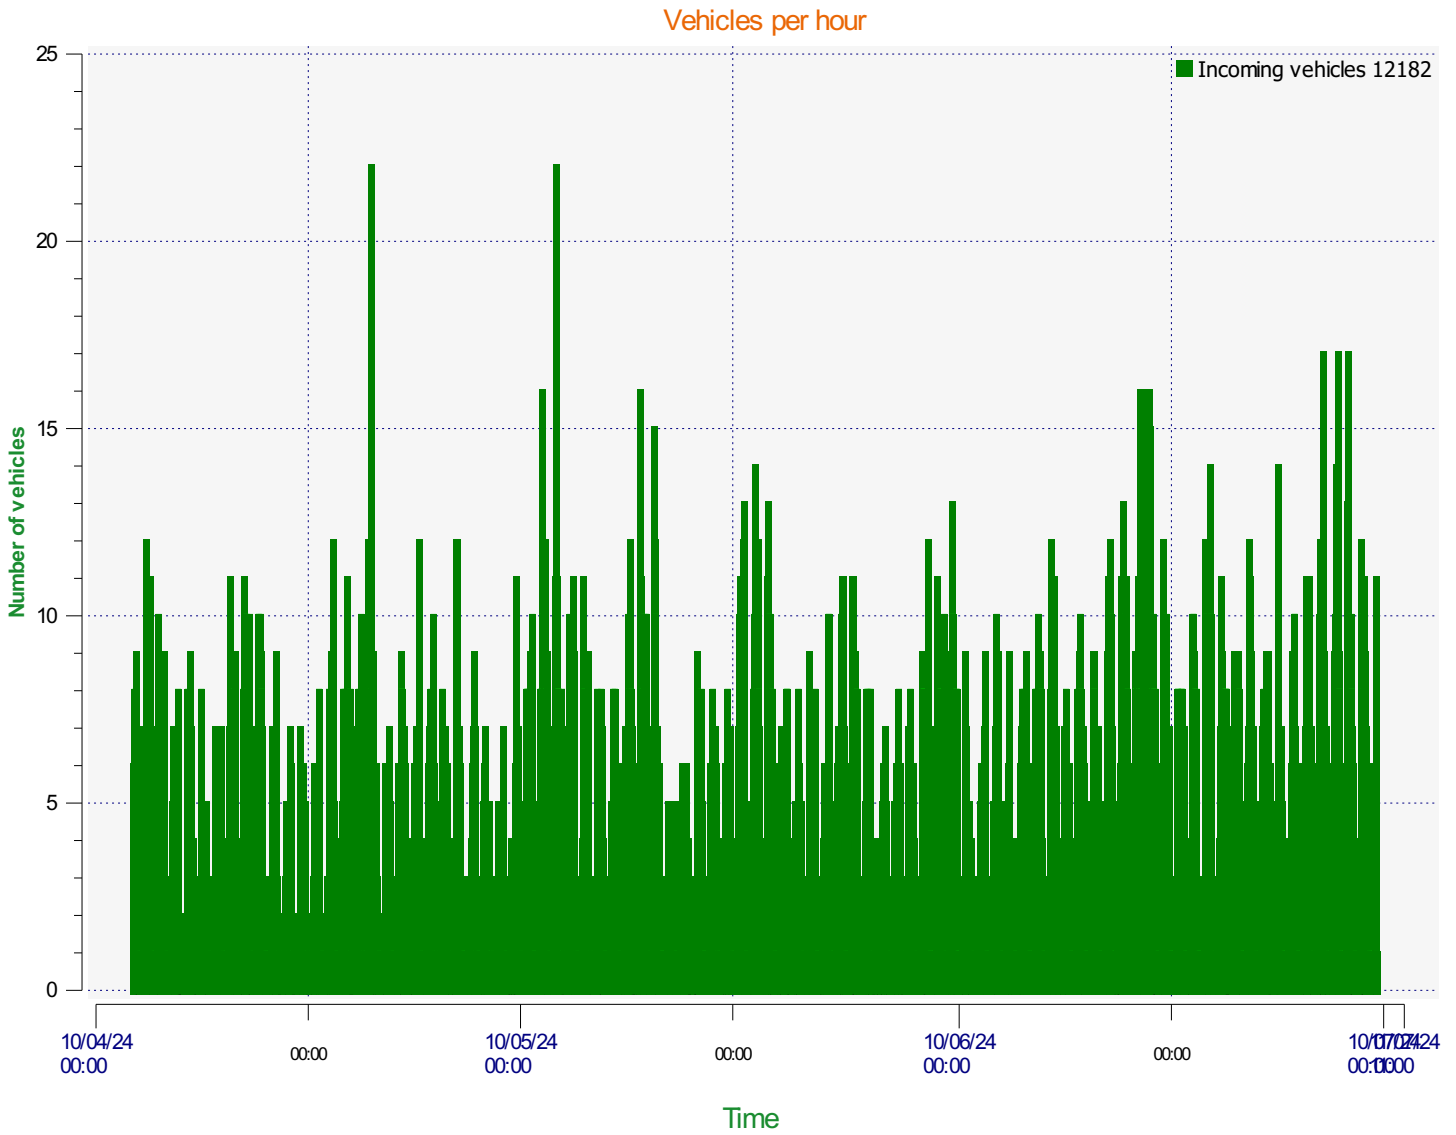

Location:

Comments:

Start date: Friday, April 12, 2024 1:30 PM
End date: Tuesday, July 9, 2024 11:00 AM

Location:

Comments:

Start date: Friday, April 12, 2024 1:30 PM
End date: Tuesday, July 9, 2024 11:00 AM

Location:

Comments:

Speed percentiles (incoming)

V30: 16.00Mph **V50:** 18.00Mph **V85:** 22.00Mph

Start date: Friday, April 12, 2024 1:30 PM
End date: Tuesday, July 9, 2024 11:00 AM

Location:

Comments:

Speed percentile(outgoing)

V30: 0.00Mph **V50:** 0.00Mph **V85:** 0.00Mph

Start date: Friday, April 12, 2024 1:30 PM
End date: Tuesday, July 9, 2024 11:00 AM

Location:

Comments: