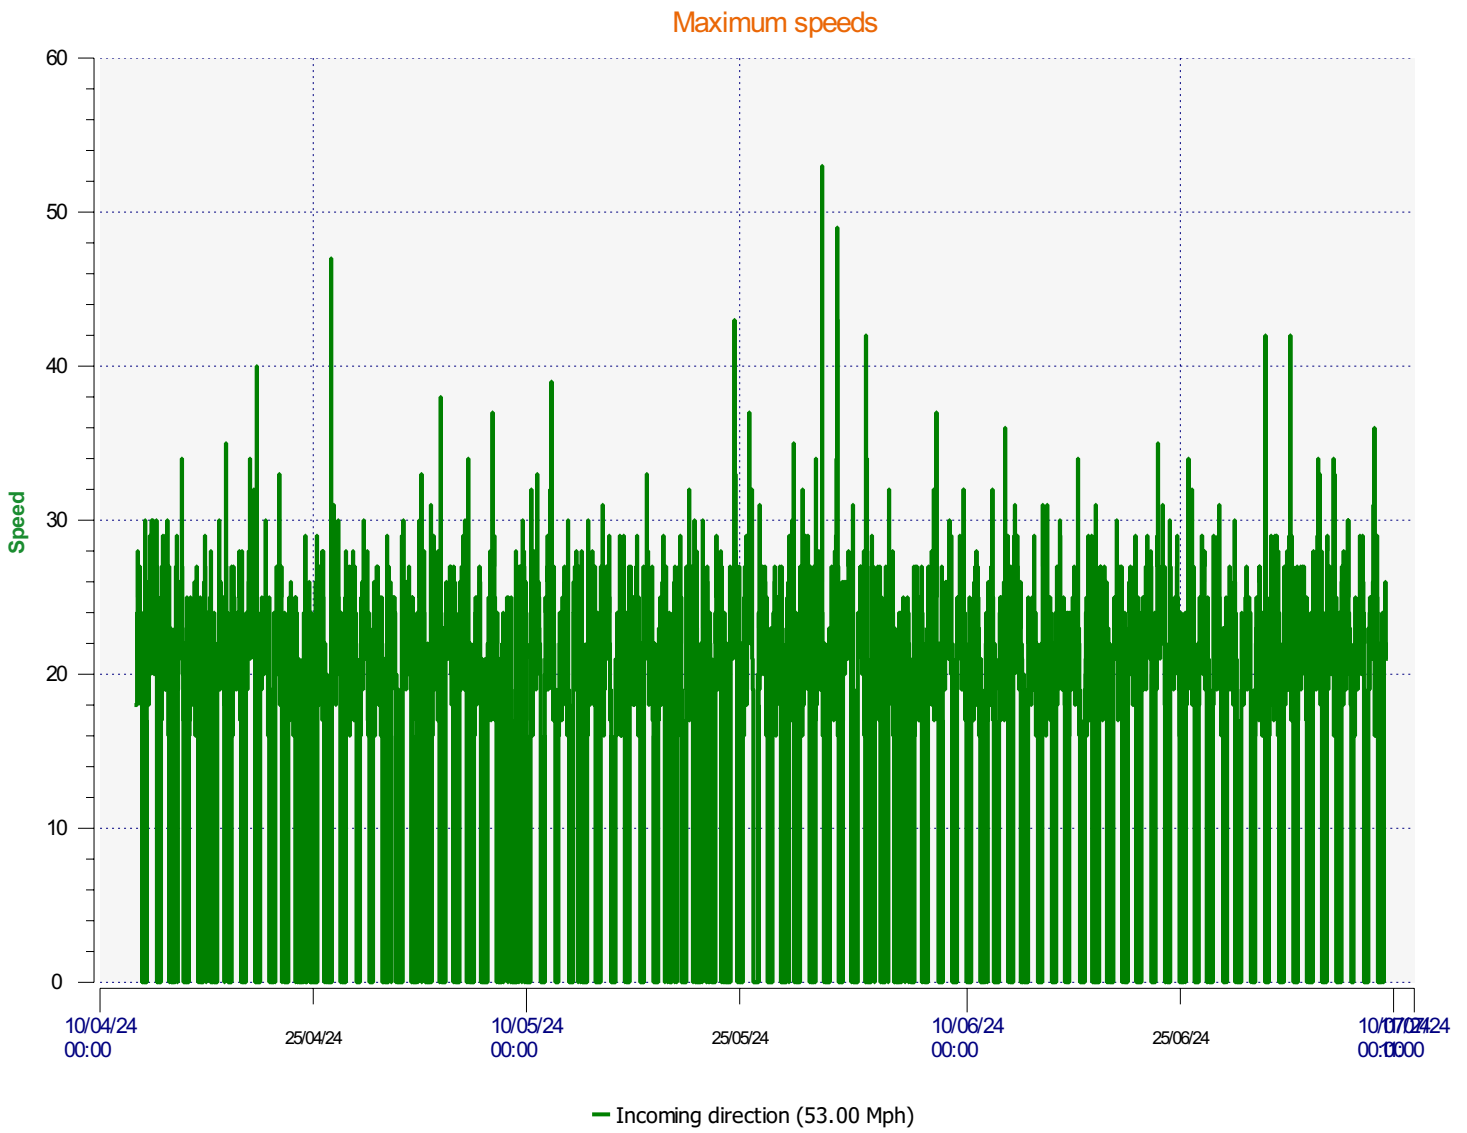

Location:

Comments:

Start date: Friday, April 12, 2024 1:30 PM
End date: Tuesday, July 9, 2024 11:00 AM

Location:

Comments:

Start date: Friday, April 12, 2024 1:30 PM
End date: Tuesday, July 9, 2024 11:00 AM

Location:

Comments:

Speed percentiles (incoming)

V30: 16.00Mph **V50:** 18.00Mph **V85:** 22.00Mph

Start date: Friday, April 12, 2024 1:30 PM
End date: Tuesday, July 9, 2024 11:00 AM

Location:

Comments:

Speed percentile(outgoing)

V30: 0.00Mph **V50:** 0.00Mph **V85:** 0.00Mph

Start date: Friday, April 12, 2024 1:30 PM
End date: Tuesday, July 9, 2024 11:00 AM

Location:

Comments: