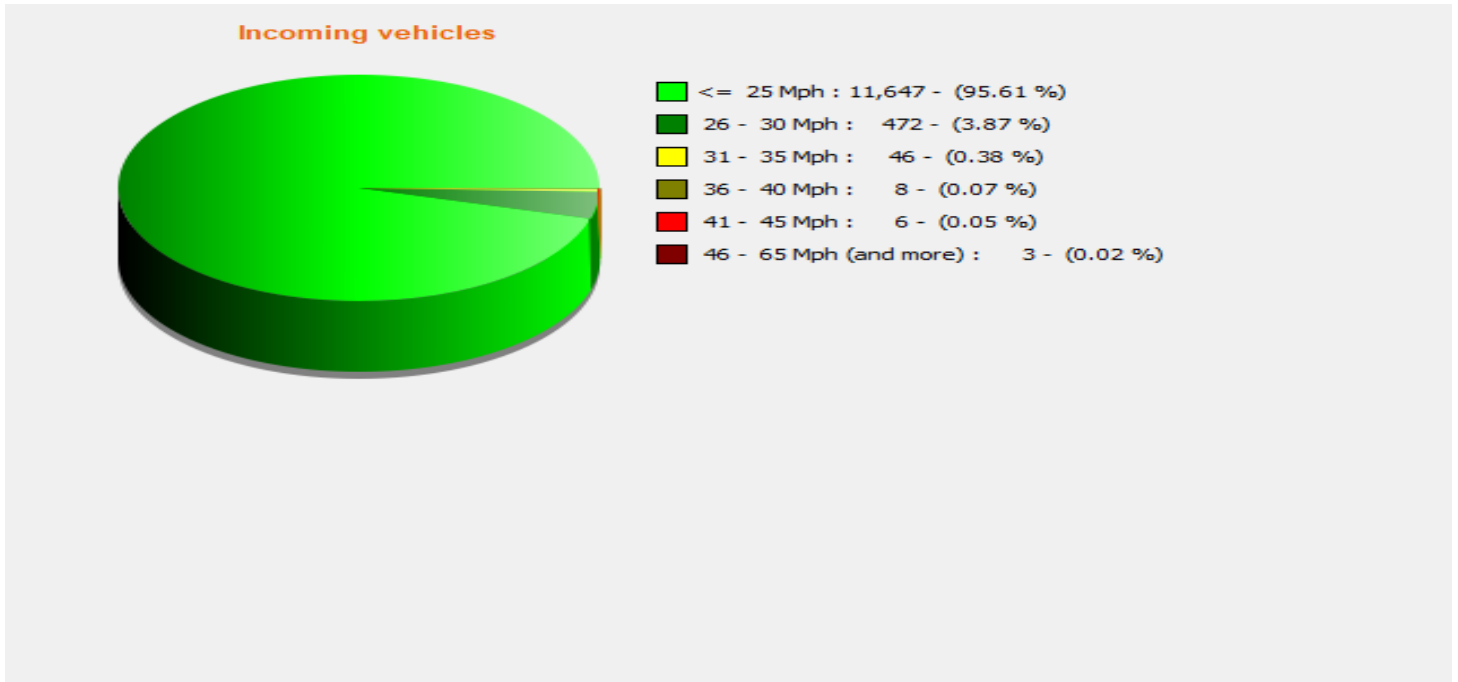

Start date: Friday, April 12, 2024 1:30 PM
End date: Tuesday, July 9, 2024 11:00 AM

Location:

Comments: