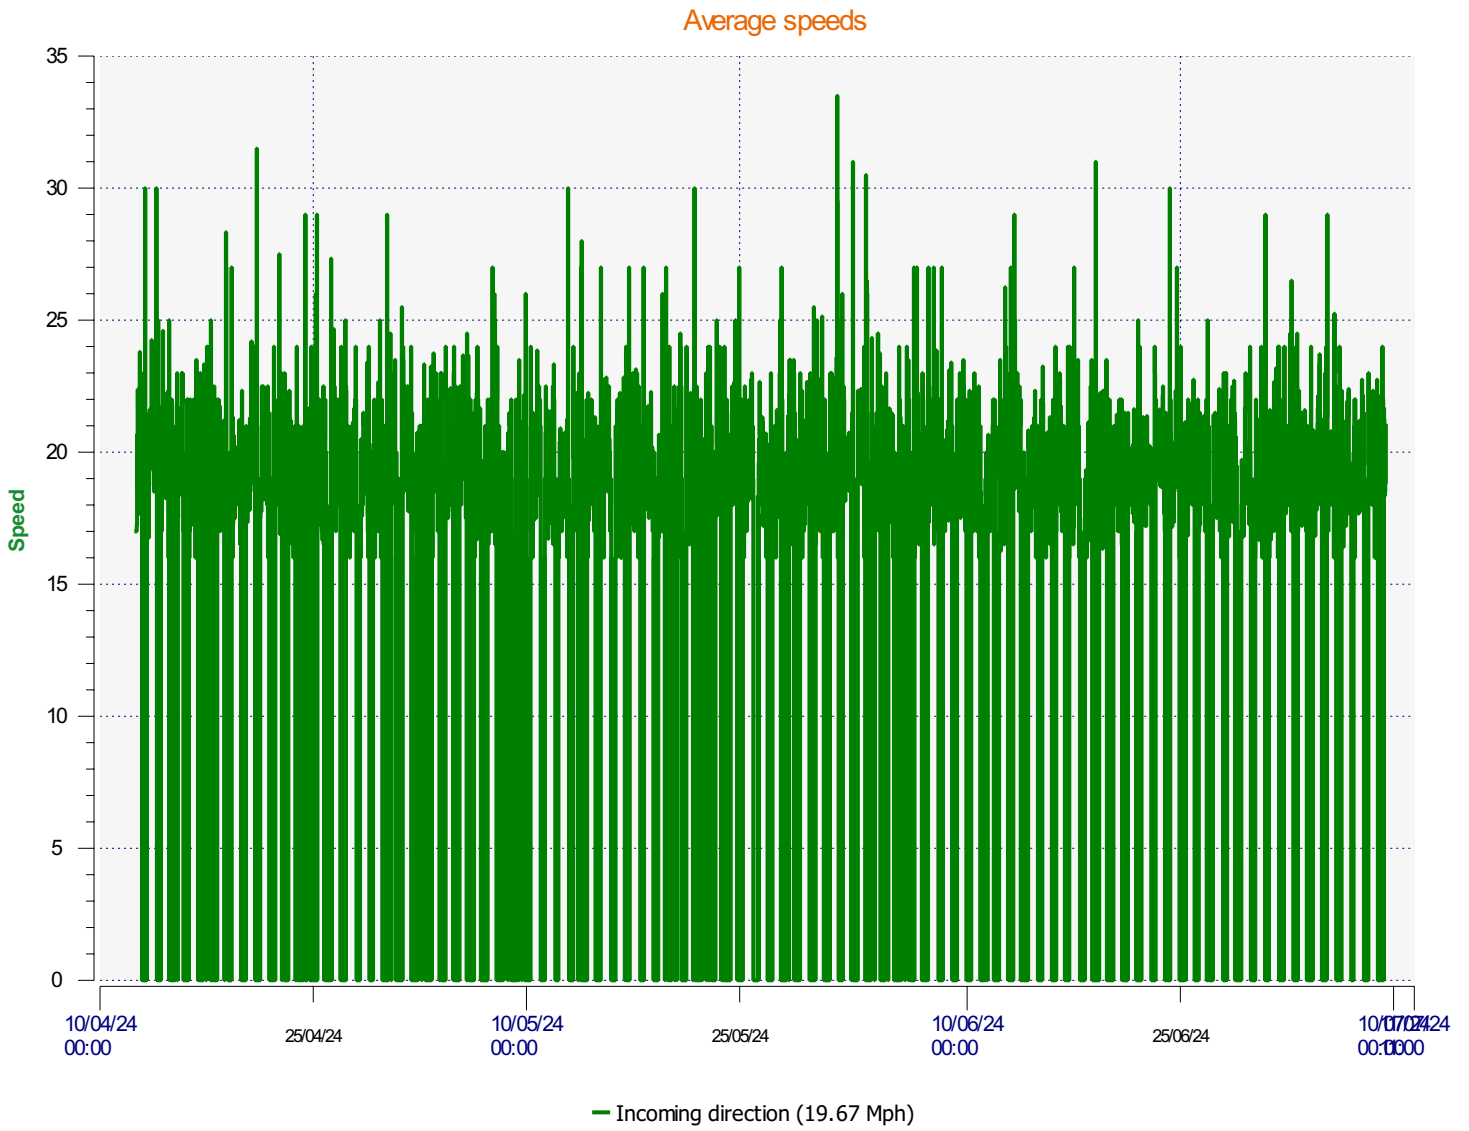

Élan Cité

DÉTECTER • INFORMER • SÉCURISER

Start date: Friday, April 12, 2024 1:30 PM
End date: Tuesday, July 9, 2024 11:00 AM

Location:

Comments:

Start date: Friday, April 12, 2024 1:30 PM
End date: Tuesday, July 9, 2024 11:00 AM

Location:

Comments:

Start date: Friday, April 12, 2024 1:30 PM
End date: Tuesday, July 9, 2024 11:00 AM

Location:

Comments:

Start date: Friday, April 12, 2024 1:30 PM
End date: Tuesday, July 9, 2024 11:00 AM

Location:

Comments:

Speed percentiles (incoming)

V30: 16.00Mph **V50:** 18.00Mph **V85:** 22.00Mph

Start date: Friday, April 12, 2024 1:30 PM
End date: Tuesday, July 9, 2024 11:00 AM

Location:

Comments:

Speed percentile(outgoing)

V30: 0.00Mph **V50:** 0.00Mph **V85:** 0.00Mph

Start date: Friday, April 12, 2024 1:30 PM
End date: Tuesday, July 9, 2024 11:00 AM

Location:

Comments: