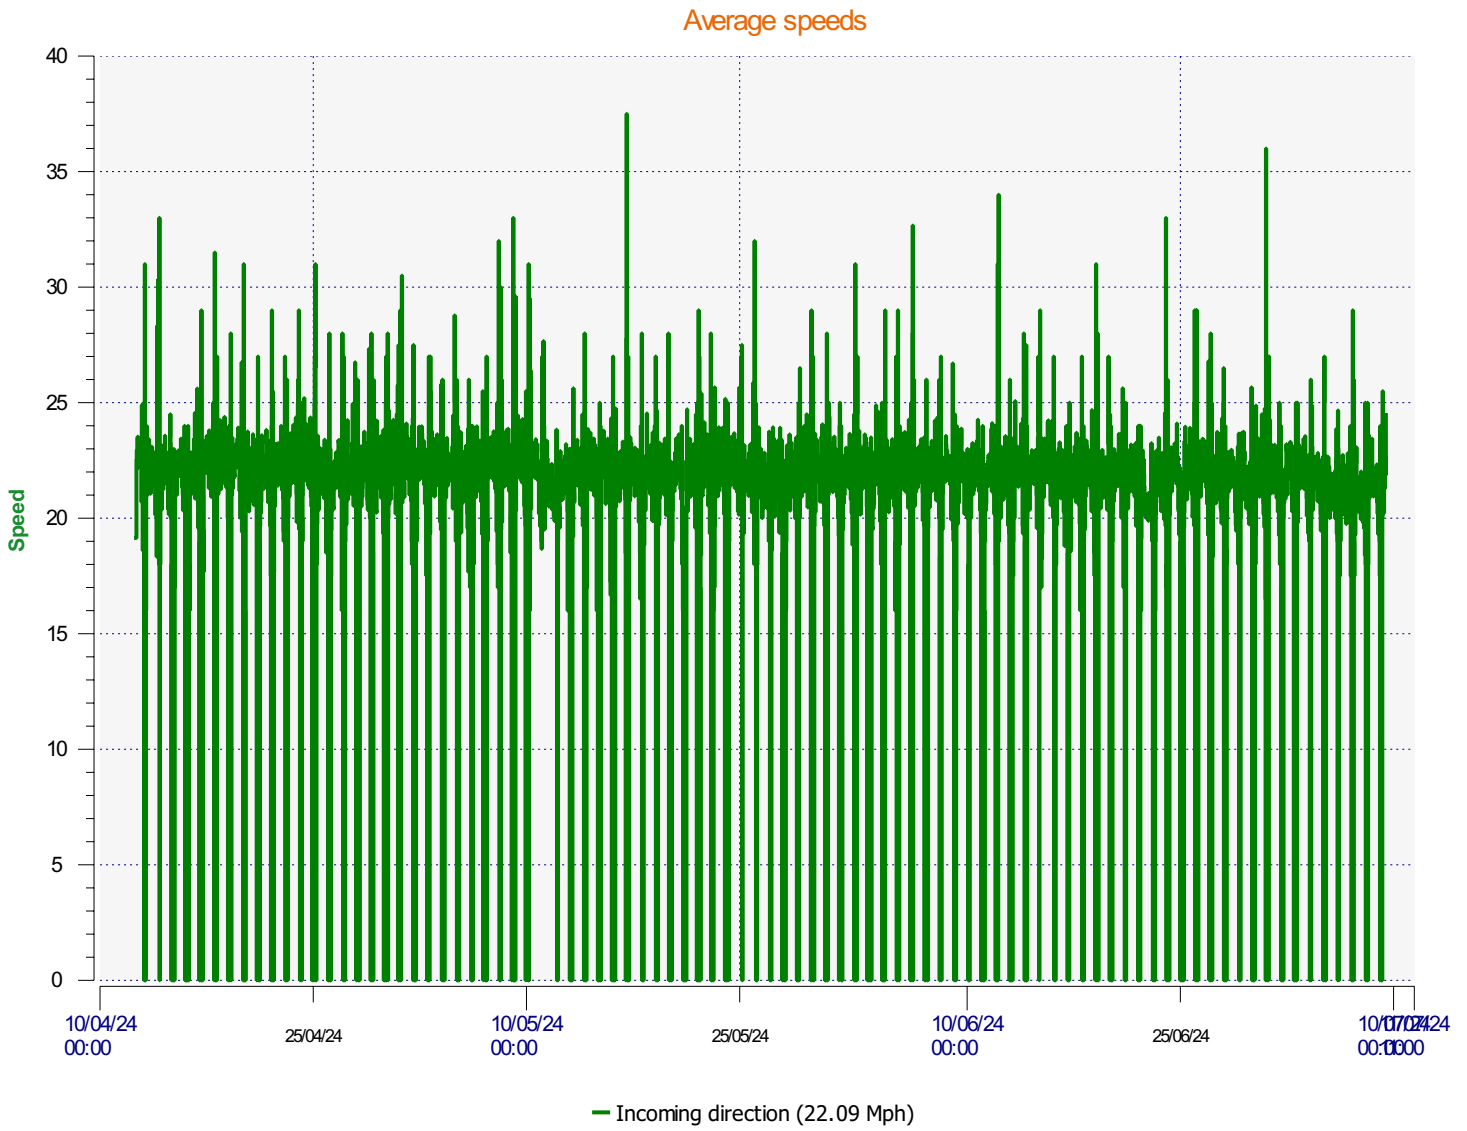

Élan Cité

DÉTECTER • INFORMER • SÉCURISER

Start date: Friday, April 12, 2024 1:00 PM
End date: Tuesday, July 9, 2024 11:00 AM

Location:

Comments:

Start date: Friday, April 12, 2024 1:00 PM
End date: Tuesday, July 9, 2024 11:00 AM

Location:

Comments:

Start date: Friday, April 12, 2024 1:00 PM
End date: Tuesday, July 9, 2024 11:00 AM

Location:

Comments:

Start date: Friday, April 12, 2024 1:00 PM
End date: Tuesday, July 9, 2024 11:00 AM

Location:

Comments:

Speed percentiles (incoming)

V30: 19.00Mph **V50:** 21.00Mph **V85:** 25.00Mph

Start date: Friday, April 12, 2024 1:00 PM
End date: Tuesday, July 9, 2024 11:00 AM

Location:

Comments:

Speed percentile(outgoing)