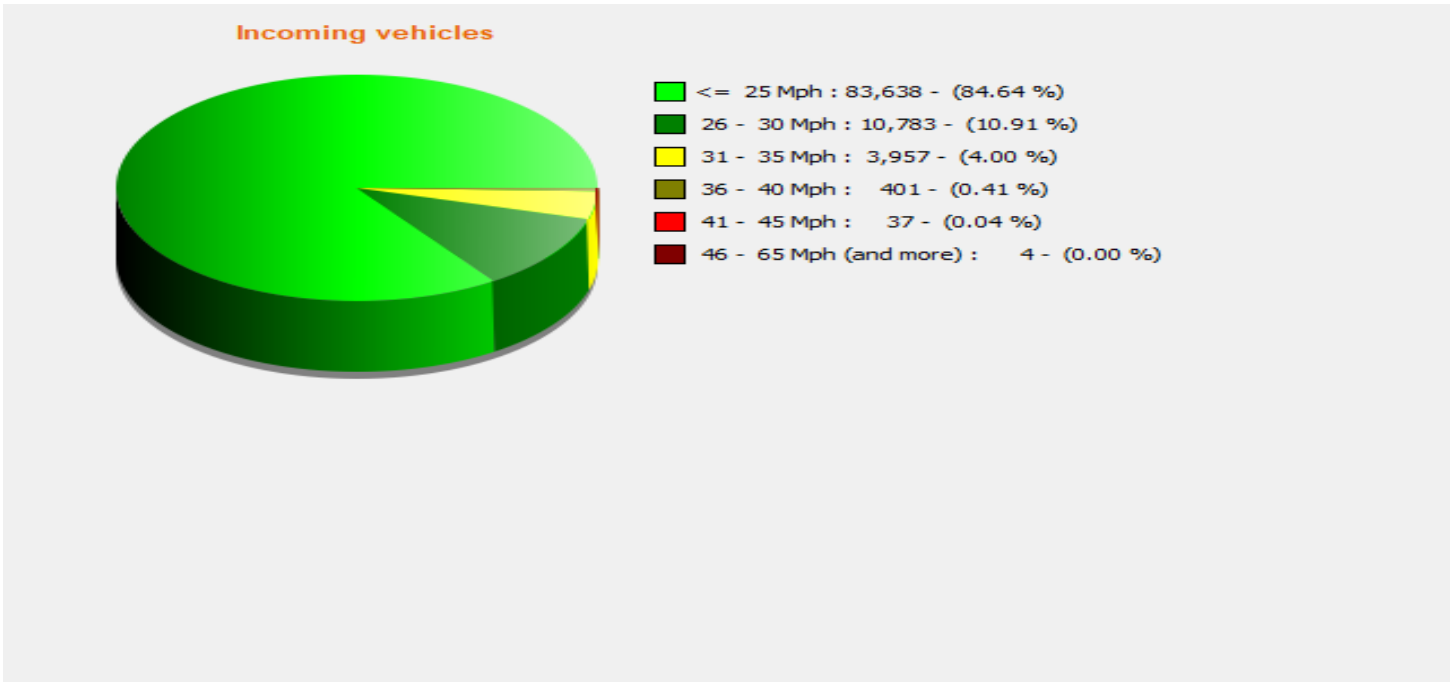

Start date: Friday, April 12, 2024 1:00 PM
End date: Tuesday, July 9, 2024 11:00 AM

Location:

Comments: