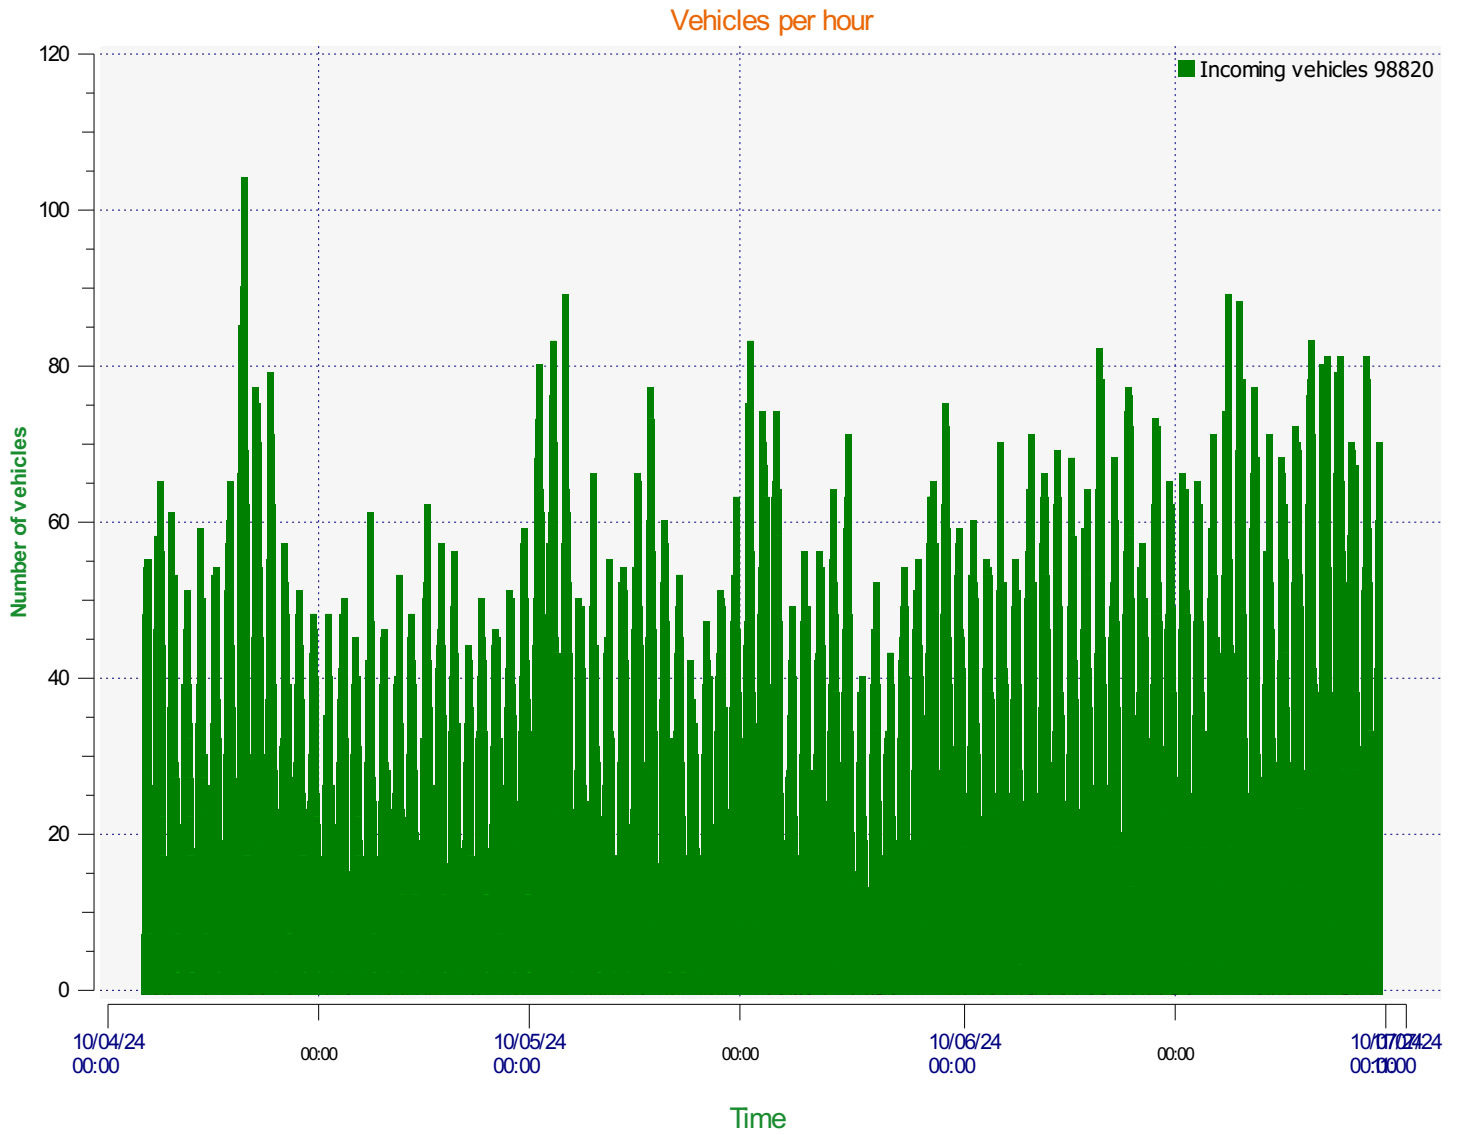

Location:

Comments:

Start date: Friday, April 12, 2024 1:00 PM
End date: Tuesday, July 9, 2024 11:00 AM

Location:

Comments:

Start date: Friday, April 12, 2024 1:00 PM
End date: Tuesday, July 9, 2024 11:00 AM

Location:

Comments:

Speed percentiles (incoming)

V30: 19.00Mph **V50:** 21.00Mph **V85:** 25.00Mph

Start date: Friday, April 12, 2024 1:00 PM
End date: Tuesday, July 9, 2024 11:00 AM

Location:

Comments:

Speed percentile(outgoing)

V30: 0.00Mph **V50:** 0.00Mph **V85:** 0.00Mph

Start date: Friday, April 12, 2024 1:00 PM
End date: Tuesday, July 9, 2024 11:00 AM

Location:

Comments: