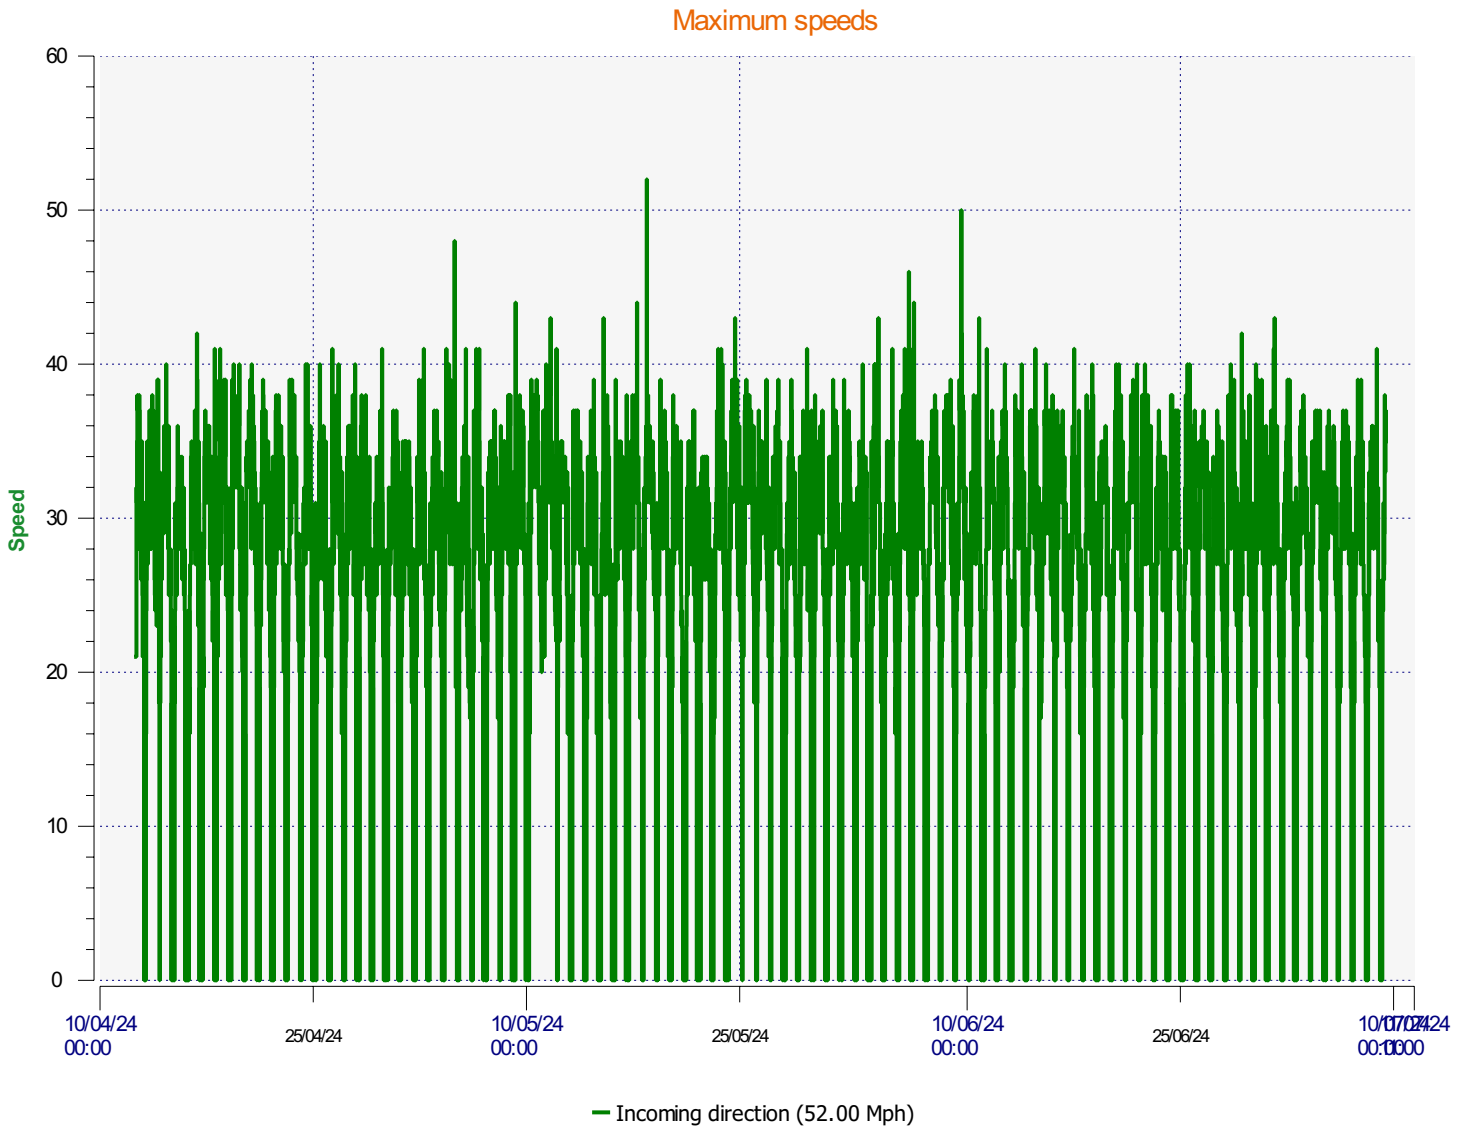

Élan Cité

DÉTECTER • INFORMER • SÉCURISER

Start date: Friday, April 12, 2024 1:00 PM
End date: Tuesday, July 9, 2024 11:00 AM

Location:

Comments:

Start date: Friday, April 12, 2024 1:00 PM
End date: Tuesday, July 9, 2024 11:00 AM

Location:

Comments:

Start date: Friday, April 12, 2024 1:00 PM
End date: Tuesday, July 9, 2024 11:00 AM

Location:

Comments:

Start date: Friday, April 12, 2024 1:00 PM
End date: Tuesday, July 9, 2024 11:00 AM

Location:

Comments:

Speed percentiles (incoming)

V30: 19.00Mph **V50:** 21.00Mph **V85:** 25.00Mph

Start date: Friday, April 12, 2024 1:00 PM
End date: Tuesday, July 9, 2024 11:00 AM

Location:

Comments:

Speed percentile(outgoing)

V30: 0.00Mph **V50:** 0.00Mph **V85:** 0.00Mph

Start date: Friday, April 12, 2024 1:00 PM
End date: Tuesday, July 9, 2024 11:00 AM

Location:

Comments: