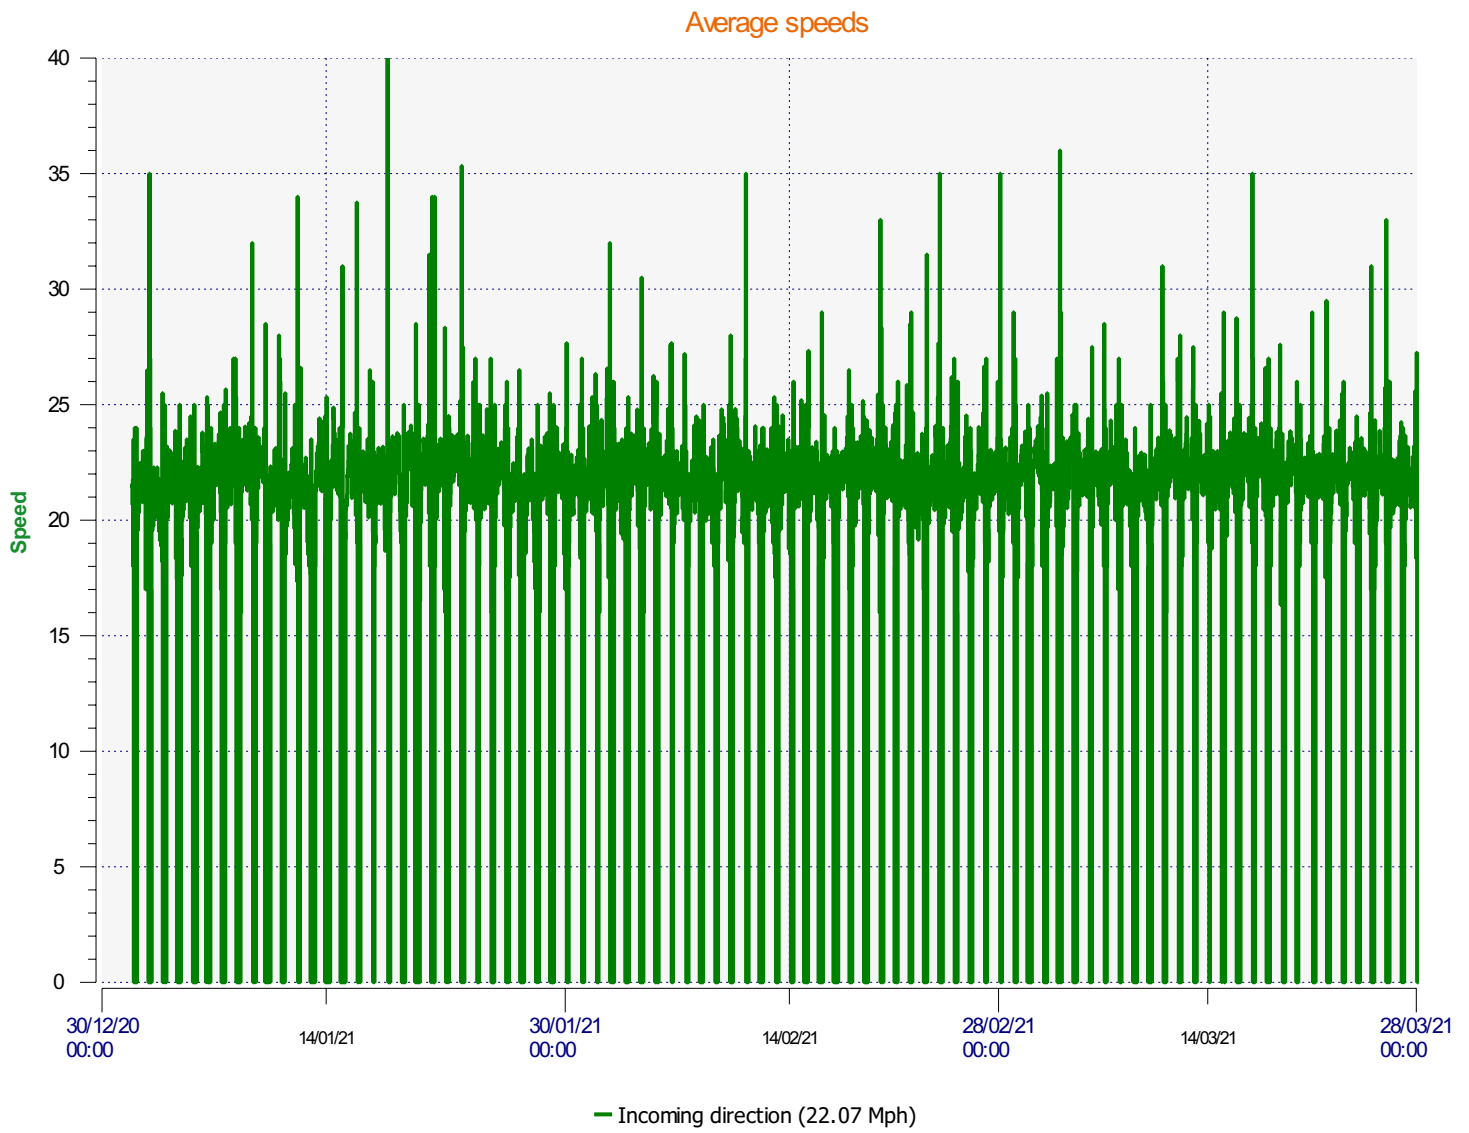

Start date: Friday, January 1, 2021 12:30 AM
End date: Wednesday, March 31, 2021 12:30 PM

Location:

Comments: