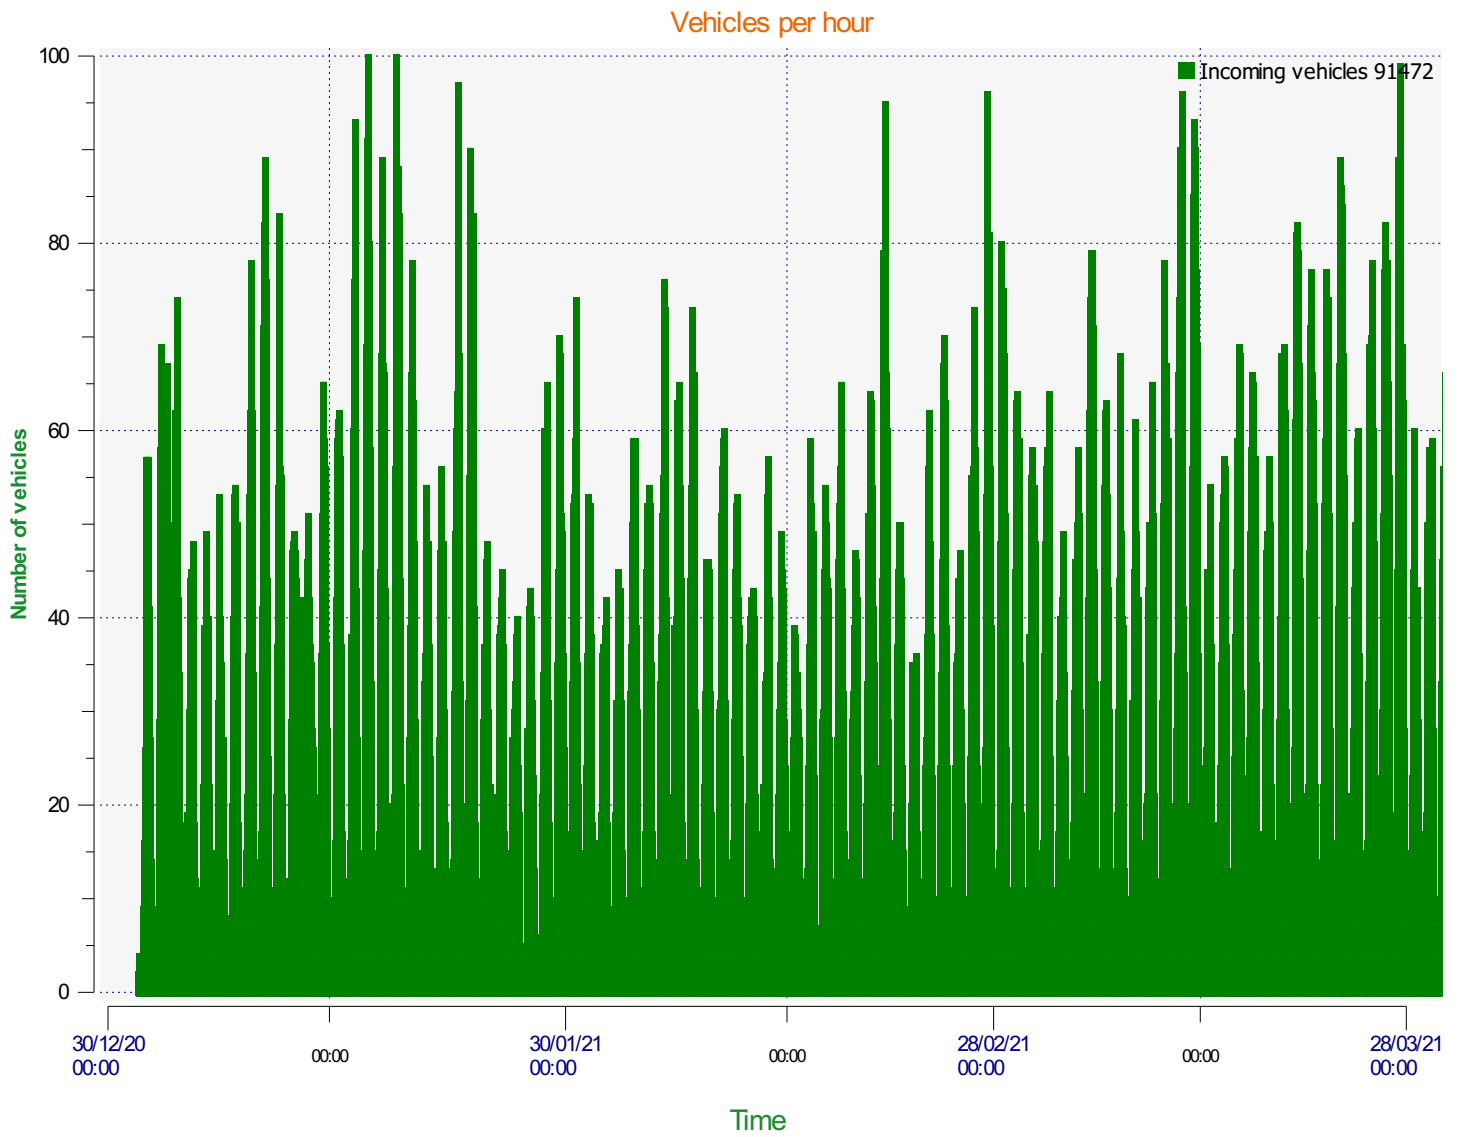

Location:

Comments:

Start date: Friday, January 1, 2021 12:30 AM
End date: Wednesday, March 31, 2021 12:30 PM

Location:

Comments:

Start date: Friday, January 1, 2021 12:30 AM
End date: Wednesday, March 31, 2021 12:30 PM

Location:

Comments:

Speed percentiles (incoming)

V30: 19.00Mph **V50:** 21.00Mph **V85:** 25.00Mph

Start date: Friday, January 1, 2021 12:30 AM
End date: Wednesday, March 31, 2021 12:30 PM

Location:

Comments:

Speed percentile(outgoing)

V30: 0.00Mph **V50:** 0.00Mph **V85:** 0.00Mph

Start date: Friday, January 1, 2021 12:30 AM
End date: Wednesday, March 31, 2021 12:30 PM

Location:

Comments: