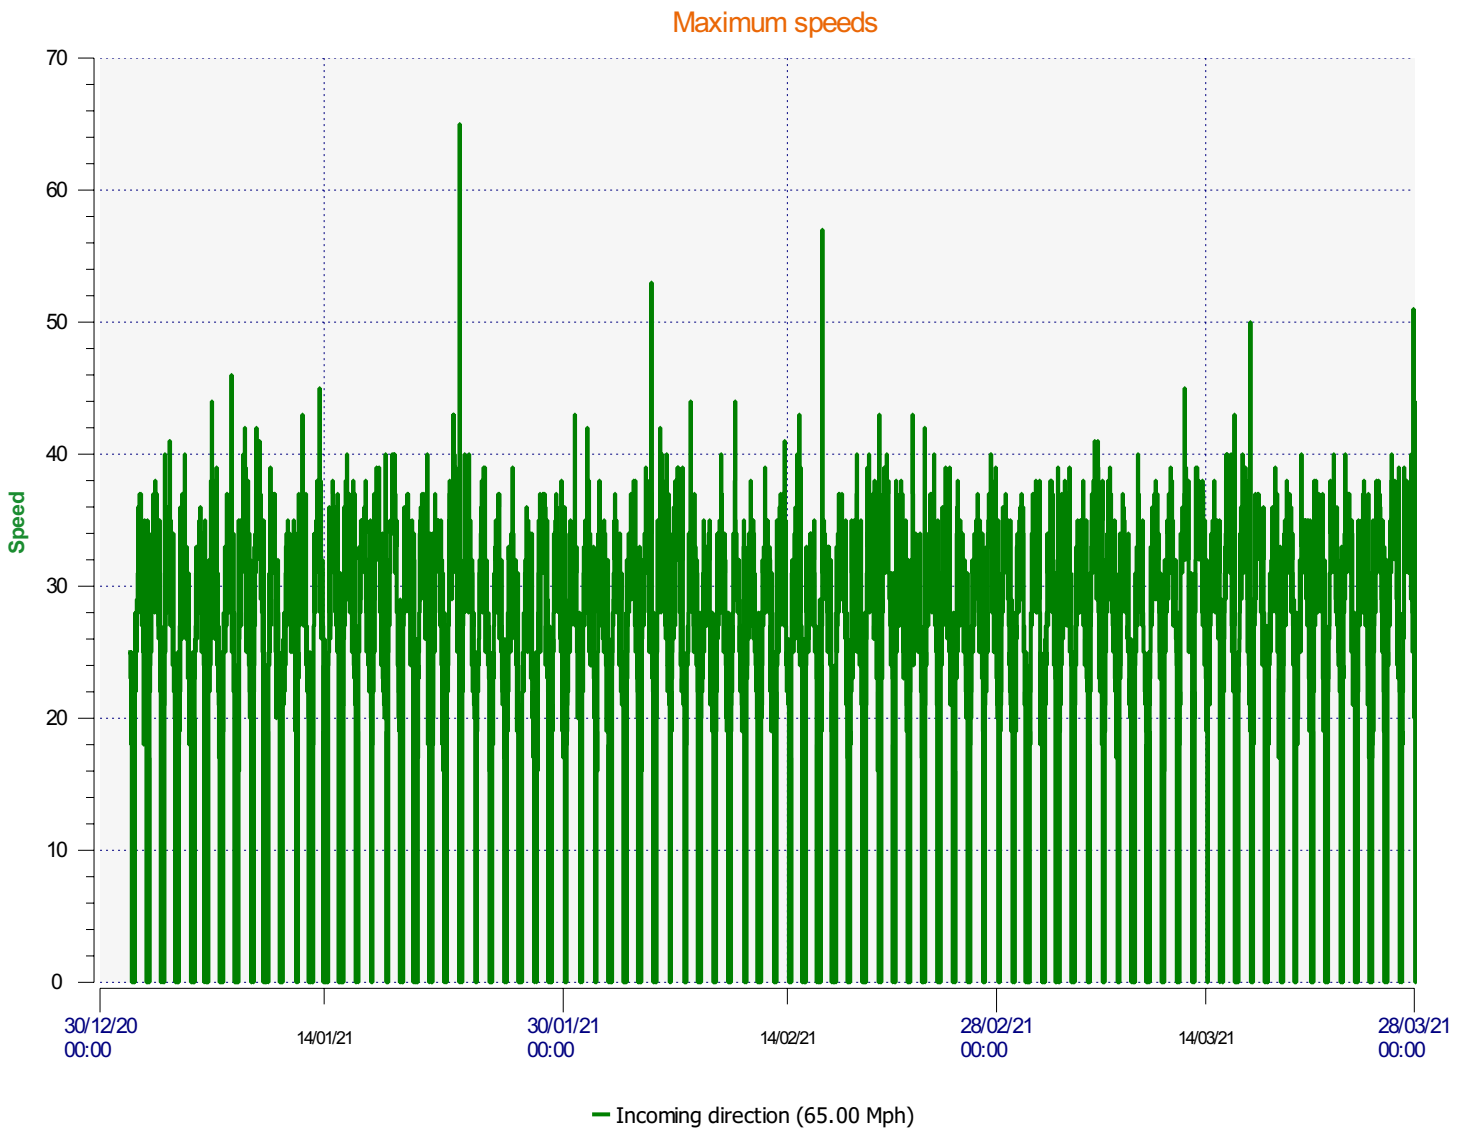

Location:

Comments:

Start date: Friday, January 1, 2021 12:30 AM
End date: Wednesday, March 31, 2021 12:30 PM

Location:

Comments:

Start date: Friday, January 1, 2021 12:30 AM
End date: Wednesday, March 31, 2021 12:30 PM

Location:

Comments:

Speed percentiles (incoming)

V30: 19.00Mph **V50:** 21.00Mph **V85:** 25.00Mph

Start date: Friday, January 1, 2021 12:30 AM
End date: Wednesday, March 31, 2021 12:30 PM

Location:

Comments:

Speed percentile(outgoing)

V30: 0.00Mph **V50:** 0.00Mph **V85:** 0.00Mph

Start date: Friday, January 1, 2021 12:30 AM
End date: Wednesday, March 31, 2021 12:30 PM

Location:

Comments: