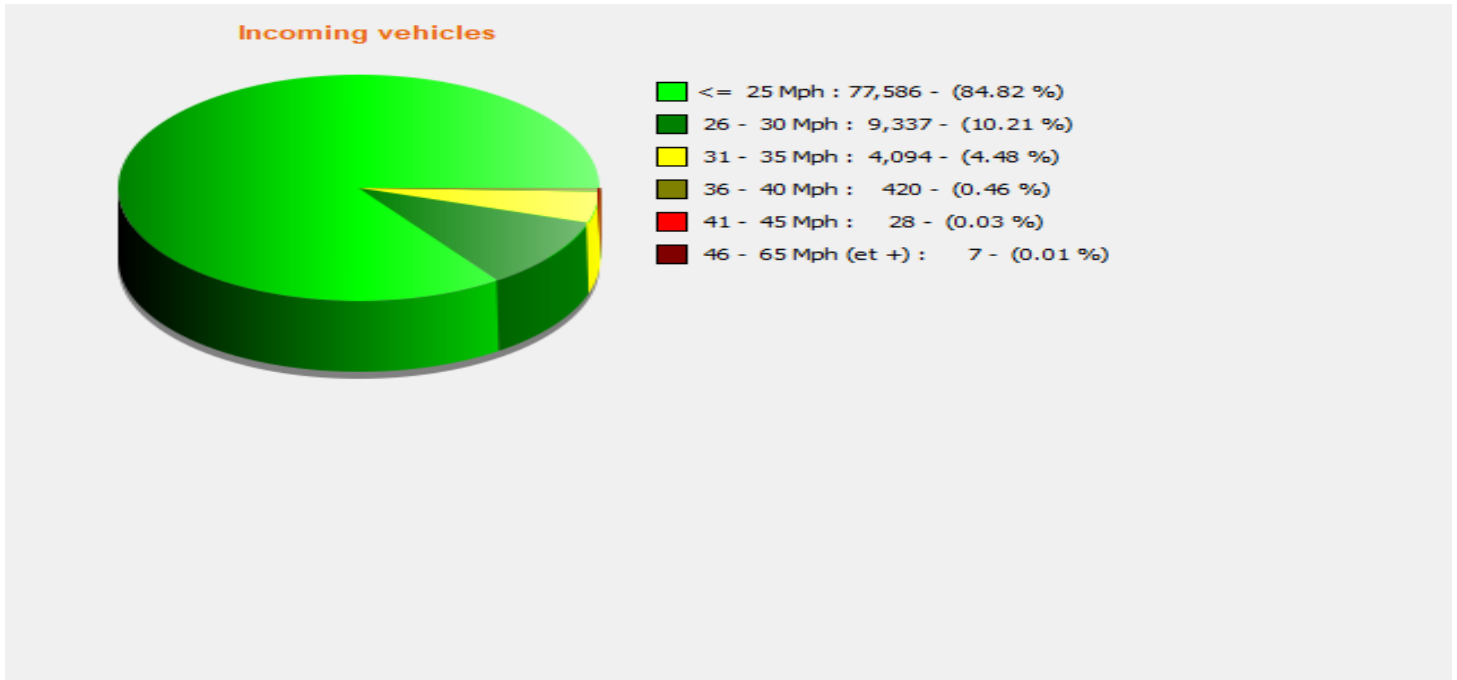

Start date: Friday, January 1, 2021 12:30 AM
End date: Wednesday, March 31, 2021 12:30 PM

Location:

Comments: