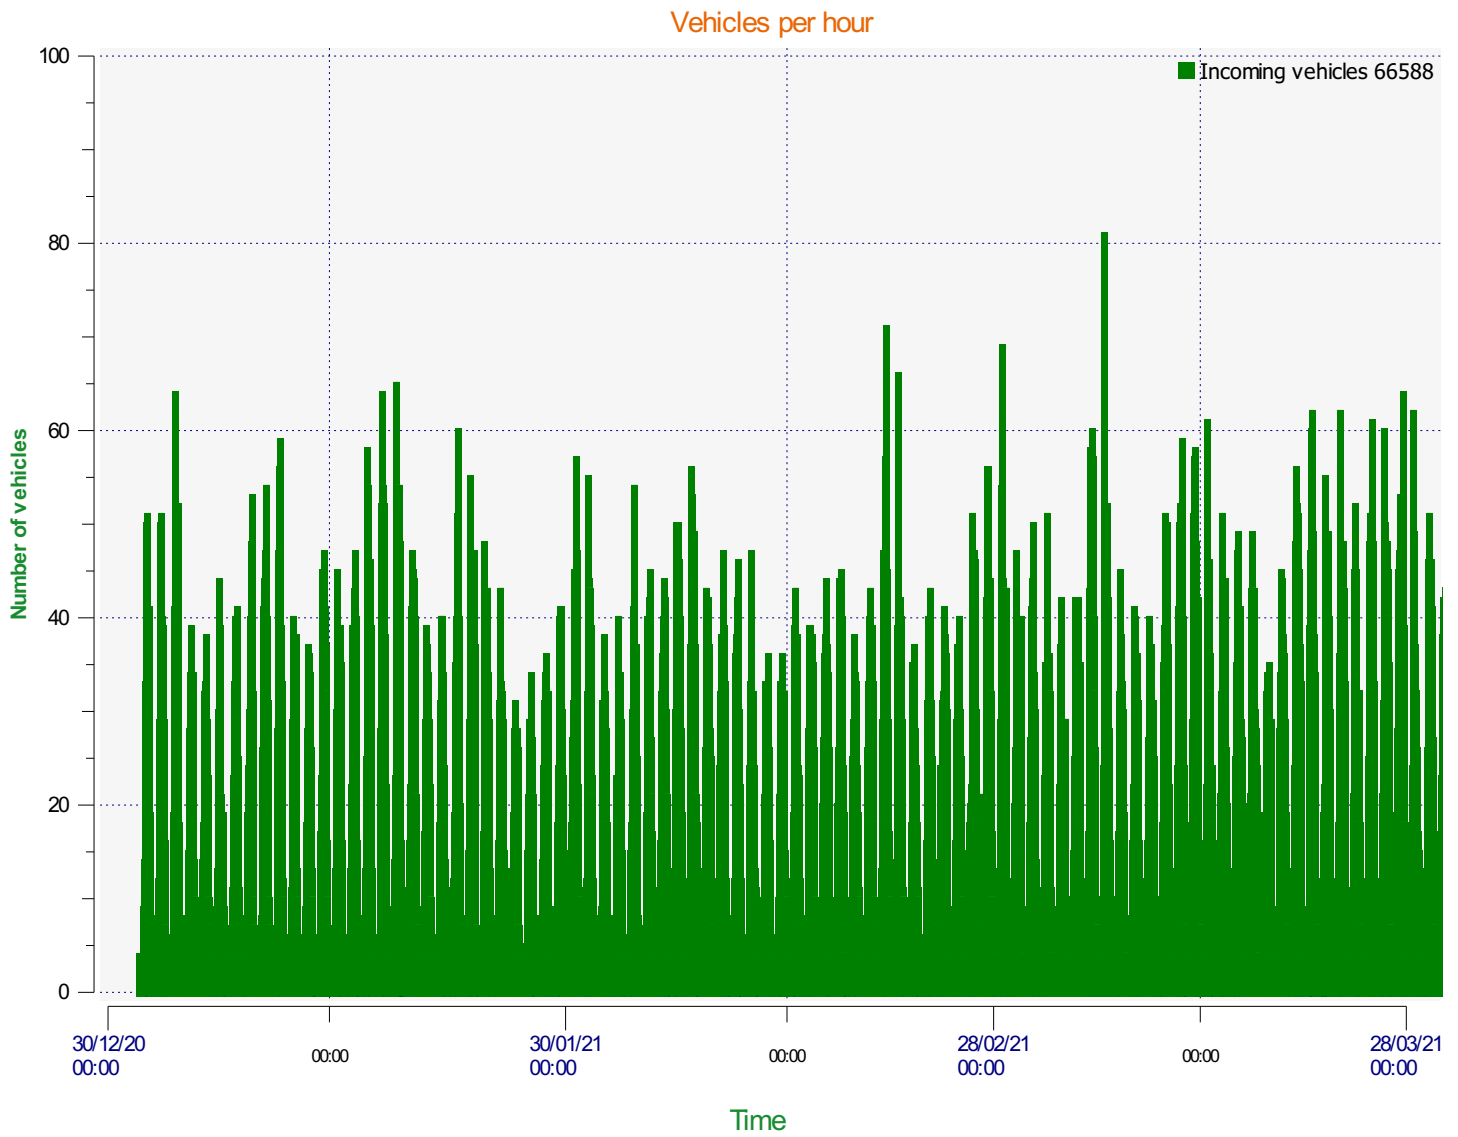

Location:

Comments:

Start date: Friday, January 1, 2021 12:30 AM
End date: Wednesday, March 31, 2021 12:30 PM

Location:

Comments:

Start date: Friday, January 1, 2021 12:30 AM
End date: Wednesday, March 31, 2021 12:30 PM

Location:

Comments:

Speed percentiles (incoming)

V30: 18.00Mph **V50:** 19.00Mph **V85:** 23.00Mph

Start date: Friday, January 1, 2021 12:30 AM
End date: Wednesday, March 31, 2021 12:30 PM

Location:

Comments:

Speed percentile(outgoing)

V30: 0.00Mph **V50:** 0.00Mph **V85:** 0.00Mph

Start date: Friday, January 1, 2021 12:30 AM
End date: Wednesday, March 31, 2021 12:30 PM

Location:

Comments: