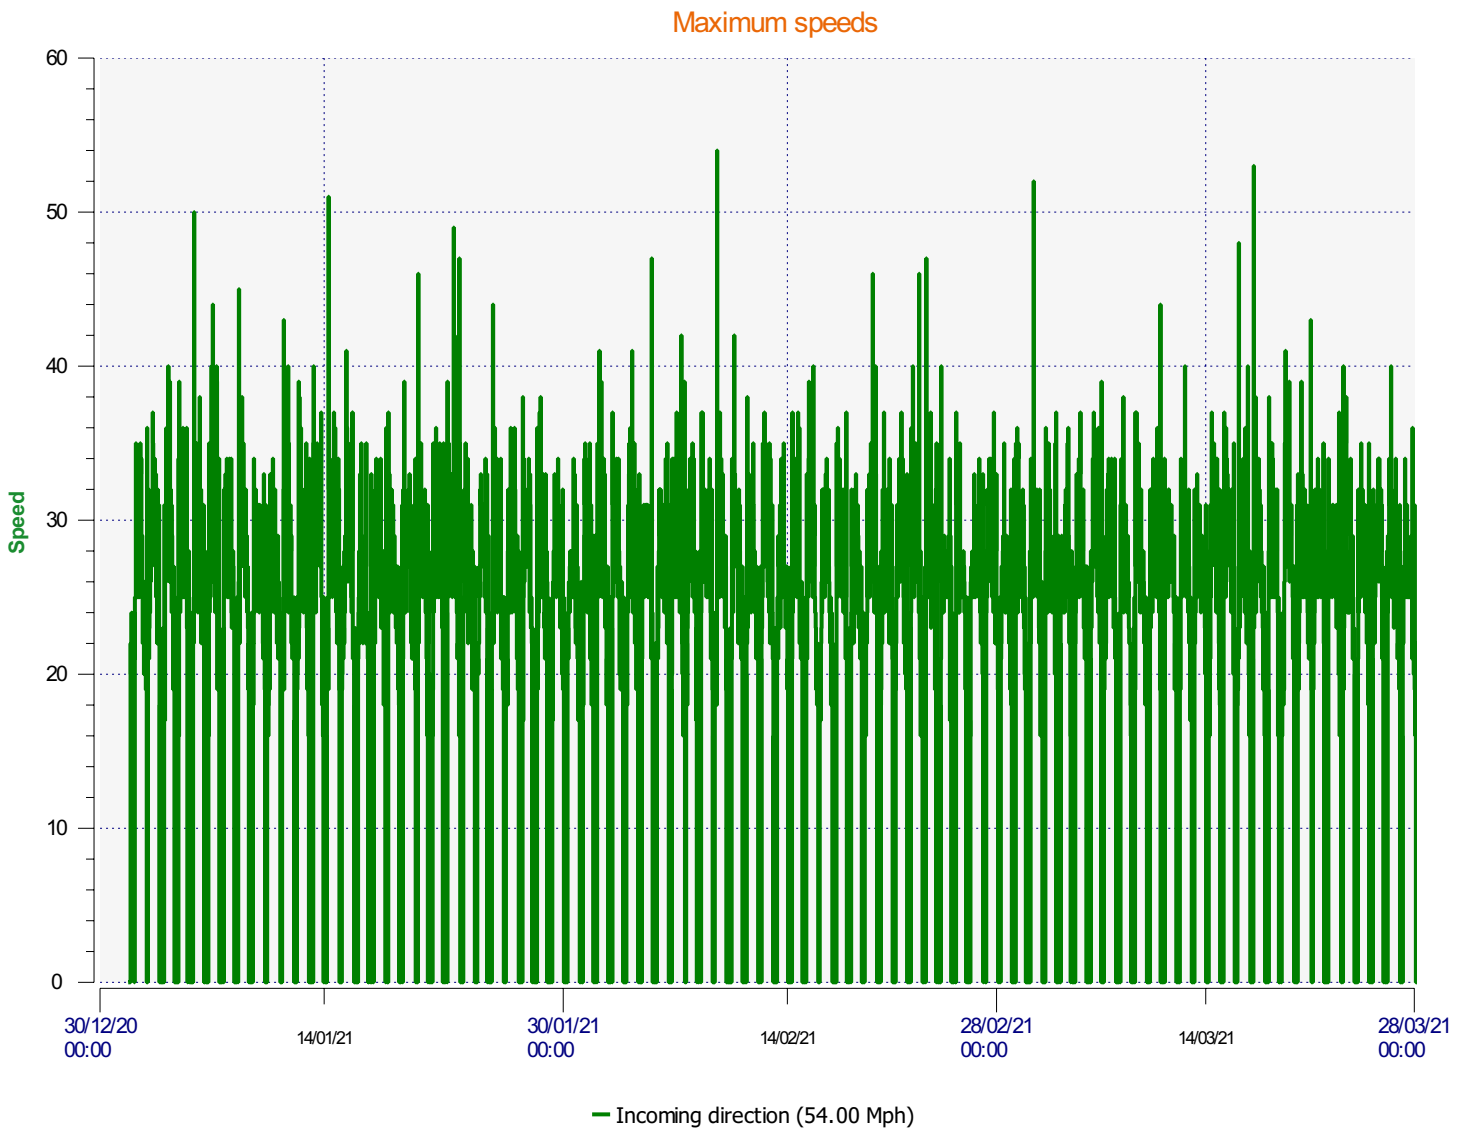

Location:

Comments:

Start date: Friday, January 1, 2021 12:30 AM
End date: Wednesday, March 31, 2021 12:30 PM

Location:

Comments:

Start date: Friday, January 1, 2021 12:30 AM
End date: Wednesday, March 31, 2021 12:30 PM

Location:

Comments:

Speed percentiles (incoming)

V30: 18.00Mph **V50:** 19.00Mph **V85:** 23.00Mph

Start date: Friday, January 1, 2021 12:30 AM
End date: Wednesday, March 31, 2021 12:30 PM

Location:

Comments:

Speed percentile(outgoing)

V30: 0.00Mph **V50:** 0.00Mph **V85:** 0.00Mph

Start date: Friday, January 1, 2021 12:30 AM
End date: Wednesday, March 31, 2021 12:30 PM

Location:

Comments: