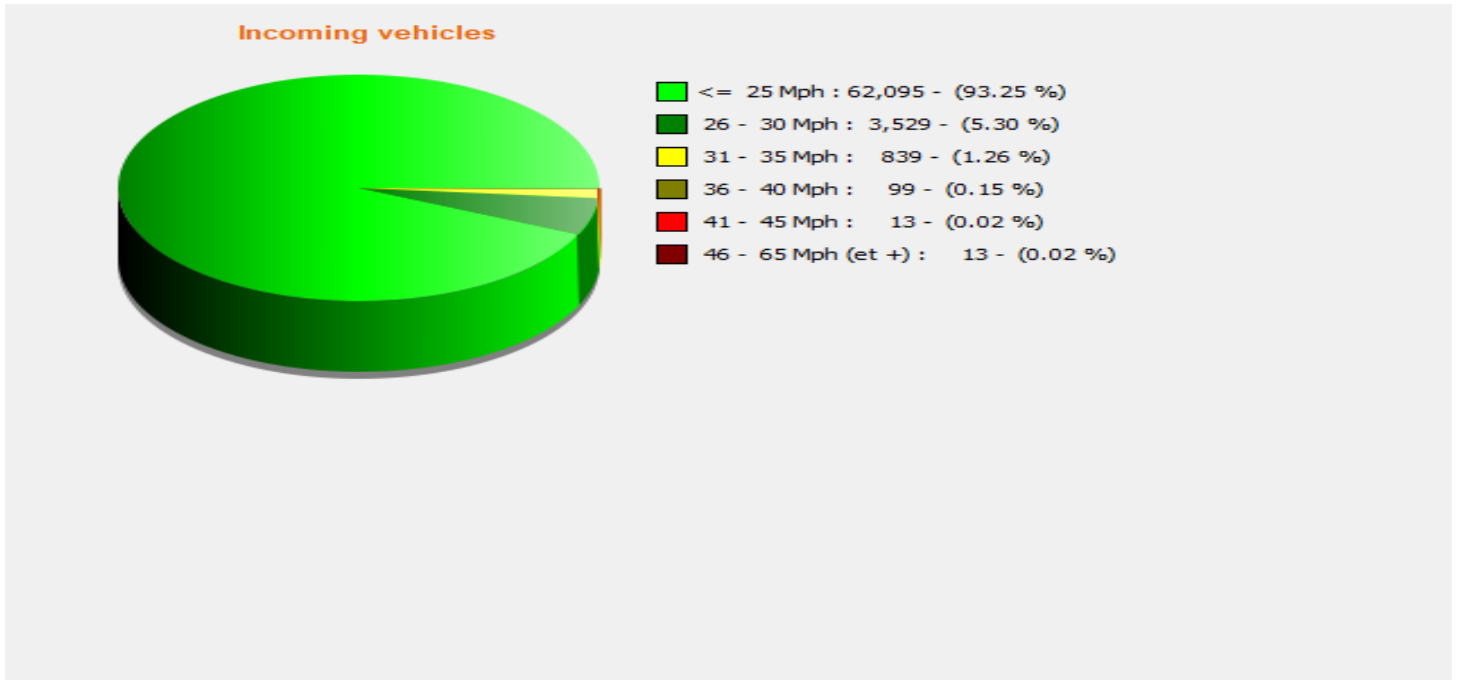

Start date: Friday, January 1, 2021 12:30 AM
End date: Wednesday, March 31, 2021 12:30 PM

Location:

Comments: