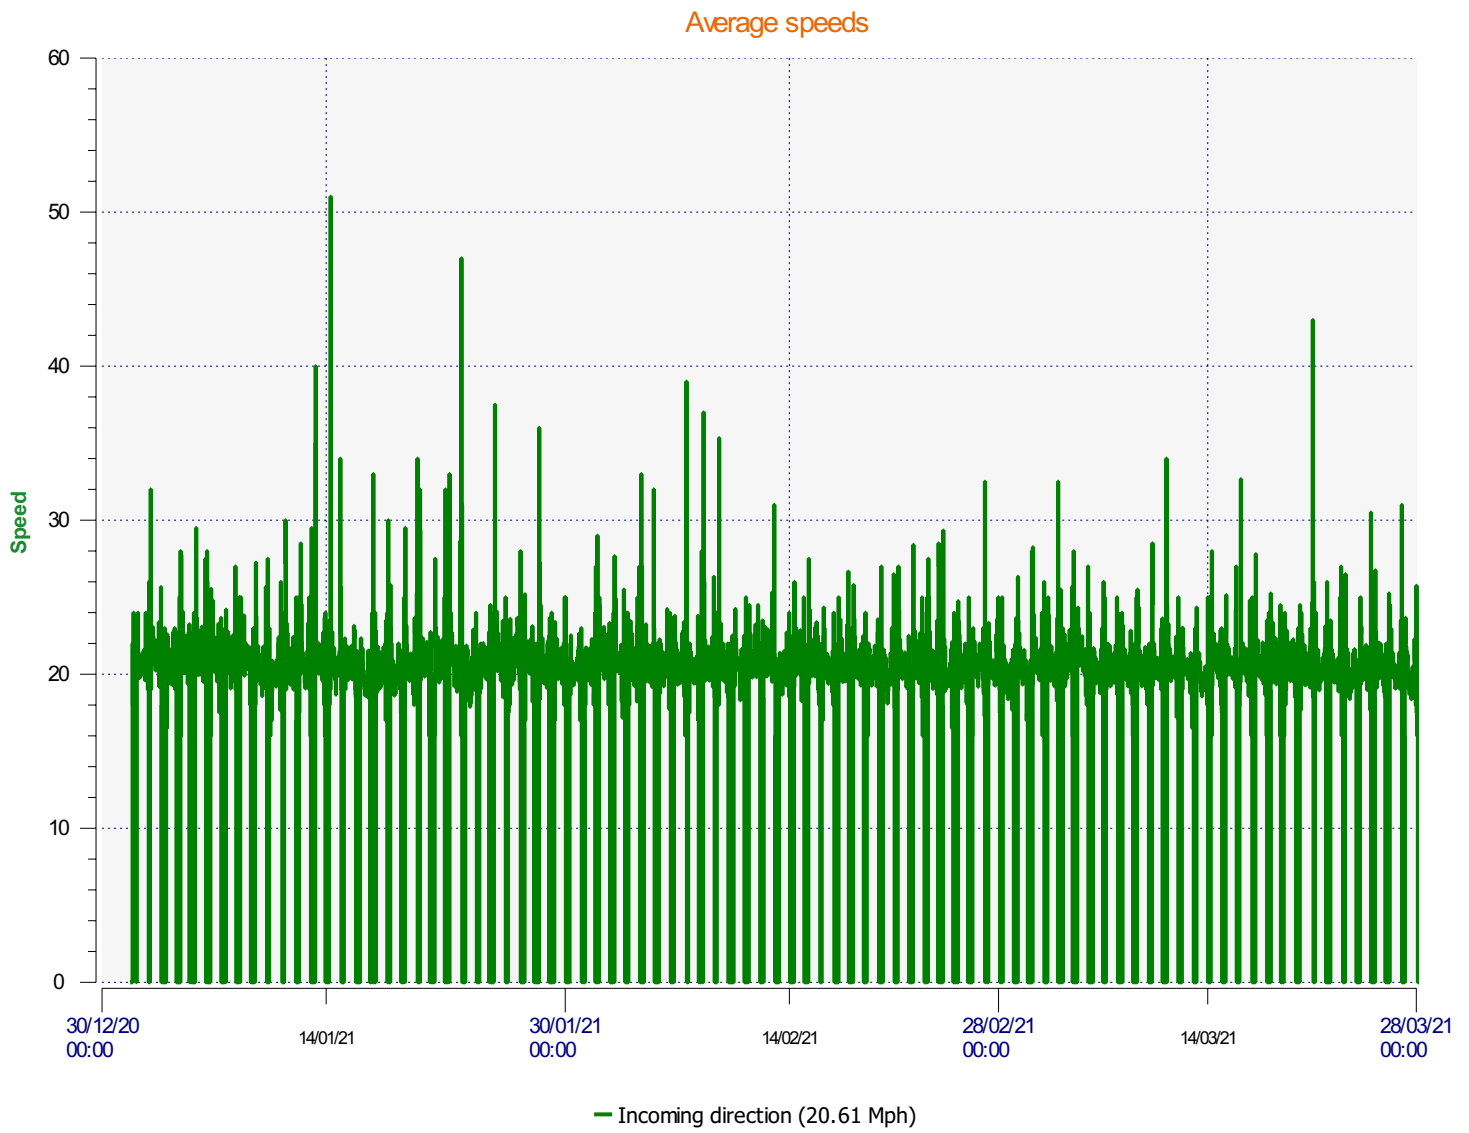

Start date: Friday, January 1, 2021 12:30 AM
End date: Wednesday, March 31, 2021 12:30 PM

Location:

Comments: