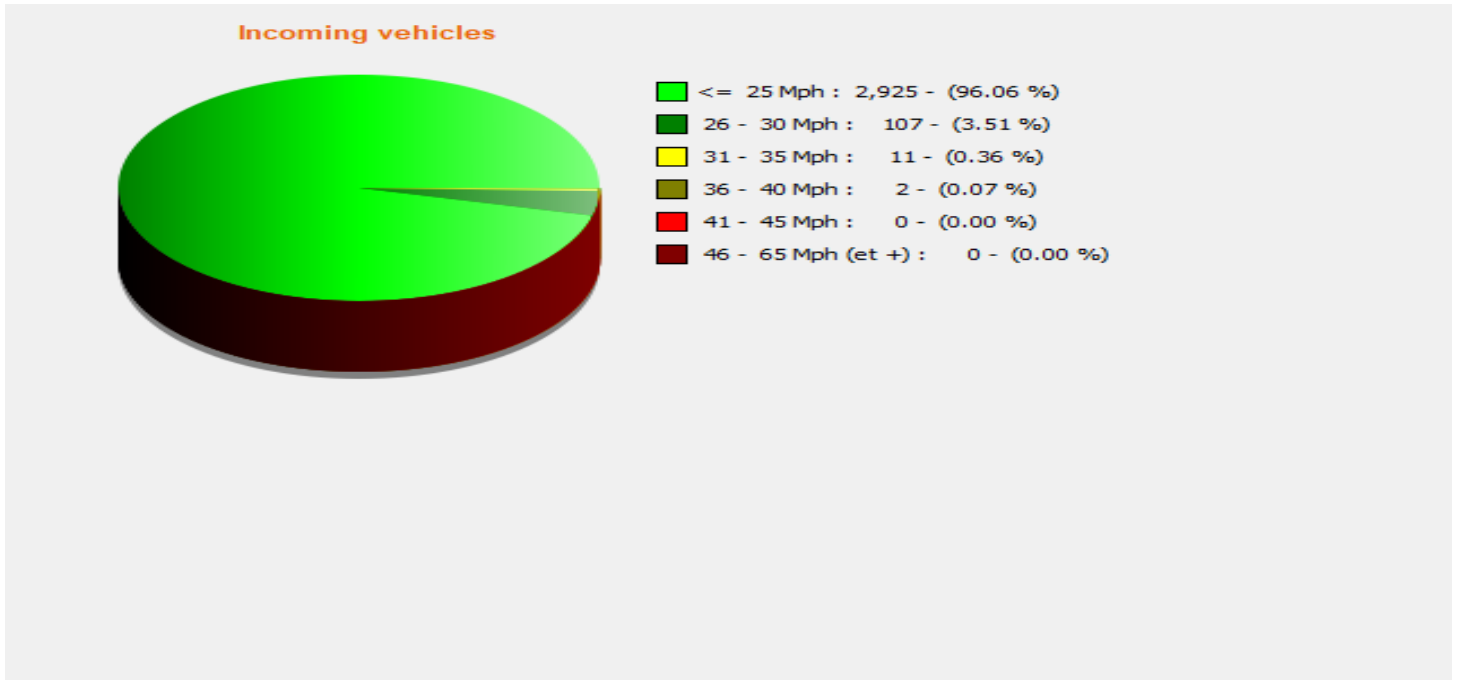

Start date: Monday, March 1, 2021 5:00 PM
End date: Wednesday, March 31, 2021 2:30 PM

Location:

Comments: