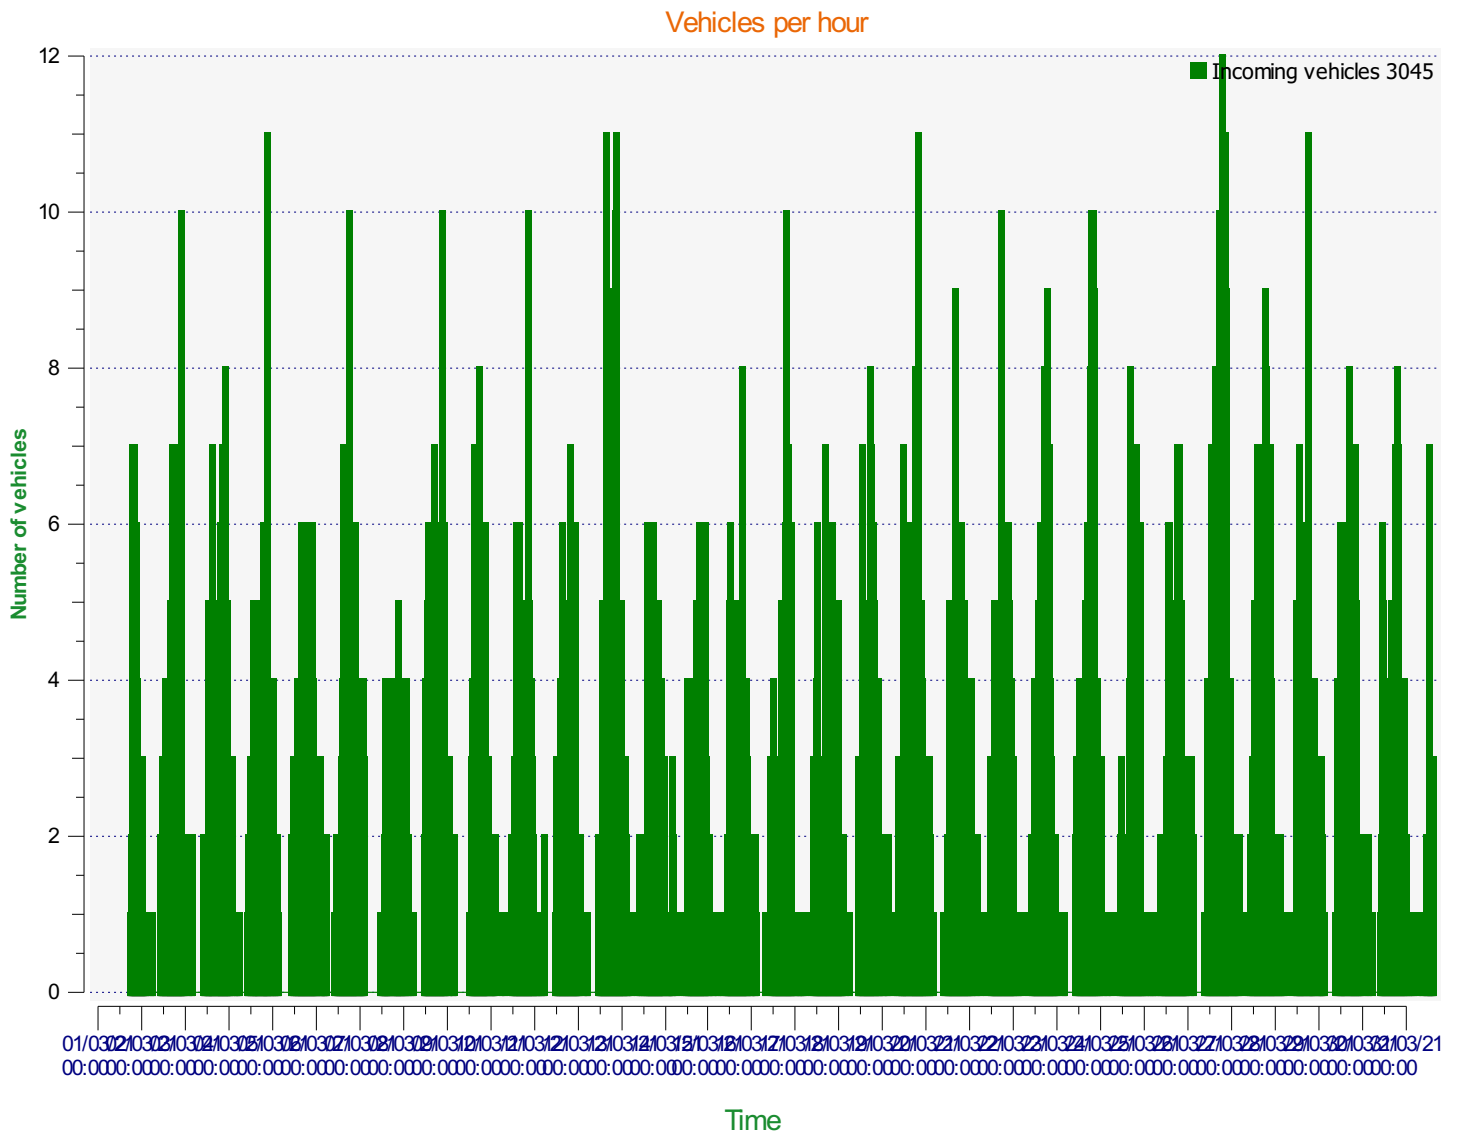

Start date: Monday, March 1, 2021 5:00 PM
End date: Wednesday, March 31, 2021 2:30 PM

Location:

Comments: