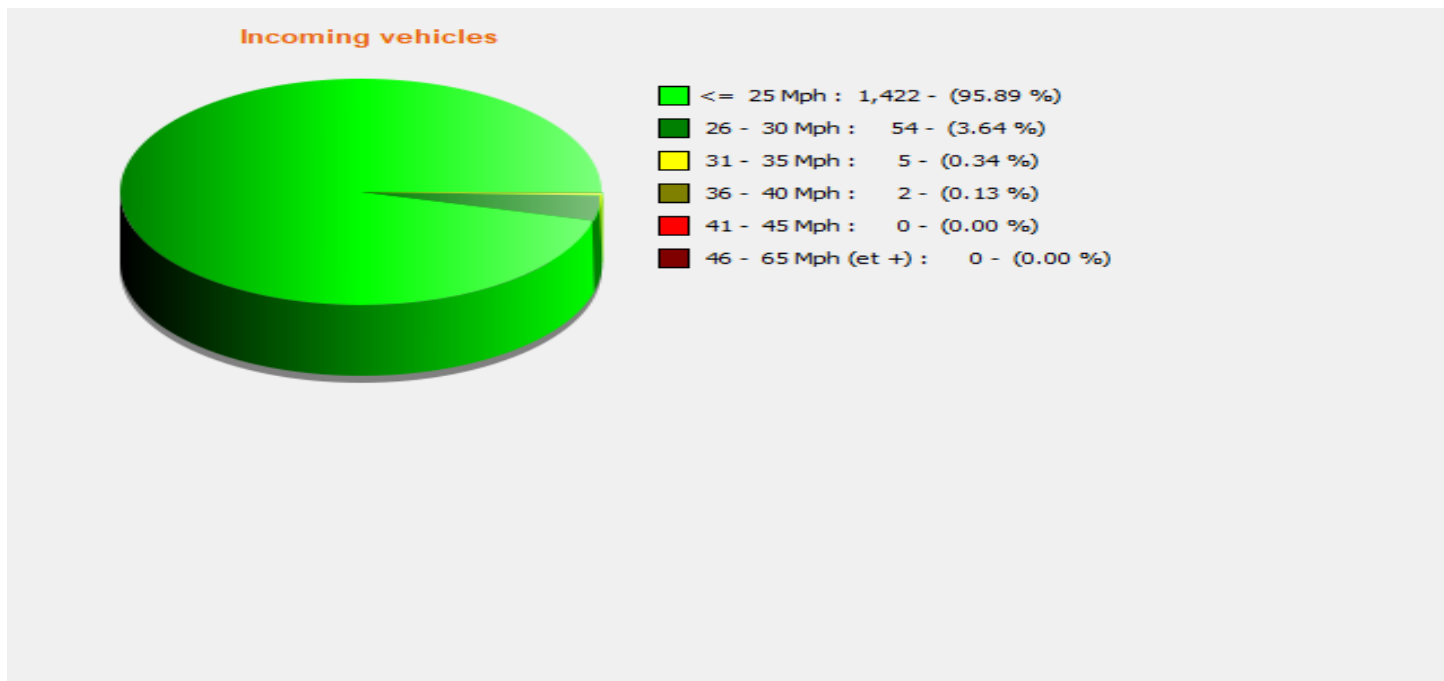

Start date: Monday, March 1, 2021 4:00 PM
End date: Wednesday, March 31, 2021 2:00 PM

Location:

Comments: