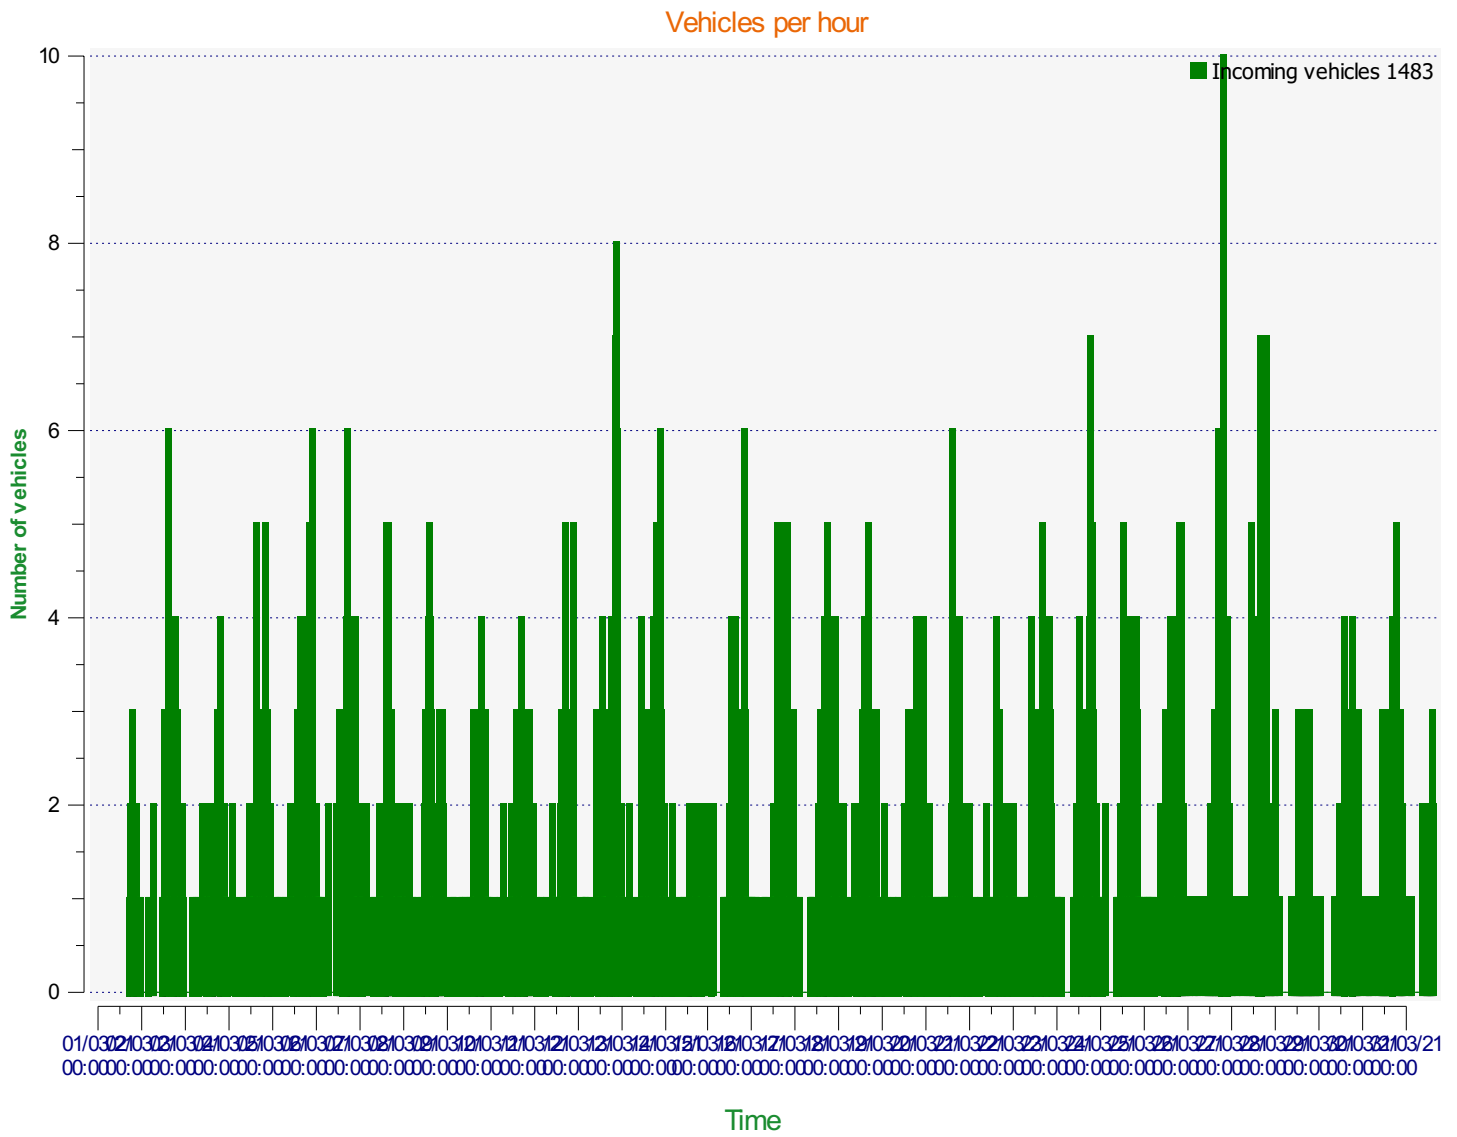

Élan Cité

DÉTECTER • INFORMER • SÉCURISER

Start date: Monday, March 1, 2021 4:00 PM
End date: Wednesday, March 31, 2021 2:00 PM

Location:

Comments:

Start date: Monday, March 1, 2021 4:00 PM
End date: Wednesday, March 31, 2021 2:00 PM

Location:

Comments:

Start date: Monday, March 1, 2021 4:00 PM
End date: Wednesday, March 31, 2021 2:00 PM

Location:

Comments:

Start date: Monday, March 1, 2021 4:00 PM
End date: Wednesday, March 31, 2021 2:00 PM

Location:

Comments:

Start date: Monday, March 1, 2021 4:00 PM
End date: Wednesday, March 31, 2021 2:00 PM

Location:

Comments:

Speed percentiles (incoming)

V30: 16.00Mph **V50:** 18.00Mph **V85:** 22.00Mph

Start date: Monday, March 1, 2021 4:00 PM
End date: Wednesday, March 31, 2021 2:00 PM

Location:

Comments:

Speed percentile(outgoing)

V30: 0.00Mph **V50:** 0.00Mph **V85:** 0.00Mph

Start date: Monday, March 1, 2021 4:00 PM
End date: Wednesday, March 31, 2021 2:00 PM

Location:

Comments: