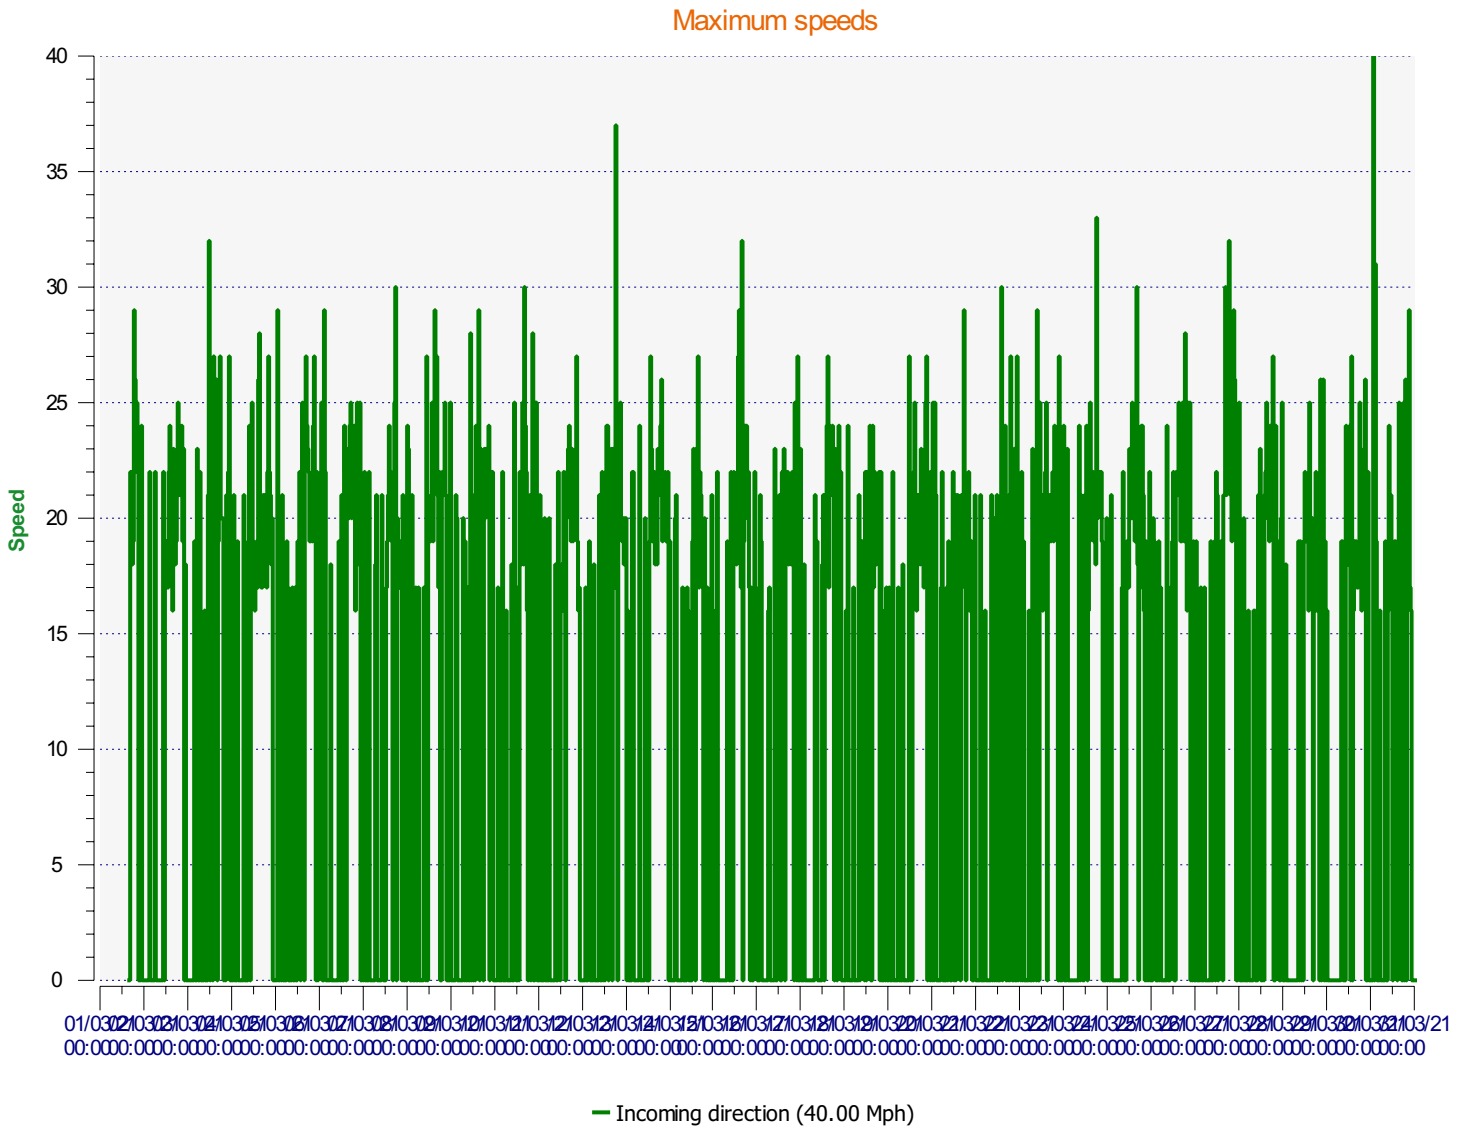

Élan Cité

DÉTECTER • INFORMER • SÉCURISER

Start date: Monday, March 1, 2021 4:00 PM
End date: Wednesday, March 31, 2021 2:00 PM

Location:

Comments:

Start date: Monday, March 1, 2021 4:00 PM
End date: Wednesday, March 31, 2021 2:00 PM

Location:

Comments:

Start date: Monday, March 1, 2021 4:00 PM
End date: Wednesday, March 31, 2021 2:00 PM

Location:

Comments:

Start date: Monday, March 1, 2021 4:00 PM
End date: Wednesday, March 31, 2021 2:00 PM

Location:

Comments:

Start date: Monday, March 1, 2021 4:00 PM
End date: Wednesday, March 31, 2021 2:00 PM

Location:

Comments:

Speed percentiles (incoming)

V30: 16.00Mph **V50:** 18.00Mph **V85:** 22.00Mph

Start date: Monday, March 1, 2021 4:00 PM
End date: Wednesday, March 31, 2021 2:00 PM

Location:

Comments:

Speed percentile(outgoing)

V30: 0.00Mph **V50:** 0.00Mph **V85:** 0.00Mph

Start date: Monday, March 1, 2021 4:00 PM
End date: Wednesday, March 31, 2021 2:00 PM

Location:

Comments: