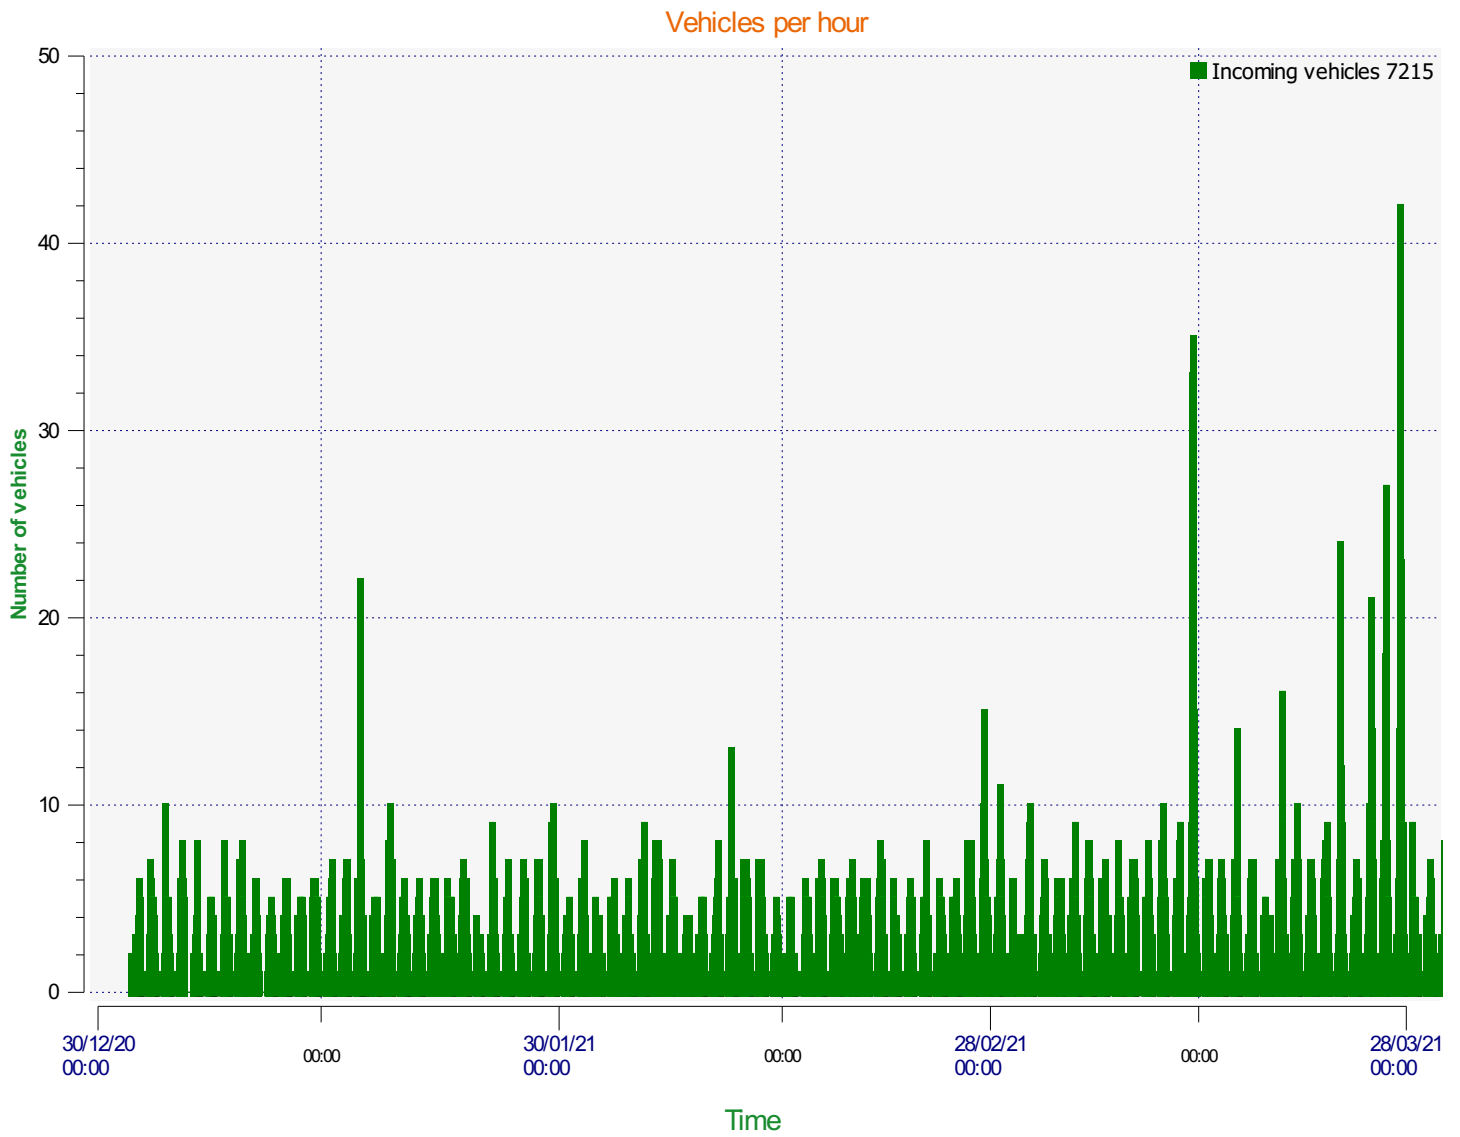

**Location:**

**Comments:**

**Start date:** Friday, January 1, 2021 4:00 AM  
**End date:** Wednesday, March 31, 2021 9:00 AM

**Location:**

**Comments:**

**Start date:** Friday, January 1, 2021 4:00 AM  
**End date:** Wednesday, March 31, 2021 9:00 AM

**Location:**

**Comments:**

**Start date:** Friday, January 1, 2021 4:00 AM  
**End date:** Wednesday, March 31, 2021 9:00 AM

**Location:**

**Comments:**

---

**Start date:** Friday, January 1, 2021 4:00 AM  
**End date:** Wednesday, March 31, 2021 9:00 AM

**Location:**

**Comments:**

---

**Speed percentiles (incoming)**

**V30:** 16.00Mph    **V50:** 17.00Mph    **V85:** 20.00Mph

**Start date:** Friday, January 1, 2021 4:00 AM  
**End date:** Wednesday, March 31, 2021 9:00 AM