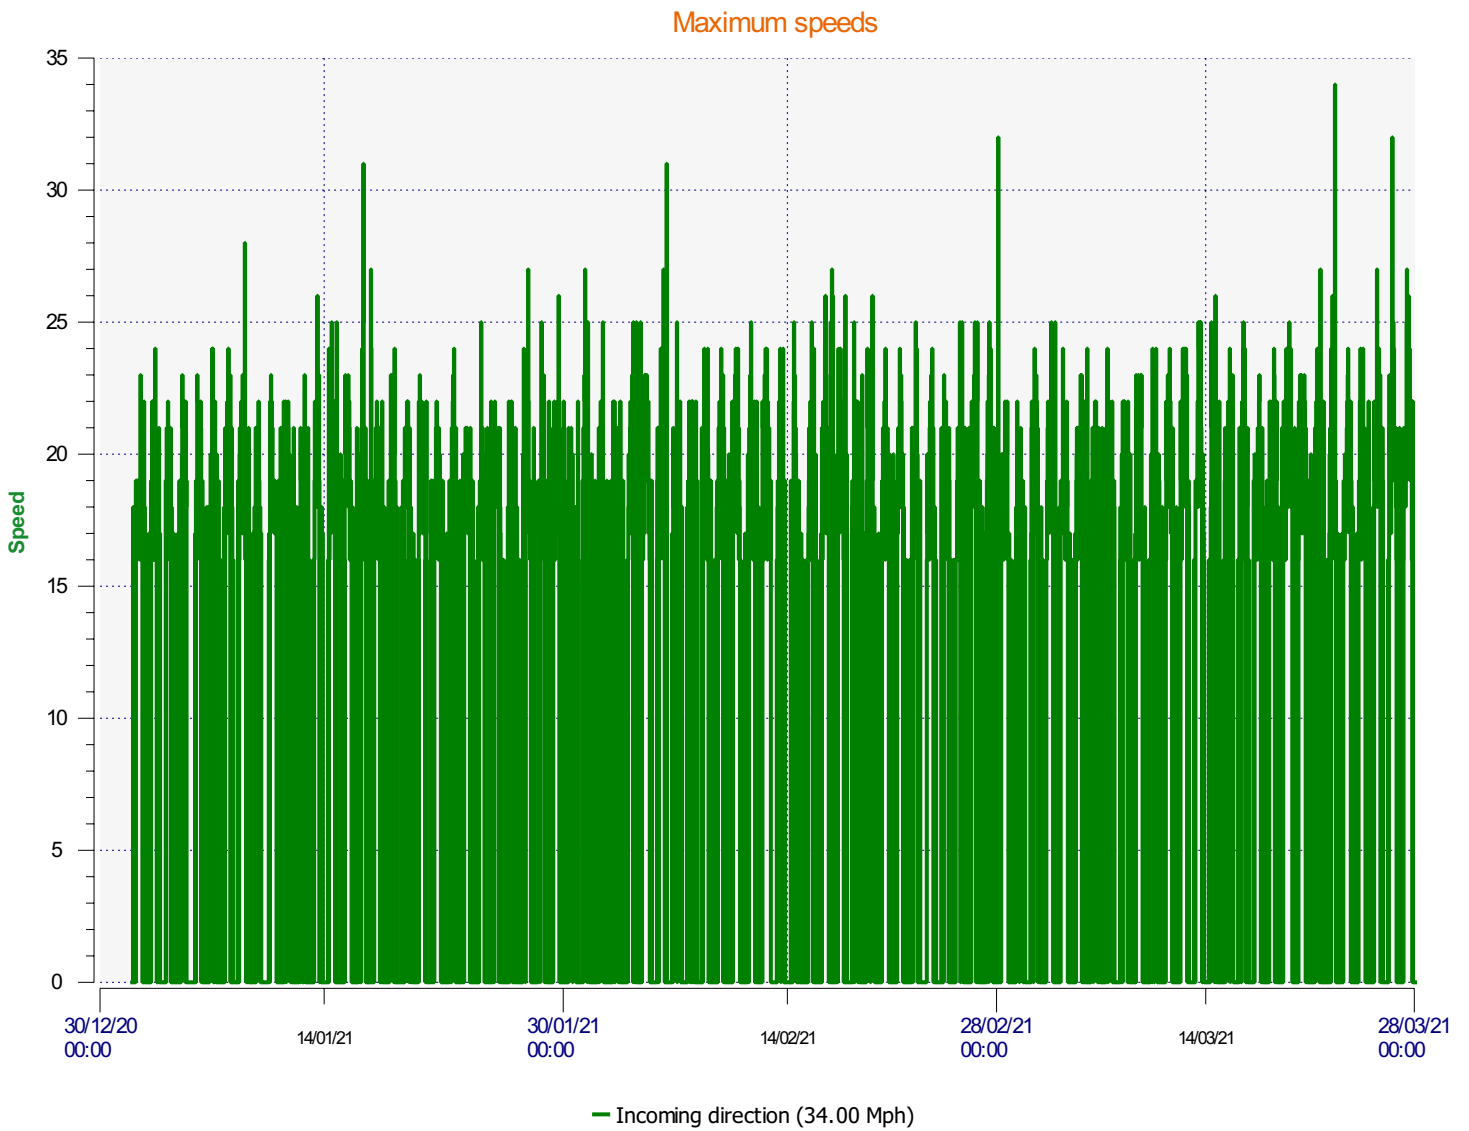

**Location:**

**Comments:**

**Start date:** Friday, January 1, 2021 4:00 AM  
**End date:** Wednesday, March 31, 2021 9:00 AM

**Location:**

**Comments:**

**Start date:** Friday, January 1, 2021 4:00 AM  
**End date:** Wednesday, March 31, 2021 9:00 AM

**Location:**

**Comments:**

**Start date:** Friday, January 1, 2021 4:00 AM  
**End date:** Wednesday, March 31, 2021 9:00 AM

**Location:**

**Comments:**

---

**Start date:** Friday, January 1, 2021 4:00 AM  
**End date:** Wednesday, March 31, 2021 9:00 AM

**Location:**

**Comments:**

---

**Speed percentiles (incoming)**

**V30:** 16.00Mph    **V50:** 17.00Mph    **V85:** 20.00Mph

**Start date:** Friday, January 1, 2021 4:00 AM  
**End date:** Wednesday, March 31, 2021 9:00 AM

**Location:**

**Comments:**

**Speed percentile(outgoing)**

**V30:** 0.00Mph    **V50:** 0.00Mph    **V85:** 0.00Mph

**Start date:** Friday, January 1, 2021 4:00 AM  
**End date:** Wednesday, March 31, 2021 9:00 AM