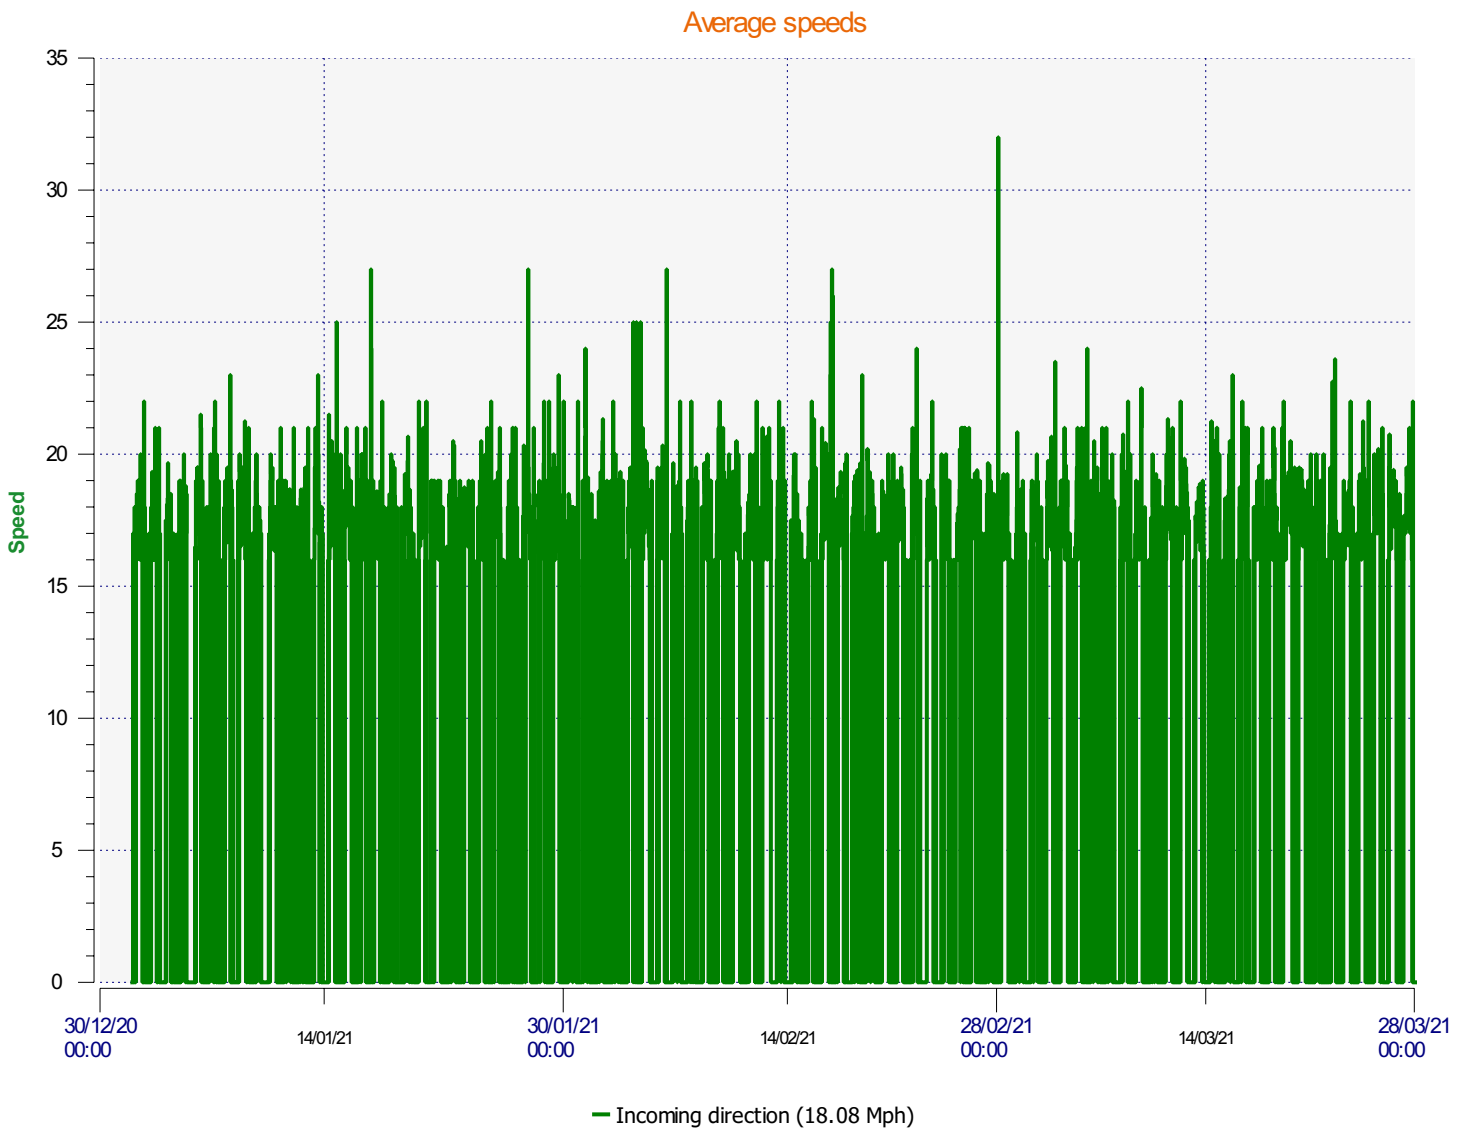

# Élan Cité

DÉTECTER • INFORMER • SÉCURISER

---

**Start date:** Friday, January 1, 2021 4:00 AM  
**End date:** Wednesday, March 31, 2021 9:00 AM

**Location:**

**Comments:**

---

**Start date:** Friday, January 1, 2021 4:00 AM  
**End date:** Wednesday, March 31, 2021 9:00 AM

**Location:**

**Comments:**

**Start date:** Friday, January 1, 2021 4:00 AM  
**End date:** Wednesday, March 31, 2021 9:00 AM

**Location:**

**Comments:**

**Start date:** Friday, January 1, 2021 4:00 AM  
**End date:** Wednesday, March 31, 2021 9:00 AM

**Location:**

**Comments:**

**Start date:** Friday, January 1, 2021 4:00 AM  
**End date:** Wednesday, March 31, 2021 9:00 AM

**Location:**

**Comments:**

---

**Start date:** Friday, January 1, 2021 4:00 AM  
**End date:** Wednesday, March 31, 2021 9:00 AM

**Location:**

**Comments:**

---

**Speed percentiles (incoming)**

**V30:** 16.00Mph    **V50:** 17.00Mph    **V85:** 20.00Mph

**Start date:** Friday, January 1, 2021 4:00 AM  
**End date:** Wednesday, March 31, 2021 9:00 AM