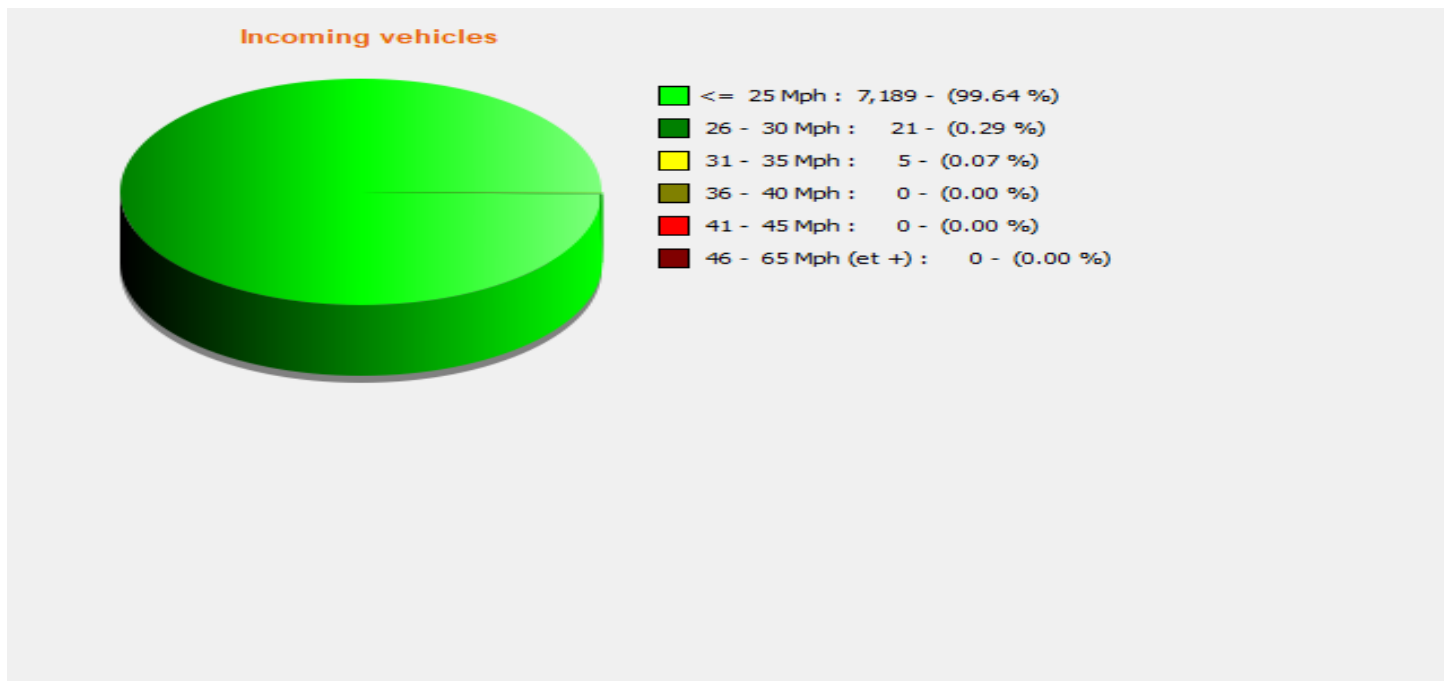

Start date: Friday, January 1, 2021 4:00 AM
End date: Wednesday, March 31, 2021 9:00 AM

Location:

Comments: