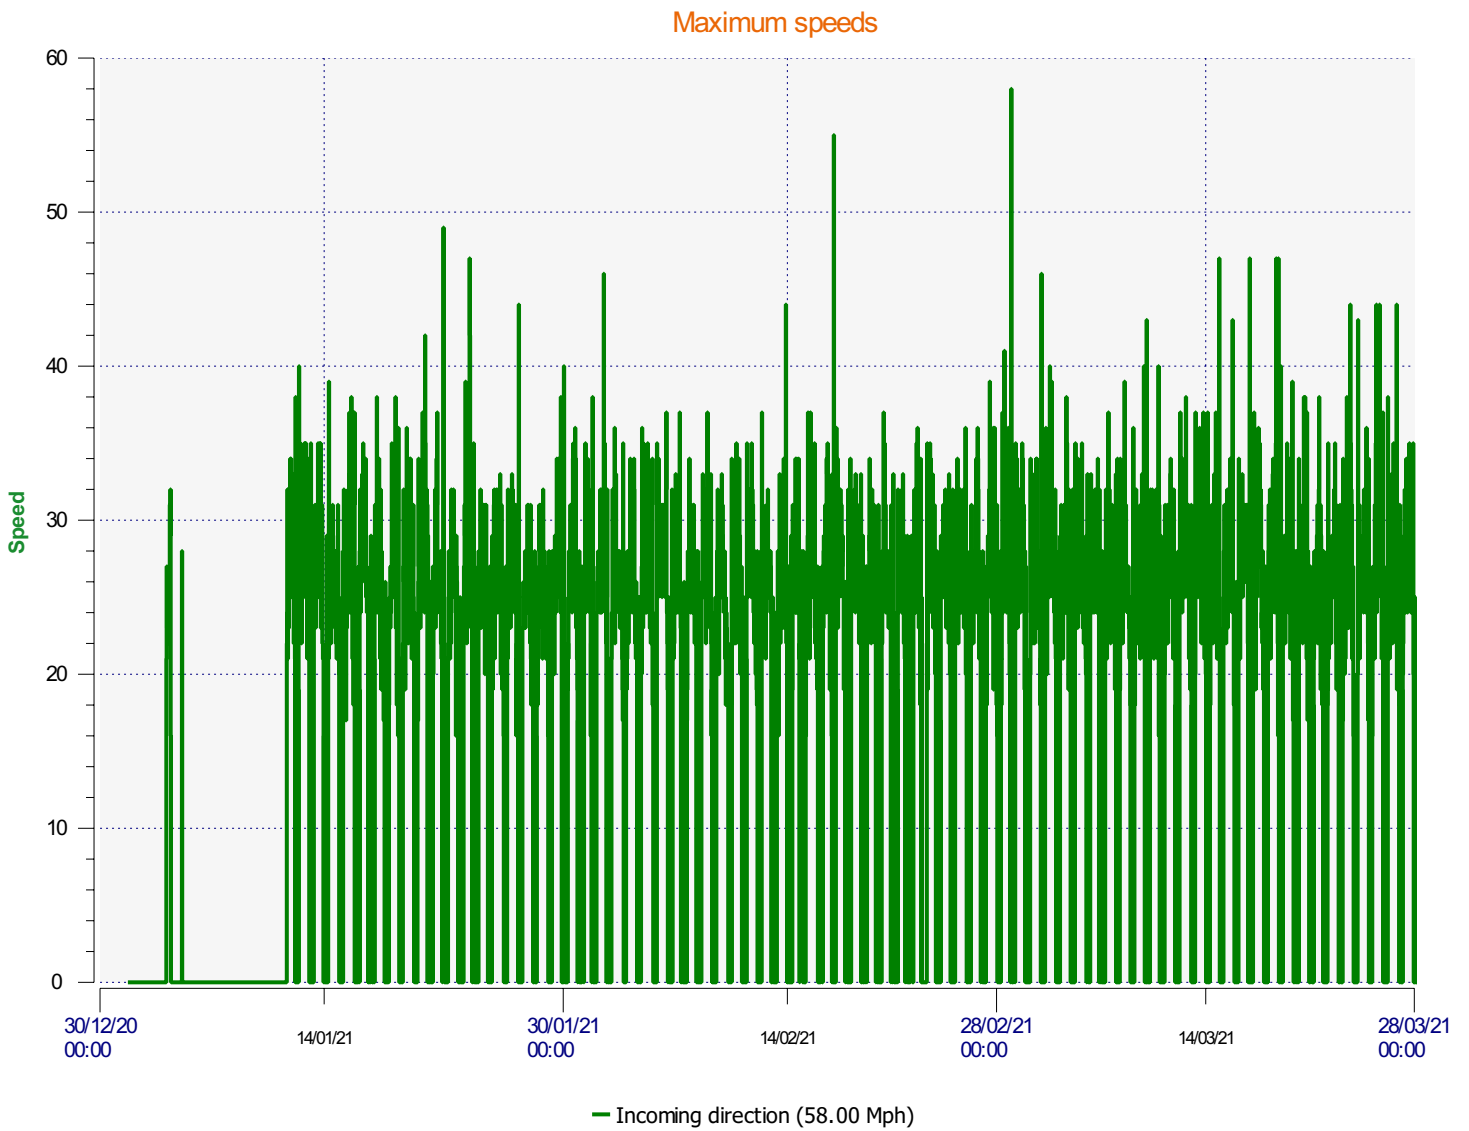

Location:

Comments:

Start date: Friday, January 1, 2021 12:00 AM
End date: Wednesday, March 31, 2021 8:00 AM

Location:

Comments:

Start date: Friday, January 1, 2021 12:00 AM
End date: Wednesday, March 31, 2021 8:00 AM

Location:

Comments:

Speed percentiles (incoming)

V30: 17.00Mph **V50:** 19.00Mph **V85:** 24.00Mph

Start date: Friday, January 1, 2021 12:00 AM
End date: Wednesday, March 31, 2021 8:00 AM

Location:

Comments:

Speed percentile(outgoing)

V30: 0.00Mph **V50:** 0.00Mph **V85:** 0.00Mph

Start date: Friday, January 1, 2021 12:00 AM
End date: Wednesday, March 31, 2021 8:00 AM

Location:

Comments: