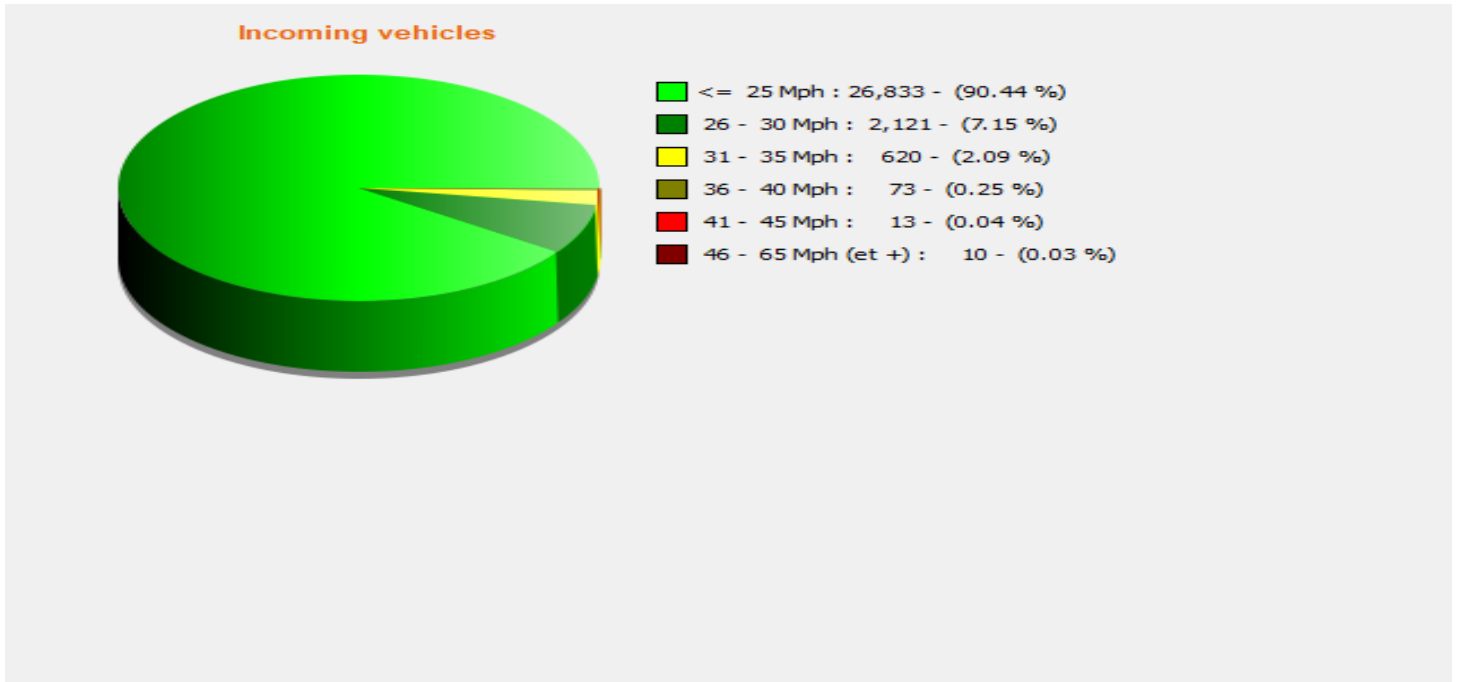

Start date: Friday, January 1, 2021 12:00 AM
End date: Wednesday, March 31, 2021 8:00 AM

Location:

Comments: