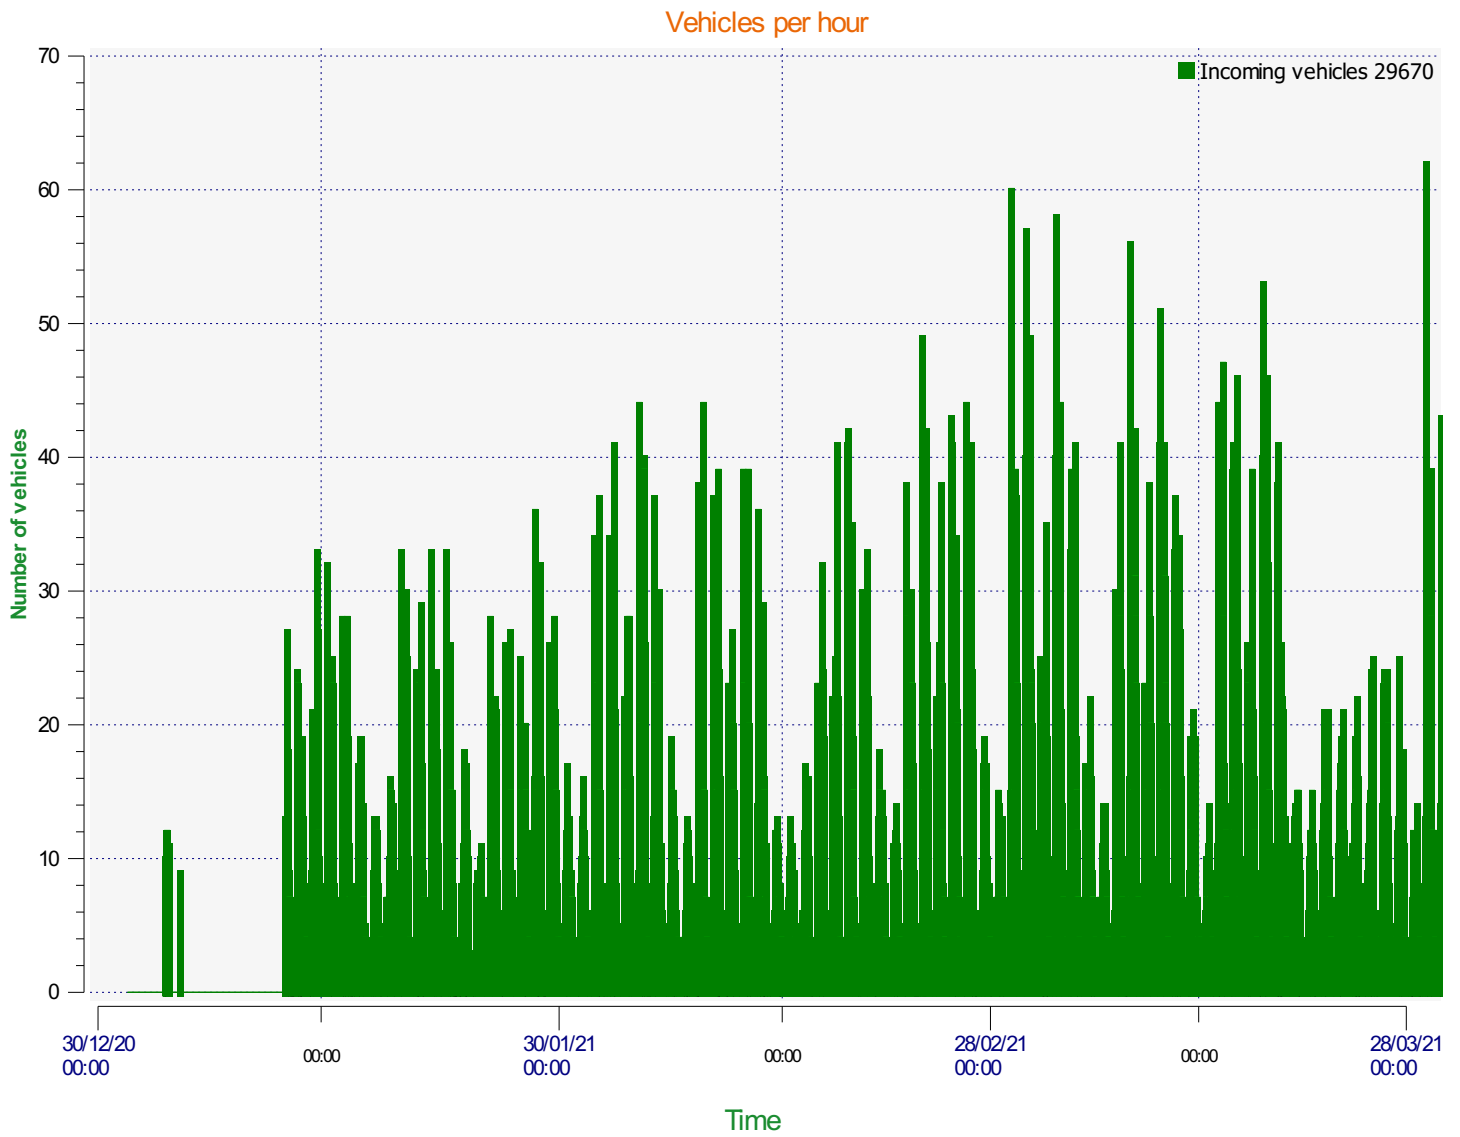

Location:

Comments:

Start date: Friday, January 1, 2021 12:00 AM
End date: Wednesday, March 31, 2021 8:00 AM

Location:

Comments:

Start date: Friday, January 1, 2021 12:00 AM
End date: Wednesday, March 31, 2021 8:00 AM

Location:

Comments:

Speed percentiles (incoming)

V30: 17.00Mph **V50:** 19.00Mph **V85:** 24.00Mph

Start date: Friday, January 1, 2021 12:00 AM
End date: Wednesday, March 31, 2021 8:00 AM

Location:

Comments:

Speed percentile(outgoing)

V30: 0.00Mph **V50:** 0.00Mph **V85:** 0.00Mph

Start date: Friday, January 1, 2021 12:00 AM
End date: Wednesday, March 31, 2021 8:00 AM

Location:

Comments: