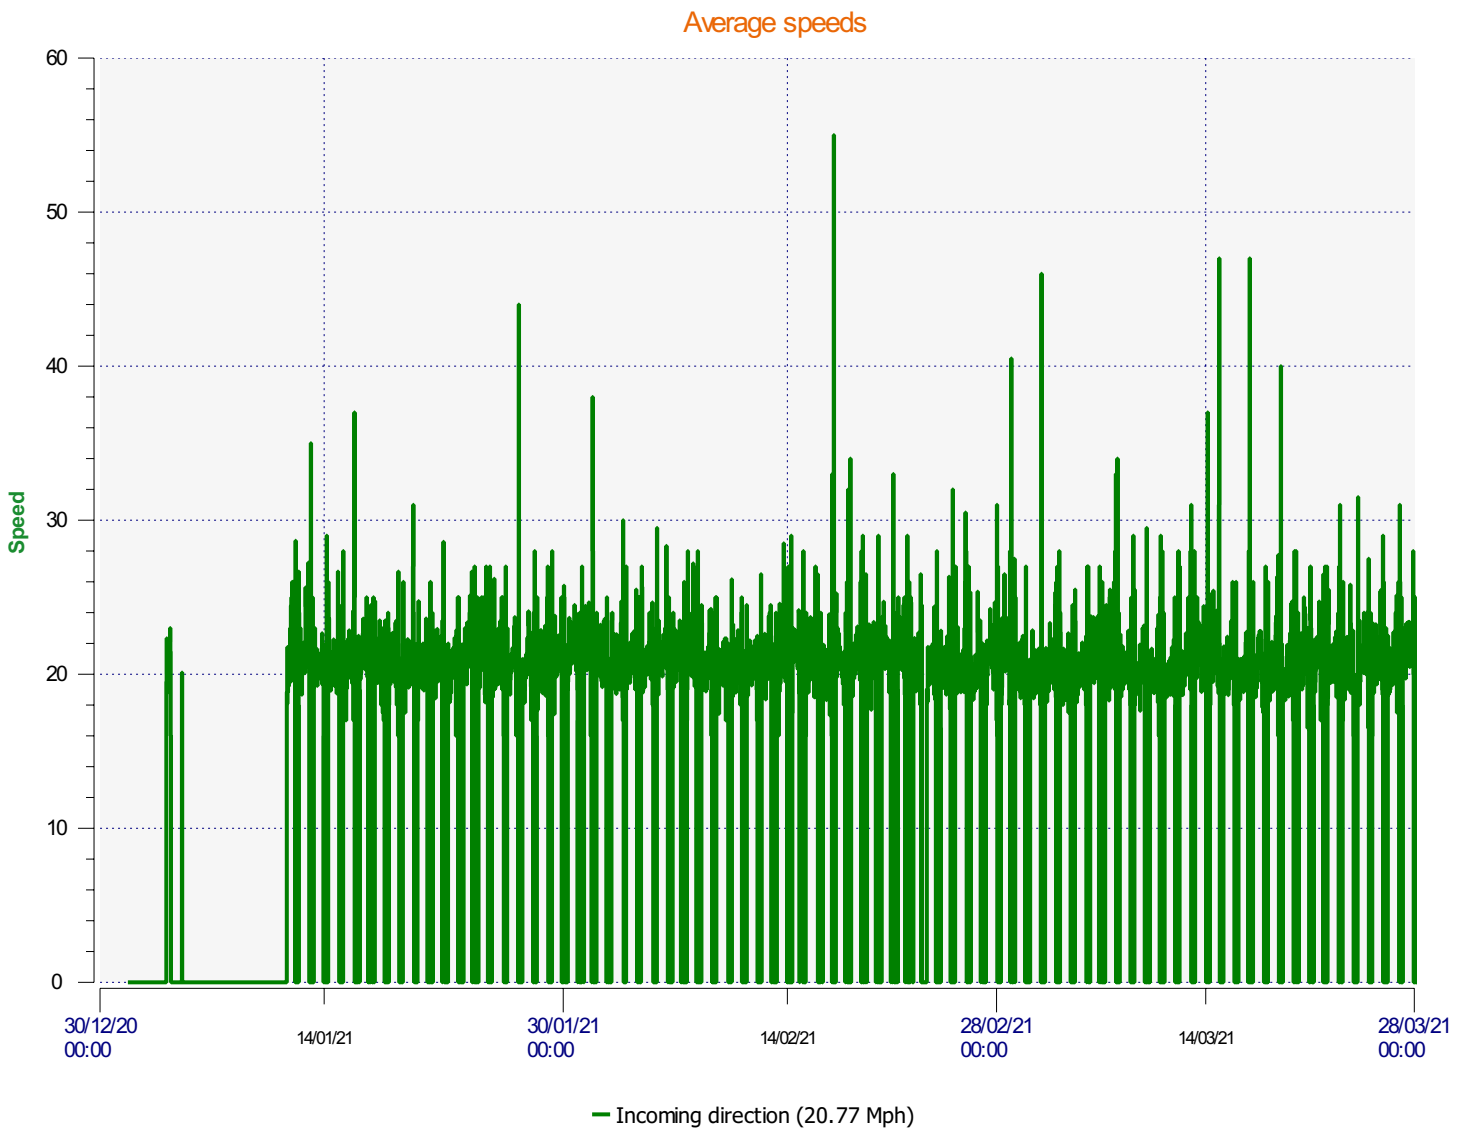

Start date: Friday, January 1, 2021 12:00 AM
End date: Wednesday, March 31, 2021 8:00 AM

Location:

Comments: