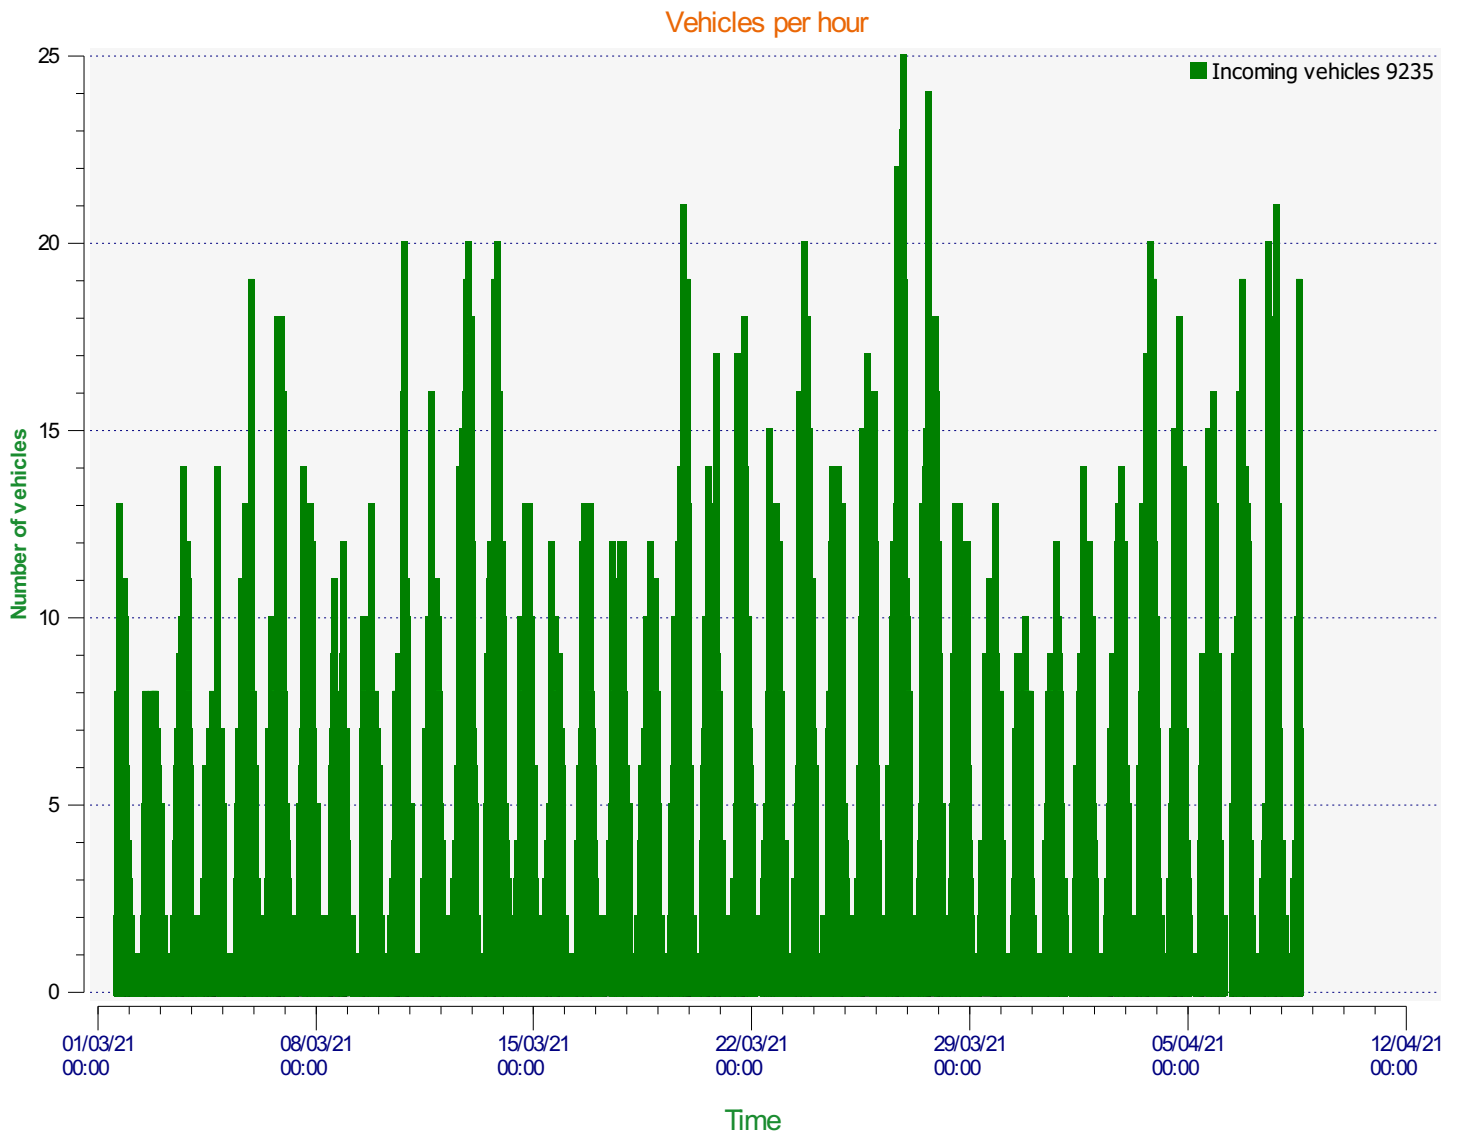

Location:

Comments:

Start date: Monday, March 1, 2021 1:30 PM
End date: Thursday, April 8, 2021 1:30 PM

Location:

Comments:

Start date: Monday, March 1, 2021 1:30 PM
End date: Thursday, April 8, 2021 1:30 PM

Location:

Comments:

Speed percentiles (incoming)

V30: 18.00Mph **V50:** 20.00Mph **V85:** 23.00Mph

Start date: Monday, March 1, 2021 1:30 PM
End date: Thursday, April 8, 2021 1:30 PM

Location:

Comments:

Speed percentile(outgoing)