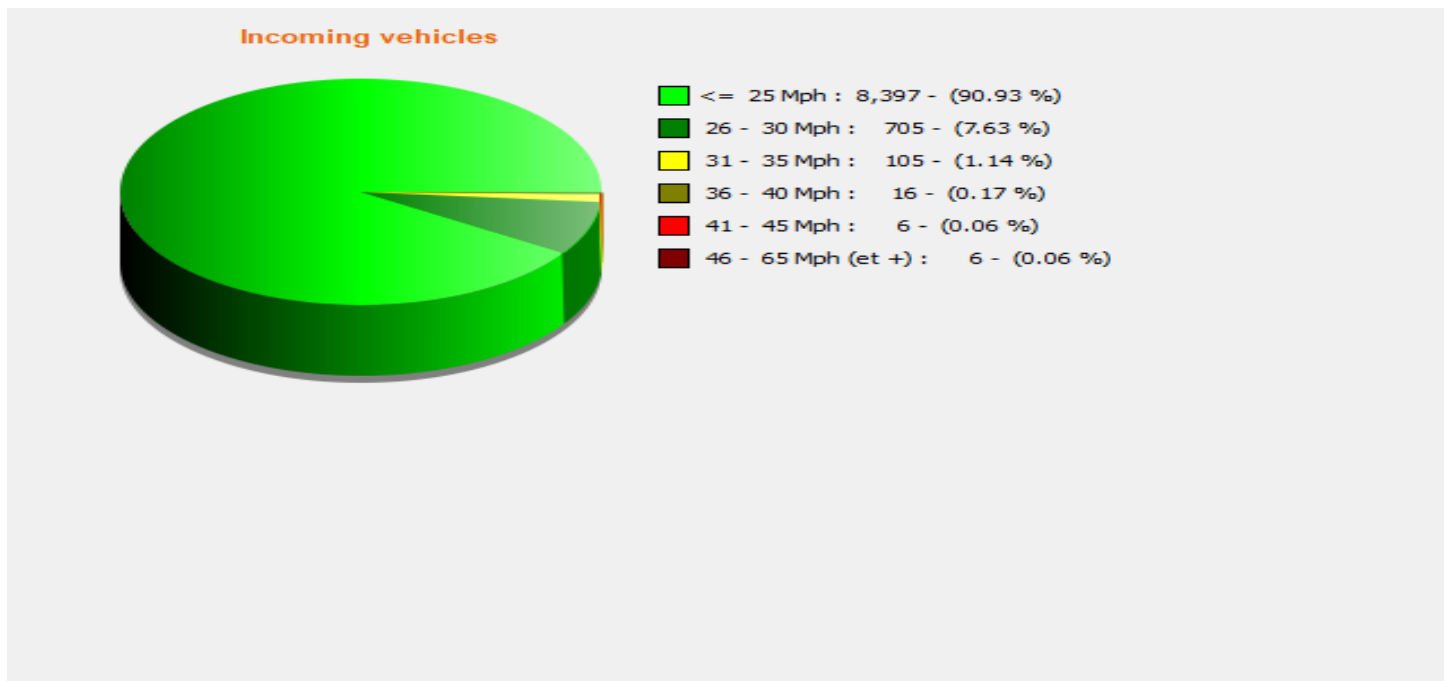

Start date: Monday, March 1, 2021 1:30 PM
End date: Thursday, April 8, 2021 1:30 PM

Location:

Comments: