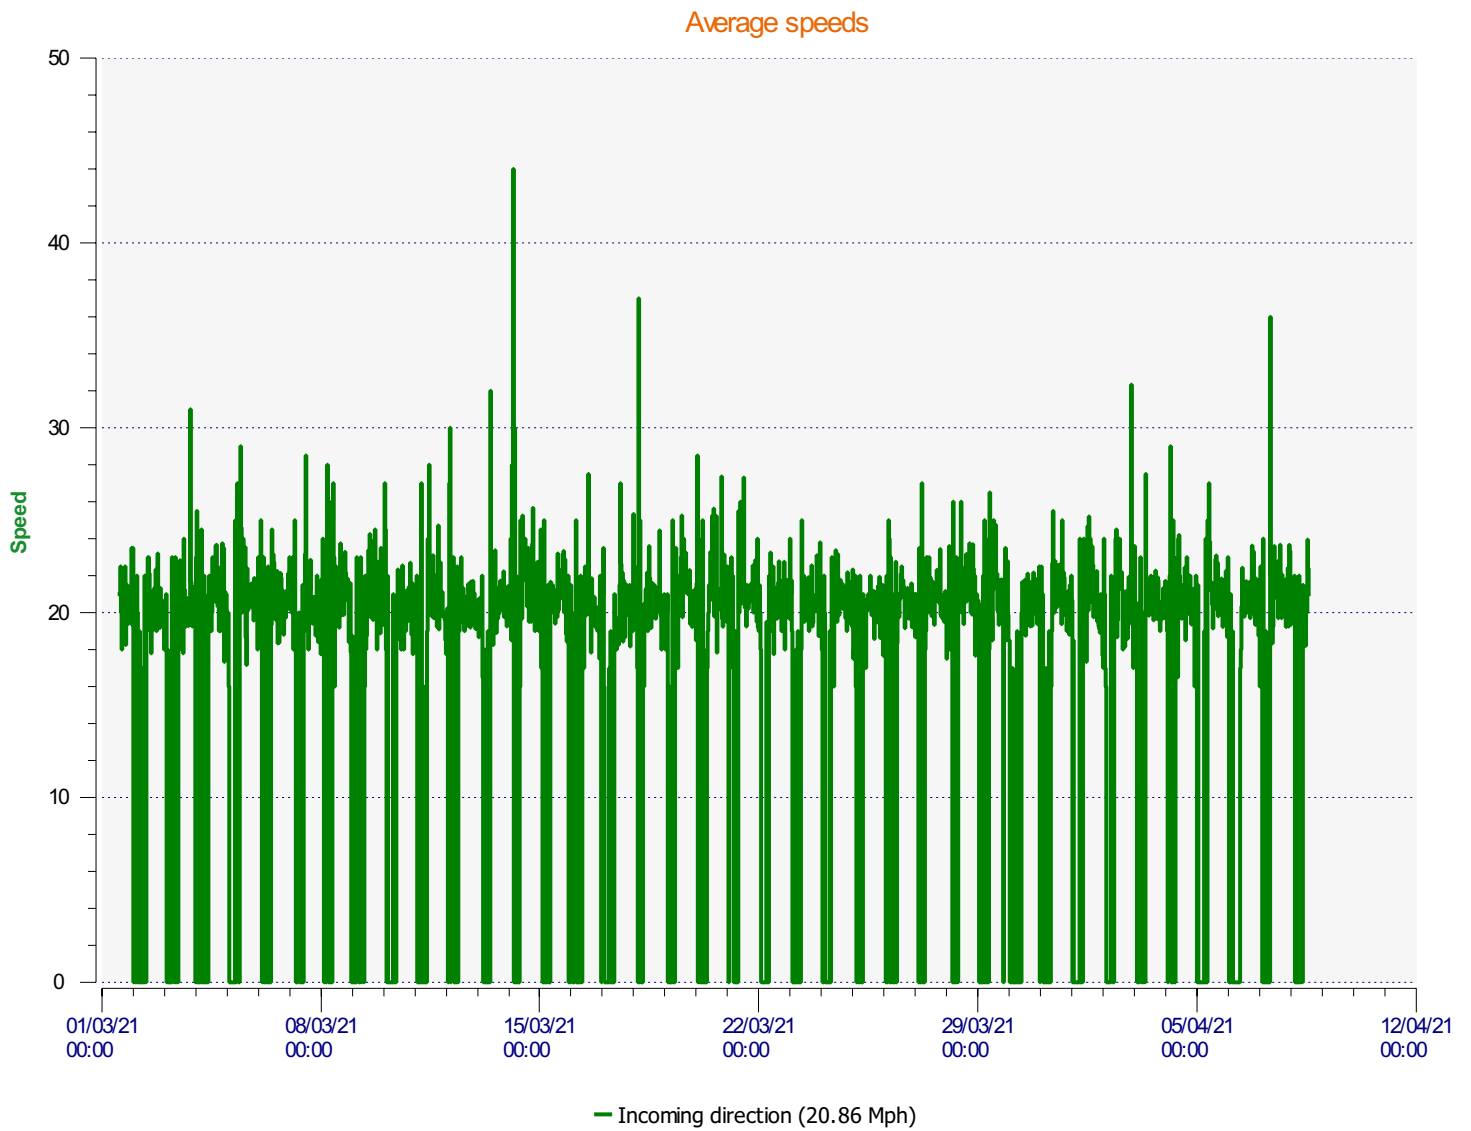

Start date: Monday, March 1, 2021 1:30 PM
End date: Thursday, April 8, 2021 1:30 PM

Location:

Comments: