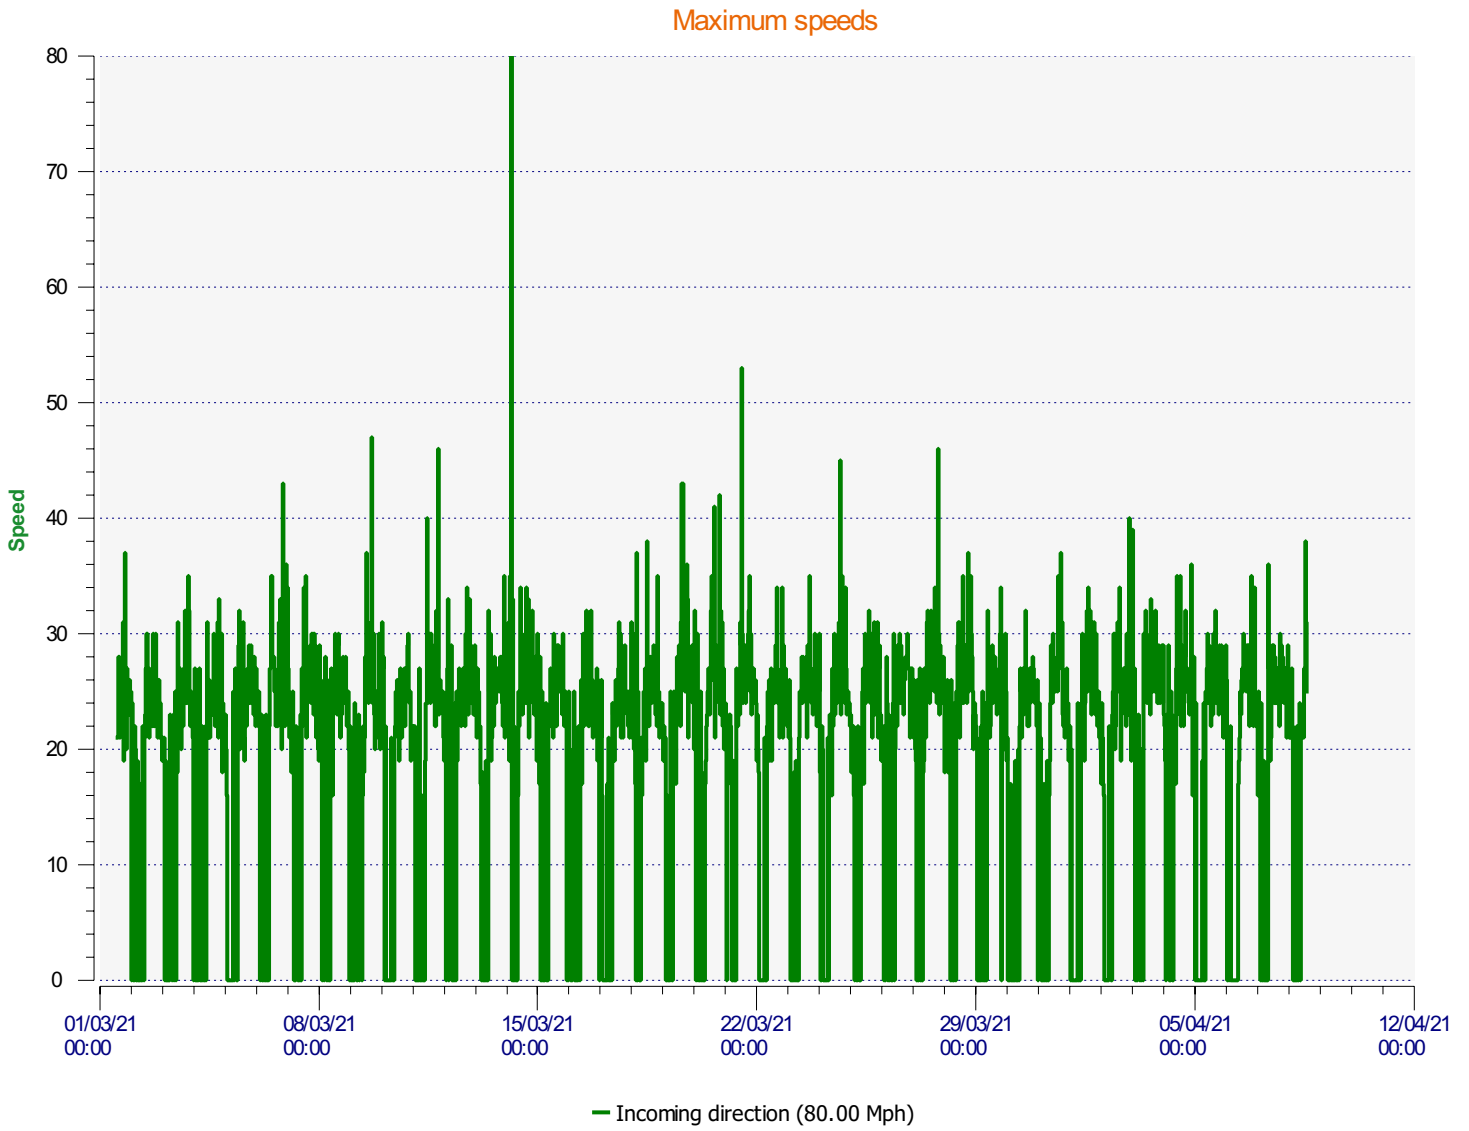

Location:

Comments:

Start date: Monday, March 1, 2021 1:30 PM
End date: Thursday, April 8, 2021 1:30 PM

Location:

Comments:

Start date: Monday, March 1, 2021 1:30 PM
End date: Thursday, April 8, 2021 1:30 PM

Location:

Comments:

Speed percentiles (incoming)

V30: 18.00Mph **V50:** 20.00Mph **V85:** 23.00Mph

Start date: Monday, March 1, 2021 1:30 PM
End date: Thursday, April 8, 2021 1:30 PM

Location:

Comments:

Speed percentile(outgoing)