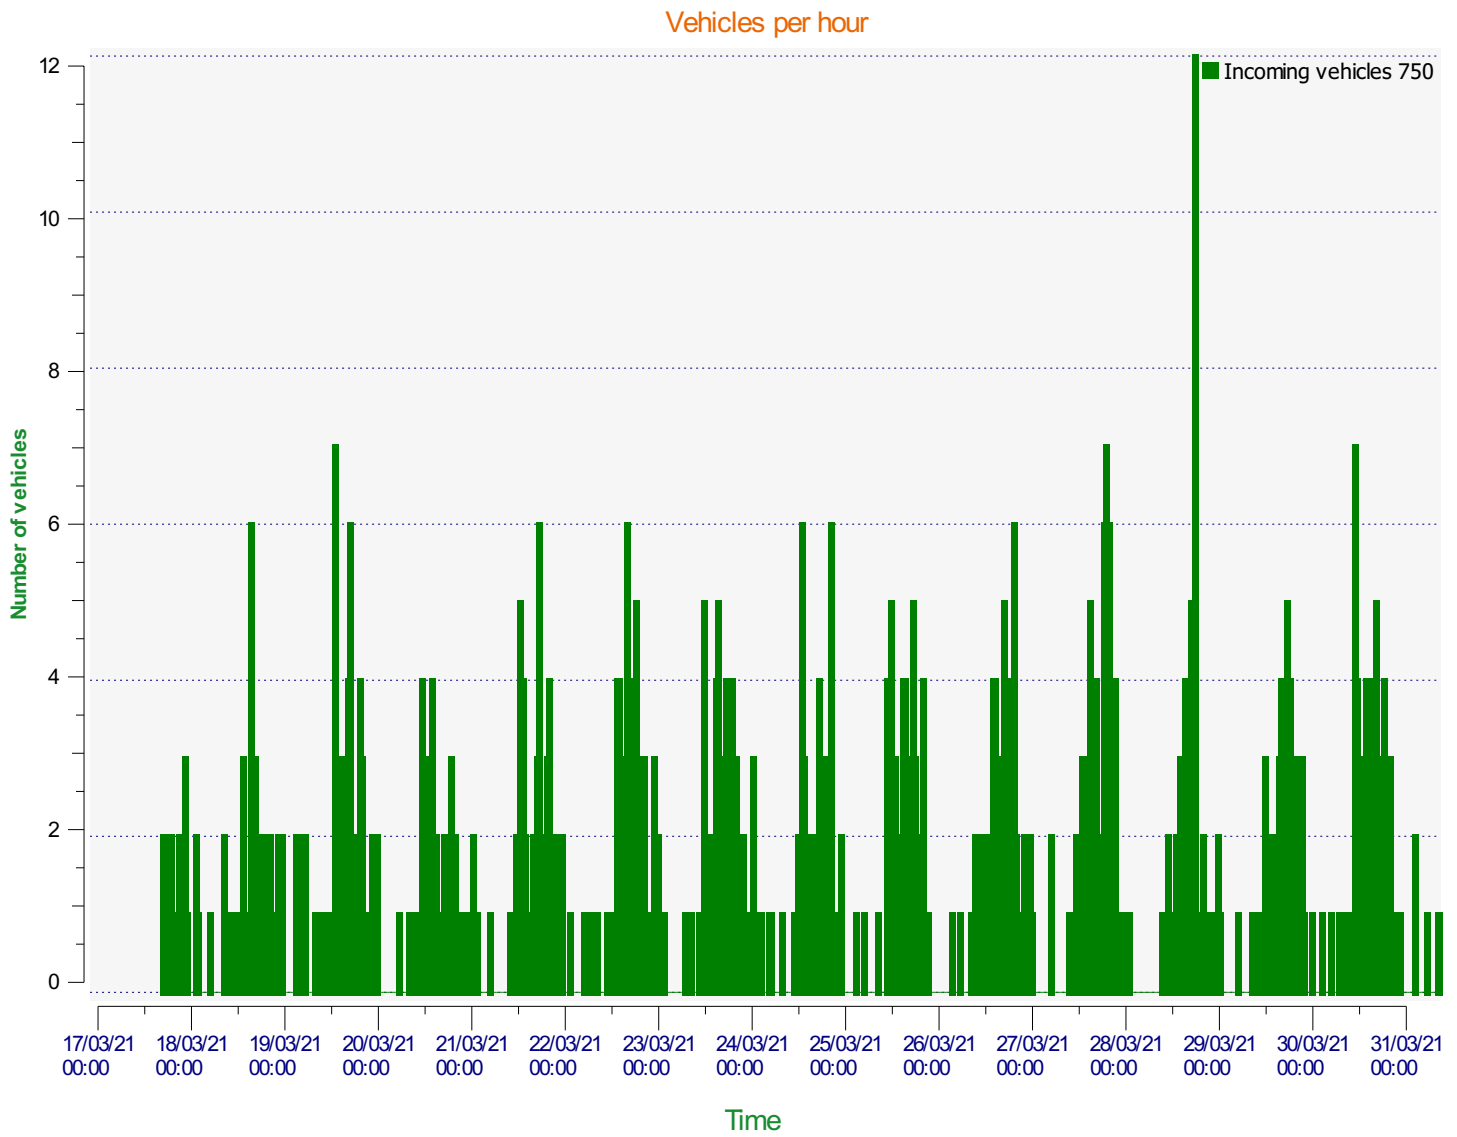

Location:

Comments:

Start date: Wednesday, March 17, 2021 4:00 PM
End date: Wednesday, March 31, 2021 11:30 AM

Location:

Comments:

Start date: Wednesday, March 17, 2021 4:00 PM
End date: Wednesday, March 31, 2021 11:30 AM

Location:

Comments:

Speed percentiles (incoming)

V30: 16.00Mph **V50:** 18.00Mph **V85:** 22.00Mph

Start date: Wednesday, March 17, 2021 4:00 PM
End date: Wednesday, March 31, 2021 11:30 AM

Location:

Comments:

Speed percentile(outgoing)

V30: 0.00Mph **V50:** 0.00Mph **V85:** 0.00Mph

Start date: Wednesday, March 17, 2021 4:00 PM
End date: Wednesday, March 31, 2021 11:30 AM

Location:

Comments: