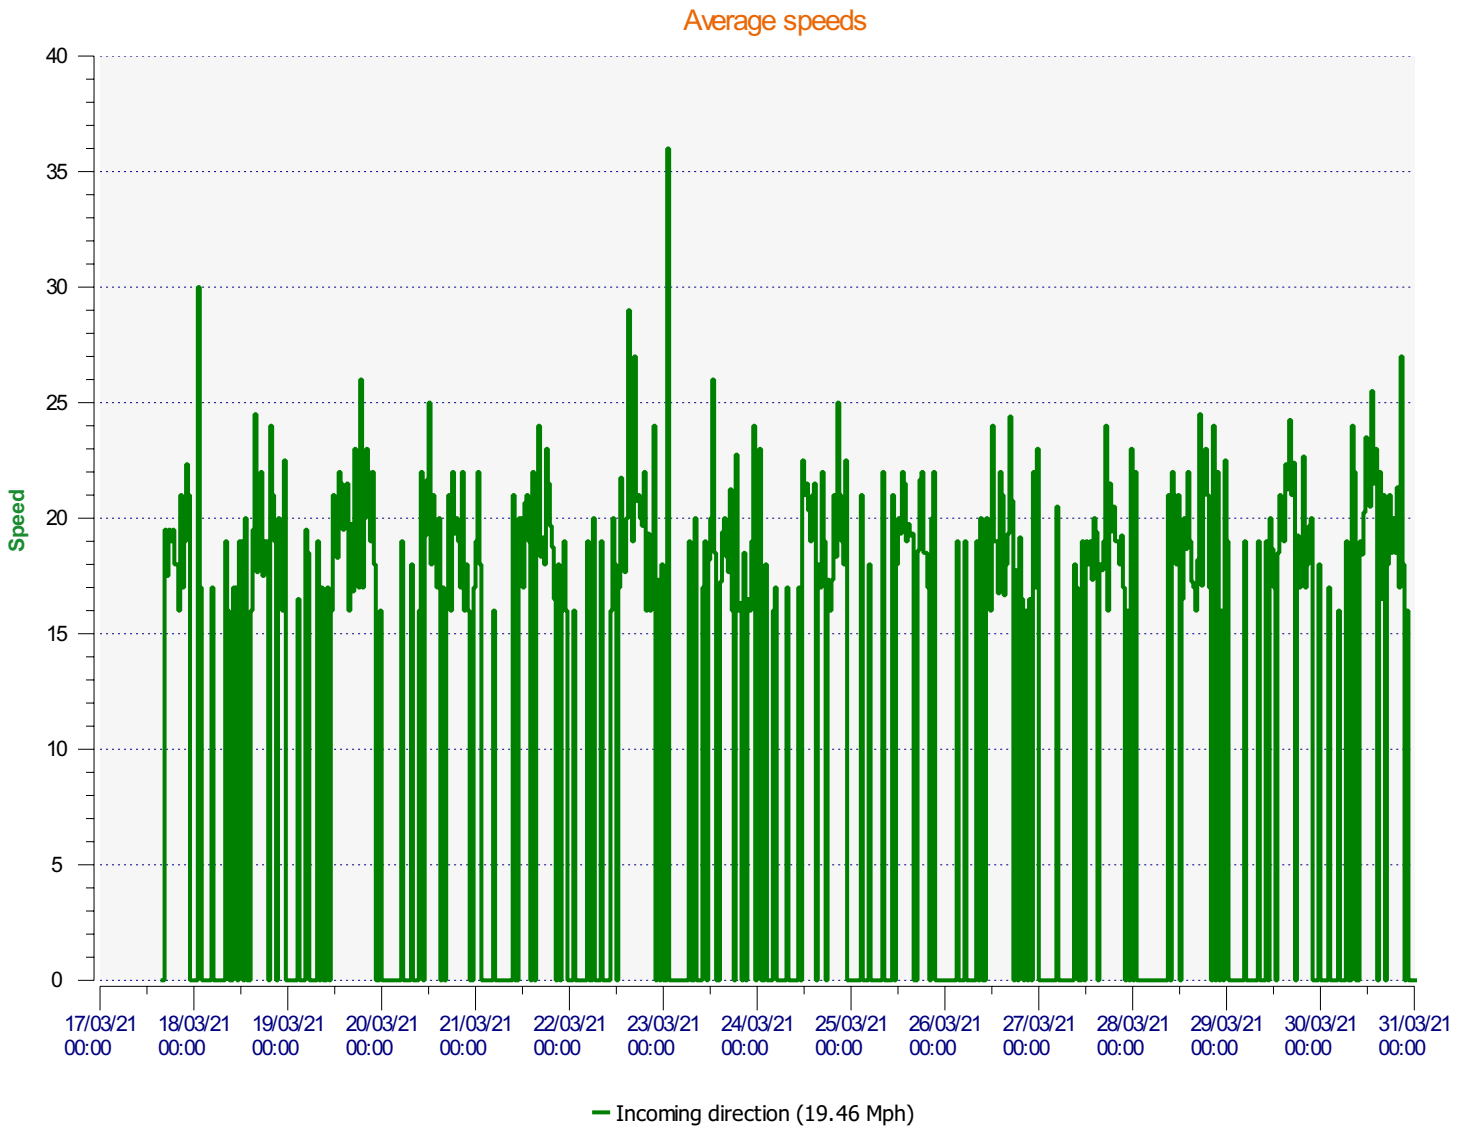

Start date: Wednesday, March 17, 2021 4:00 PM
End date: Wednesday, March 31, 2021 11:30 AM

Location:

Comments: