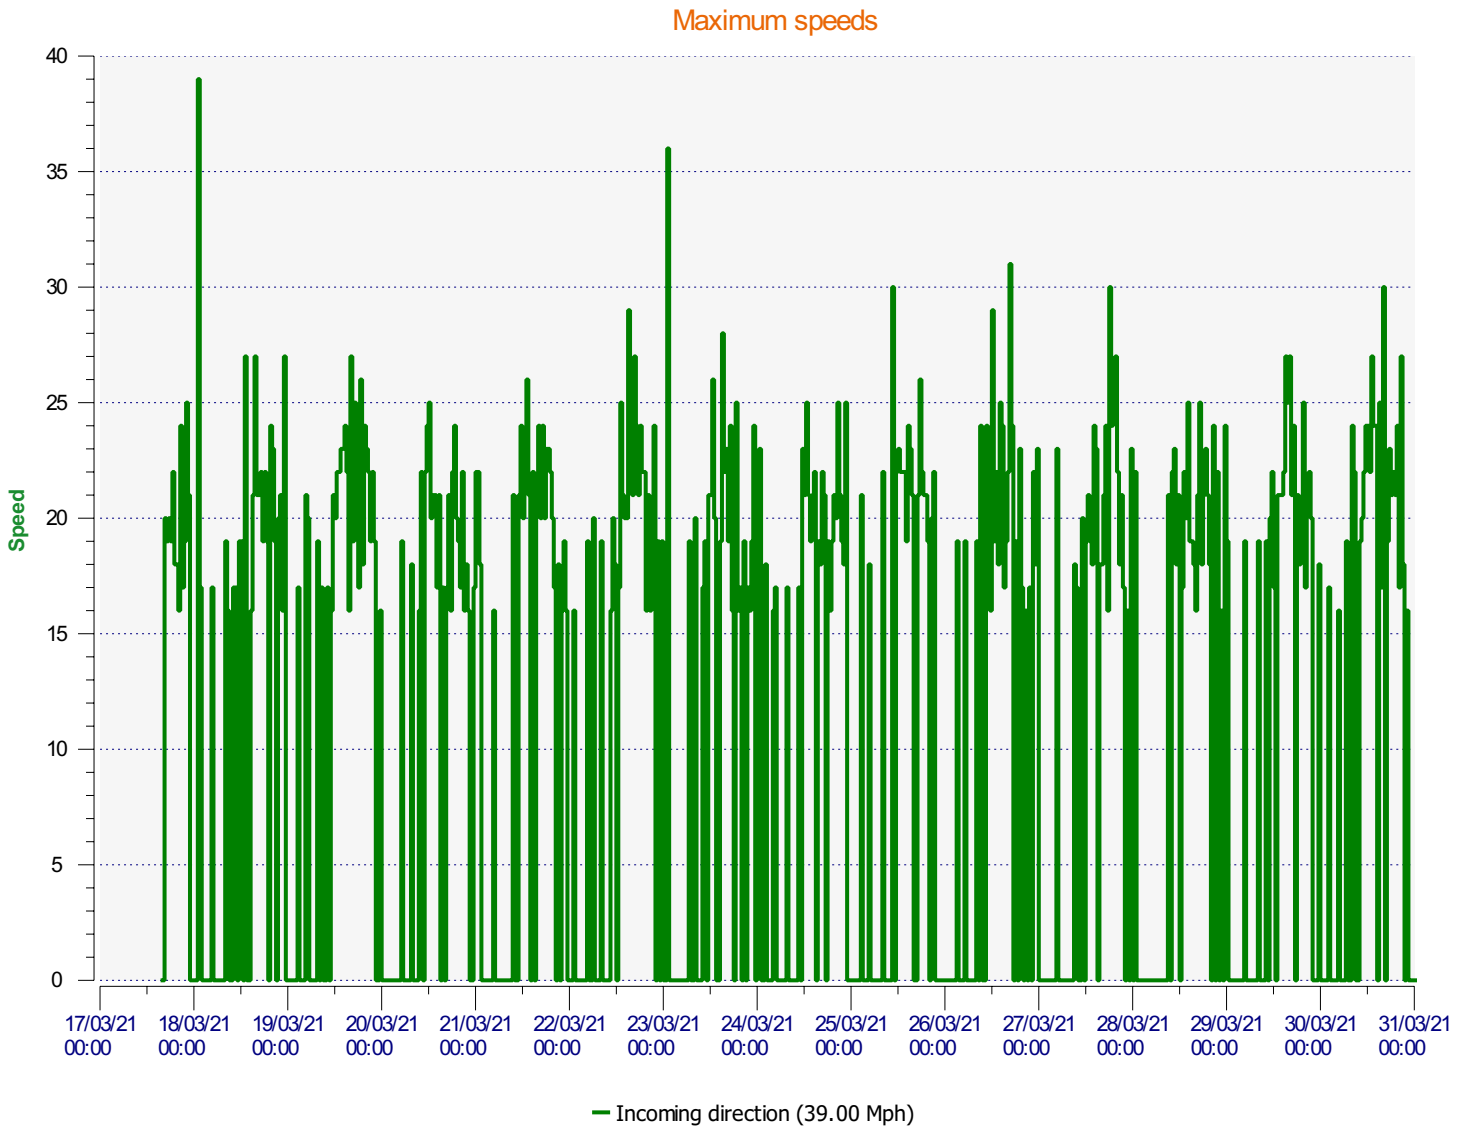

Location:

Comments:

Start date: Wednesday, March 17, 2021 4:00 PM
End date: Wednesday, March 31, 2021 11:30 AM

Location:

Comments:

Start date: Wednesday, March 17, 2021 4:00 PM
End date: Wednesday, March 31, 2021 11:30 AM

Location:

Comments:

Speed percentiles (incoming)

V30: 16.00Mph **V50:** 18.00Mph **V85:** 22.00Mph

Start date: Wednesday, March 17, 2021 4:00 PM
End date: Wednesday, March 31, 2021 11:30 AM

Location:

Comments:

Speed percentile(outgoing)

V30: 0.00Mph **V50:** 0.00Mph **V85:** 0.00Mph

Start date: Wednesday, March 17, 2021 4:00 PM
End date: Wednesday, March 31, 2021 11:30 AM

Location:

Comments: