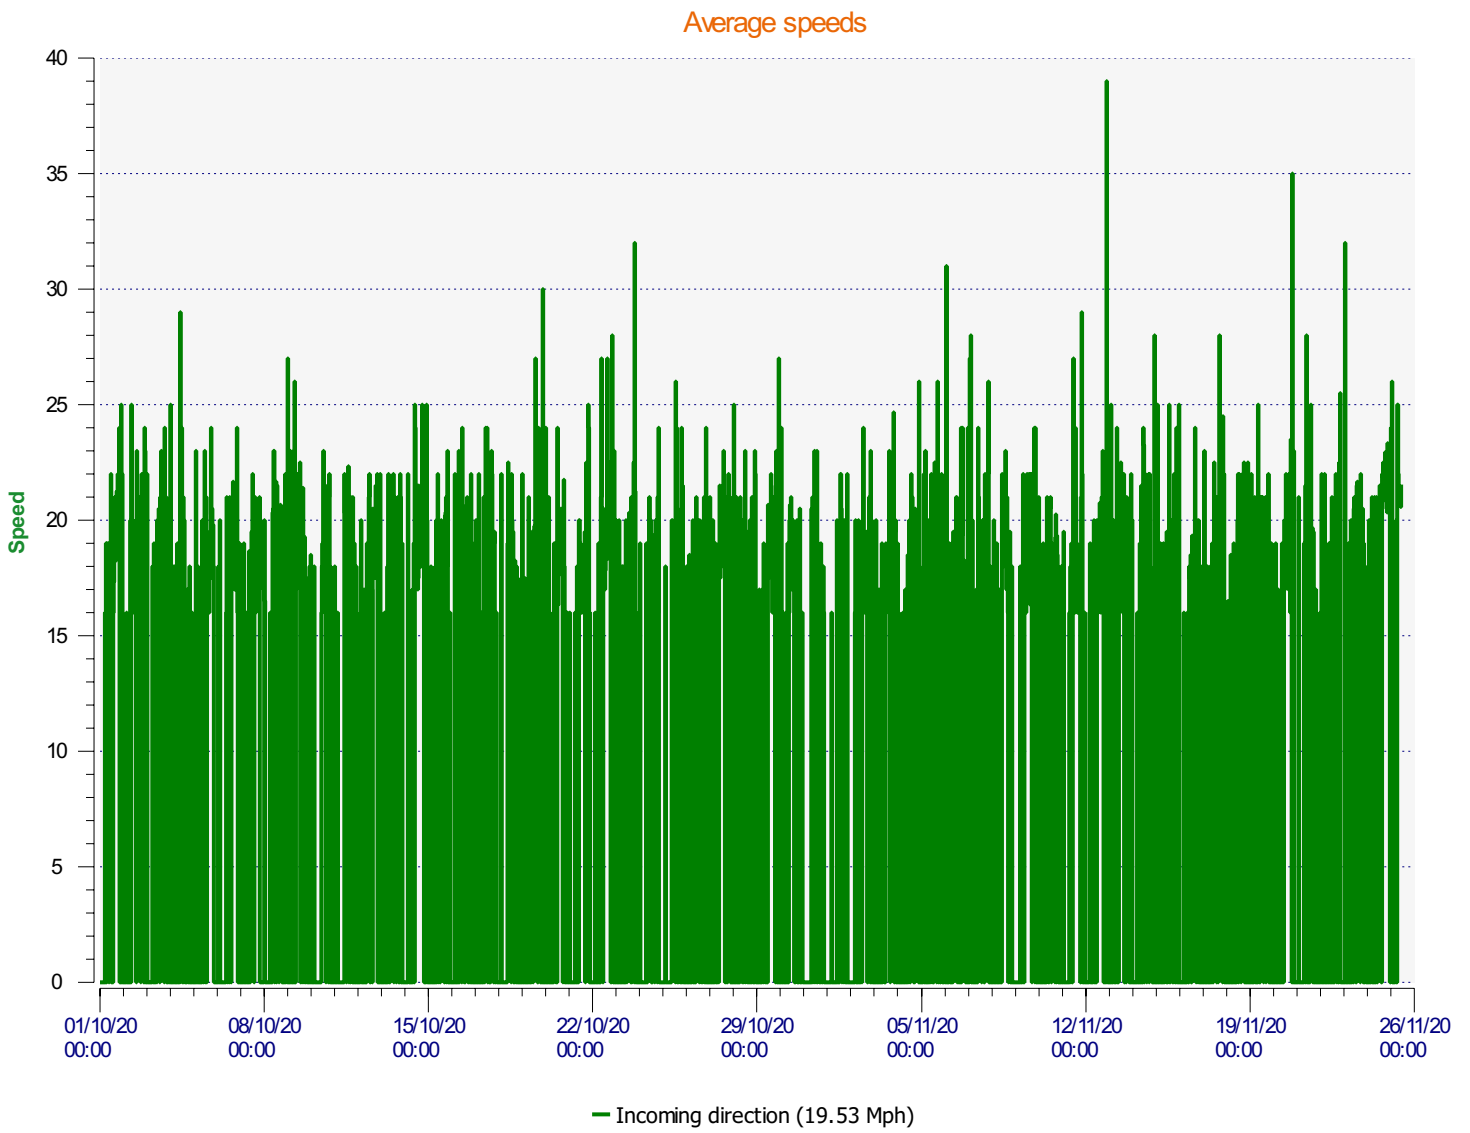

# Élan Cité

DÉTECTER • INFORMER • SÉCURISER

---

**Start date:** Thursday, October 1, 2020 12:00 AM  
**End date:** Wednesday, November 25, 2020 10:30 AM

**Location:**

**Comments:**

---

**Start date:** Thursday, October 1, 2020 12:00 AM  
**End date:** Wednesday, November 25, 2020 10:30 AM

**Location:**

**Comments:**

**Start date:** Thursday, October 1, 2020 12:00 AM  
**End date:** Wednesday, November 25, 2020 10:30 AM

**Location:**

**Comments:**

**Start date:** Thursday, October 1, 2020 12:00 AM  
**End date:** Wednesday, November 25, 2020 10:30 AM

**Location:**

**Comments:**

**Start date:** Thursday, October 1, 2020 12:00 AM  
**End date:** Wednesday, November 25, 2020 10:30 AM

**Location:**

**Comments:**

---

**Start date:** Thursday, October 1, 2020 12:00 AM  
**End date:** Wednesday, November 25, 2020 10:30 AM

**Location:**

**Comments:**

---

**Speed percentiles (incoming)**

**V30:** 17.00Mph    **V50:** 18.00Mph    **V85:** 22.00Mph

**Start date:** Thursday, October 1, 2020 12:00 AM  
**End date:** Wednesday, November 25, 2020 10:30 AM