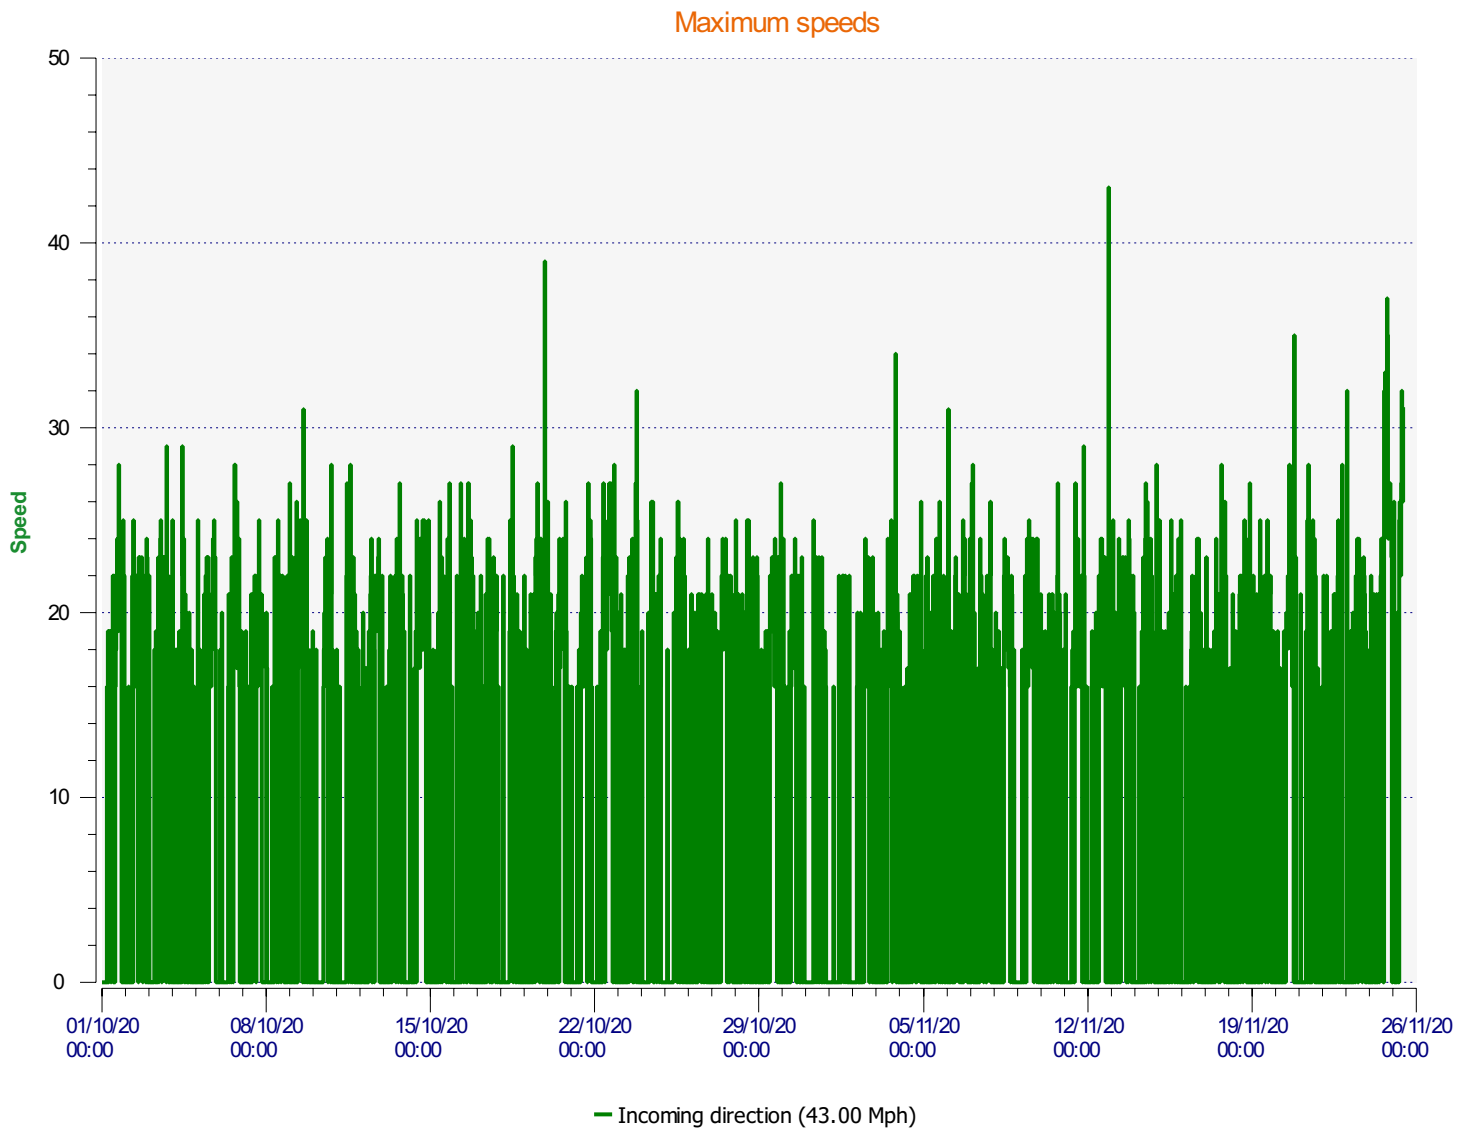

# Élan Cité

DÉTECTER • INFORMER • SÉCURISER

---

**Start date:** Thursday, October 1, 2020 12:00 AM  
**End date:** Wednesday, November 25, 2020 10:30 AM

**Location:**

**Comments:**

---

**Start date:** Thursday, October 1, 2020 12:00 AM  
**End date:** Wednesday, November 25, 2020 10:30 AM

**Location:**

**Comments:**

**Start date:** Thursday, October 1, 2020 12:00 AM  
**End date:** Wednesday, November 25, 2020 10:30 AM

**Location:**

**Comments:**

**Start date:** Thursday, October 1, 2020 12:00 AM  
**End date:** Wednesday, November 25, 2020 10:30 AM

**Location:**

**Comments:**

**Start date:** Thursday, October 1, 2020 12:00 AM  
**End date:** Wednesday, November 25, 2020 10:30 AM

**Location:**

**Comments:**

---

**Start date:** Thursday, October 1, 2020 12:00 AM  
**End date:** Wednesday, November 25, 2020 10:30 AM

**Location:**

**Comments:**

---

**Speed percentiles (incoming)**

**V30:** 17.00Mph    **V50:** 18.00Mph    **V85:** 22.00Mph

**Start date:** Thursday, October 1, 2020 12:00 AM  
**End date:** Wednesday, November 25, 2020 10:30 AM