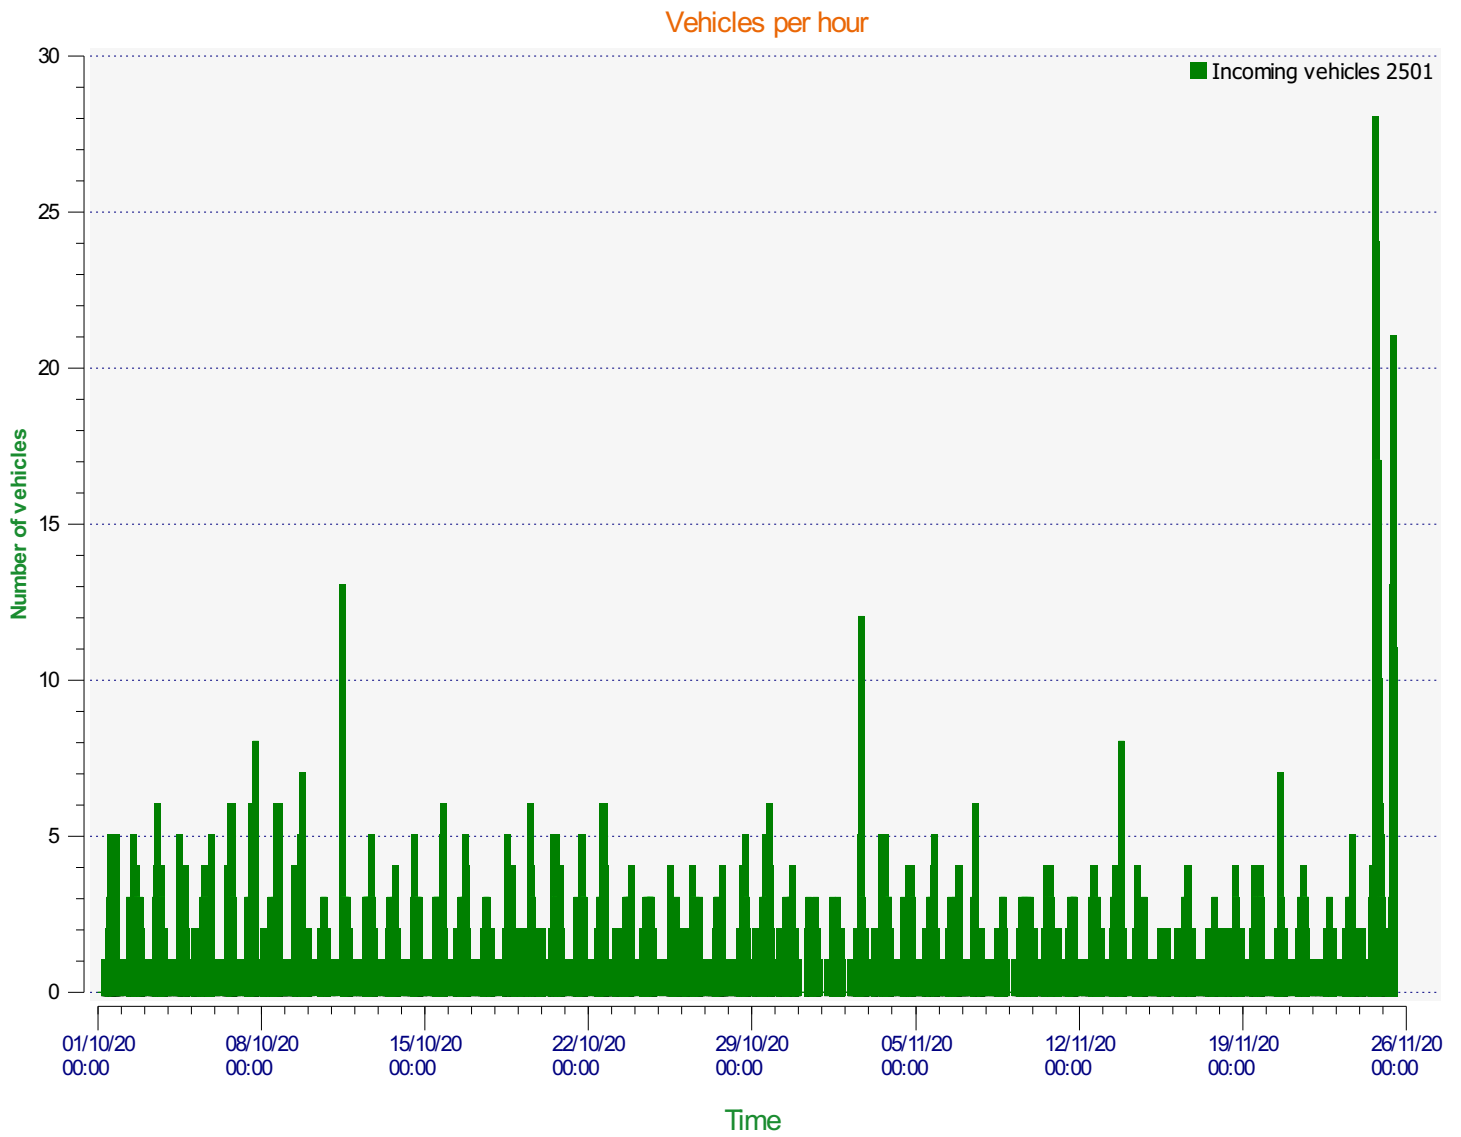

**Location:**

**Comments:**

**Start date:** Thursday, October 1, 2020 12:00 AM  
**End date:** Wednesday, November 25, 2020 10:30 AM

**Location:**

**Comments:**

**Start date:** Thursday, October 1, 2020 12:00 AM  
**End date:** Wednesday, November 25, 2020 10:30 AM

**Location:**

**Comments:**

**Start date:** Thursday, October 1, 2020 12:00 AM  
**End date:** Wednesday, November 25, 2020 10:30 AM

**Location:**

**Comments:**

---

**Start date:** Thursday, October 1, 2020 12:00 AM  
**End date:** Wednesday, November 25, 2020 10:30 AM

**Location:**

**Comments:**

---

**Speed percentiles (incoming)**

**V30:** 17.00Mph    **V50:** 18.00Mph    **V85:** 22.00Mph

**Start date:** Thursday, October 1, 2020 12:00 AM  
**End date:** Wednesday, November 25, 2020 10:30 AM