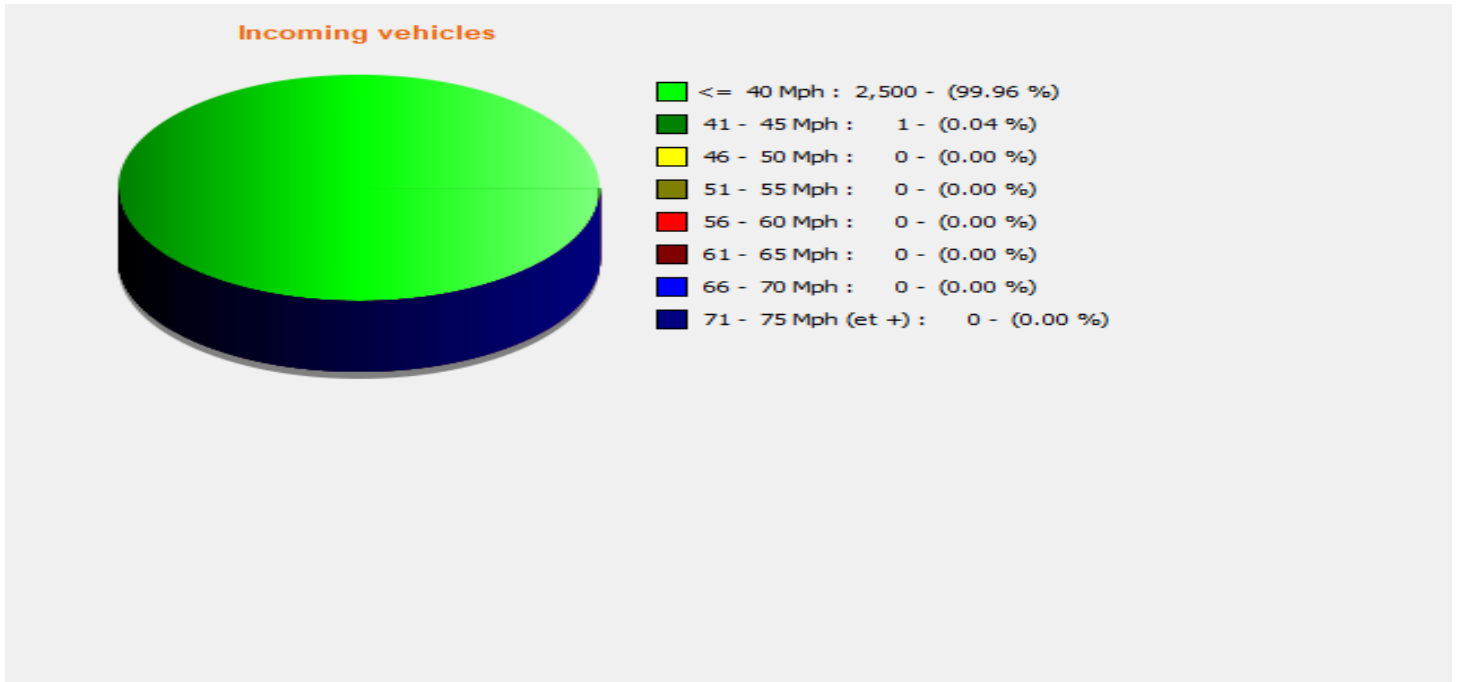

Start date: Thursday, October 1, 2020 12:00 AM
End date: Wednesday, November 25, 2020 10:30 AM

Location:

Comments: