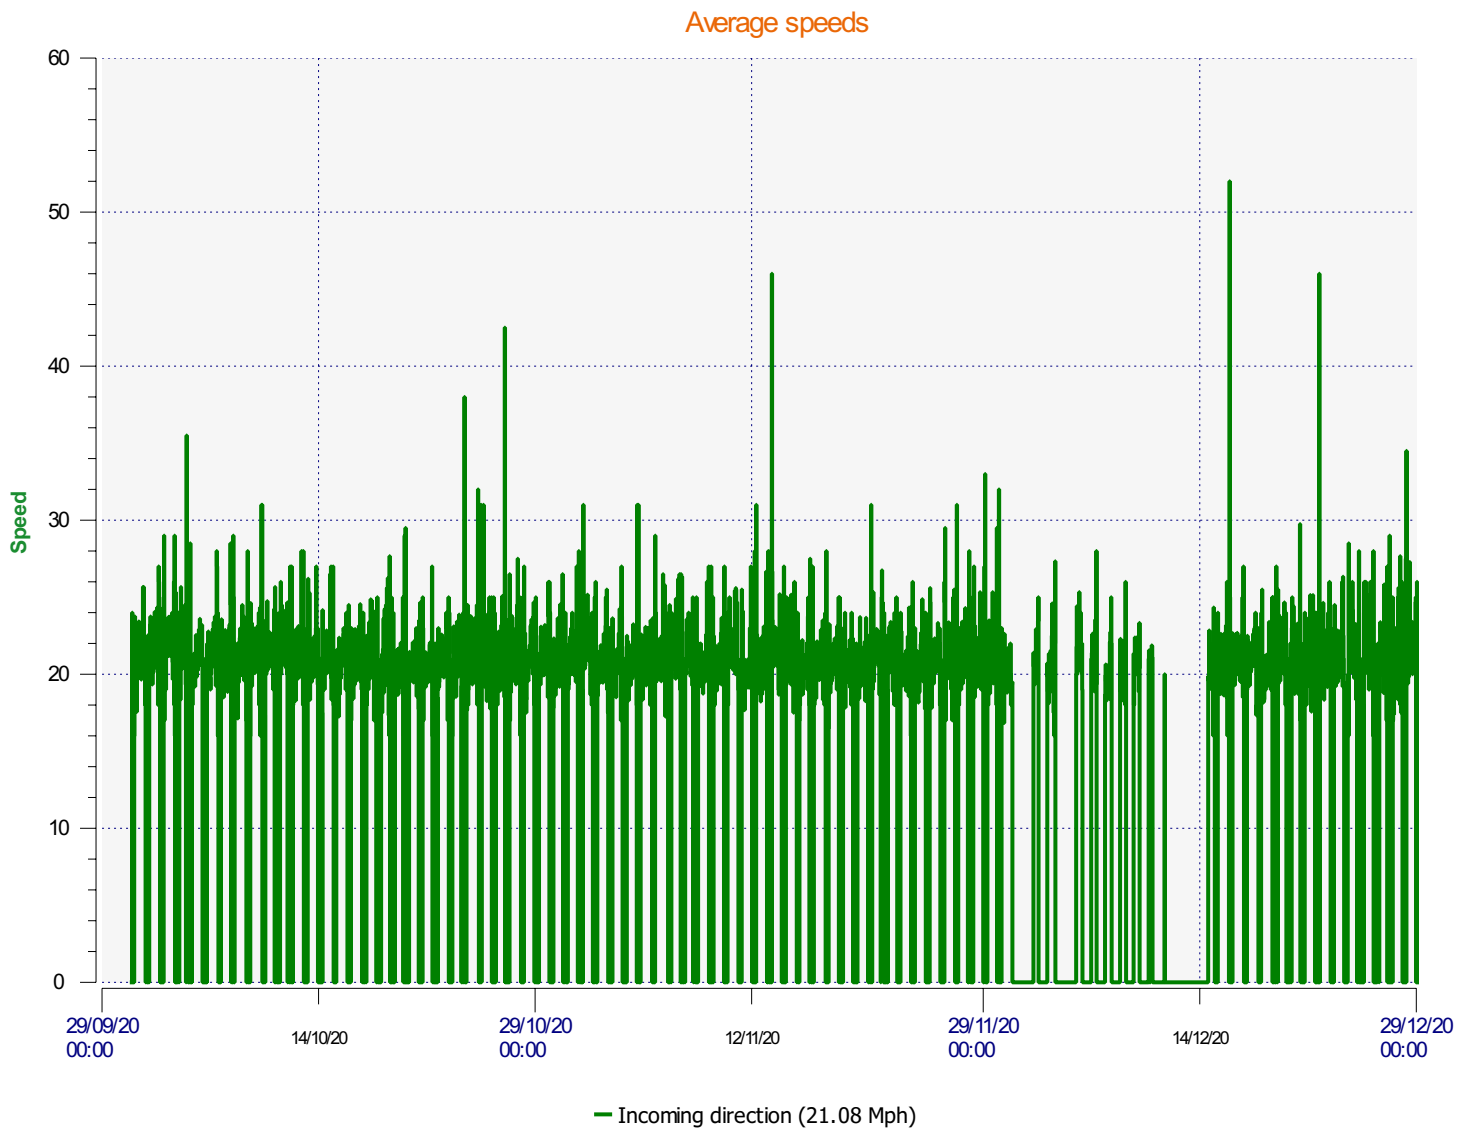

Start date: Thursday, October 1, 2020 1:30 AM
End date: Thursday, December 31, 2020 11:00 AM

Location:

Comments: