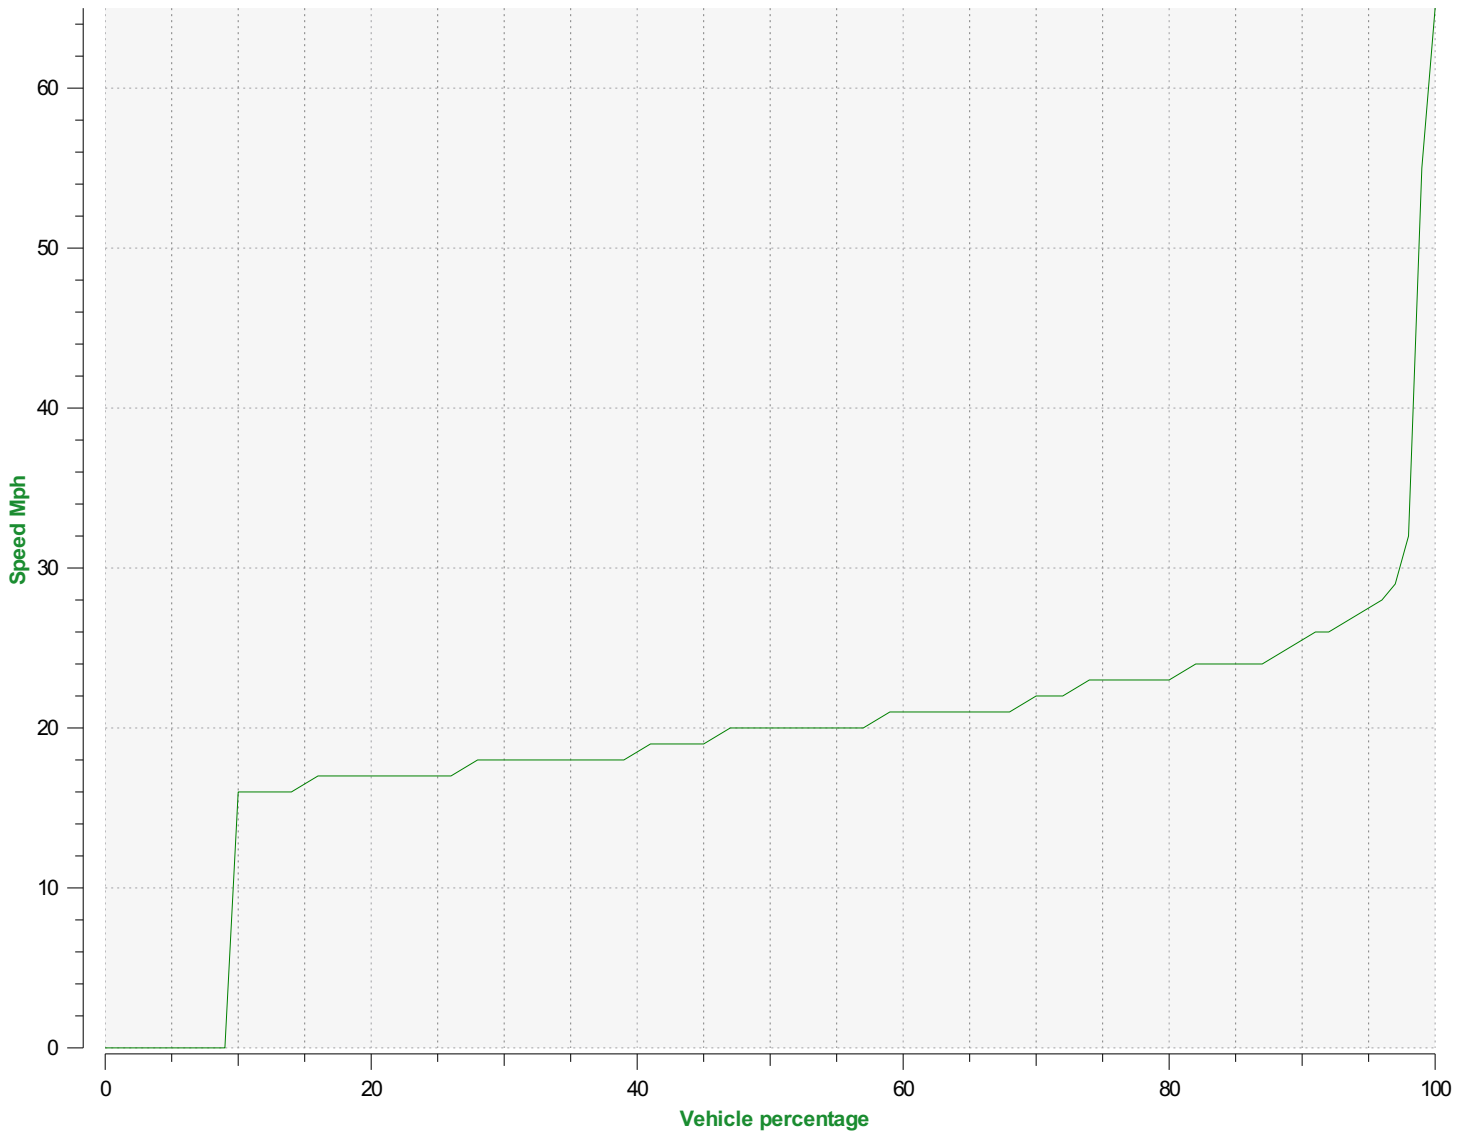

Location:

Comments:

Start date: Thursday, October 1, 2020 1:30 AM
End date: Thursday, December 31, 2020 11:00 AM

Location:

Comments:

Start date: Thursday, October 1, 2020 1:30 AM
End date: Thursday, December 31, 2020 11:00 AM

Location:

Comments:

Speed percentiles (incoming)

V30: 18.00Mph **V50:** 20.00Mph **V85:** 24.00Mph

Start date: Thursday, October 1, 2020 1:30 AM
End date: Thursday, December 31, 2020 11:00 AM

Location:

Comments:

Speed percentile(outgoing)

V30: 0.00Mph **V50:** 0.00Mph **V85:** 0.00Mph

Start date: Thursday, October 1, 2020 1:30 AM
End date: Thursday, December 31, 2020 11:00 AM

Location:

Comments: