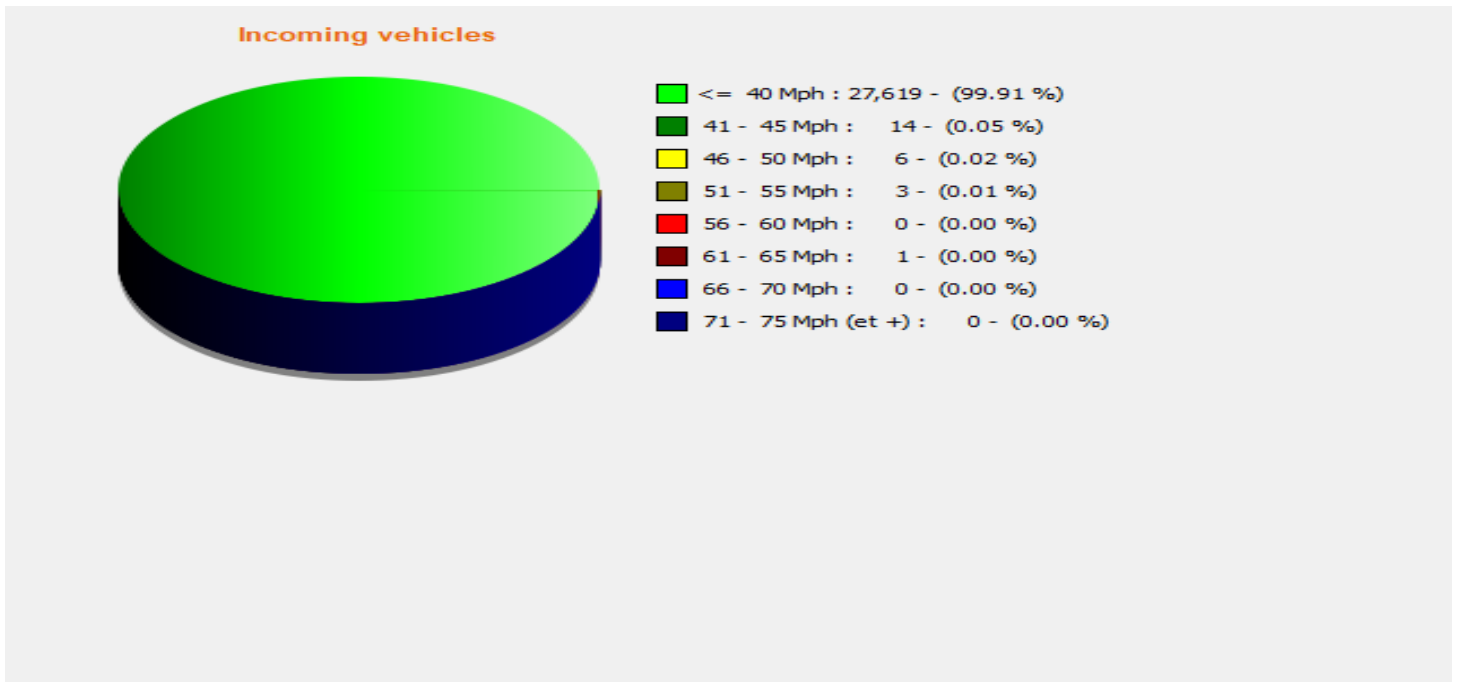

Start date: Thursday, October 1, 2020 1:30 AM
End date: Thursday, December 31, 2020 11:00 AM

Location:

Comments: