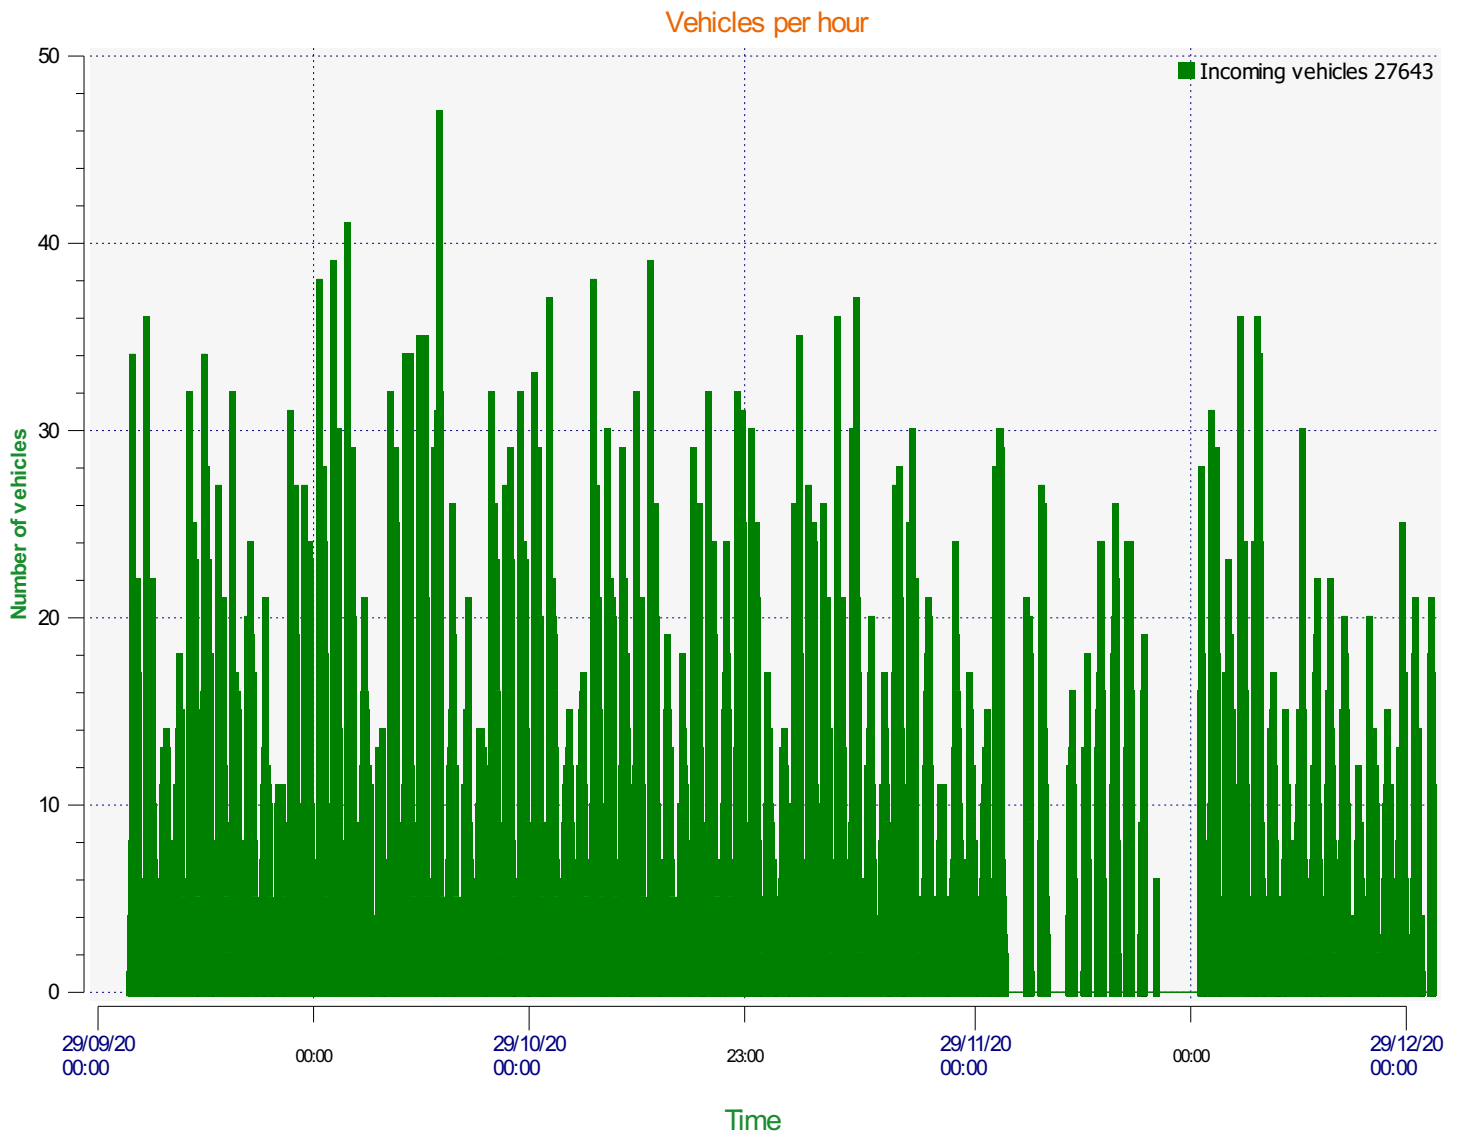

Location:

Comments:

Start date: Thursday, October 1, 2020 1:30 AM
End date: Thursday, December 31, 2020 11:00 AM

Location:

Comments:

Start date: Thursday, October 1, 2020 1:30 AM
End date: Thursday, December 31, 2020 11:00 AM

Location:

Comments:

Speed percentiles (incoming)

V30: 18.00Mph **V50:** 20.00Mph **V85:** 24.00Mph

Start date: Thursday, October 1, 2020 1:30 AM
End date: Thursday, December 31, 2020 11:00 AM

Location:

Comments:

Speed percentile(outgoing)

V30: 0.00Mph **V50:** 0.00Mph **V85:** 0.00Mph

Start date: Thursday, October 1, 2020 1:30 AM
End date: Thursday, December 31, 2020 11:00 AM

Location:

Comments: