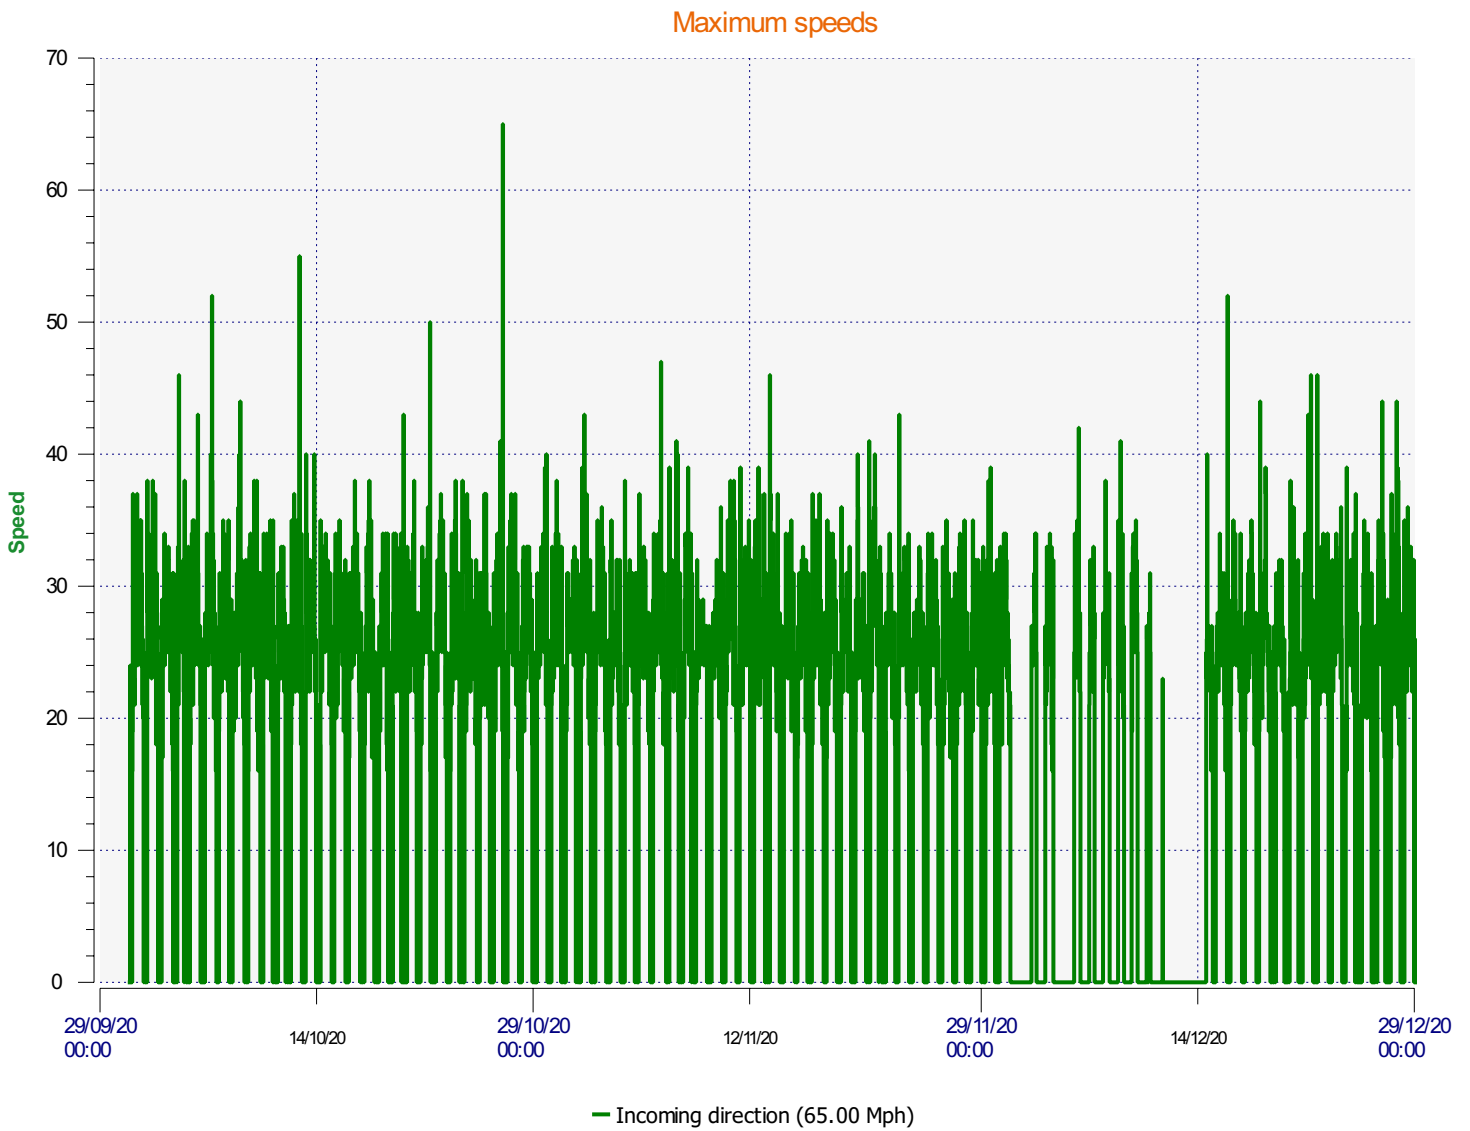

Location:

Comments:

Start date: Thursday, October 1, 2020 1:30 AM
End date: Thursday, December 31, 2020 11:00 AM

Location:

Comments:

Start date: Thursday, October 1, 2020 1:30 AM
End date: Thursday, December 31, 2020 11:00 AM

Location:

Comments:

Speed percentiles (incoming)

V30: 18.00Mph **V50:** 20.00Mph **V85:** 24.00Mph

Start date: Thursday, October 1, 2020 1:30 AM
End date: Thursday, December 31, 2020 11:00 AM

Location:

Comments:

Speed percentile(outgoing)

V30: 0.00Mph **V50:** 0.00Mph **V85:** 0.00Mph

Start date: Thursday, October 1, 2020 1:30 AM
End date: Thursday, December 31, 2020 11:00 AM

Location:

Comments: