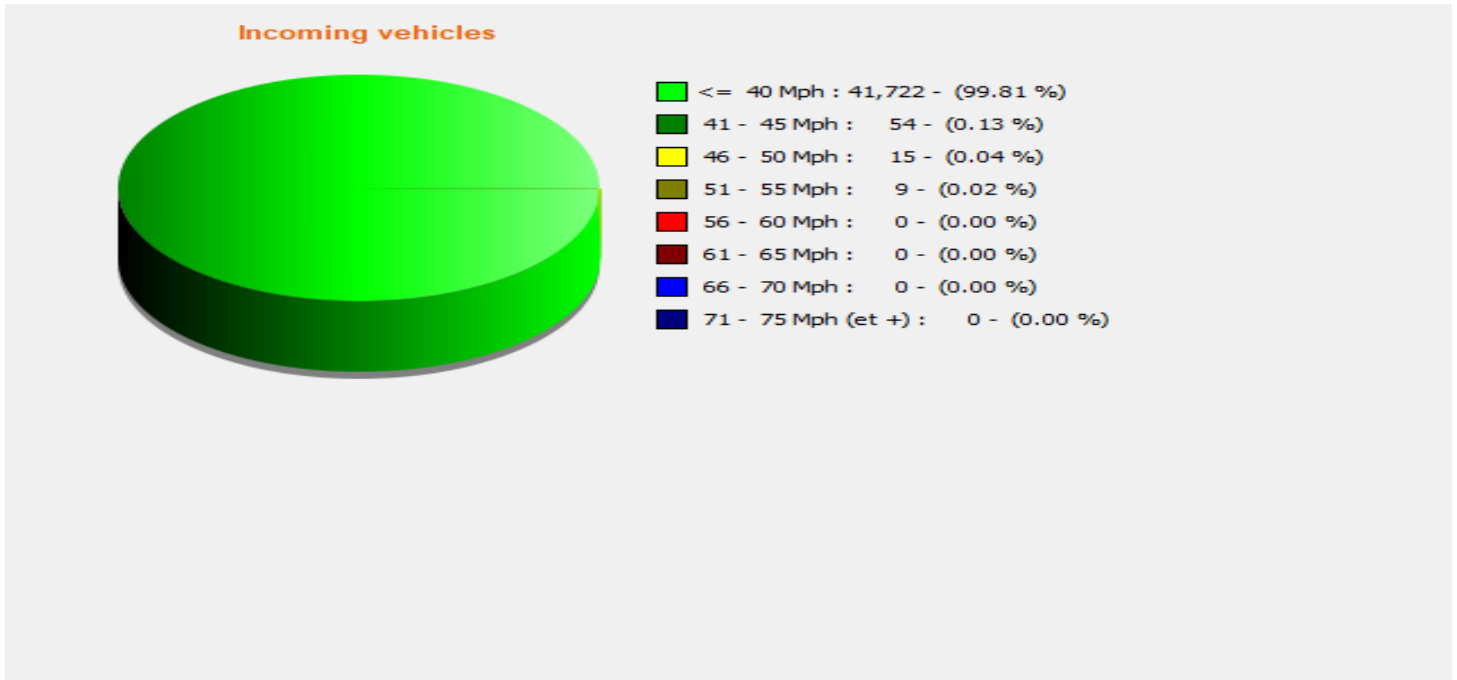

Start date: Thursday, October 1, 2020 12:00 AM
End date: Thursday, December 31, 2020 10:30 AM

Location:

Comments: