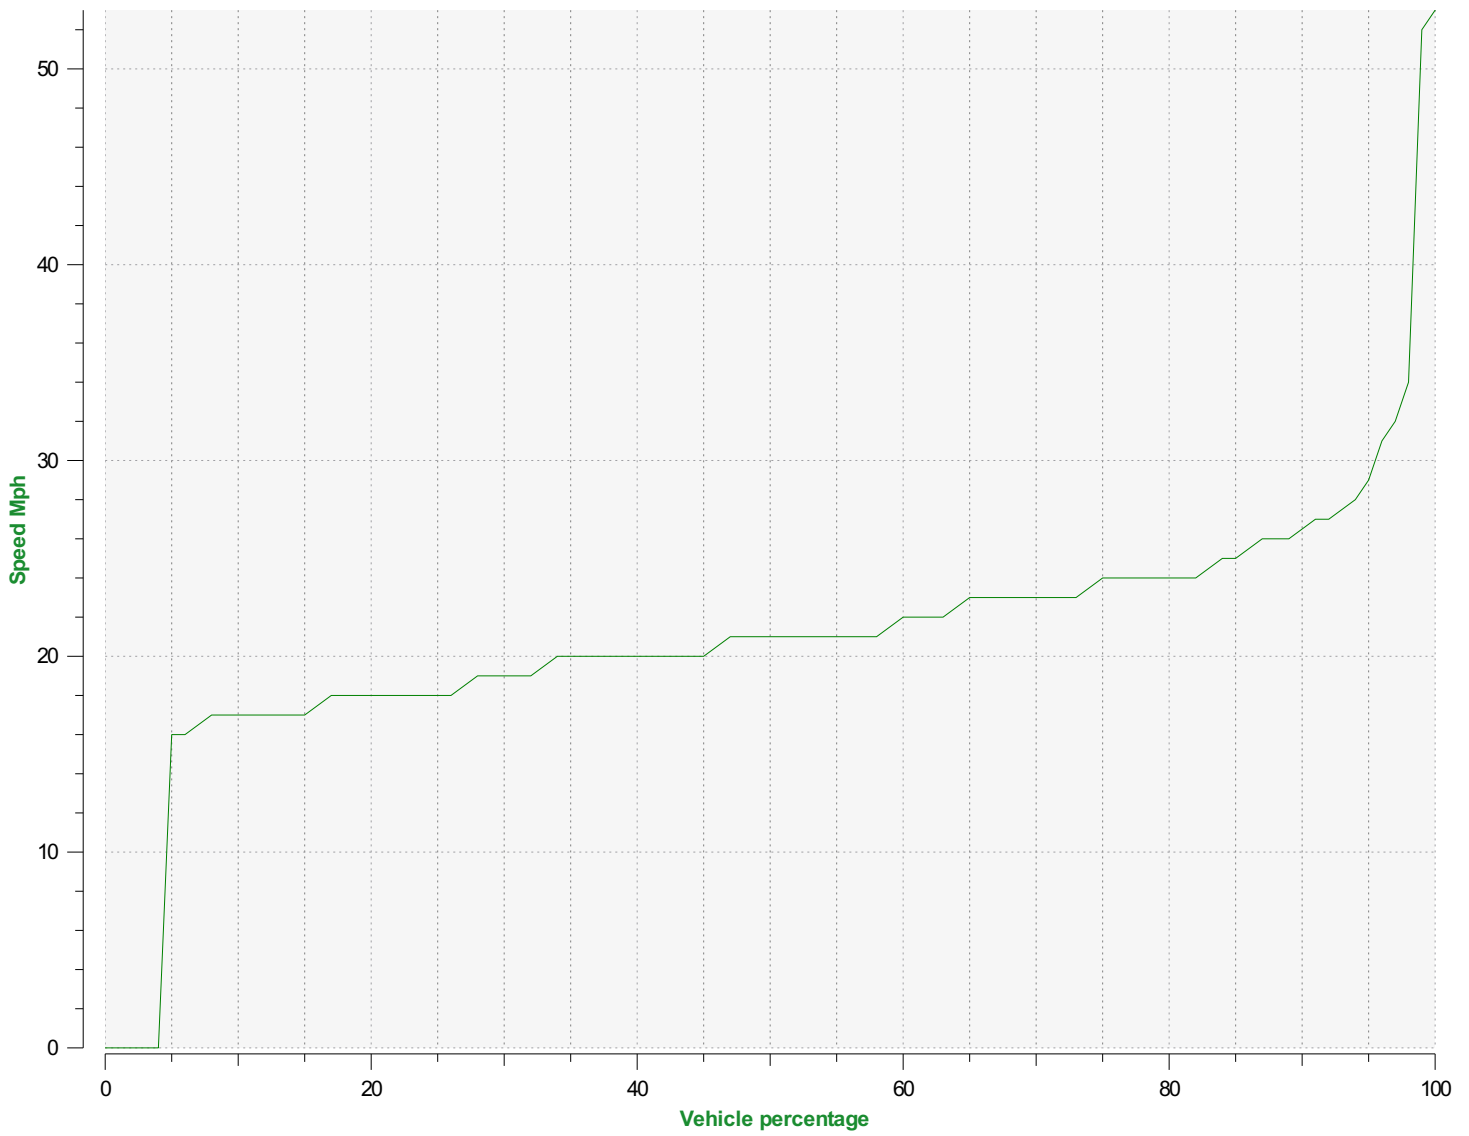

Location:

Comments:

Start date: Thursday, October 1, 2020 12:00 AM
End date: Thursday, December 31, 2020 10:30 AM

Location:

Comments:

Start date: Thursday, October 1, 2020 12:00 AM
End date: Thursday, December 31, 2020 10:30 AM

Location:

Comments:

Speed percentiles (incoming)

V30: 19.00Mph **V50:** 21.00Mph **V85:** 25.00Mph

Start date: Thursday, October 1, 2020 12:00 AM
End date: Thursday, December 31, 2020 10:30 AM

Location:

Comments:

Speed percentile(outgoing)

V30: 0.00Mph **V50:** 0.00Mph **V85:** 0.00Mph

Start date: Thursday, October 1, 2020 12:00 AM
End date: Thursday, December 31, 2020 10:30 AM

Location:

Comments: