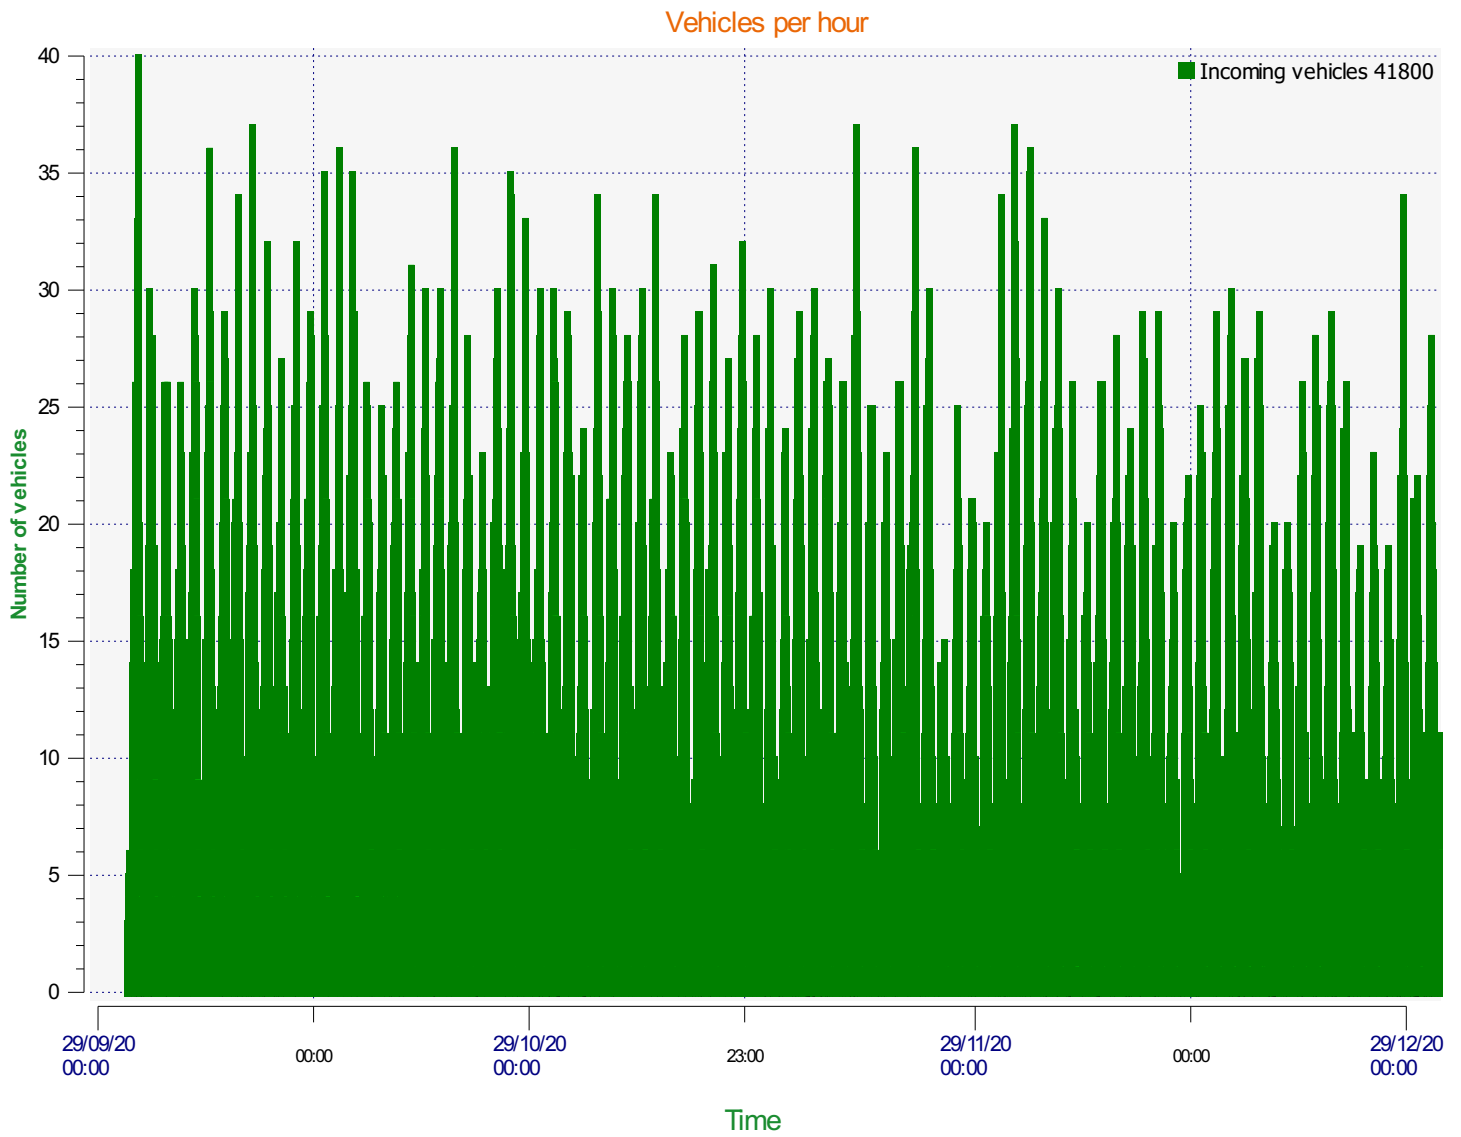

Location:

Comments:

Start date: Thursday, October 1, 2020 12:00 AM
End date: Thursday, December 31, 2020 10:30 AM

Location:

Comments:

Start date: Thursday, October 1, 2020 12:00 AM
End date: Thursday, December 31, 2020 10:30 AM

Location:

Comments:

Speed percentiles (incoming)

V30: 19.00Mph **V50:** 21.00Mph **V85:** 25.00Mph

Start date: Thursday, October 1, 2020 12:00 AM
End date: Thursday, December 31, 2020 10:30 AM

Location:

Comments:

Speed percentile(outgoing)

V30: 0.00Mph **V50:** 0.00Mph **V85:** 0.00Mph

Start date: Thursday, October 1, 2020 12:00 AM
End date: Thursday, December 31, 2020 10:30 AM

Location:

Comments: