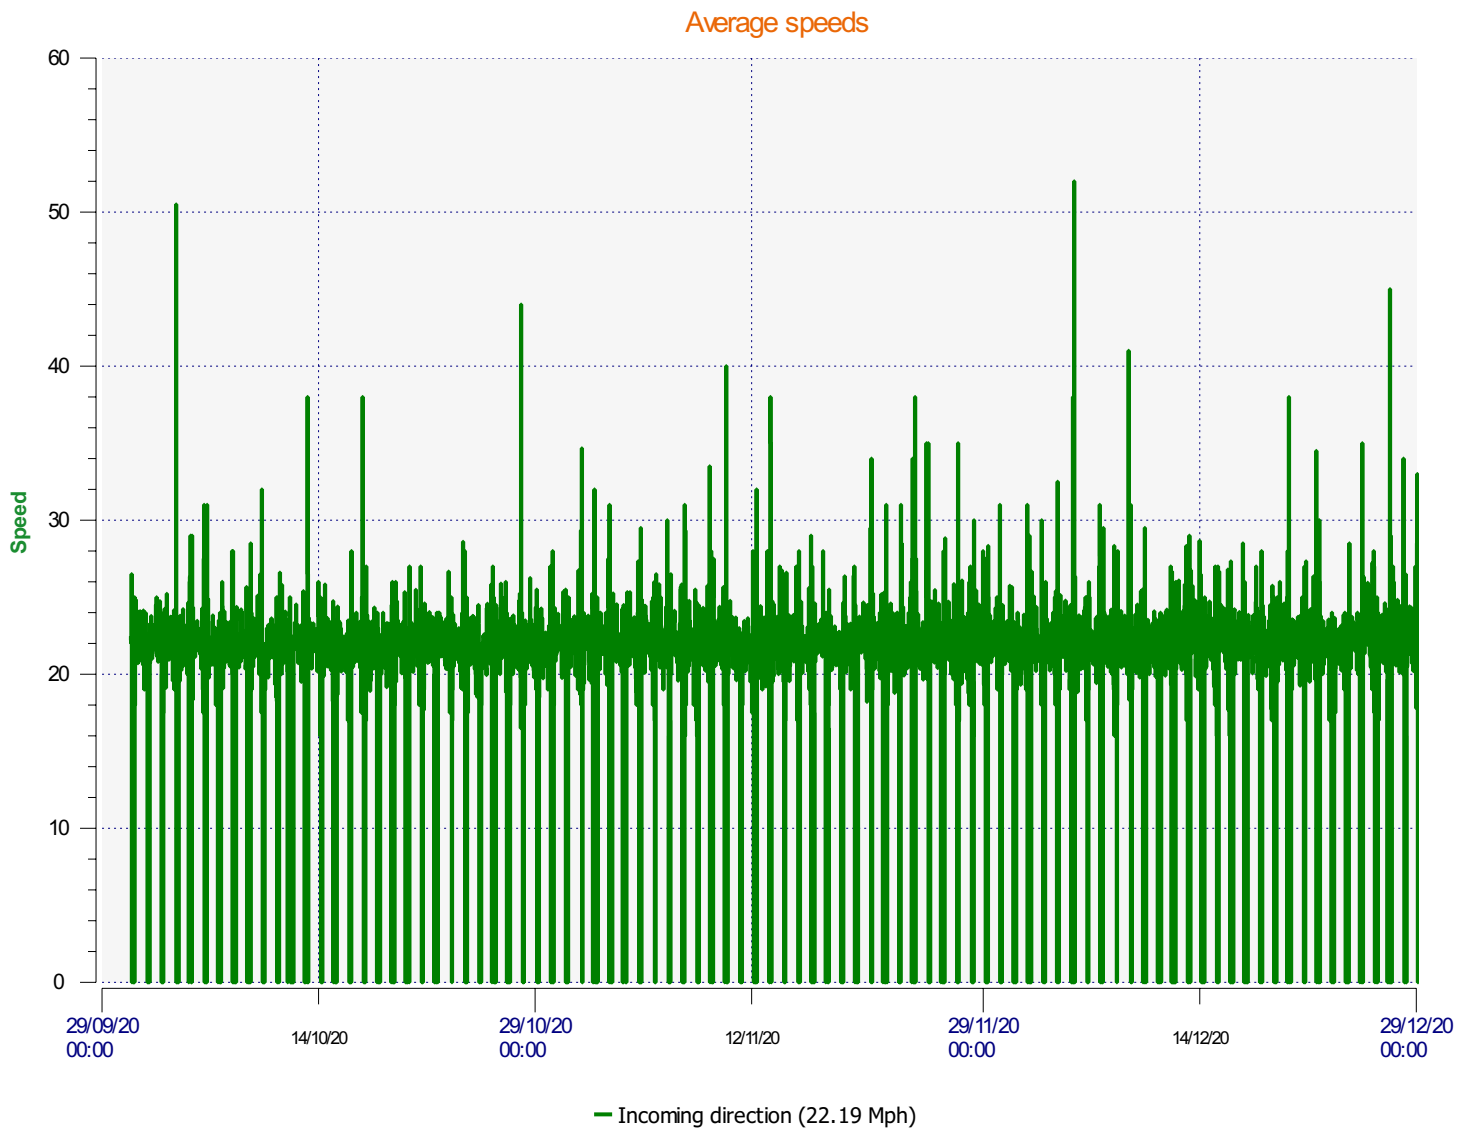

Start date: Thursday, October 1, 2020 12:00 AM
End date: Thursday, December 31, 2020 10:30 AM

Location:

Comments: