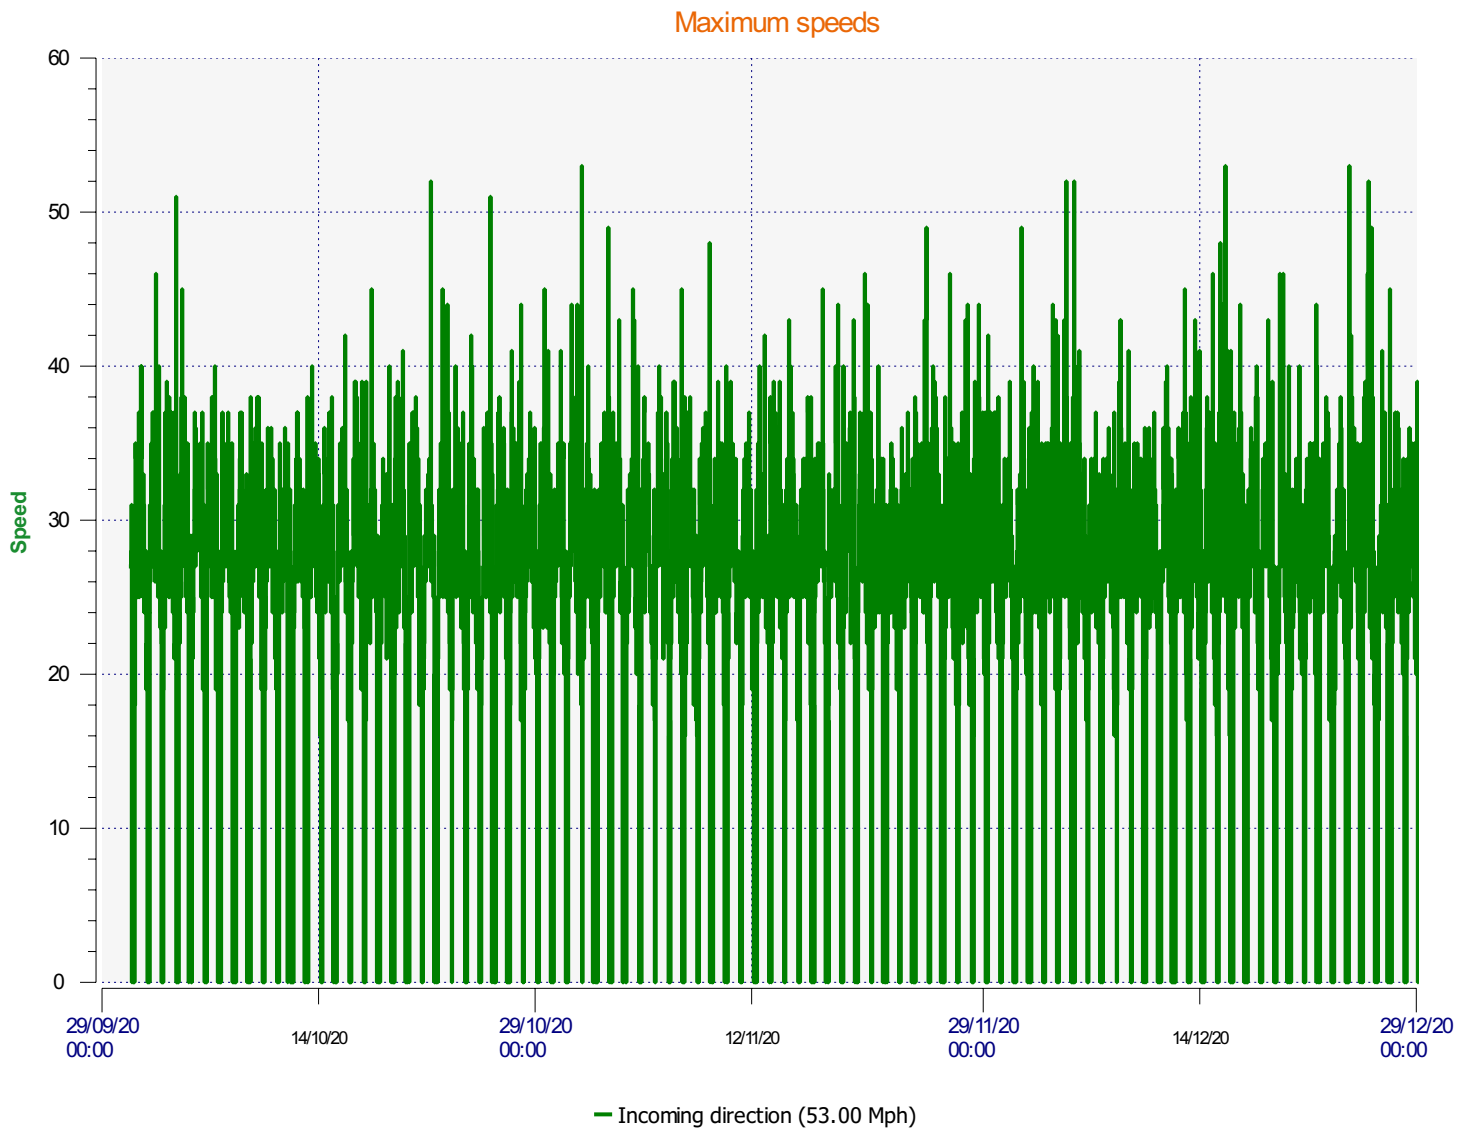

Location:

Comments:

Start date: Thursday, October 1, 2020 12:00 AM
End date: Thursday, December 31, 2020 10:30 AM

Location:

Comments:

Start date: Thursday, October 1, 2020 12:00 AM
End date: Thursday, December 31, 2020 10:30 AM

Location:

Comments:

Speed percentiles (incoming)

V30: 19.00Mph **V50:** 21.00Mph **V85:** 25.00Mph

Start date: Thursday, October 1, 2020 12:00 AM
End date: Thursday, December 31, 2020 10:30 AM

Location:

Comments:

Speed percentile(outgoing)

V30: 0.00Mph **V50:** 0.00Mph **V85:** 0.00Mph

Start date: Thursday, October 1, 2020 12:00 AM
End date: Thursday, December 31, 2020 10:30 AM

Location:

Comments: