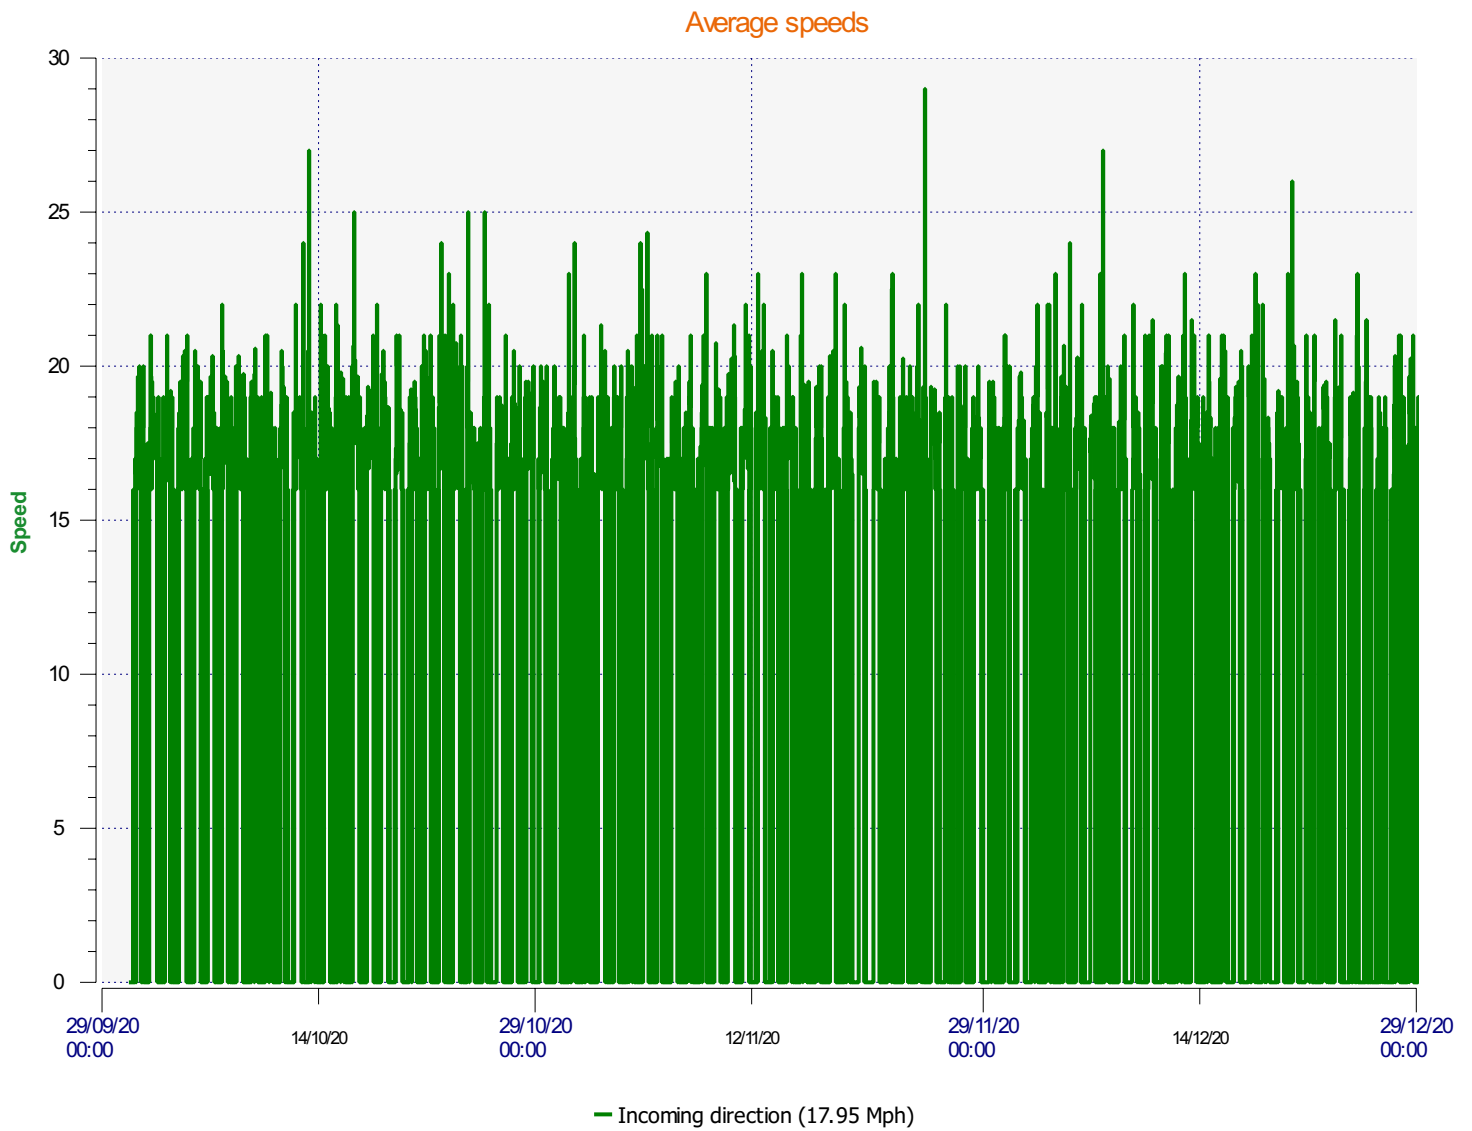

# Élan Cité

DÉTECTER • INFORMER • SÉCURISER

---

**Start date:** Thursday, October 1, 2020 12:00 AM  
**End date:** Thursday, December 31, 2020 10:00 AM

**Location:**

**Comments:**

---

**Start date:** Thursday, October 1, 2020 12:00 AM  
**End date:** Thursday, December 31, 2020 10:00 AM

**Location:**

**Comments:**

**Start date:** Thursday, October 1, 2020 12:00 AM  
**End date:** Thursday, December 31, 2020 10:00 AM

**Location:**

**Comments:**

**Start date:** Thursday, October 1, 2020 12:00 AM  
**End date:** Thursday, December 31, 2020 10:00 AM

**Location:**

**Comments:**

**Start date:** Thursday, October 1, 2020 12:00 AM  
**End date:** Thursday, December 31, 2020 10:00 AM

**Location:**

**Comments:**

---

**Start date:** Thursday, October 1, 2020 12:00 AM  
**End date:** Thursday, December 31, 2020 10:00 AM

**Location:**

**Comments:**

---

**Speed percentiles (incoming)**

**V30:** 0.00Mph    **V50:** 17.00Mph    **V85:** 19.00Mph

**Start date:** Thursday, October 1, 2020 12:00 AM  
**End date:** Thursday, December 31, 2020 10:00 AM