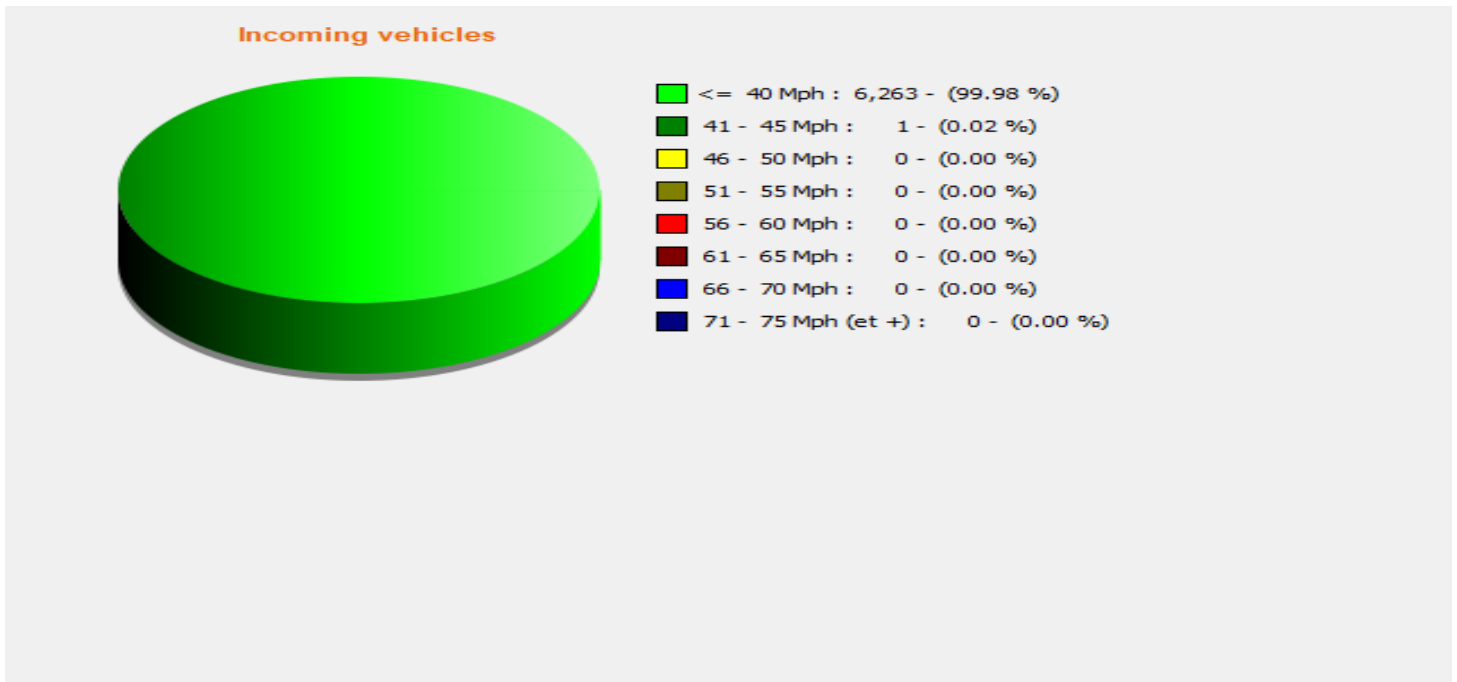

Start date: Thursday, October 1, 2020 12:00 AM
End date: Thursday, December 31, 2020 10:00 AM

Location:

Comments: