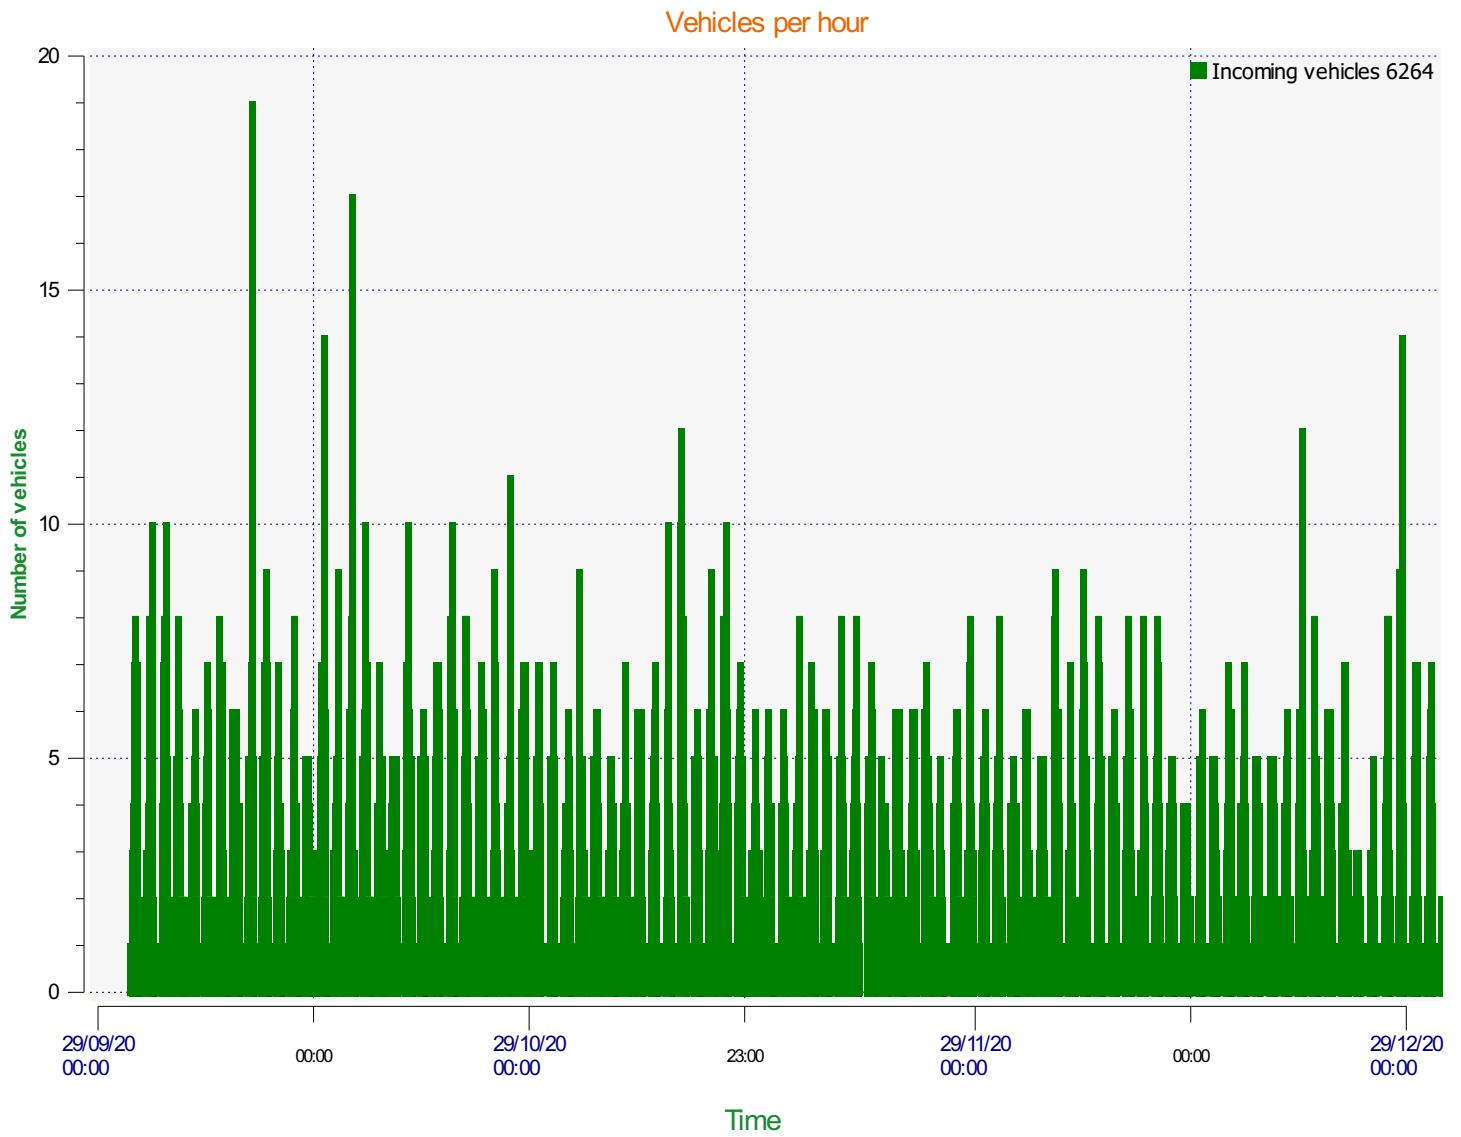

**Location:**

**Comments:**

**Start date:** Thursday, October 1, 2020 12:00 AM  
**End date:** Thursday, December 31, 2020 10:00 AM

**Location:**

**Comments:**

**Start date:** Thursday, October 1, 2020 12:00 AM  
**End date:** Thursday, December 31, 2020 10:00 AM

**Location:**

**Comments:**

**Start date:** Thursday, October 1, 2020 12:00 AM  
**End date:** Thursday, December 31, 2020 10:00 AM

**Location:**

**Comments:**

---

**Start date:** Thursday, October 1, 2020 12:00 AM  
**End date:** Thursday, December 31, 2020 10:00 AM

**Location:**

**Comments:**

---

**Speed percentiles (incoming)**

**V30:** 0.00Mph    **V50:** 17.00Mph    **V85:** 19.00Mph

**Start date:** Thursday, October 1, 2020 12:00 AM  
**End date:** Thursday, December 31, 2020 10:00 AM

**Location:**

**Comments:**

**Speed percentile(outgoing)**

**V30:** 0.00Mph    **V50:** 0.00Mph    **V85:** 0.00Mph

**Start date:** Thursday, October 1, 2020 12:00 AM  
**End date:** Thursday, December 31, 2020 10:00 AM