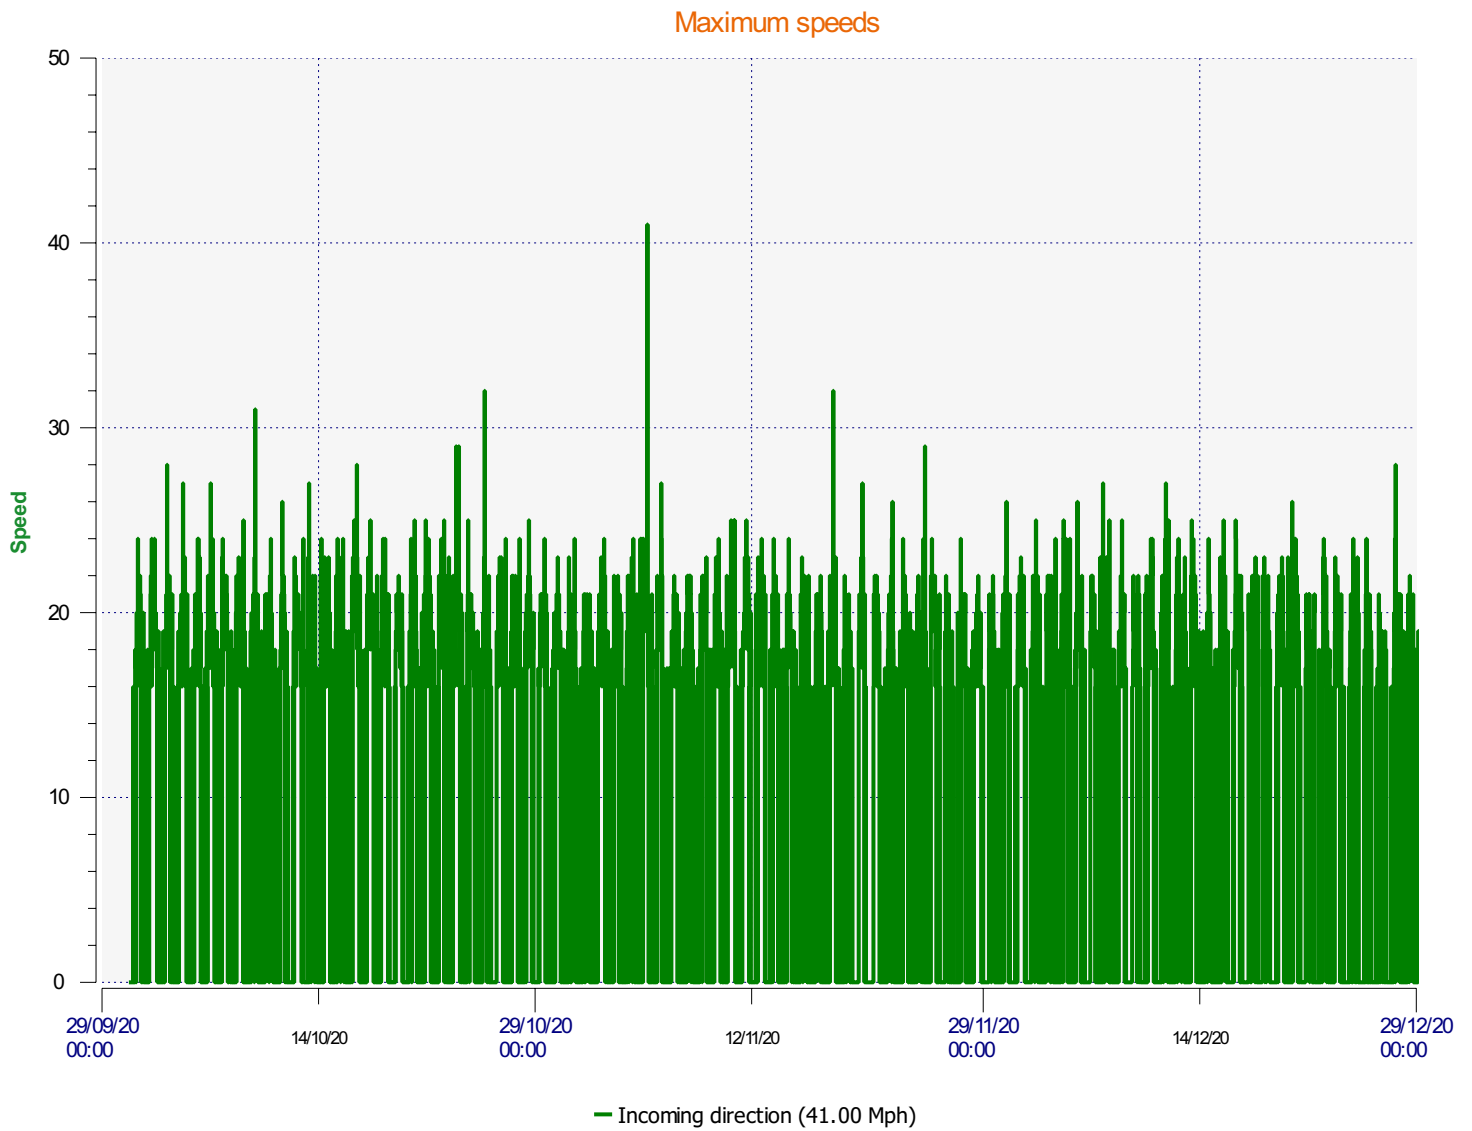

# Élan Cité

DÉTECTER • INFORMER • SÉCURISER

---

**Start date:** Thursday, October 1, 2020 12:00 AM  
**End date:** Thursday, December 31, 2020 10:00 AM

**Location:**

**Comments:**

---

**Start date:** Thursday, October 1, 2020 12:00 AM  
**End date:** Thursday, December 31, 2020 10:00 AM

**Location:**

**Comments:**

**Start date:** Thursday, October 1, 2020 12:00 AM  
**End date:** Thursday, December 31, 2020 10:00 AM

**Location:**

**Comments:**

**Start date:** Thursday, October 1, 2020 12:00 AM  
**End date:** Thursday, December 31, 2020 10:00 AM

**Location:**

**Comments:**

**Start date:** Thursday, October 1, 2020 12:00 AM  
**End date:** Thursday, December 31, 2020 10:00 AM

**Location:**

**Comments:**

---

**Start date:** Thursday, October 1, 2020 12:00 AM  
**End date:** Thursday, December 31, 2020 10:00 AM

**Location:**

**Comments:**

---

**Speed percentiles (incoming)**

**V30:** 0.00Mph    **V50:** 17.00Mph    **V85:** 19.00Mph

**Start date:** Thursday, October 1, 2020 12:00 AM  
**End date:** Thursday, December 31, 2020 10:00 AM