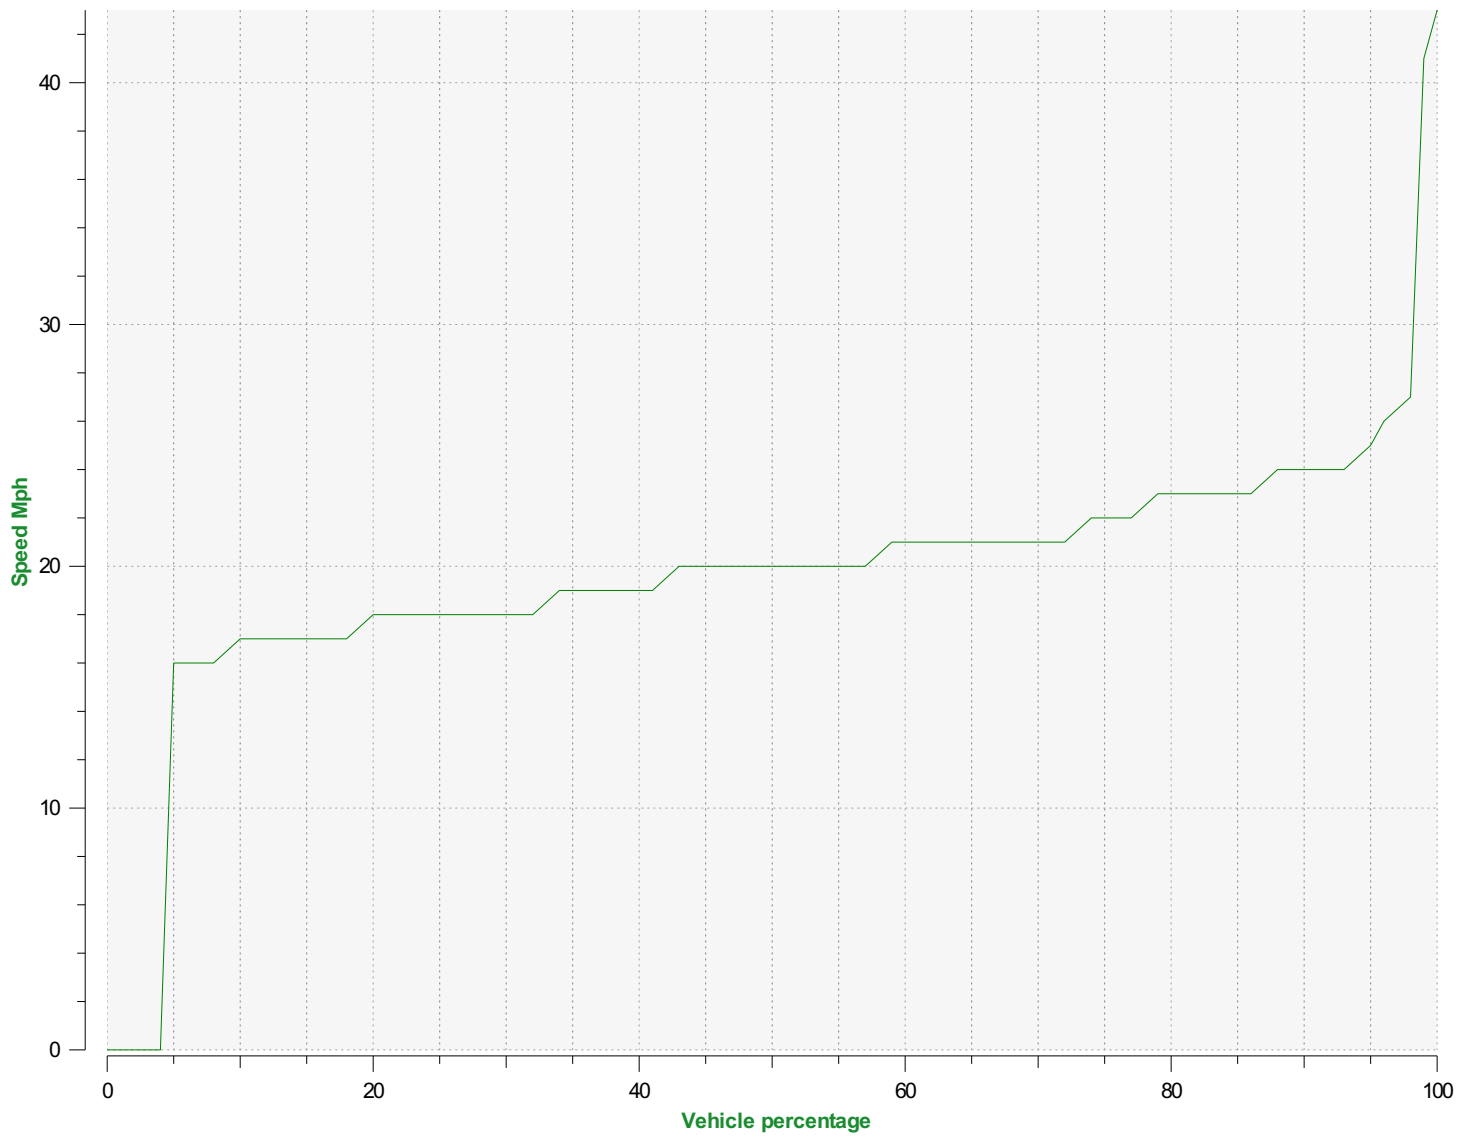

Location: SBnd WDLR

Comments:

Start date: Thursday, October 1, 2020 12:00 AM
End date: Thursday, December 31, 2020 10:30 AM

Location: SBnd WDLR

Comments:

Start date: Thursday, October 1, 2020 12:00 AM
End date: Thursday, December 31, 2020 10:30 AM

Location: SBnd WDLR

Comments:

Speed percentiles (incoming)

V30: 18.00Mph **V50:** 20.00Mph **V85:** 23.00Mph

Start date: Thursday, October 1, 2020 12:00 AM
End date: Thursday, December 31, 2020 10:30 AM

Location: SBnd WDLR