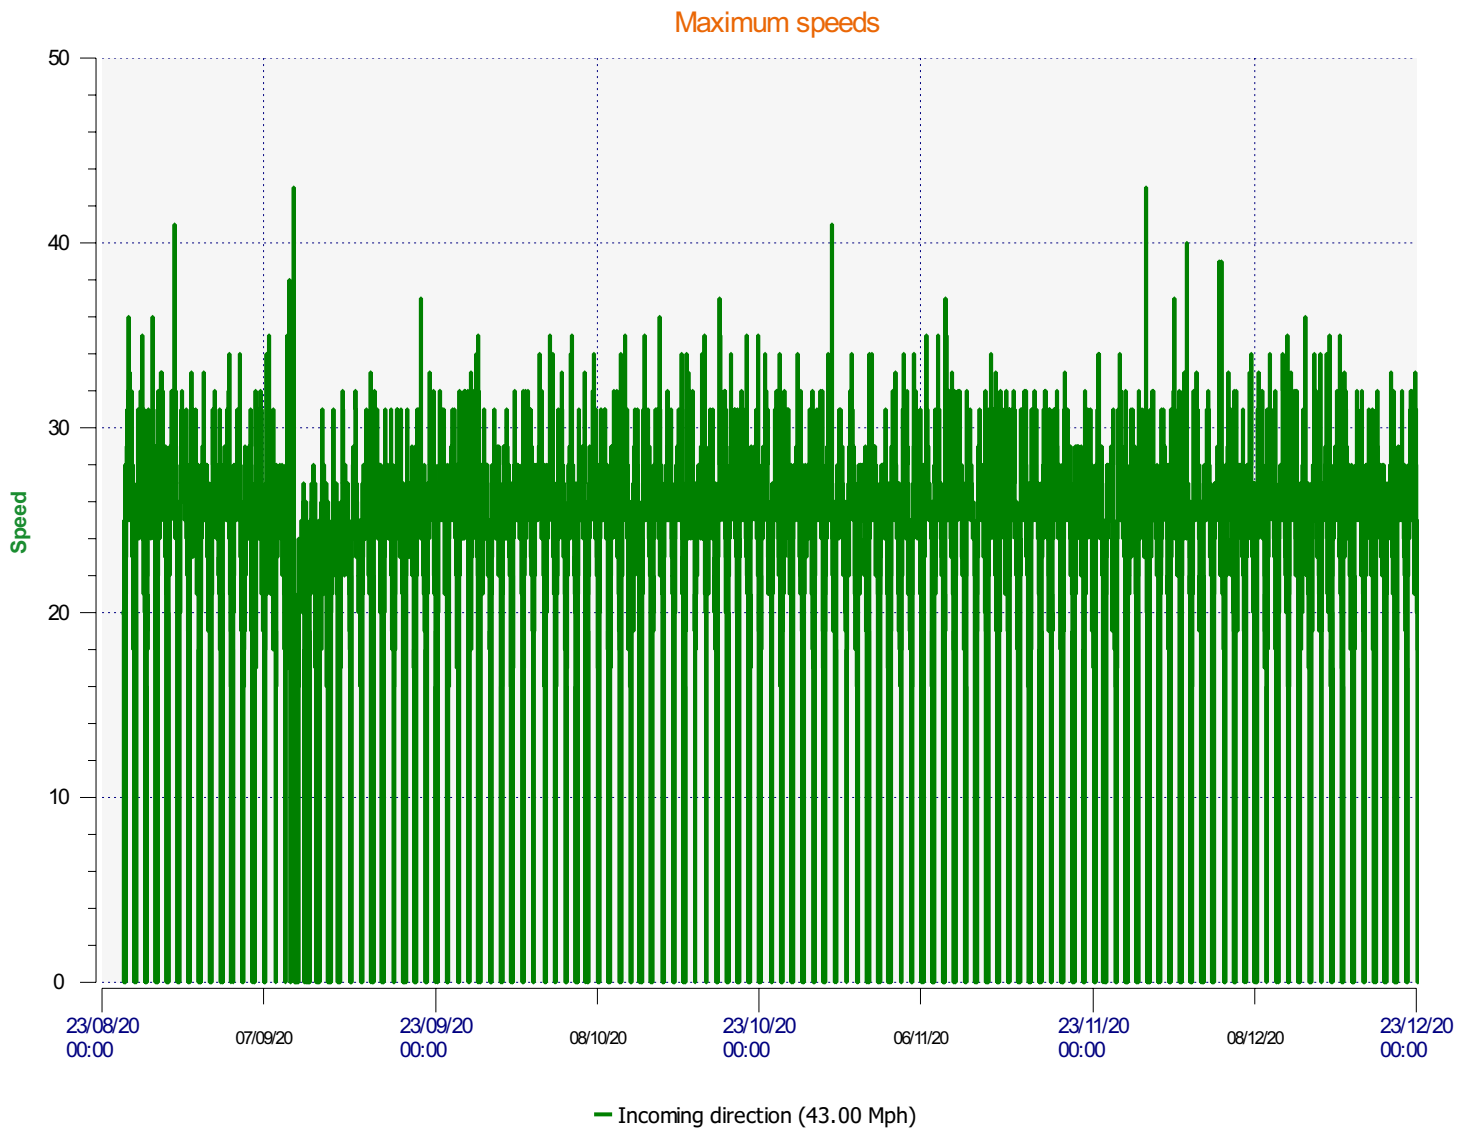

Location: SBnd WDLR

Comments:

Start date: Thursday, October 1, 2020 12:00 AM
End date: Thursday, December 31, 2020 10:30 AM

Location: SBnd WDLR

Comments:

Start date: Thursday, October 1, 2020 12:00 AM
End date: Thursday, December 31, 2020 10:30 AM

Location: SBnd WDLR

Comments:

Speed percentiles (incoming)

V30: 18.00Mph **V50:** 20.00Mph **V85:** 23.00Mph

Start date: Thursday, October 1, 2020 12:00 AM
End date: Thursday, December 31, 2020 10:30 AM

Location: SBnd WDLR

Comments:

Speed percentile(outgoing)

V30: 0.00Mph **V50:** 0.00Mph **V85:** 0.00Mph

Start date: Thursday, October 1, 2020 12:00 AM
End date: Thursday, December 31, 2020 10:30 AM

Location: SBnd WDLR

Comments: