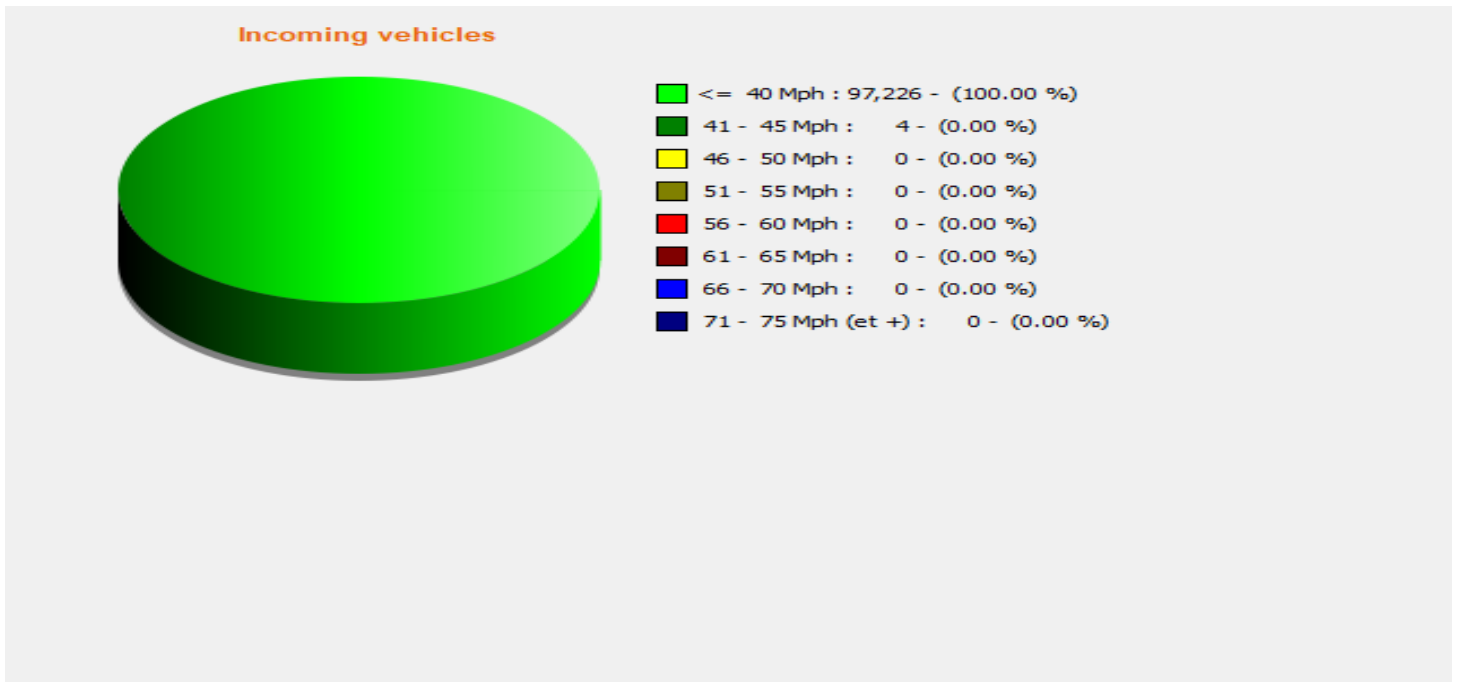

Start date: Thursday, October 1, 2020 12:00 AM
End date: Thursday, December 31, 2020 10:30 AM

Location: SBnd WDLR

Comments: