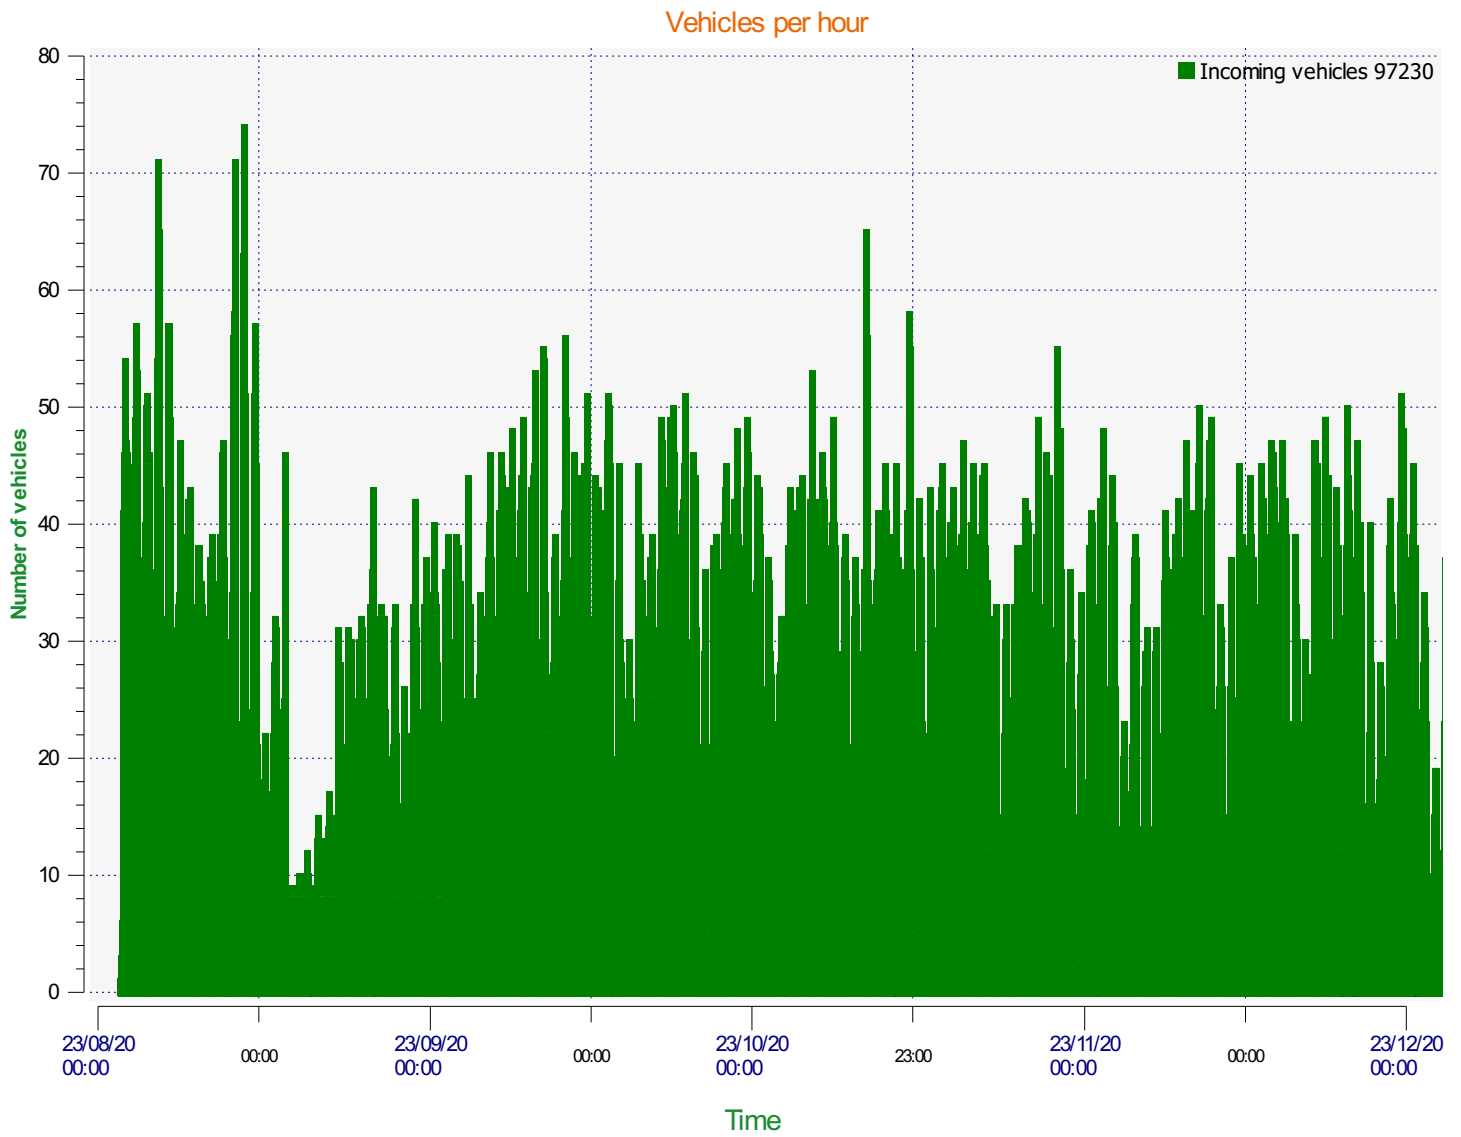

Location: SBnd WDLR

Comments:

Start date: Thursday, October 1, 2020 12:00 AM
End date: Thursday, December 31, 2020 10:30 AM

Location: SBnd WDLR

Comments:

Start date: Thursday, October 1, 2020 12:00 AM
End date: Thursday, December 31, 2020 10:30 AM

Location: SBnd WDLR

Comments:

Speed percentiles (incoming)

V30: 18.00Mph **V50:** 20.00Mph **V85:** 23.00Mph

Start date: Thursday, October 1, 2020 12:00 AM
End date: Thursday, December 31, 2020 10:30 AM

Location: SBnd WDLR

Comments:

Speed percentile(outgoing)

V30: 0.00Mph **V50:** 0.00Mph **V85:** 0.00Mph

Start date: Thursday, October 1, 2020 12:00 AM
End date: Thursday, December 31, 2020 10:30 AM

Location: SBnd WDLR

Comments: