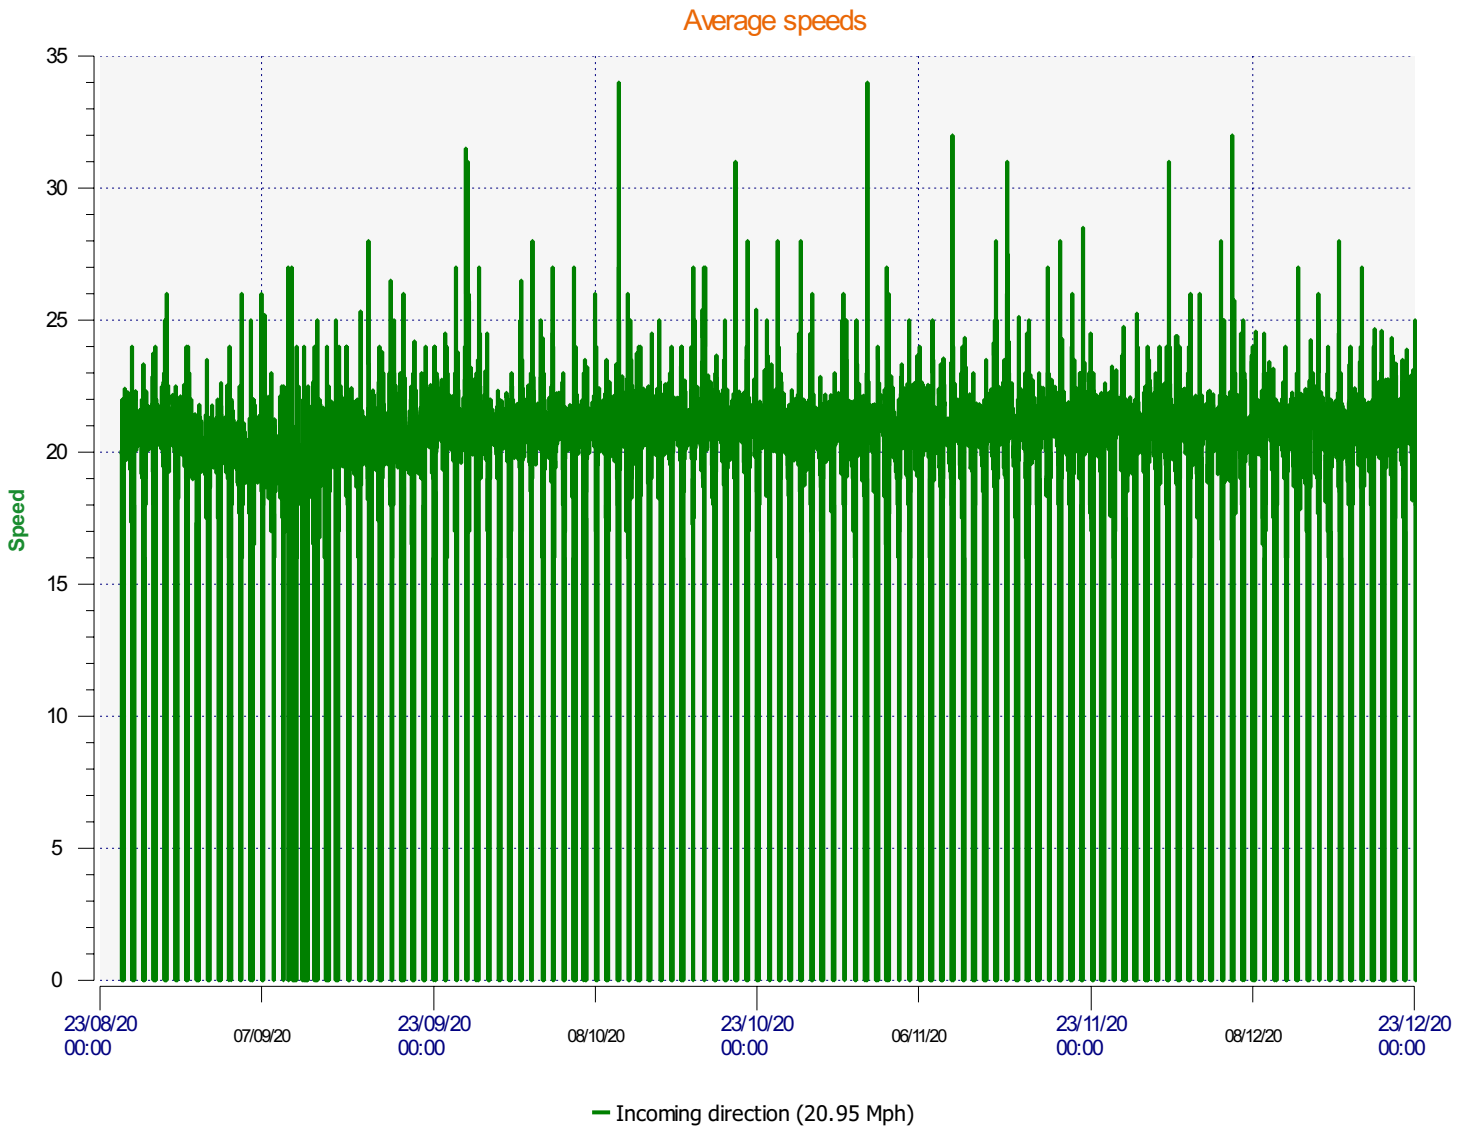

Start date: Thursday, October 1, 2020 12:00 AM
End date: Thursday, December 31, 2020 10:30 AM

Location: SBnd WDLR

Comments: