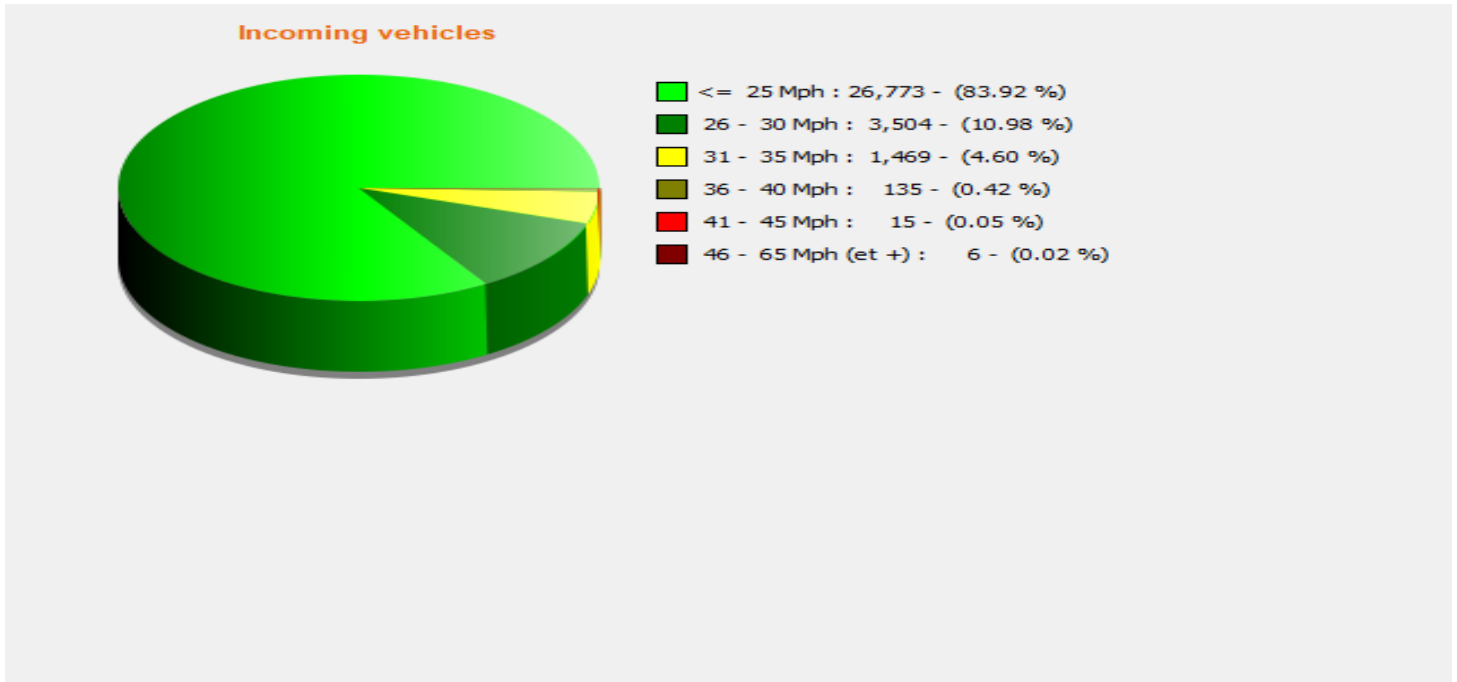

Start date: Wednesday, November 25, 2020 2:30 AM
End date: Thursday, December 31, 2020 11:00 AM

Location:

Comments: