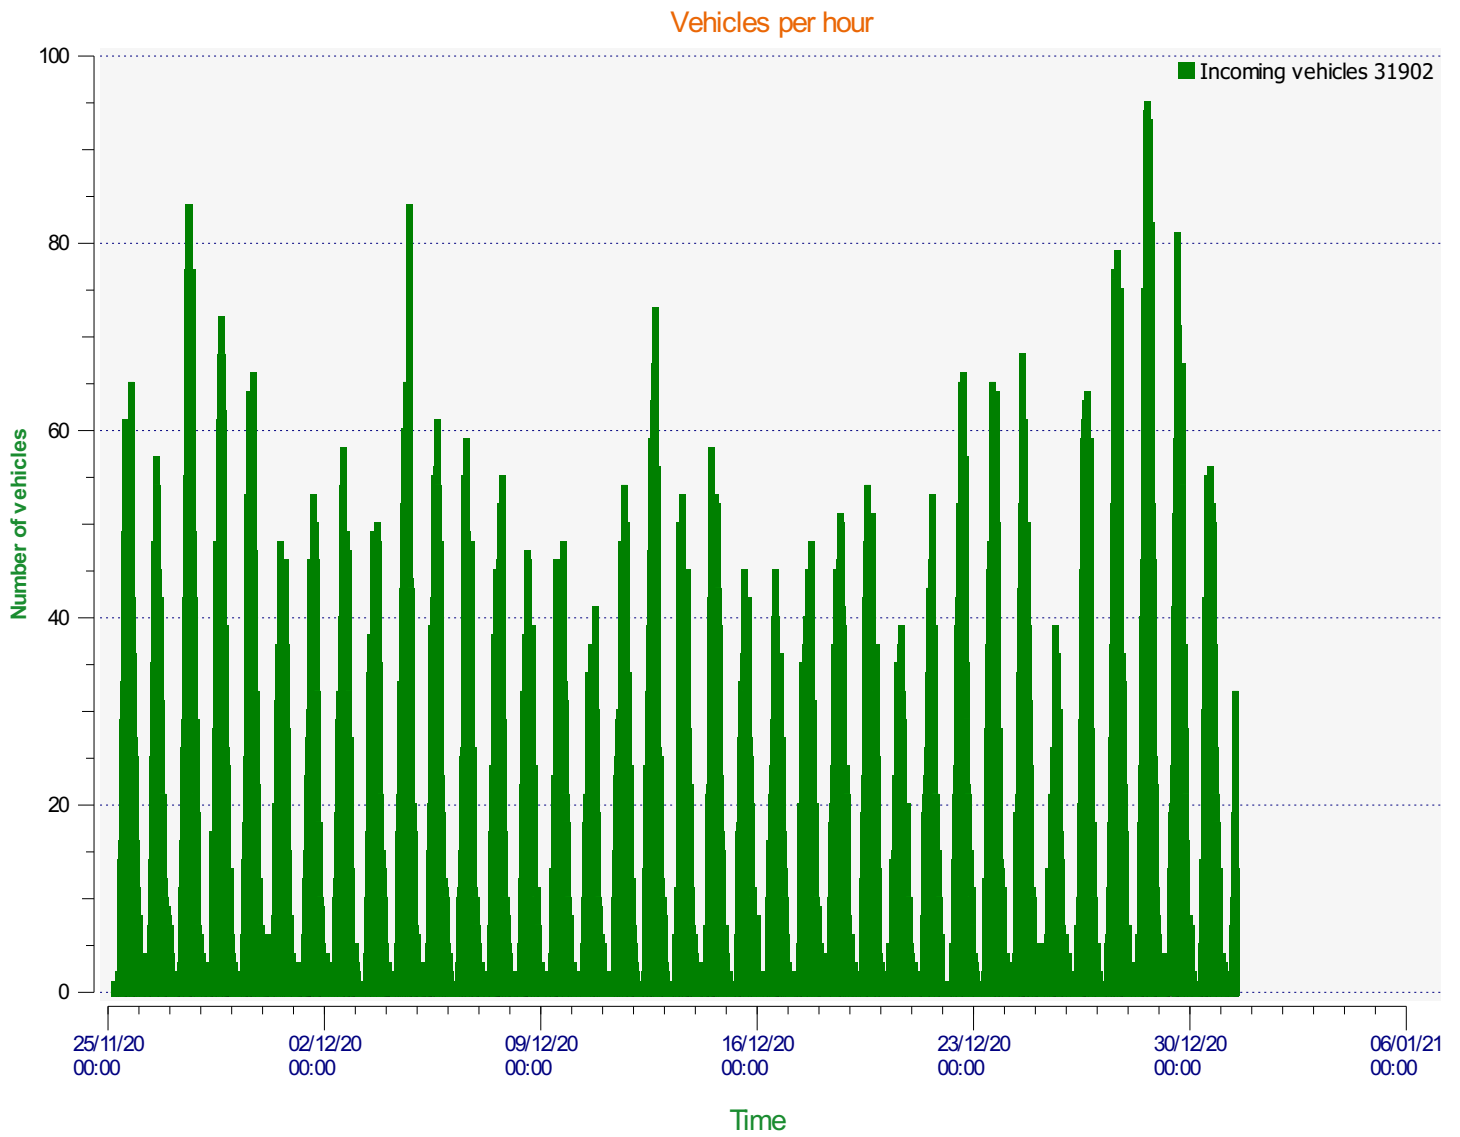

**Location:**

**Comments:**

**Start date:** Wednesday, November 25, 2020 2:30 AM  
**End date:** Thursday, December 31, 2020 11:00 AM

**Location:**

**Comments:**

**Start date:** Wednesday, November 25, 2020 2:30 AM  
**End date:** Thursday, December 31, 2020 11:00 AM

**Location:**

**Comments:**

**Start date:** Wednesday, November 25, 2020 2:30 AM  
**End date:** Thursday, December 31, 2020 11:00 AM

**Location:**

**Comments:**

---

**Start date:** Wednesday, November 25, 2020 2:30 AM  
**End date:** Thursday, December 31, 2020 11:00 AM

**Location:**

**Comments:**

---

**Speed percentiles (incoming)**

**V30:** 19.00Mph **V50:** 21.00Mph **V85:** 25.00Mph

**Start date:** Wednesday, November 25, 2020 2:30 AM  
**End date:** Thursday, December 31, 2020 11:00 AM

**Location:**

**Comments:**

**Speed percentile(outgoing)**

**V30:** 0.00Mph    **V50:** 0.00Mph    **V85:** 0.00Mph

**Start date:** Wednesday, November 25, 2020 2:30 AM  
**End date:** Thursday, December 31, 2020 11:00 AM