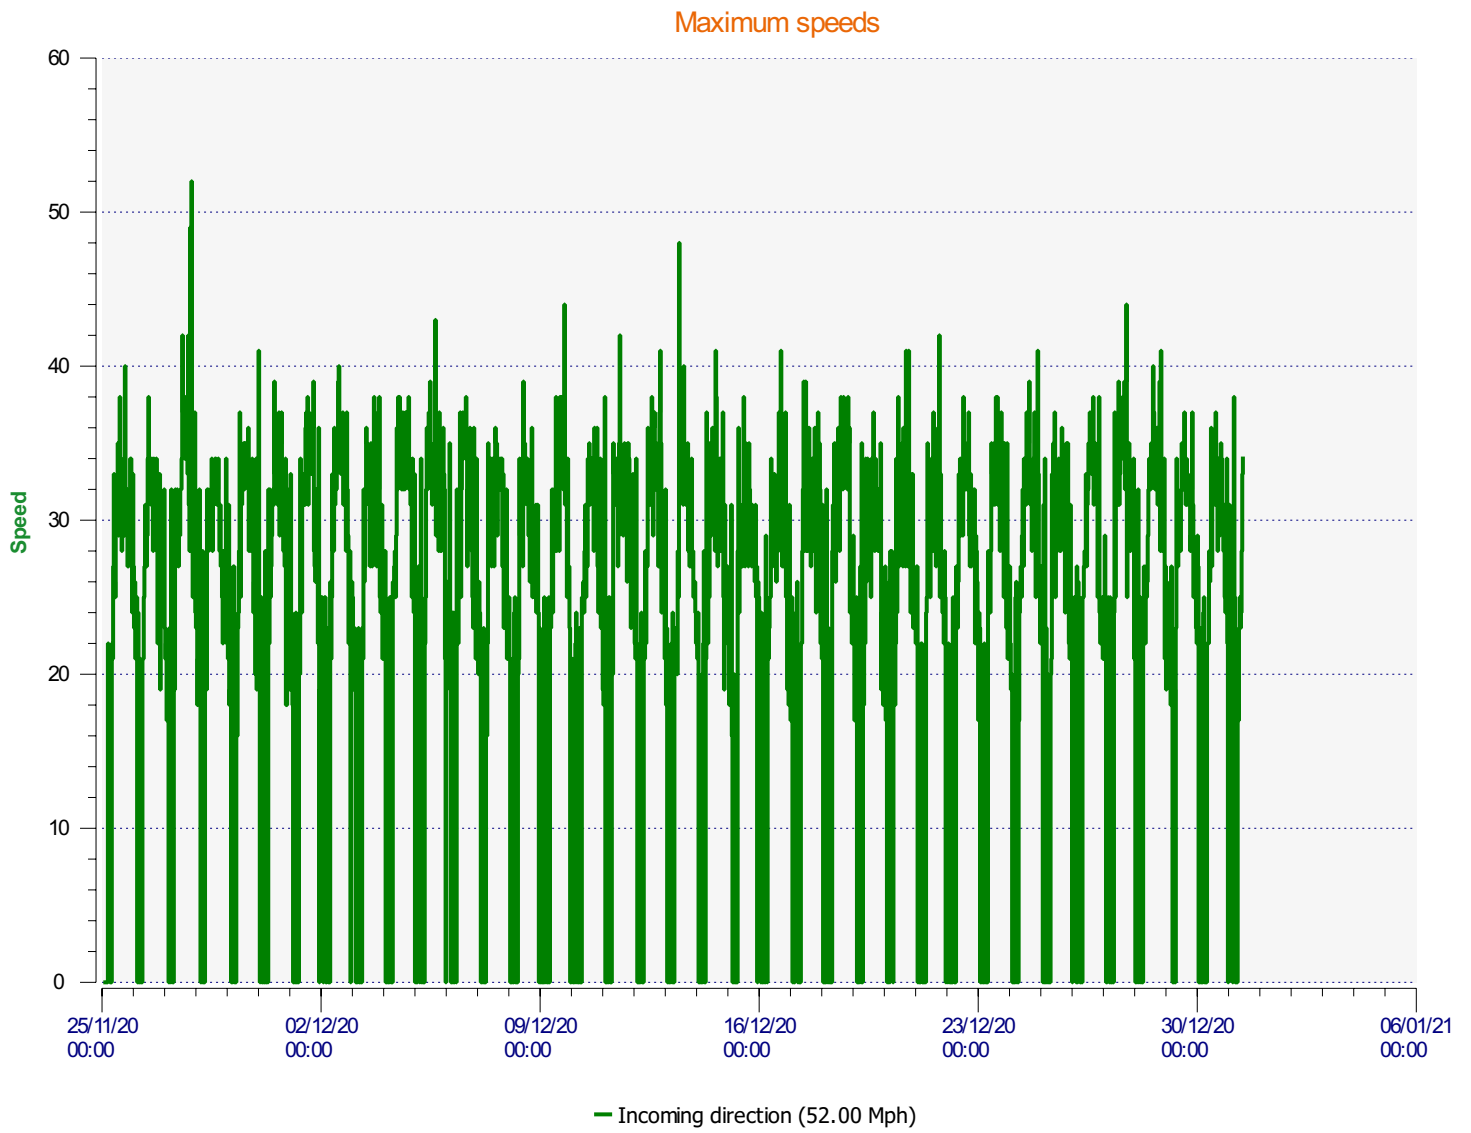

# Élan Cité

DÉTECTER • INFORMER • SÉCURISER

---

**Start date:** Wednesday, November 25, 2020 2:30 AM  
**End date:** Thursday, December 31, 2020 11:00 AM

**Location:**

**Comments:**

---

**Start date:** Wednesday, November 25, 2020 2:30 AM  
**End date:** Thursday, December 31, 2020 11:00 AM

**Location:**

**Comments:**

**Start date:** Wednesday, November 25, 2020 2:30 AM  
**End date:** Thursday, December 31, 2020 11:00 AM

**Location:**

**Comments:**

**Start date:** Wednesday, November 25, 2020 2:30 AM  
**End date:** Thursday, December 31, 2020 11:00 AM

**Location:**

**Comments:**

**Start date:** Wednesday, November 25, 2020 2:30 AM  
**End date:** Thursday, December 31, 2020 11:00 AM

**Location:**

**Comments:**

---

**Start date:** Wednesday, November 25, 2020 2:30 AM  
**End date:** Thursday, December 31, 2020 11:00 AM

**Location:**

**Comments:**

---

**Speed percentiles (incoming)**

**V30:** 19.00Mph **V50:** 21.00Mph **V85:** 25.00Mph

**Start date:** Wednesday, November 25, 2020 2:30 AM  
**End date:** Thursday, December 31, 2020 11:00 AM