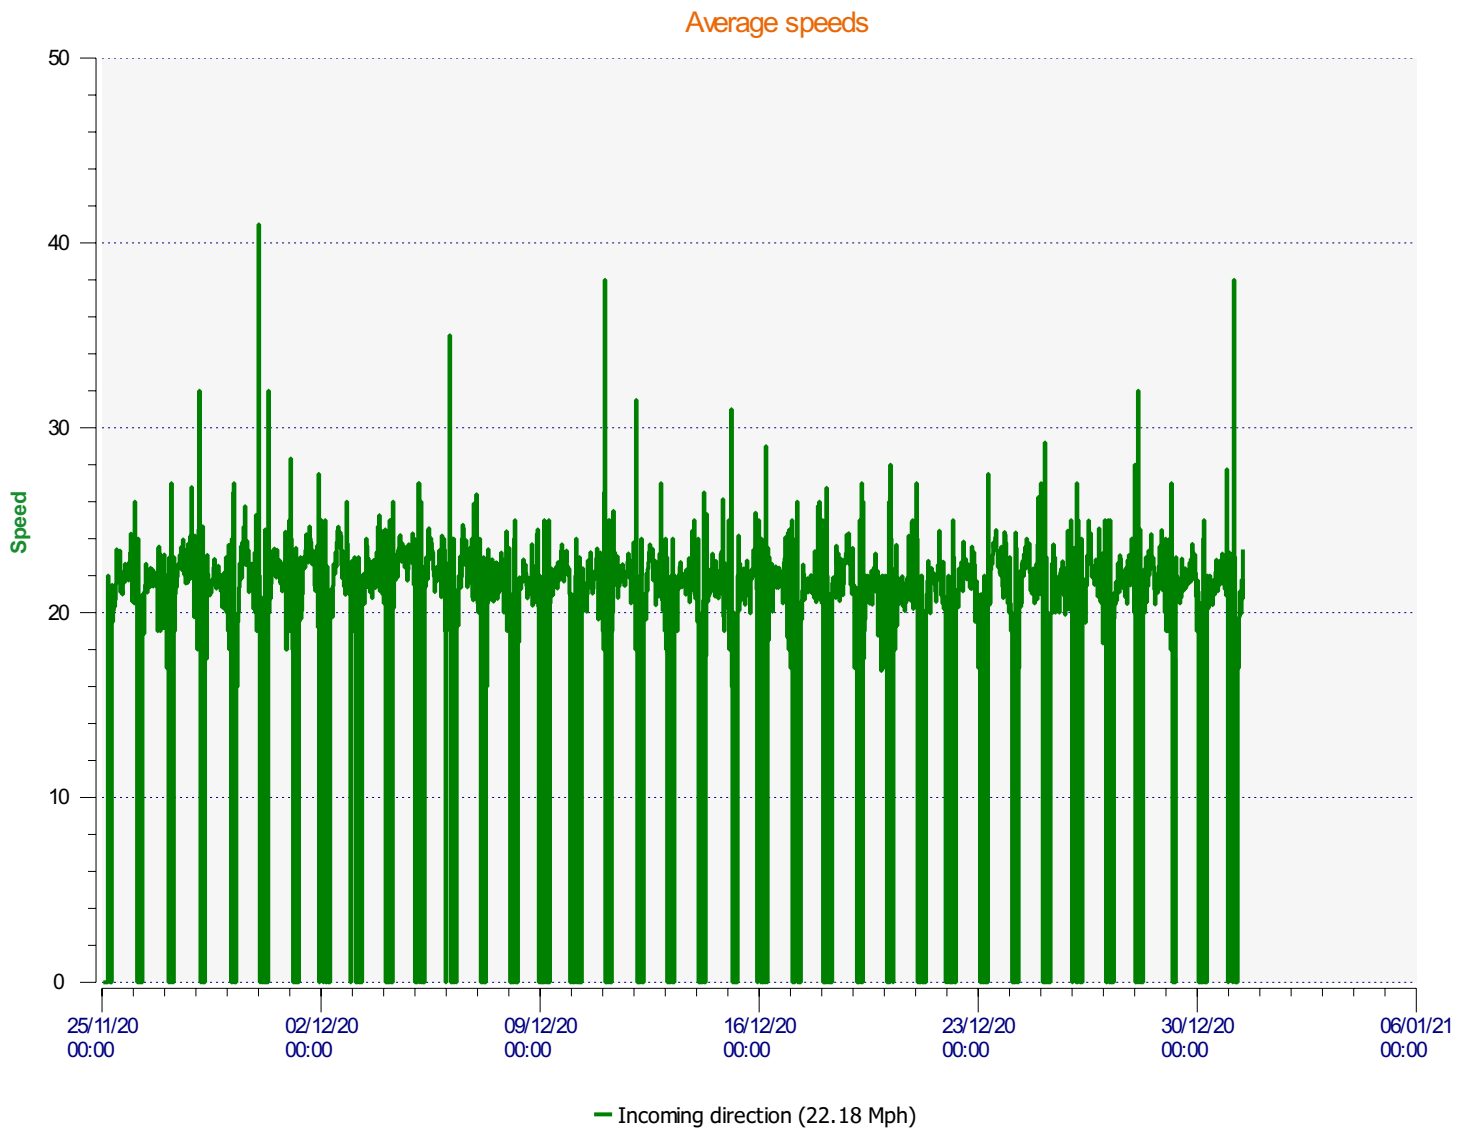

# Élan Cité

DÉTECTER • INFORMER • SÉCURISER

---

**Start date:** Wednesday, November 25, 2020 2:30 AM  
**End date:** Thursday, December 31, 2020 11:00 AM

**Location:**

**Comments:**

---

**Start date:** Wednesday, November 25, 2020 2:30 AM  
**End date:** Thursday, December 31, 2020 11:00 AM

**Location:**

**Comments:**

**Start date:** Wednesday, November 25, 2020 2:30 AM  
**End date:** Thursday, December 31, 2020 11:00 AM

**Location:**

**Comments:**

**Start date:** Wednesday, November 25, 2020 2:30 AM  
**End date:** Thursday, December 31, 2020 11:00 AM

**Location:**

**Comments:**

**Start date:** Wednesday, November 25, 2020 2:30 AM  
**End date:** Thursday, December 31, 2020 11:00 AM

**Location:**

**Comments:**

---

**Start date:** Wednesday, November 25, 2020 2:30 AM  
**End date:** Thursday, December 31, 2020 11:00 AM

**Location:**

**Comments:**

---

**Speed percentiles (incoming)**

**V30:** 19.00Mph **V50:** 21.00Mph **V85:** 25.00Mph

**Start date:** Wednesday, November 25, 2020 2:30 AM  
**End date:** Thursday, December 31, 2020 11:00 AM