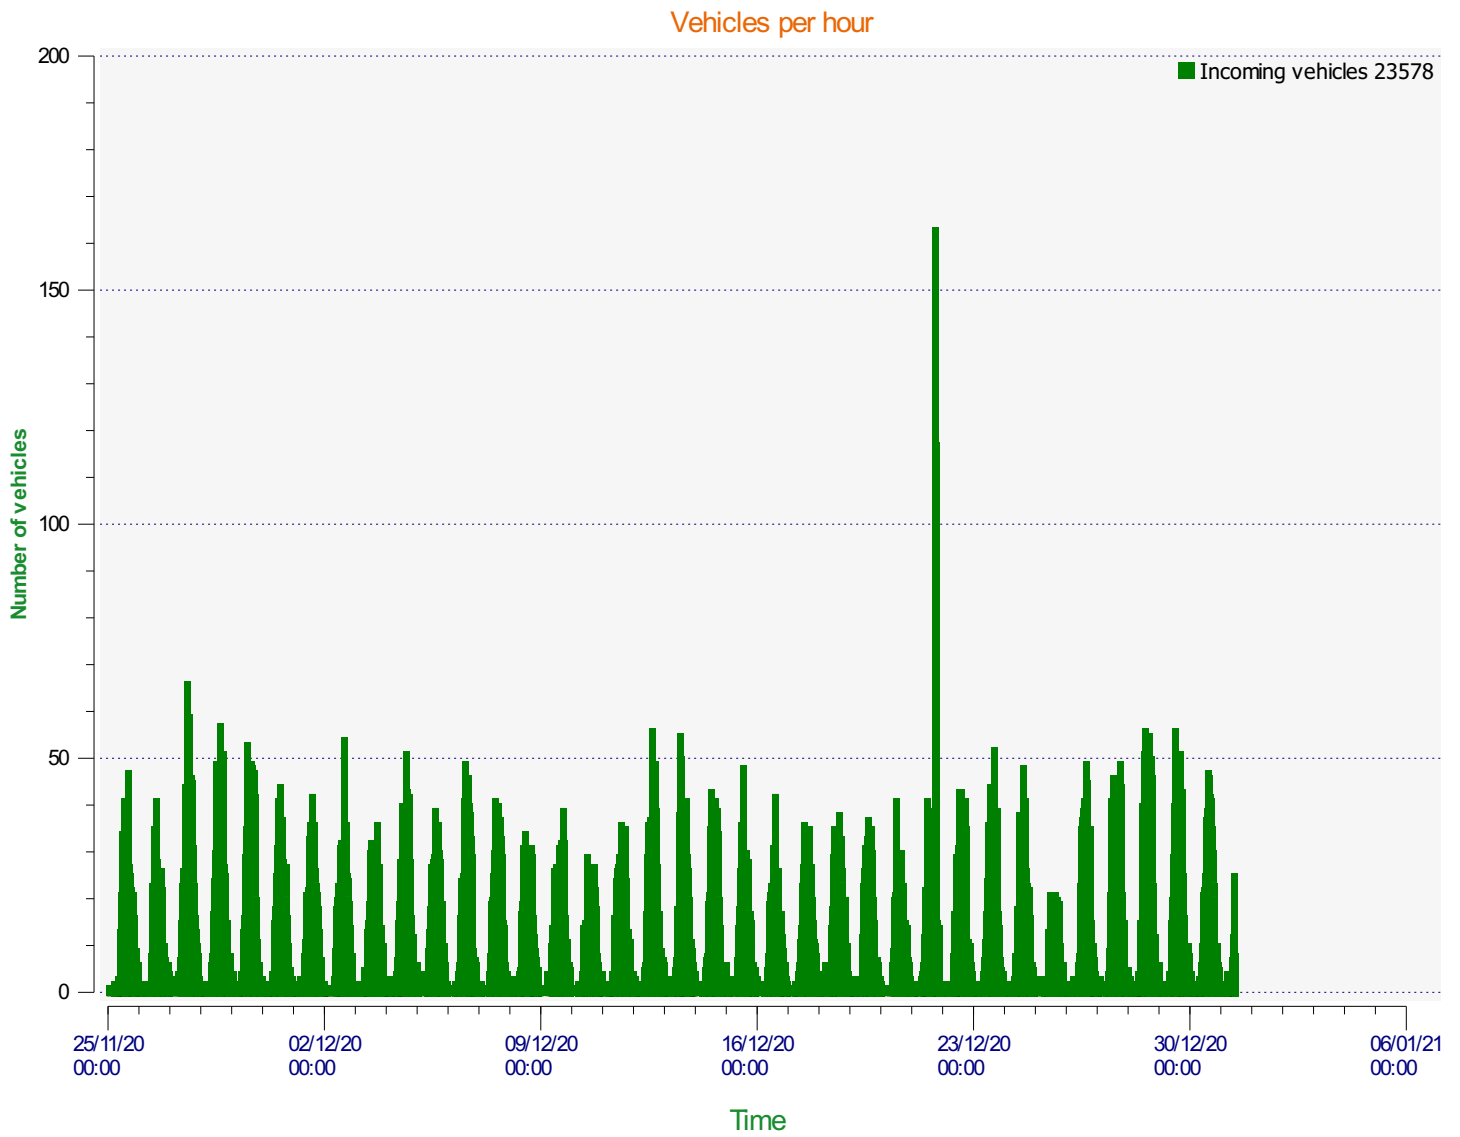

Location:

Comments:

Start date: Wednesday, November 25, 2020 12:00 AM
End date: Thursday, December 31, 2020 10:30 AM

Location:

Comments:

Start date: Wednesday, November 25, 2020 12:00 AM
End date: Thursday, December 31, 2020 10:30 AM

Location:

Comments:

Speed percentiles (incoming)

V30: 18.00Mph **V50:** 20.00Mph **V85:** 23.00Mph

Start date: Wednesday, November 25, 2020 12:00 AM
End date: Thursday, December 31, 2020 10:30 AM

Location: