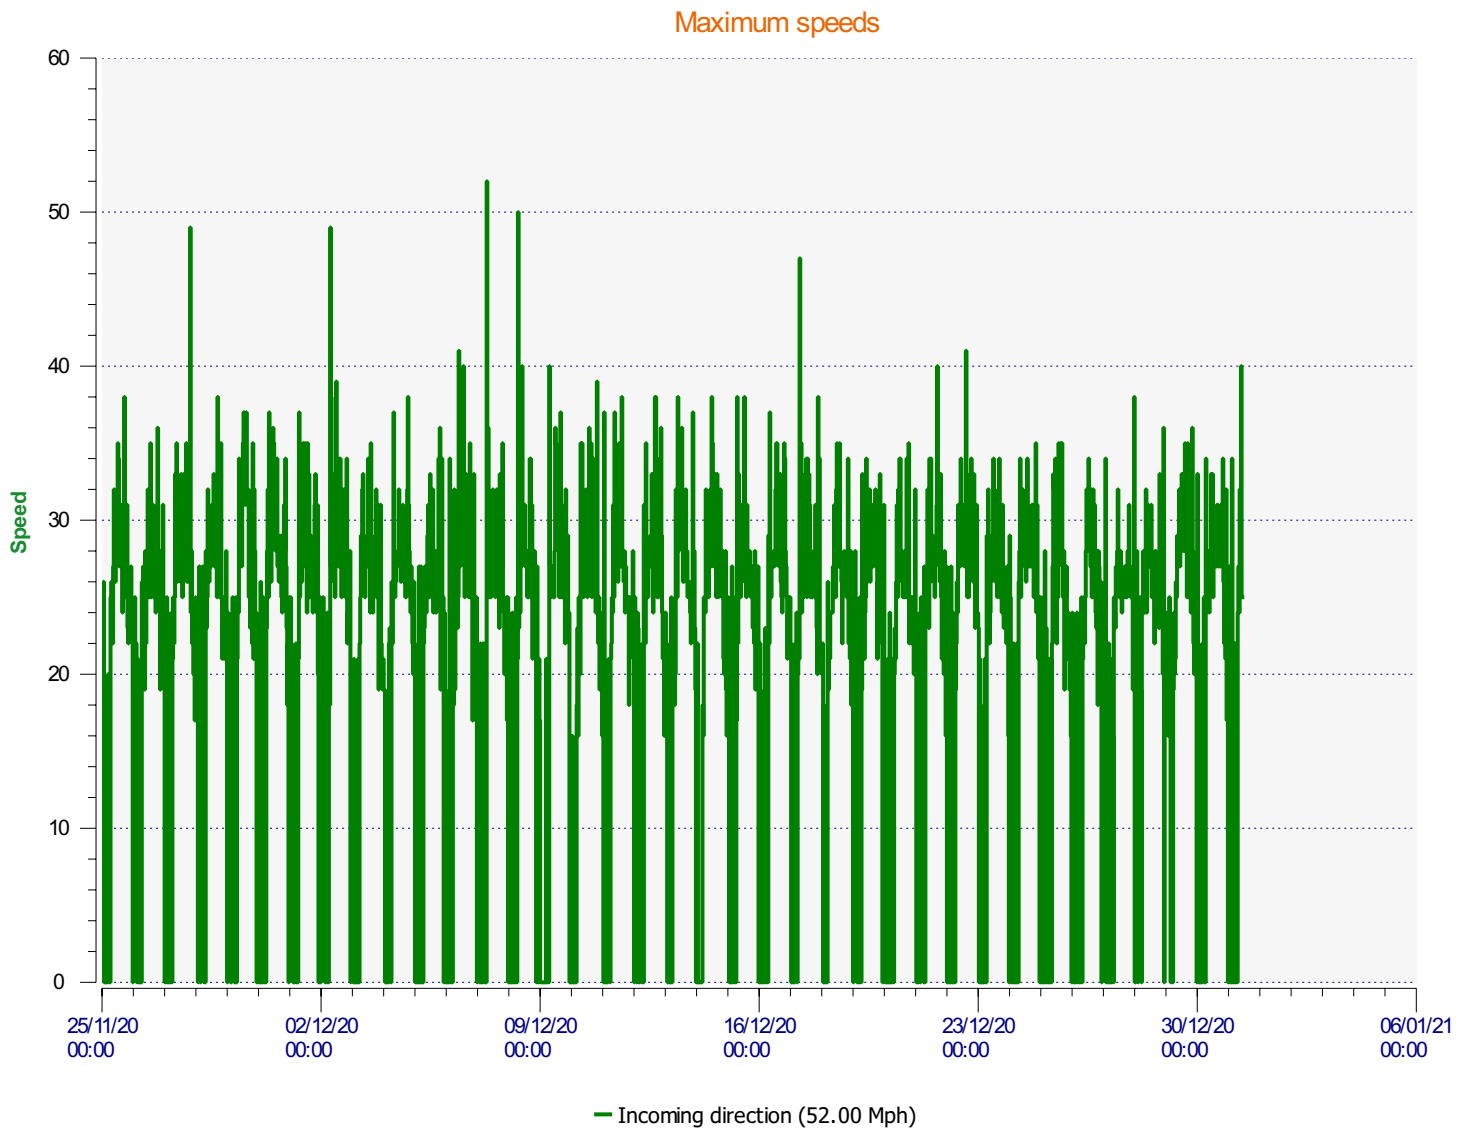

Élan Cité

DÉTECTER • INFORMER • SÉCURISER

Start date: Wednesday, November 25, 2020 12:00 AM
End date: Thursday, December 31, 2020 10:30 AM

Location:

Comments:

Start date: Wednesday, November 25, 2020 12:00 AM
End date: Thursday, December 31, 2020 10:30 AM

Location:

Comments:

Start date: Wednesday, November 25, 2020 12:00 AM
End date: Thursday, December 31, 2020 10:30 AM

Location:

Comments:

Start date: Wednesday, November 25, 2020 12:00 AM
End date: Thursday, December 31, 2020 10:30 AM

Location:

Comments:

Speed percentiles (incoming)

V30: 18.00Mph **V50:** 20.00Mph **V85:** 23.00Mph

Start date: Wednesday, November 25, 2020 12:00 AM
End date: Thursday, December 31, 2020 10:30 AM

Location: