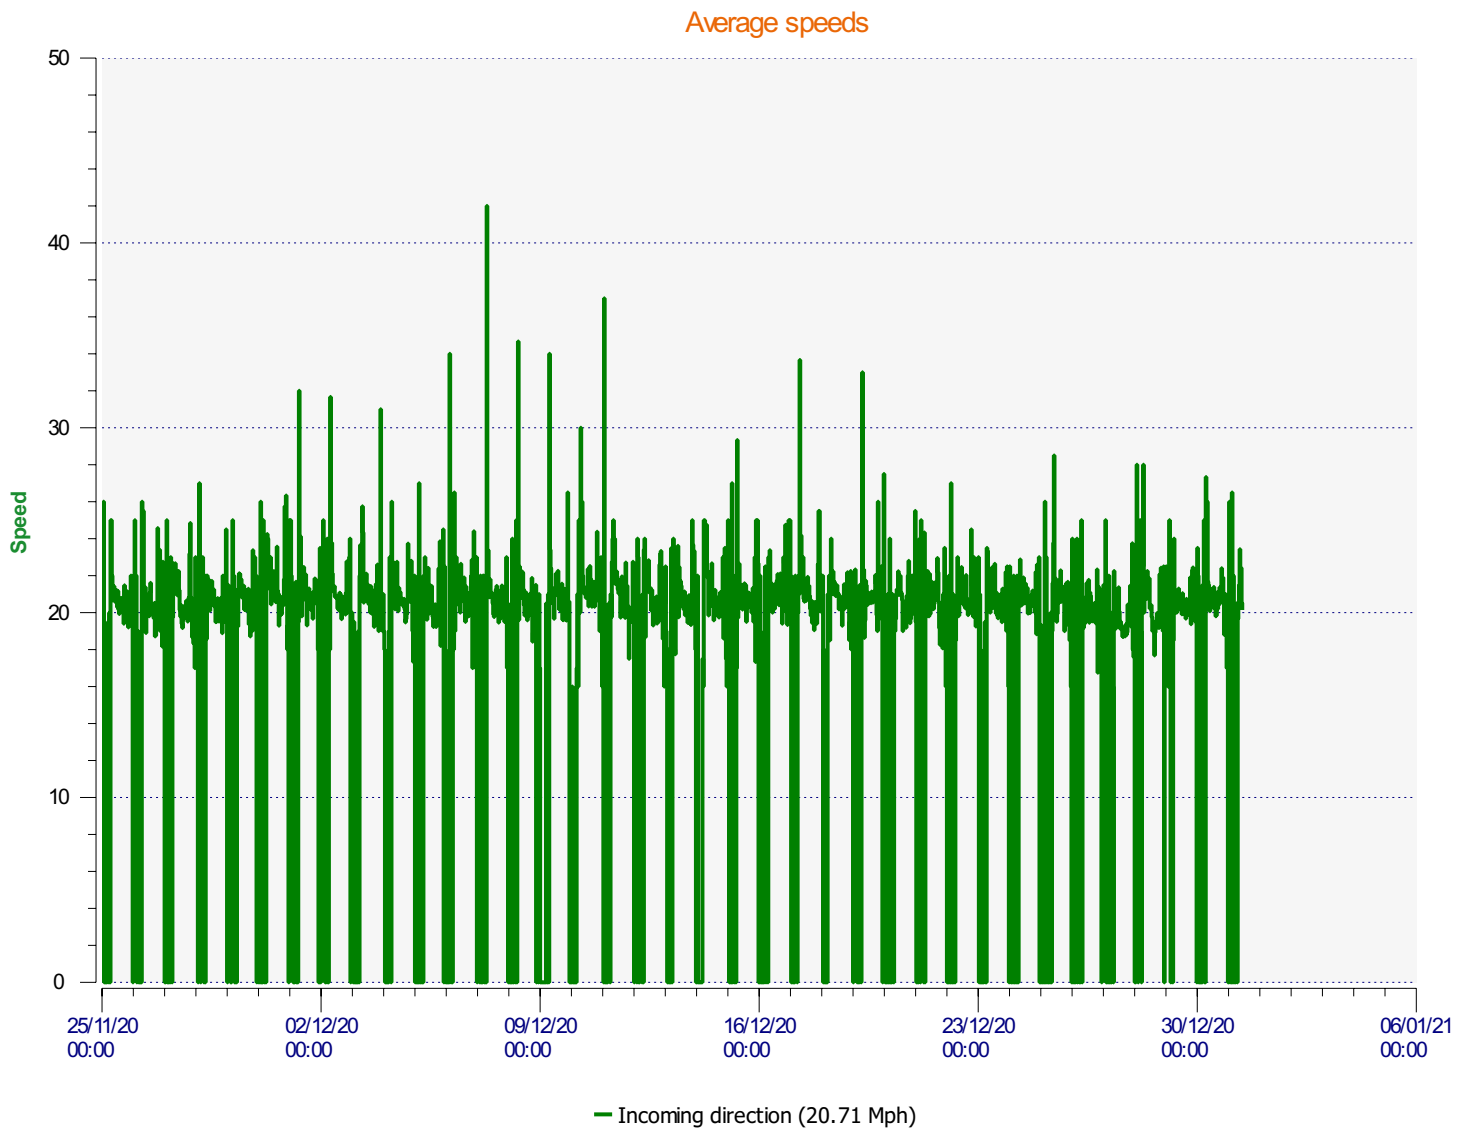

Élan Cité

DÉTECTER • INFORMER • SÉCURISER

Start date: Wednesday, November 25, 2020 12:00 AM
End date: Thursday, December 31, 2020 10:30 AM

Location:

Comments:

Start date: Wednesday, November 25, 2020 12:00 AM
End date: Thursday, December 31, 2020 10:30 AM

Location:

Comments:

Start date: Wednesday, November 25, 2020 12:00 AM
End date: Thursday, December 31, 2020 10:30 AM

Location:

Comments:

Start date: Wednesday, November 25, 2020 12:00 AM
End date: Thursday, December 31, 2020 10:30 AM

Location:

Comments:

Speed percentiles (incoming)

V30: 18.00Mph **V50:** 20.00Mph **V85:** 23.00Mph

Start date: Wednesday, November 25, 2020 12:00 AM
End date: Thursday, December 31, 2020 10:30 AM

Location: