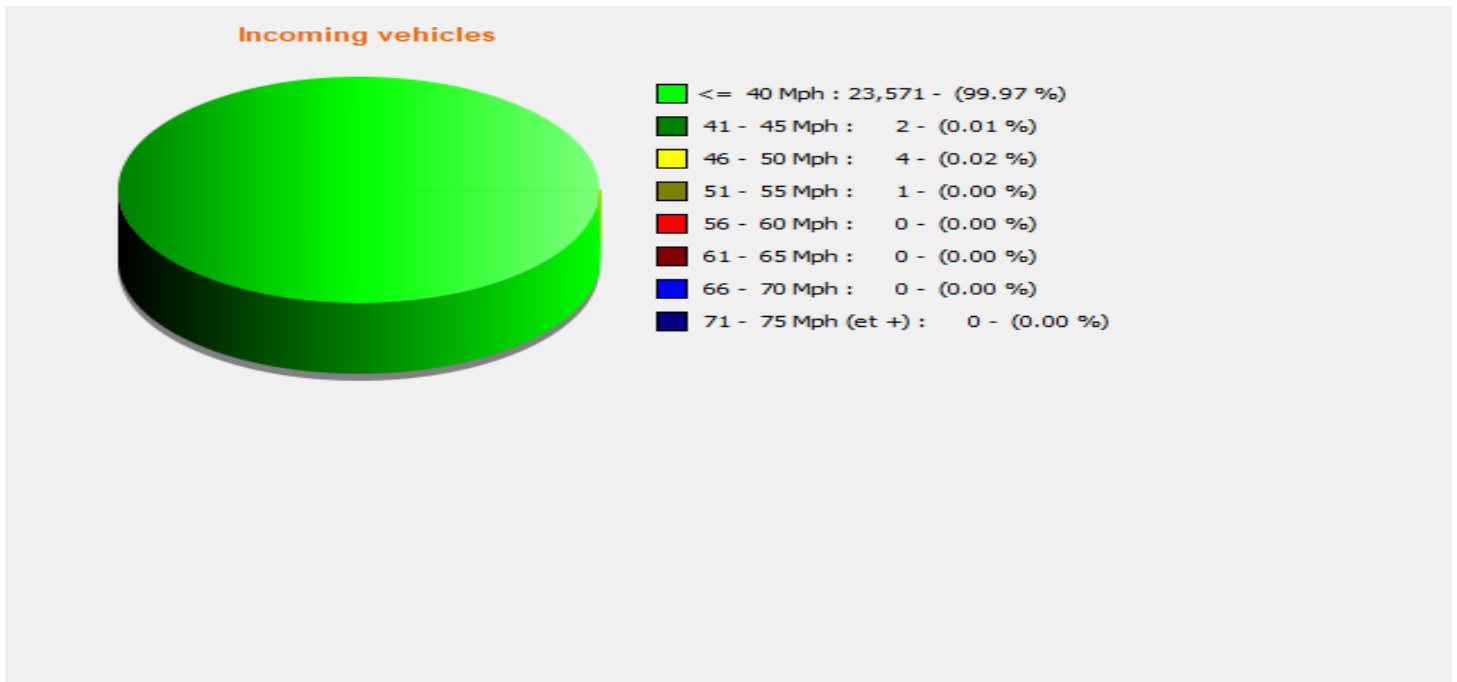

Start date: Wednesday, November 25, 2020 12:00 AM
End date: Thursday, December 31, 2020 10:30 AM

Location:

Comments: