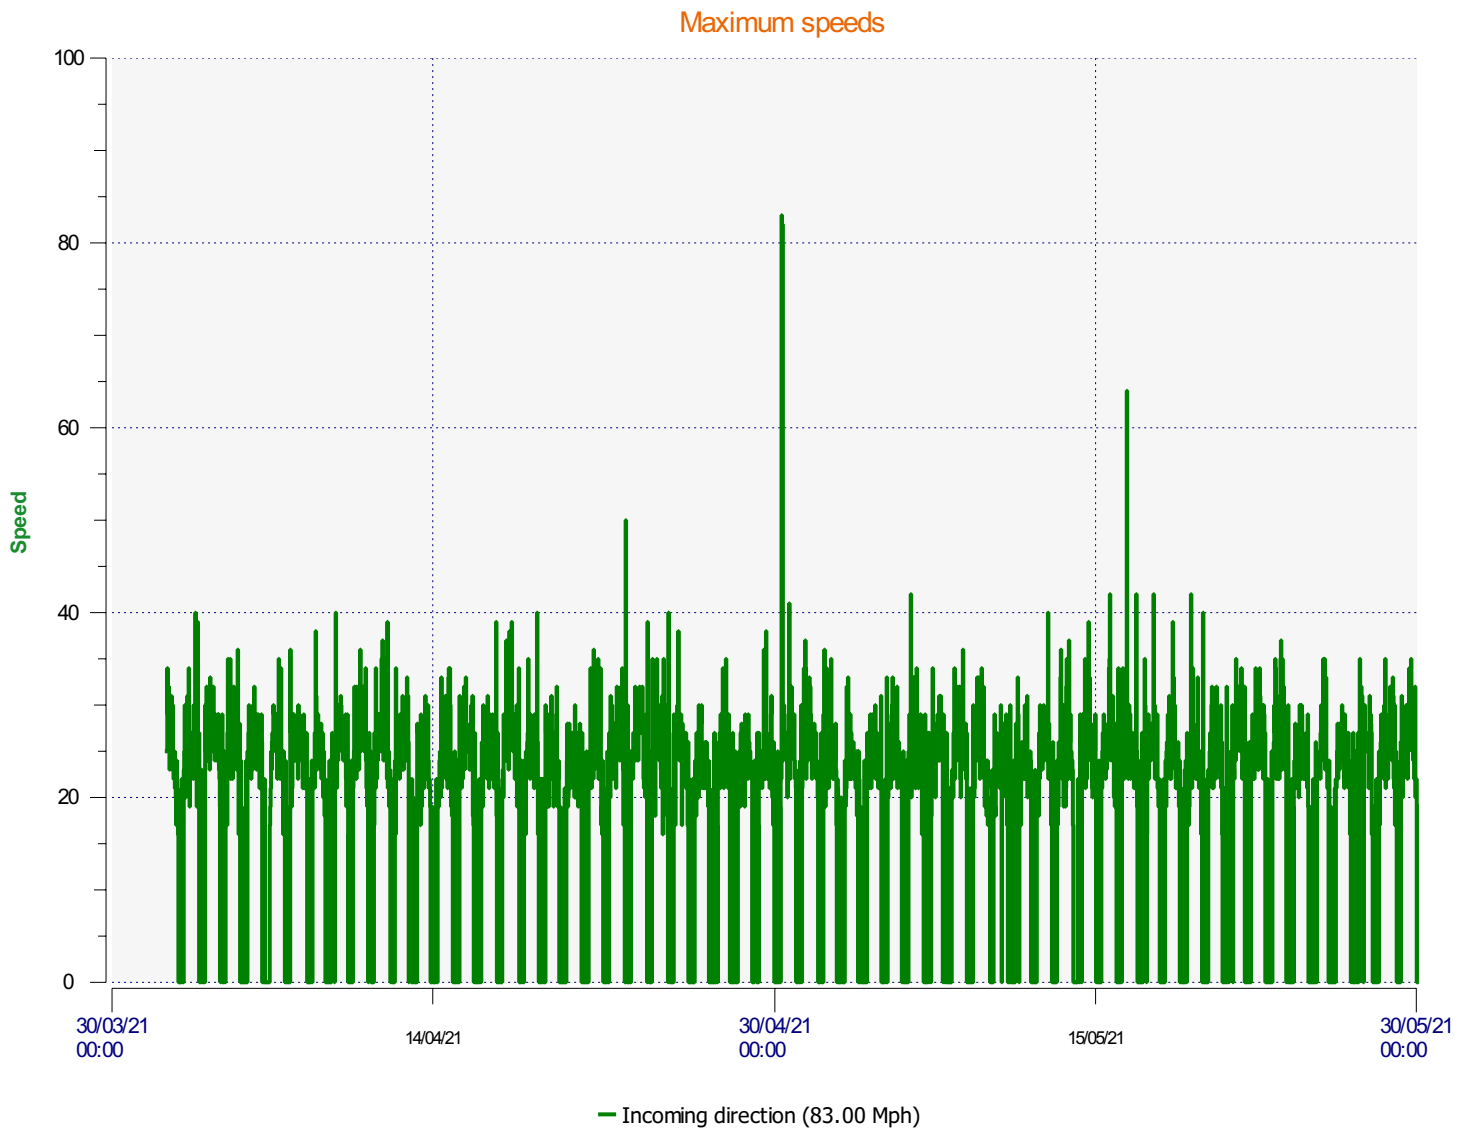

Location:

Comments:

Start date: Thursday, April 1, 2021 1:30 PM
End date: Thursday, June 3, 2021 10:30 AM

Location:

Comments:

Start date: Thursday, April 1, 2021 1:30 PM
End date: Thursday, June 3, 2021 10:30 AM

Location:

Comments:

Speed percentiles (incoming)

V30: 18.00Mph **V50:** 20.00Mph **V85:** 23.00Mph

Start date: Thursday, April 1, 2021 1:30 PM
End date: Thursday, June 3, 2021 10:30 AM

Location:

Comments:

Speed percentile(outgoing)

V30: 0.00Mph **V50:** 0.00Mph **V85:** 0.00Mph

Start date: Thursday, April 1, 2021 1:30 PM
End date: Thursday, June 3, 2021 10:30 AM

Location:

Comments: