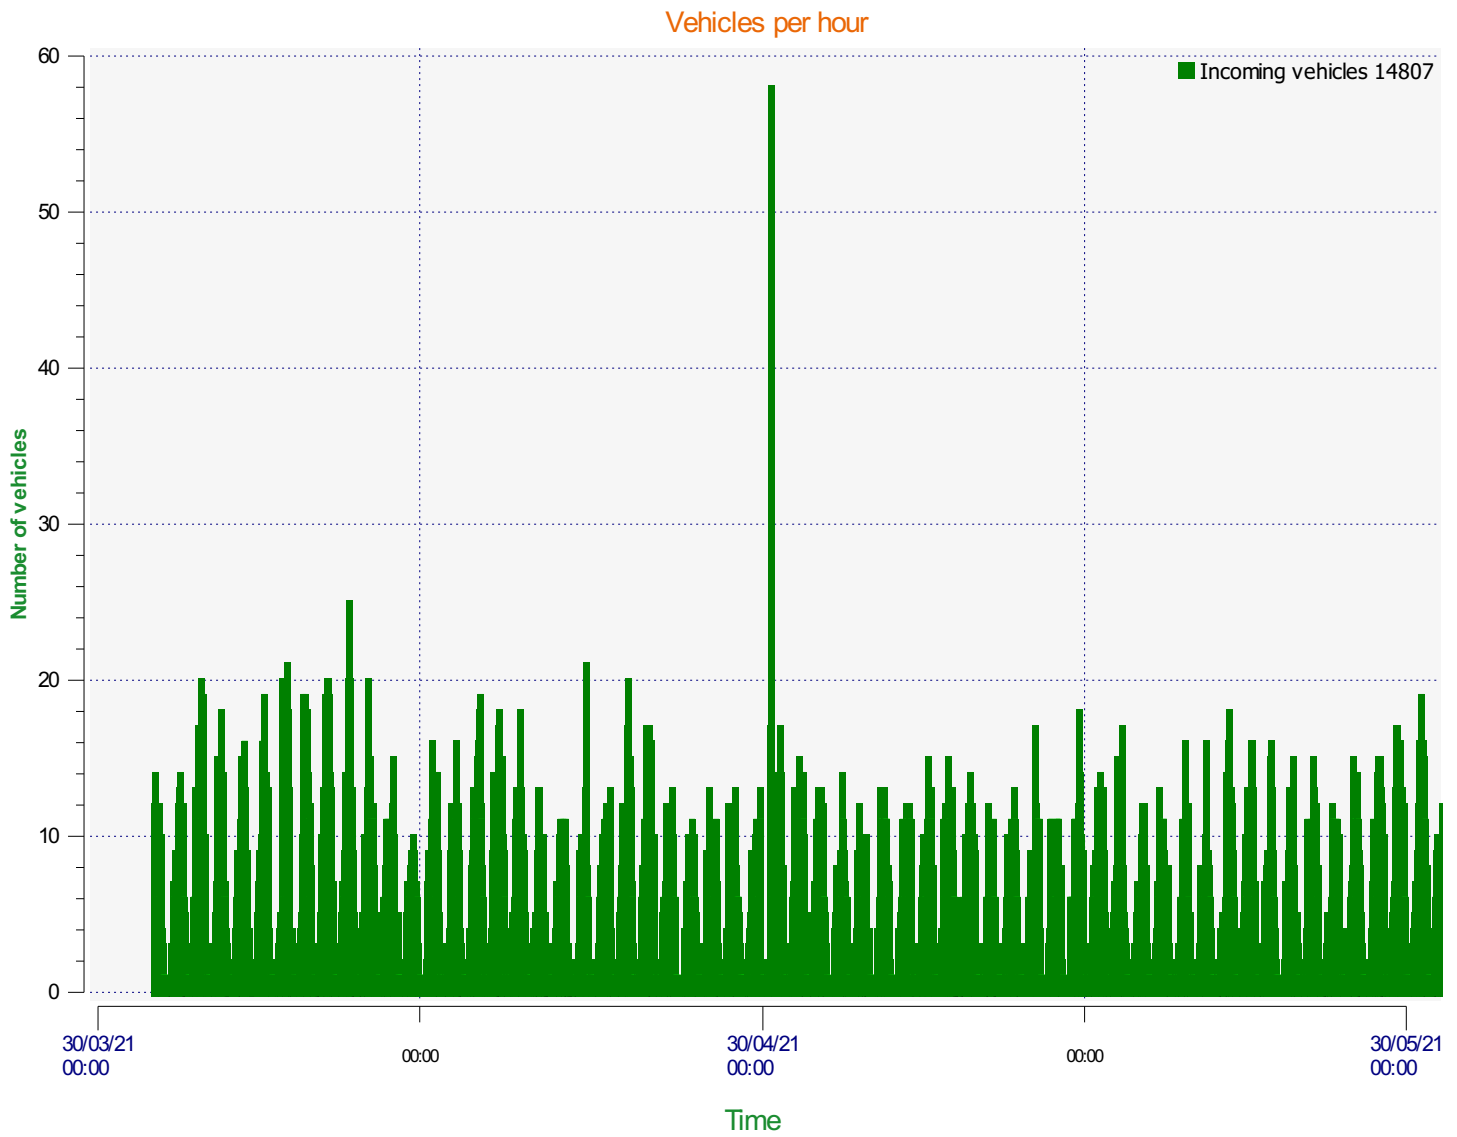

Location:

Comments:

Start date: Thursday, April 1, 2021 1:30 PM
End date: Thursday, June 3, 2021 10:30 AM

Location:

Comments:

Start date: Thursday, April 1, 2021 1:30 PM
End date: Thursday, June 3, 2021 10:30 AM

Location:

Comments:

Speed percentiles (incoming)

V30: 18.00Mph **V50:** 20.00Mph **V85:** 23.00Mph

Start date: Thursday, April 1, 2021 1:30 PM
End date: Thursday, June 3, 2021 10:30 AM

Location:

Comments:

Speed percentile(outgoing)