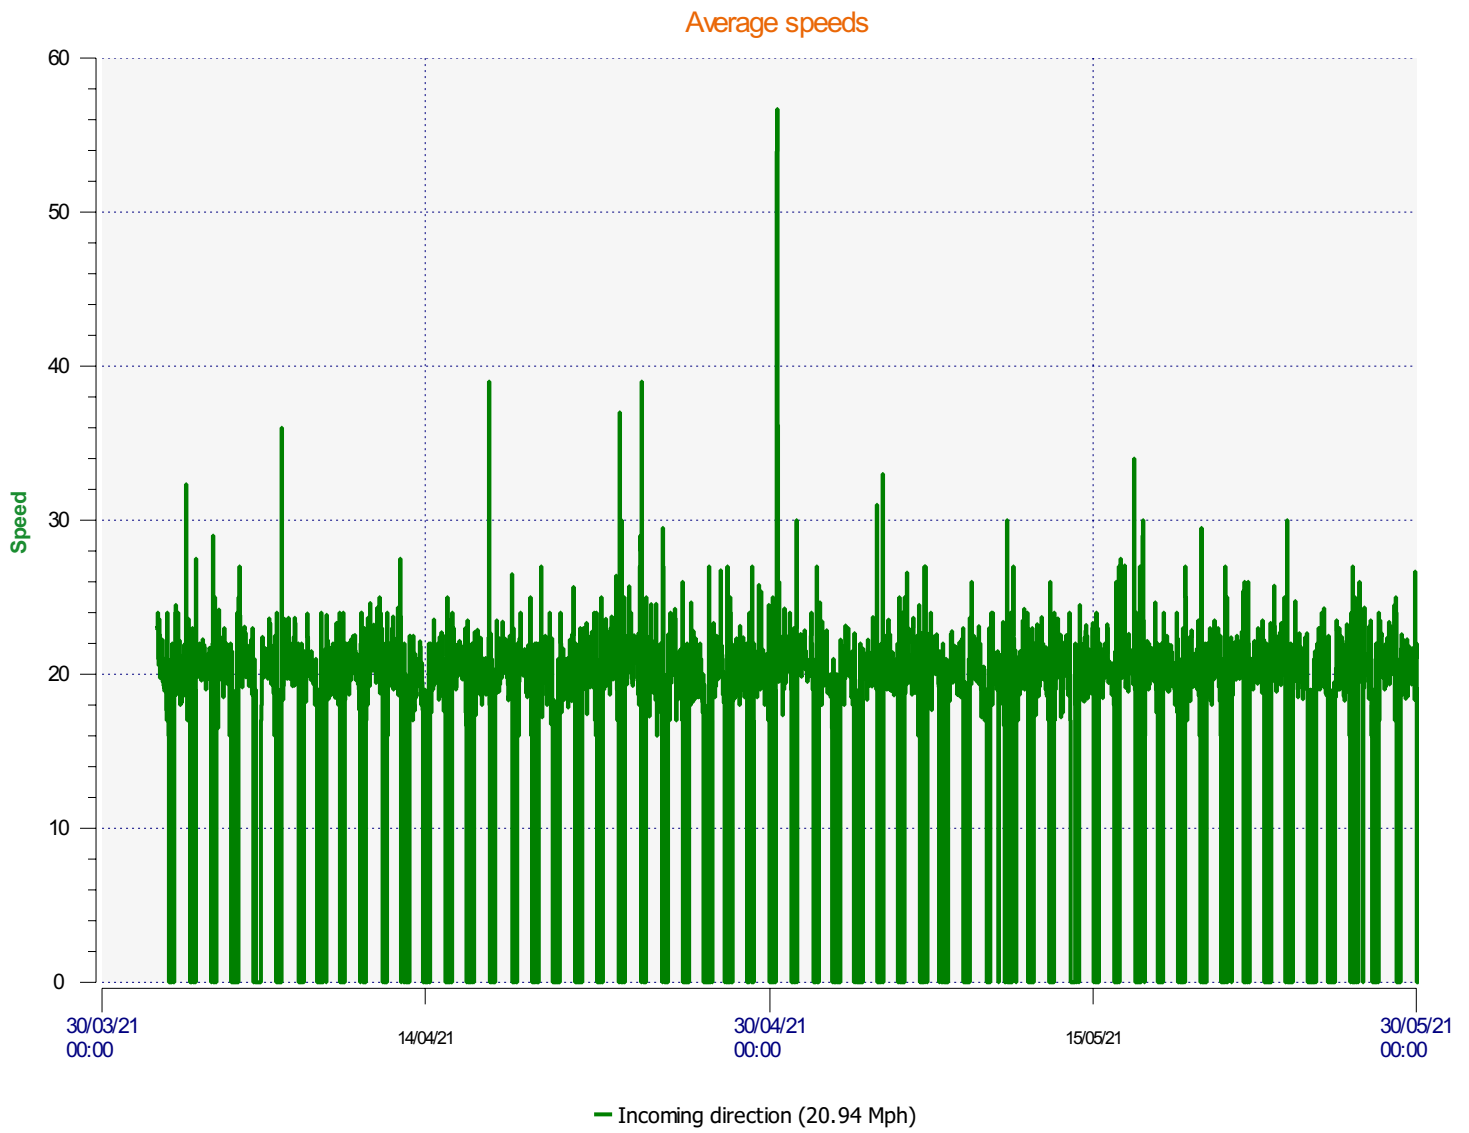

Start date: Thursday, April 1, 2021 1:30 PM
End date: Thursday, June 3, 2021 10:30 AM

Location:

Comments: