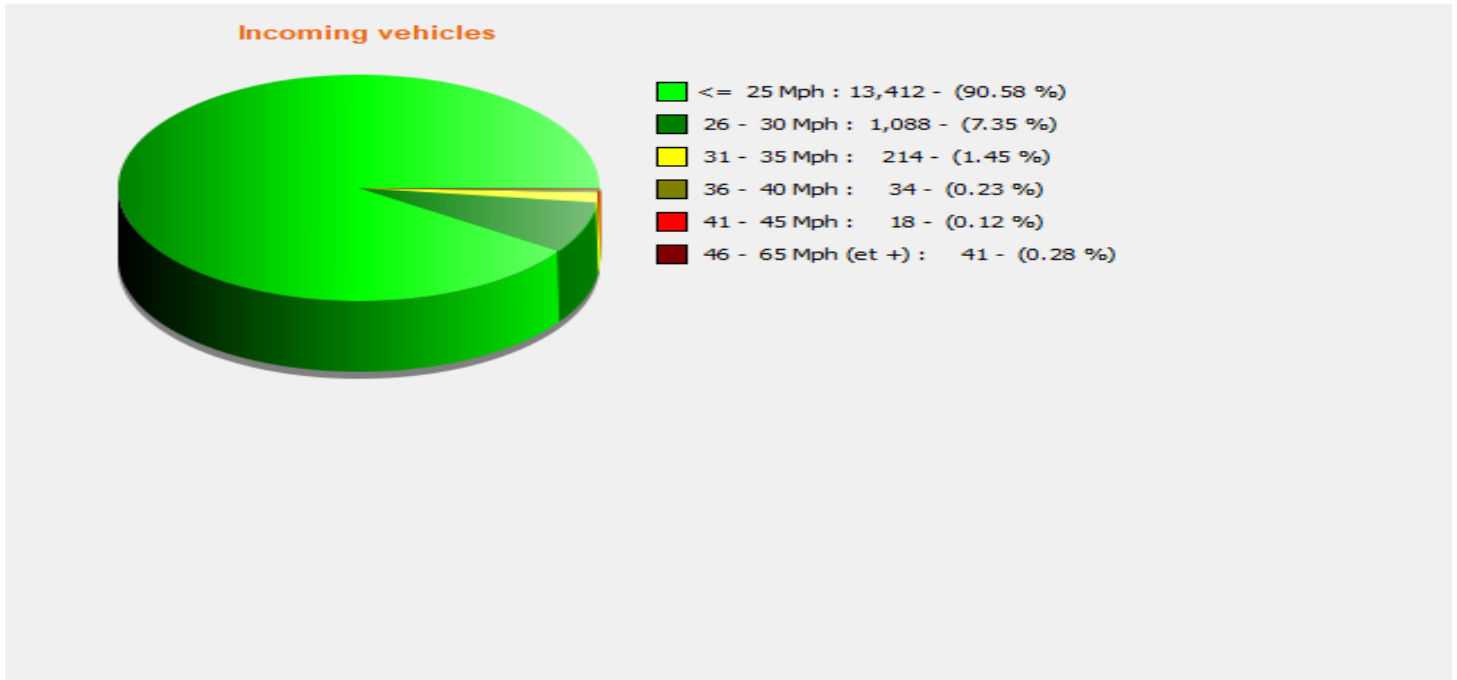

Start date: Thursday, April 1, 2021 1:30 PM
End date: Thursday, June 3, 2021 10:30 AM

Location:

Comments: