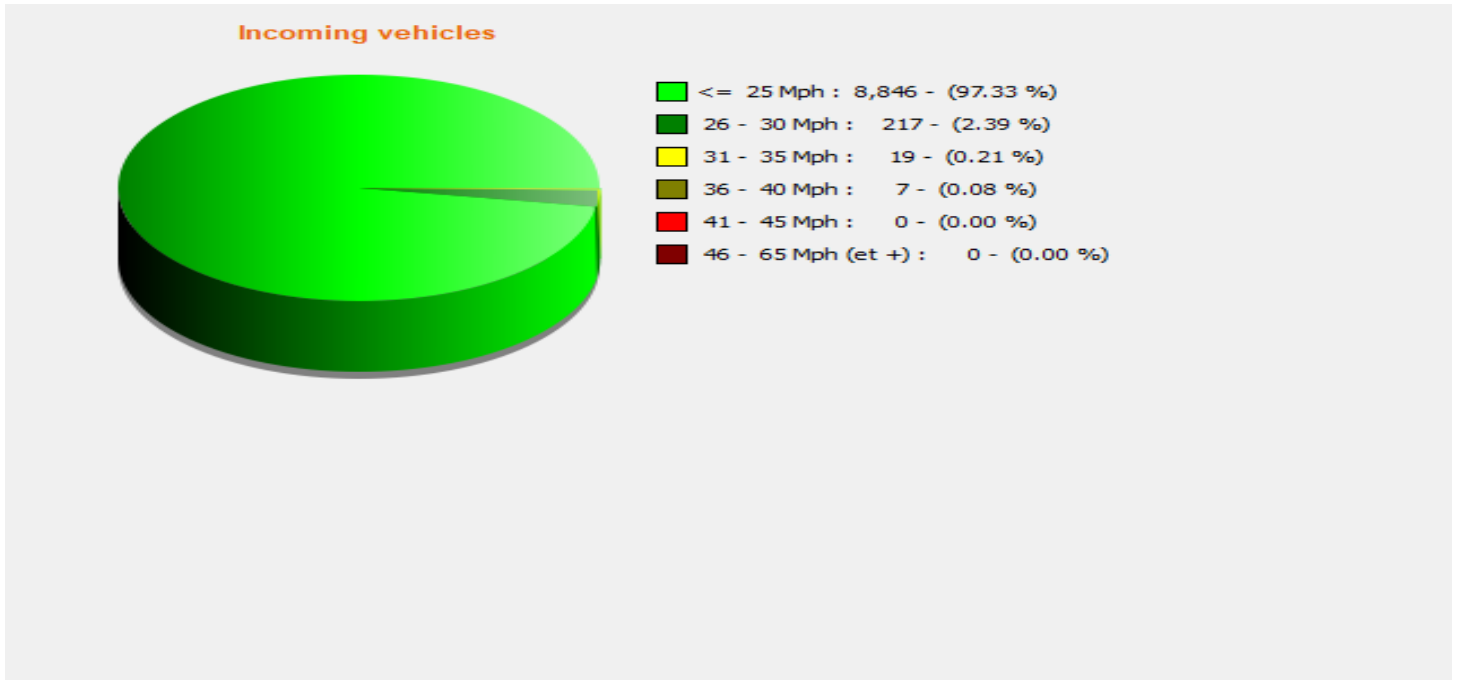

Start date: Thursday, April 1, 2021 5:00 PM
End date: Thursday, July 1, 2021 11:00 AM

Location:

Comments: