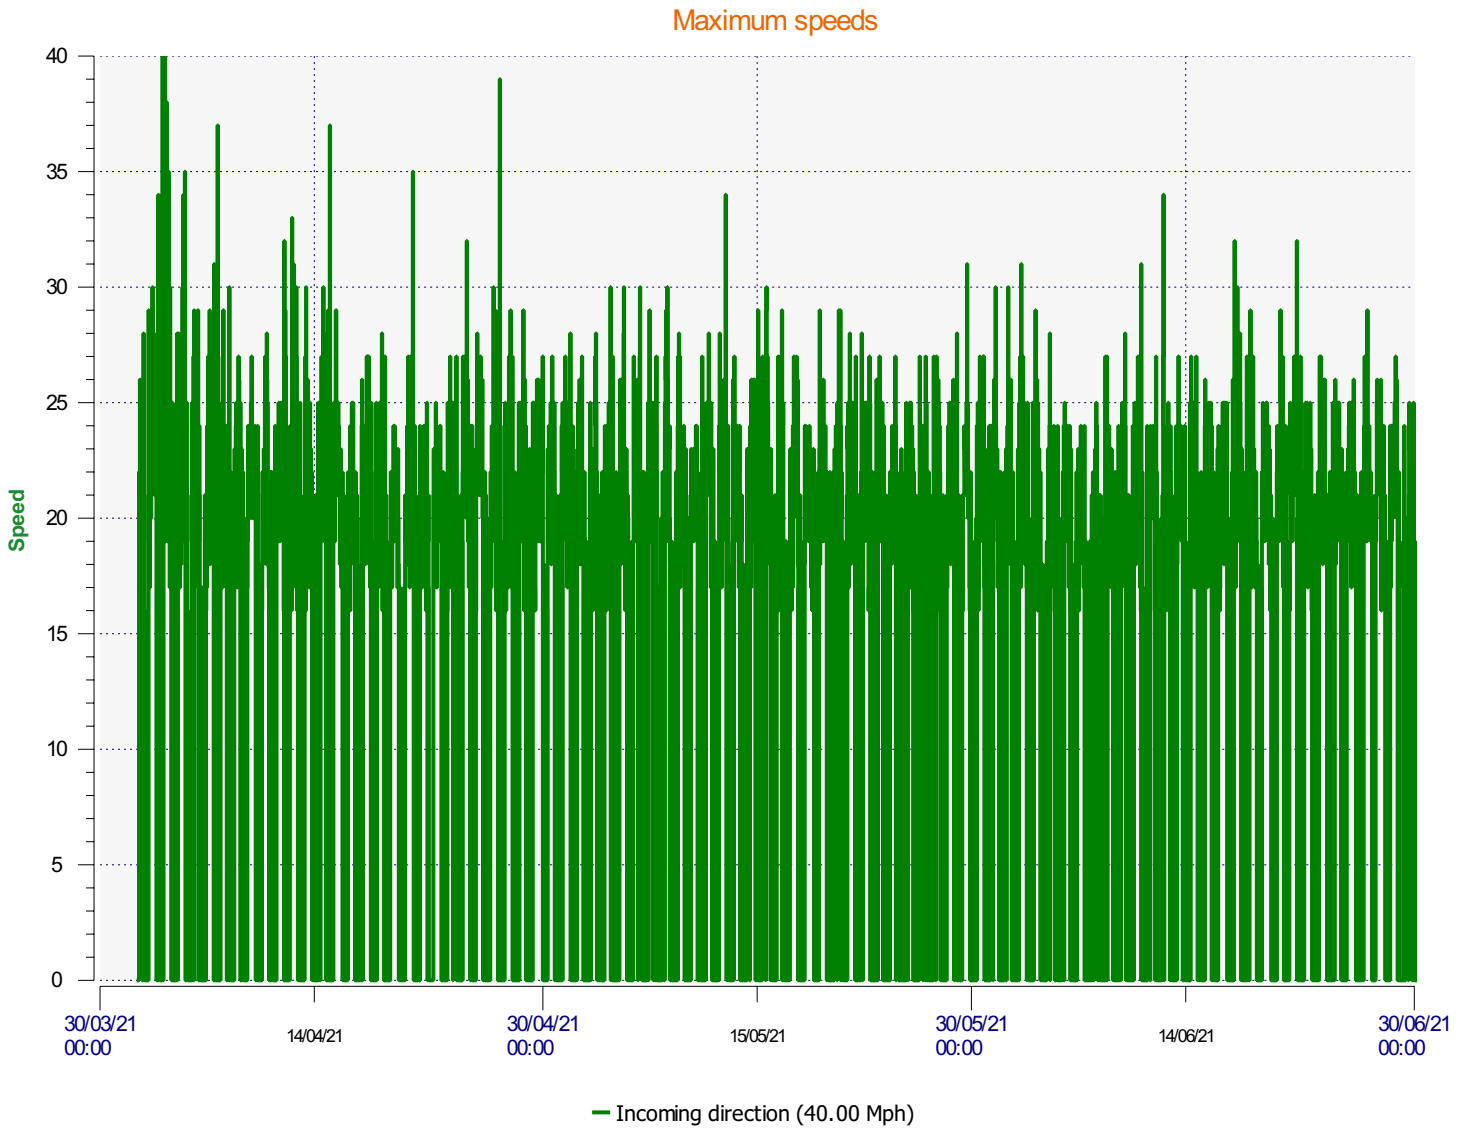

Location:

Comments:

Start date: Thursday, April 1, 2021 5:00 PM
End date: Thursday, July 1, 2021 11:00 AM

Location:

Comments:

Start date: Thursday, April 1, 2021 5:00 PM
End date: Thursday, July 1, 2021 11:00 AM

Location:

Comments:

Speed percentiles (incoming)

V30: 17.00Mph **V50:** 18.00Mph **V85:** 21.00Mph

Start date: Thursday, April 1, 2021 5:00 PM
End date: Thursday, July 1, 2021 11:00 AM

Location:

Comments:

Speed percentile(outgoing)

V30: 0.00Mph **V50:** 0.00Mph **V85:** 0.00Mph

Start date: Thursday, April 1, 2021 5:00 PM
End date: Thursday, July 1, 2021 11:00 AM

Location:

Comments: