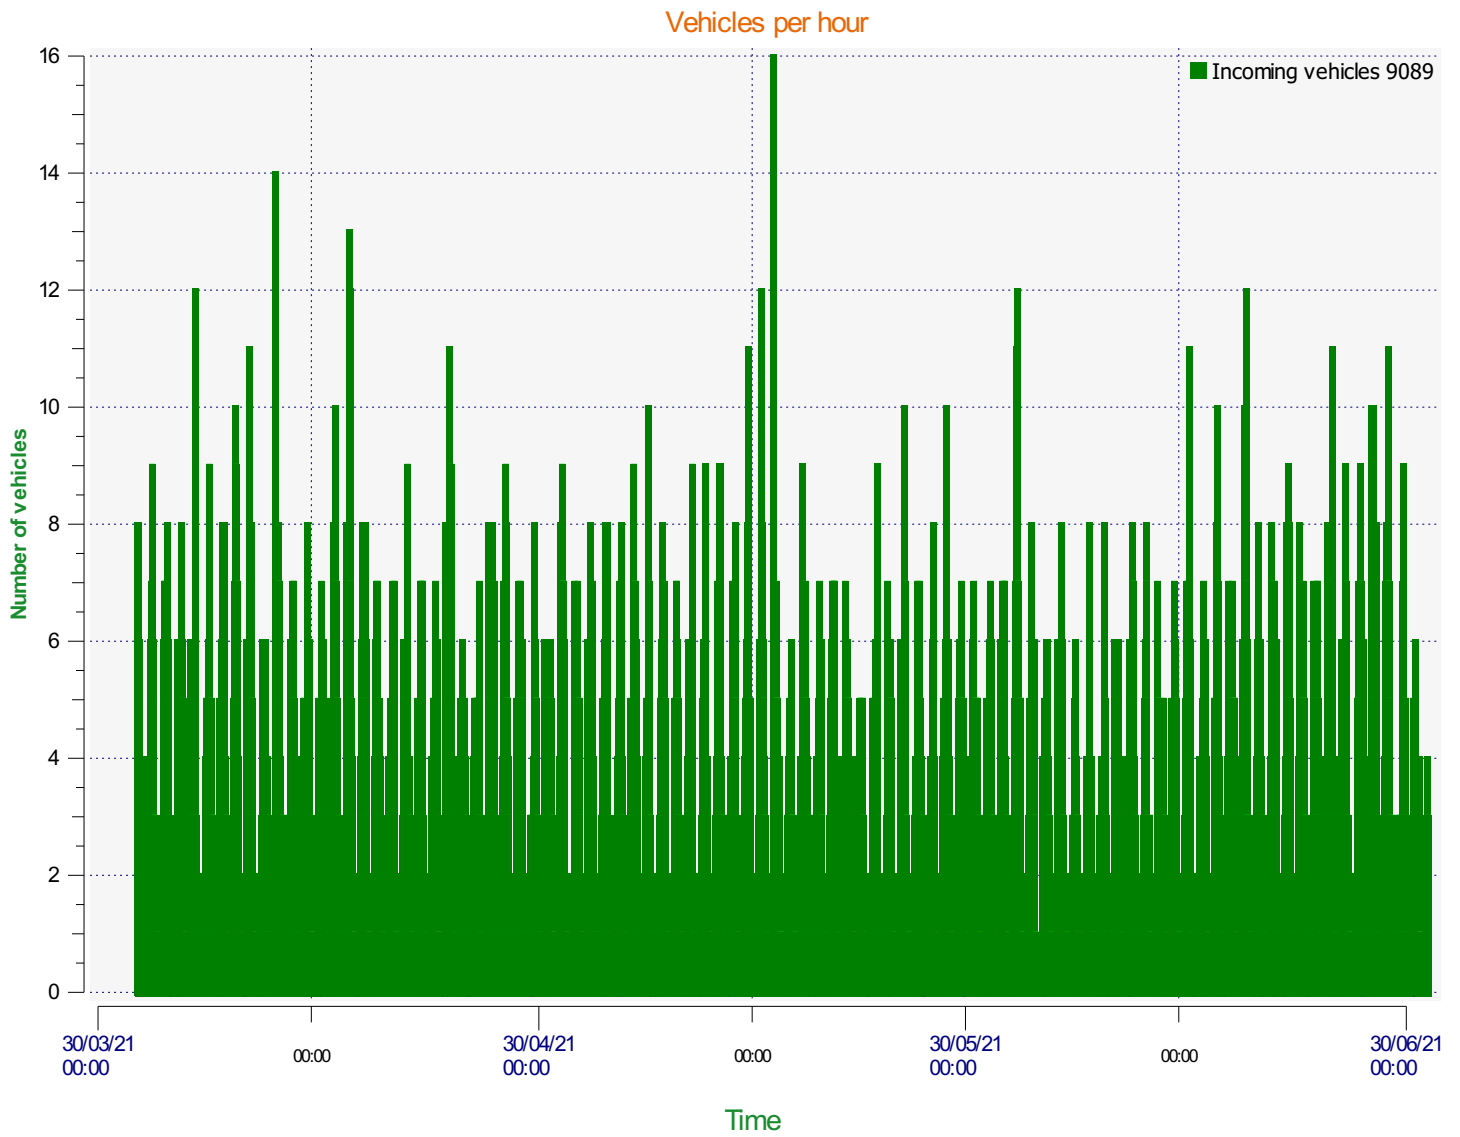

Location:

Comments:

Start date: Thursday, April 1, 2021 5:00 PM
End date: Thursday, July 1, 2021 11:00 AM

Location:

Comments:

Start date: Thursday, April 1, 2021 5:00 PM
End date: Thursday, July 1, 2021 11:00 AM

Location:

Comments:

Speed percentiles (incoming)

V30: 17.00Mph **V50:** 18.00Mph **V85:** 21.00Mph

Start date: Thursday, April 1, 2021 5:00 PM
End date: Thursday, July 1, 2021 11:00 AM

Location:

Comments:

Speed percentile(outgoing)

V30: 0.00Mph **V50:** 0.00Mph **V85:** 0.00Mph

Start date: Thursday, April 1, 2021 5:00 PM
End date: Thursday, July 1, 2021 11:00 AM

Location:

Comments: