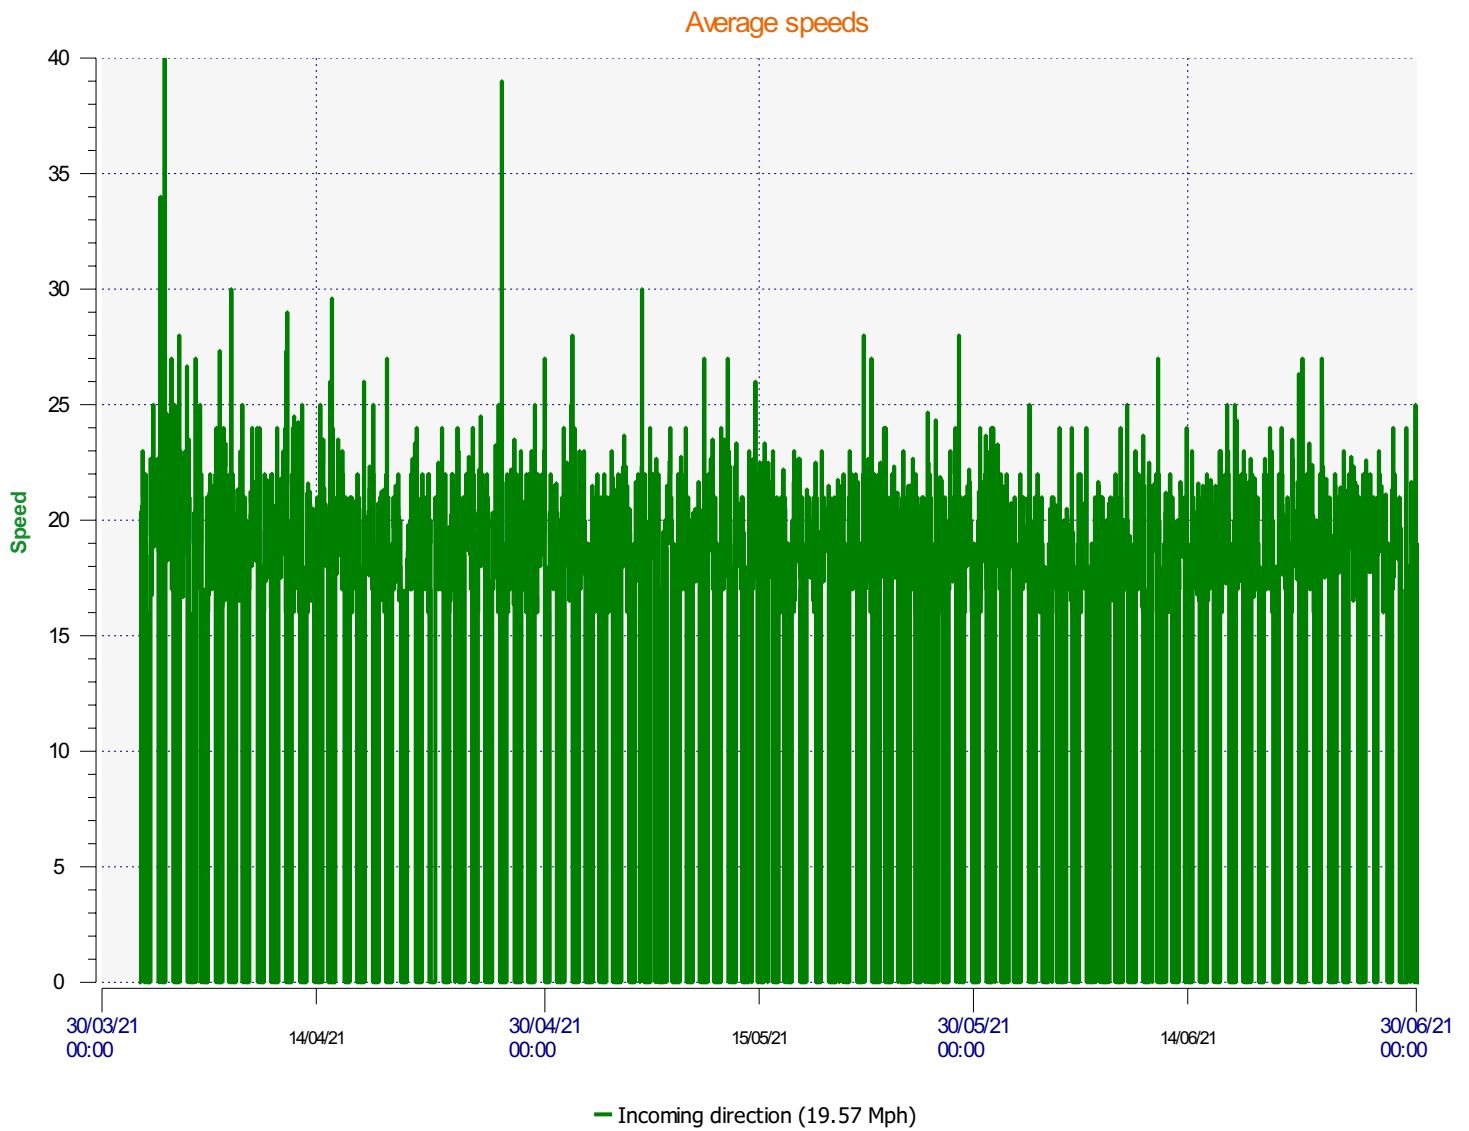

Start date: Thursday, April 1, 2021 5:00 PM
End date: Thursday, July 1, 2021 11:00 AM

Location:

Comments: