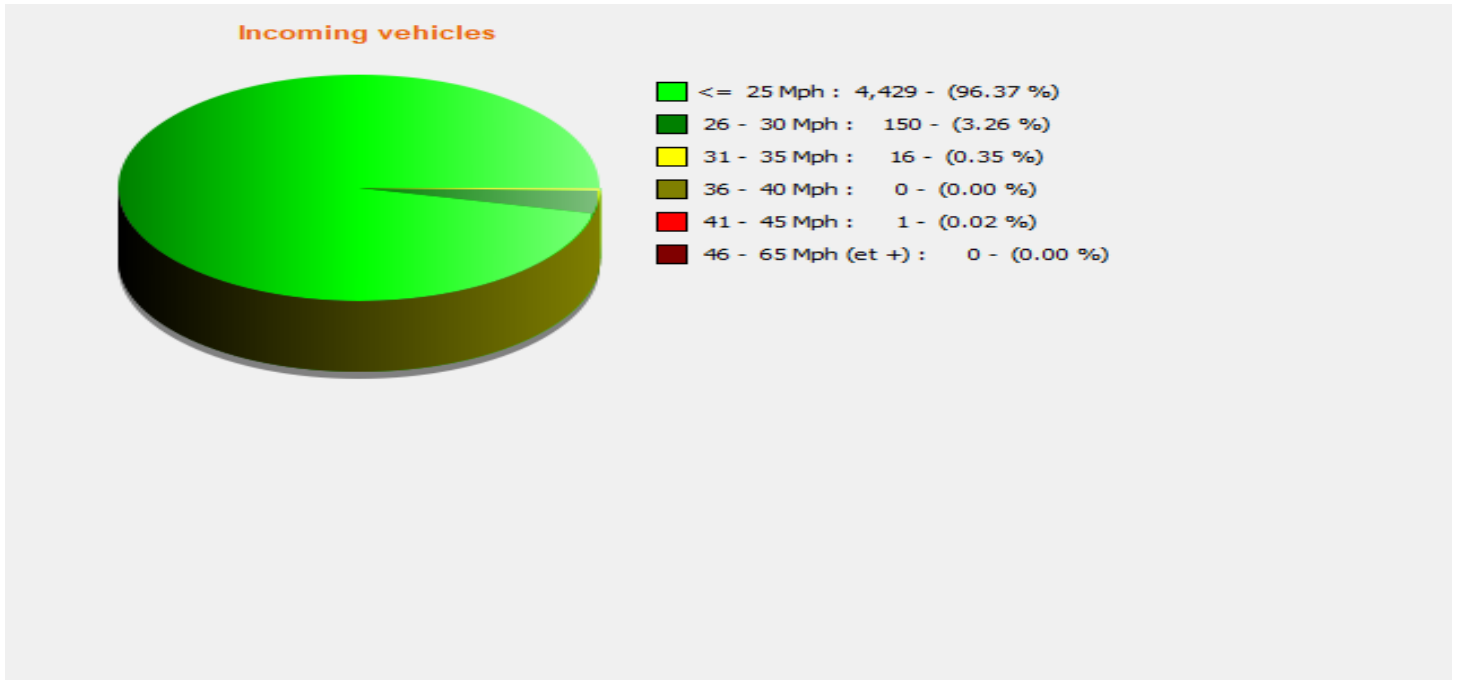

Start date: Thursday, April 1, 2021 4:00 PM
End date: Thursday, July 1, 2021 10:30 AM

Location:

Comments: