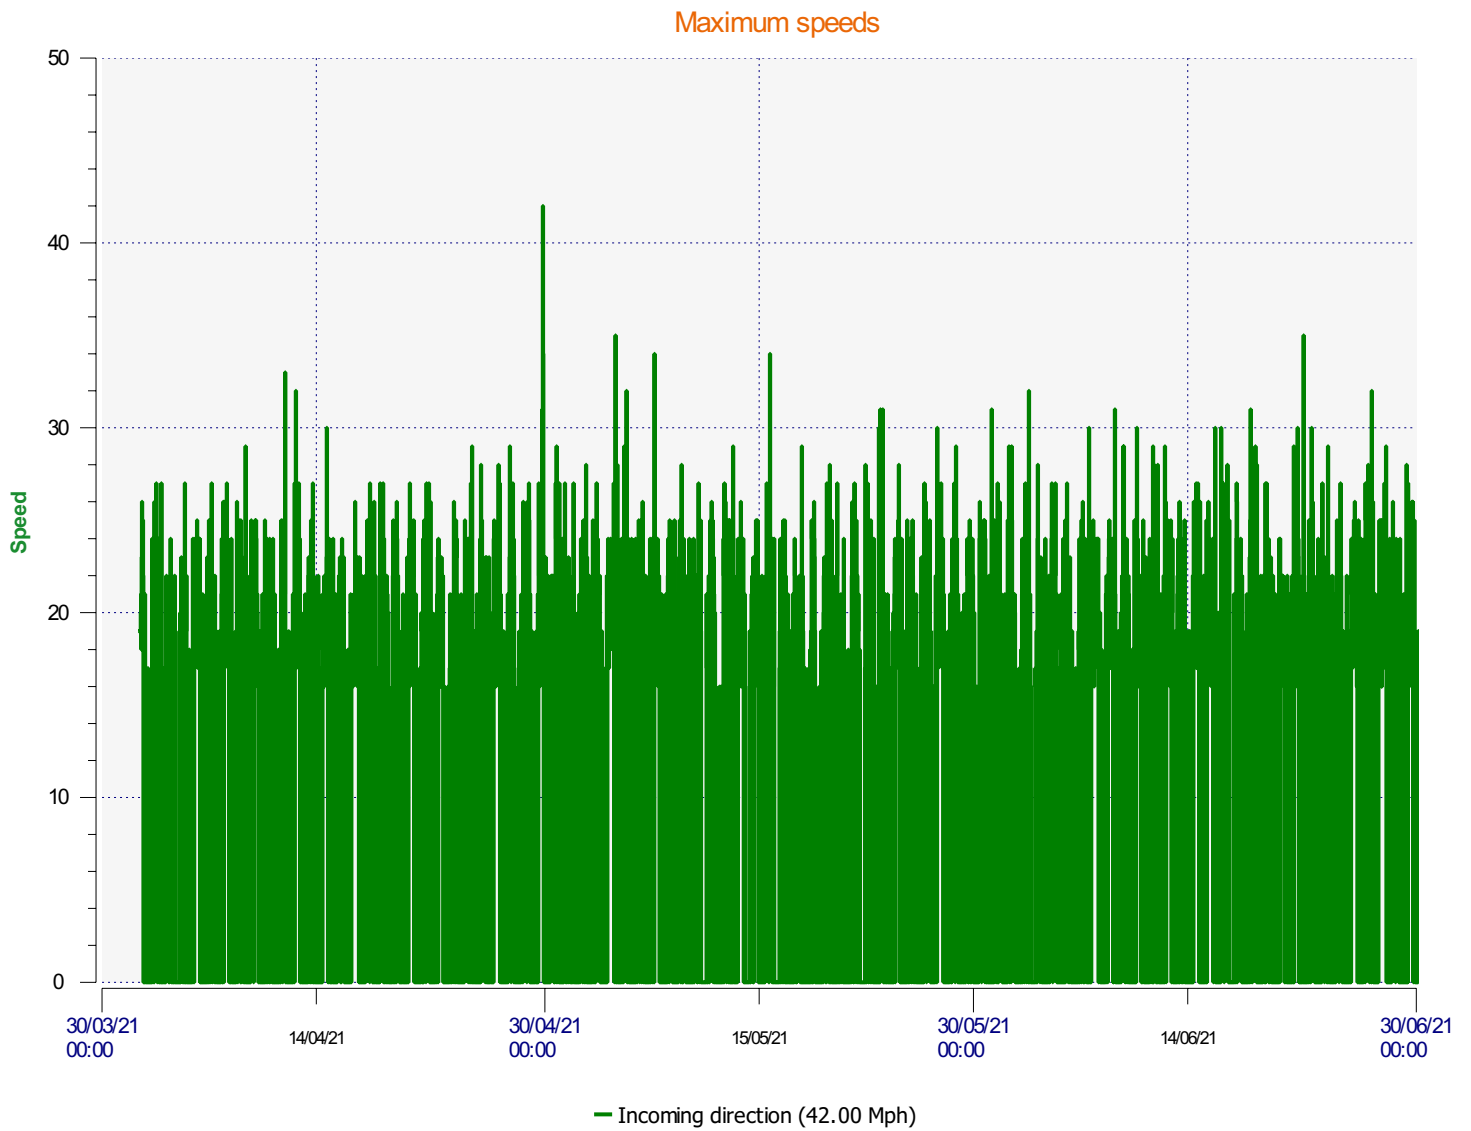

Élan Cité

DÉTECTER • INFORMER • SÉCURISER

Start date: Thursday, April 1, 2021 4:00 PM
End date: Thursday, July 1, 2021 10:30 AM

Location:

Comments:

Start date: Thursday, April 1, 2021 4:00 PM
End date: Thursday, July 1, 2021 10:30 AM

Location:

Comments:

Start date: Thursday, April 1, 2021 4:00 PM
End date: Thursday, July 1, 2021 10:30 AM

Location:

Comments:

Start date: Thursday, April 1, 2021 4:00 PM
End date: Thursday, July 1, 2021 10:30 AM

Location:

Comments:

Start date: Thursday, April 1, 2021 4:00 PM
End date: Thursday, July 1, 2021 10:30 AM

Location:

Comments:

Speed percentiles (incoming)

V30: 16.00Mph **V50:** 18.00Mph **V85:** 21.00Mph

Start date: Thursday, April 1, 2021 4:00 PM
End date: Thursday, July 1, 2021 10:30 AM

Location:

Comments:

Speed percentile(outgoing)

V30: 0.00Mph **V50:** 0.00Mph **V85:** 0.00Mph

Start date: Thursday, April 1, 2021 4:00 PM
End date: Thursday, July 1, 2021 10:30 AM

Location:

Comments: