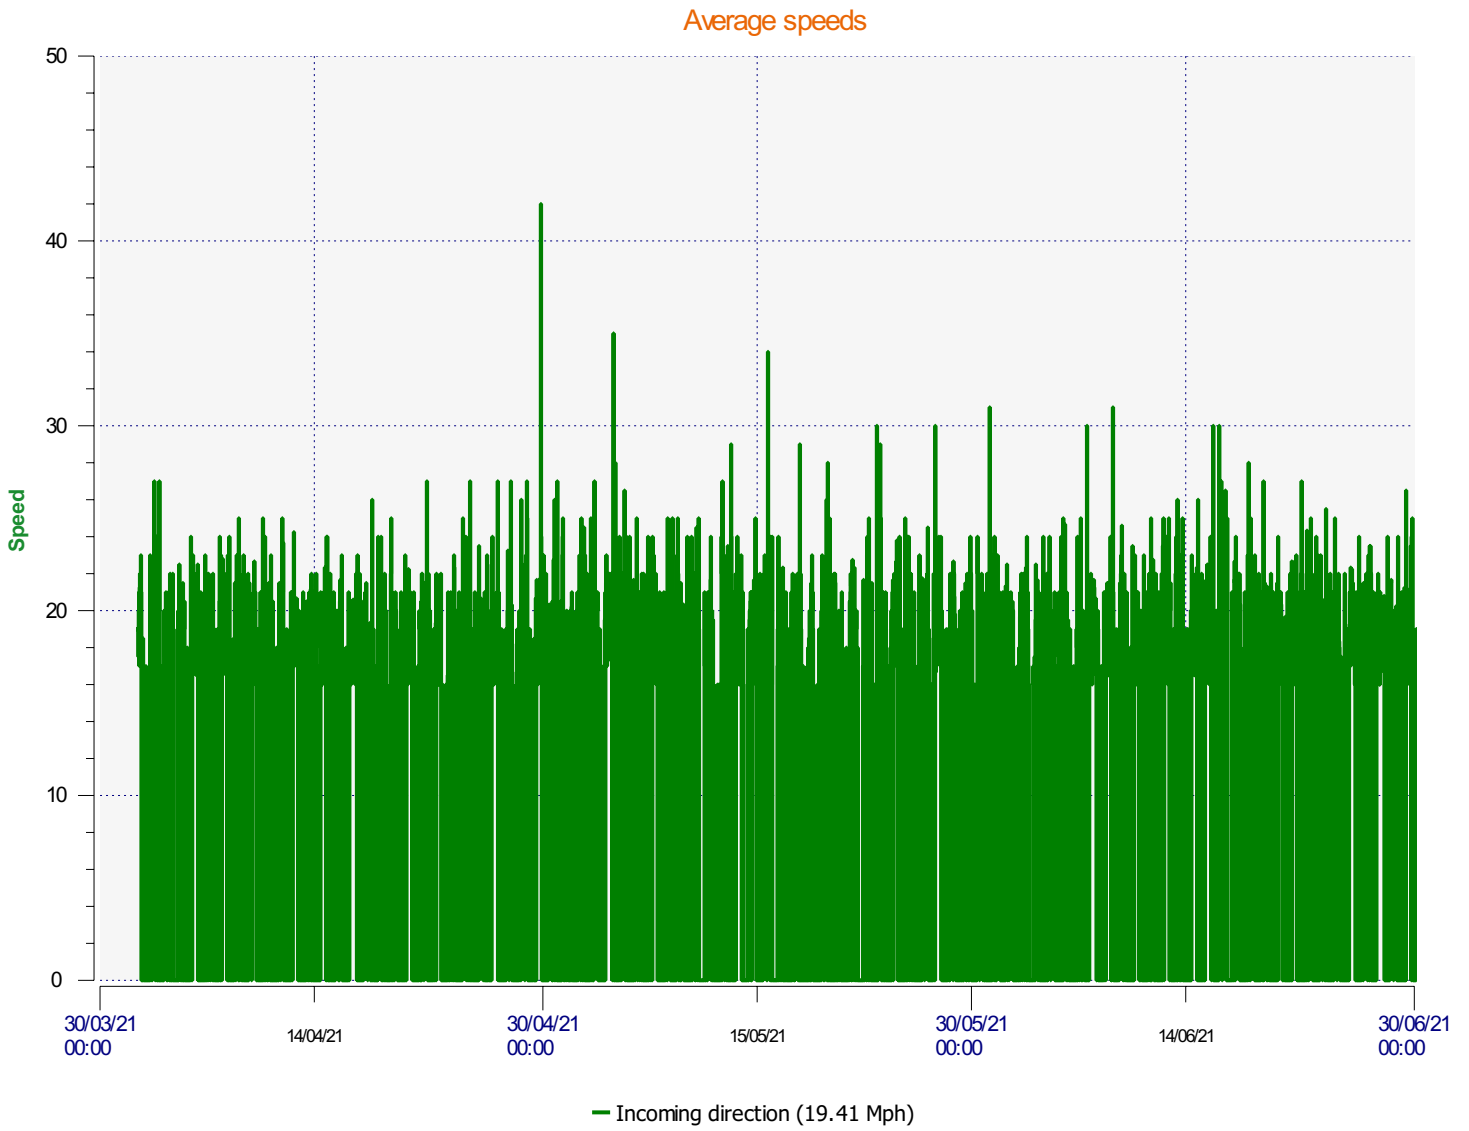

Start date: Thursday, April 1, 2021 4:00 PM
End date: Thursday, July 1, 2021 10:30 AM

Location:

Comments: