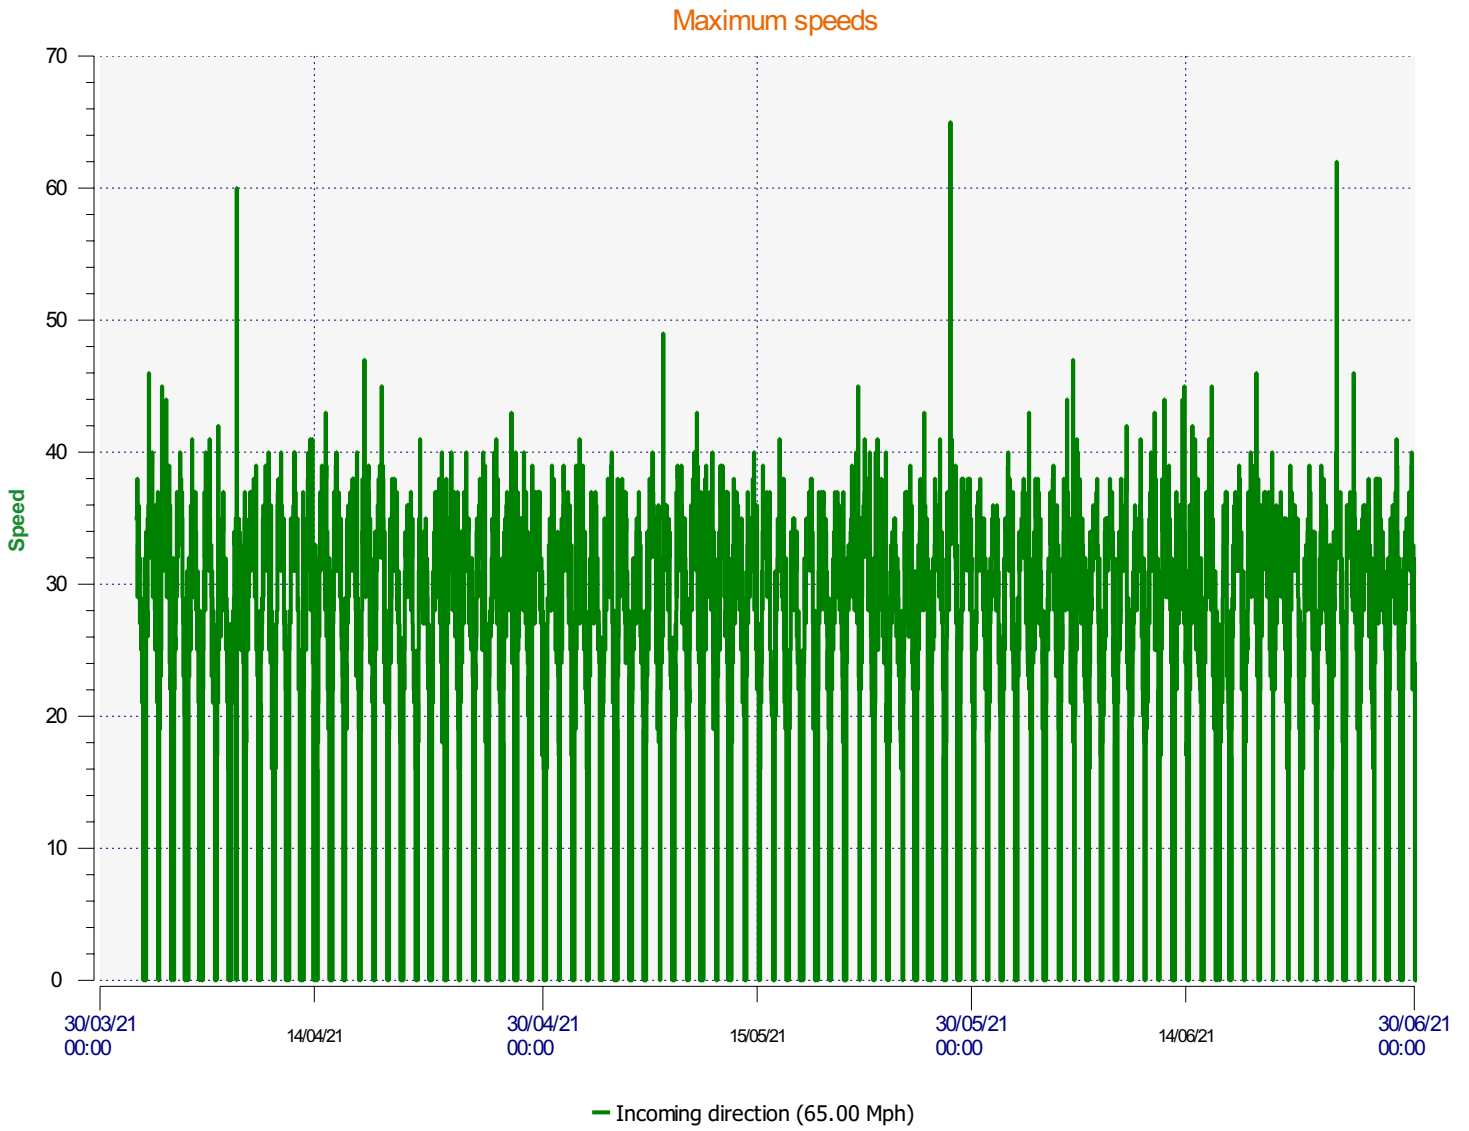

Location:

Comments:

Start date: Thursday, April 1, 2021 1:30 PM
End date: Thursday, July 1, 2021 11:00 AM

Location:

Comments:

Start date: Thursday, April 1, 2021 1:30 PM
End date: Thursday, July 1, 2021 11:00 AM

Location:

Comments:

Speed percentiles (incoming)

V30: 18.00Mph **V50:** 20.00Mph **V85:** 25.00Mph

Start date: Thursday, April 1, 2021 1:30 PM
End date: Thursday, July 1, 2021 11:00 AM

Location:

Comments:

Speed percentile(outgoing)

V30: 0.00Mph **V50:** 0.00Mph **V85:** 0.00Mph

Start date: Thursday, April 1, 2021 1:30 PM
End date: Thursday, July 1, 2021 11:00 AM

Location:

Comments: