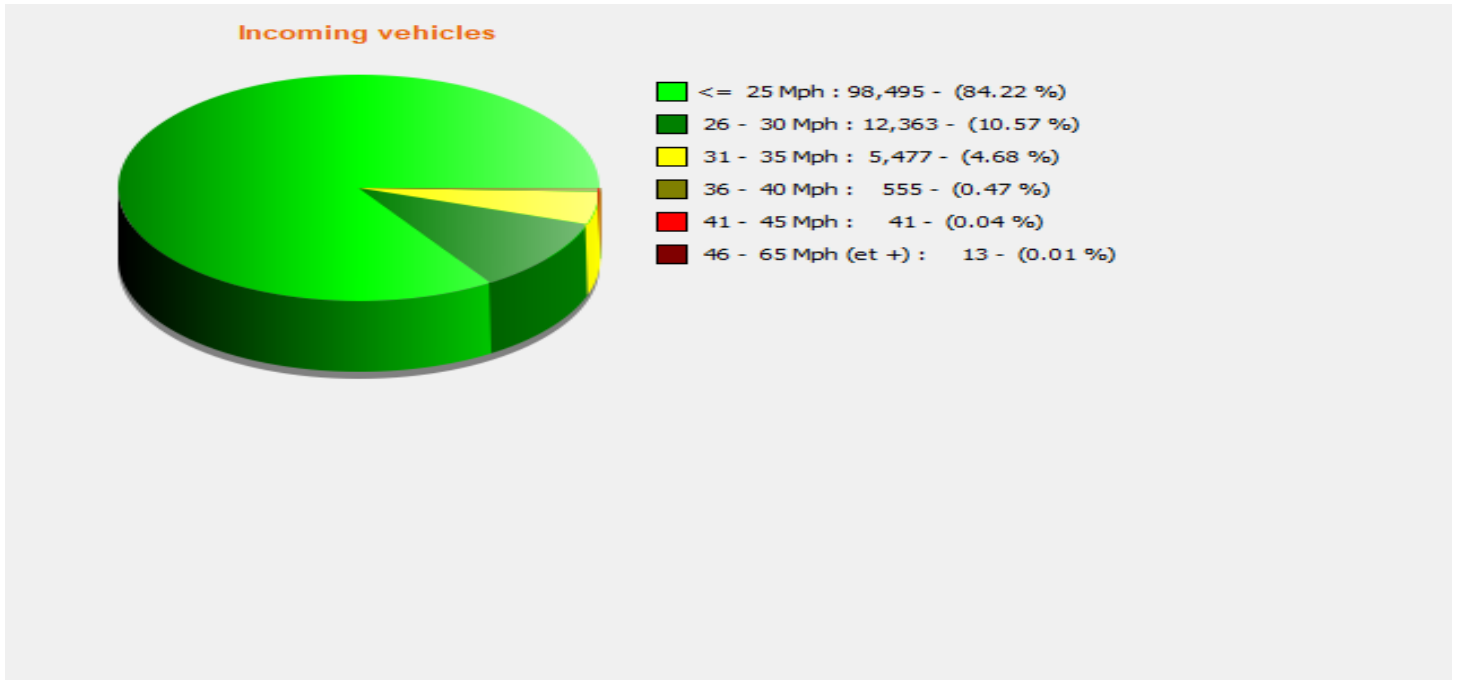

Start date: Thursday, April 1, 2021 1:30 PM
End date: Thursday, July 1, 2021 11:00 AM

Location:

Comments: