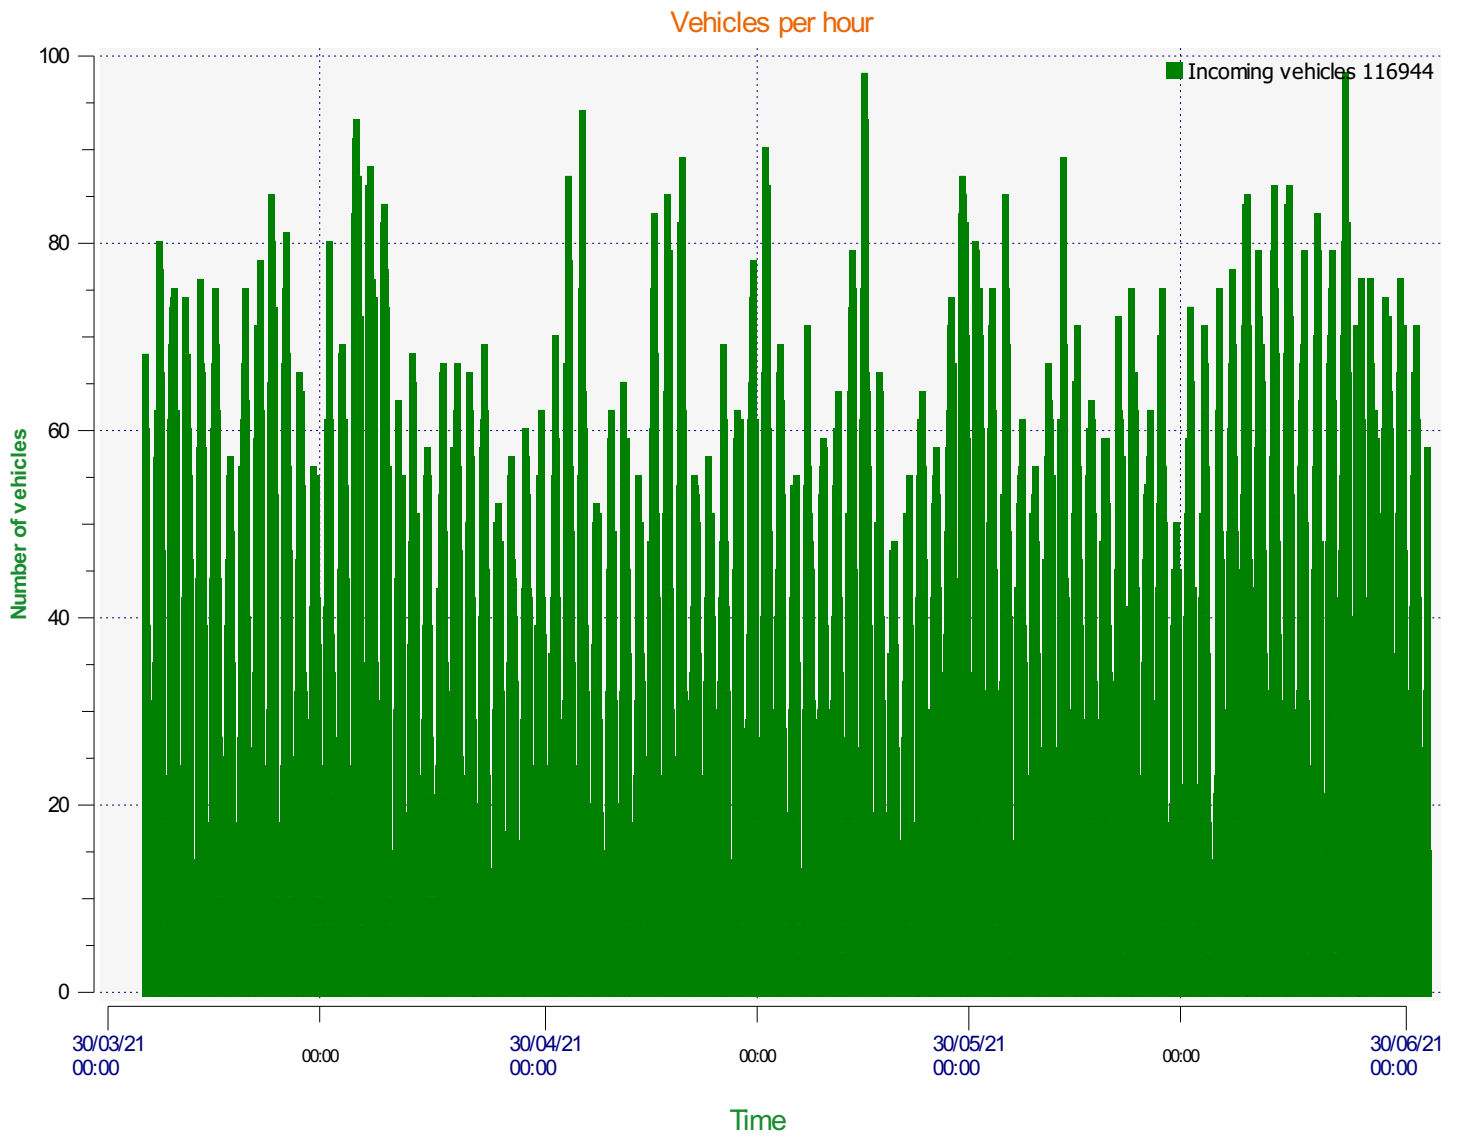

Location:

Comments:

Start date: Thursday, April 1, 2021 1:30 PM
End date: Thursday, July 1, 2021 11:00 AM

Location:

Comments:

Start date: Thursday, April 1, 2021 1:30 PM
End date: Thursday, July 1, 2021 11:00 AM

Location:

Comments:

Speed percentiles (incoming)

V30: 18.00Mph **V50:** 20.00Mph **V85:** 25.00Mph

Start date: Thursday, April 1, 2021 1:30 PM
End date: Thursday, July 1, 2021 11:00 AM

Location:

Comments:

Speed percentile(outgoing)

V30: 0.00Mph **V50:** 0.00Mph **V85:** 0.00Mph

Start date: Thursday, April 1, 2021 1:30 PM
End date: Thursday, July 1, 2021 11:00 AM

Location:

Comments: