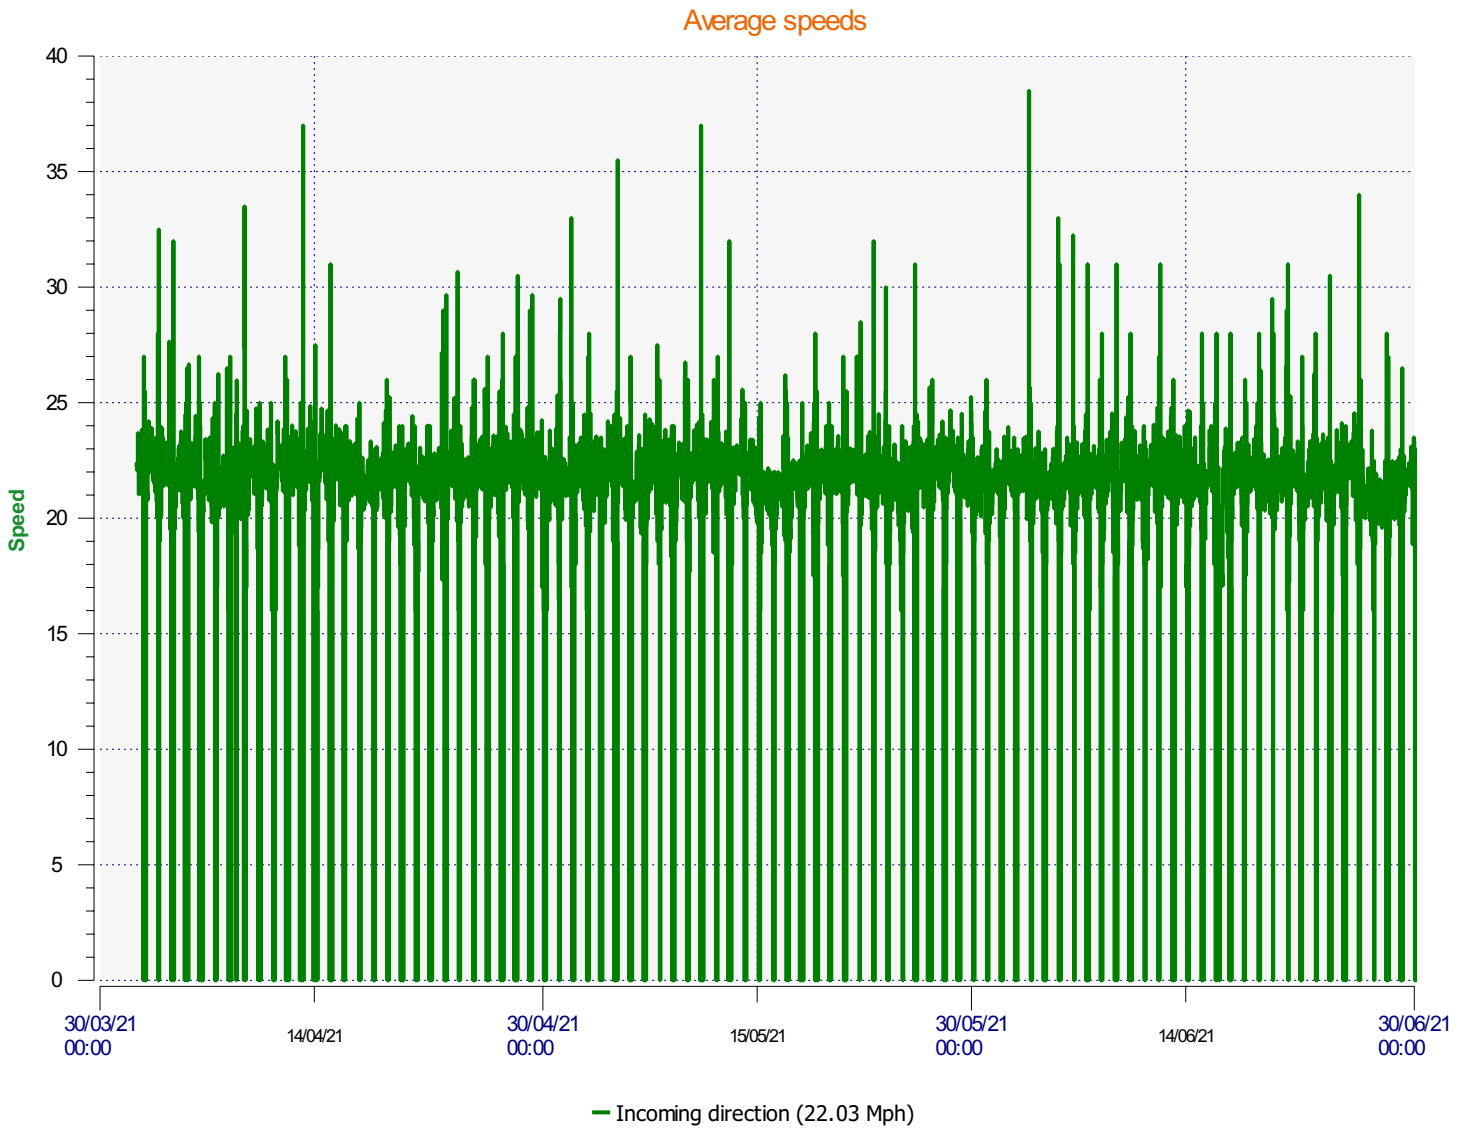

Start date: Thursday, April 1, 2021 1:30 PM
End date: Thursday, July 1, 2021 11:00 AM

Location:

Comments: