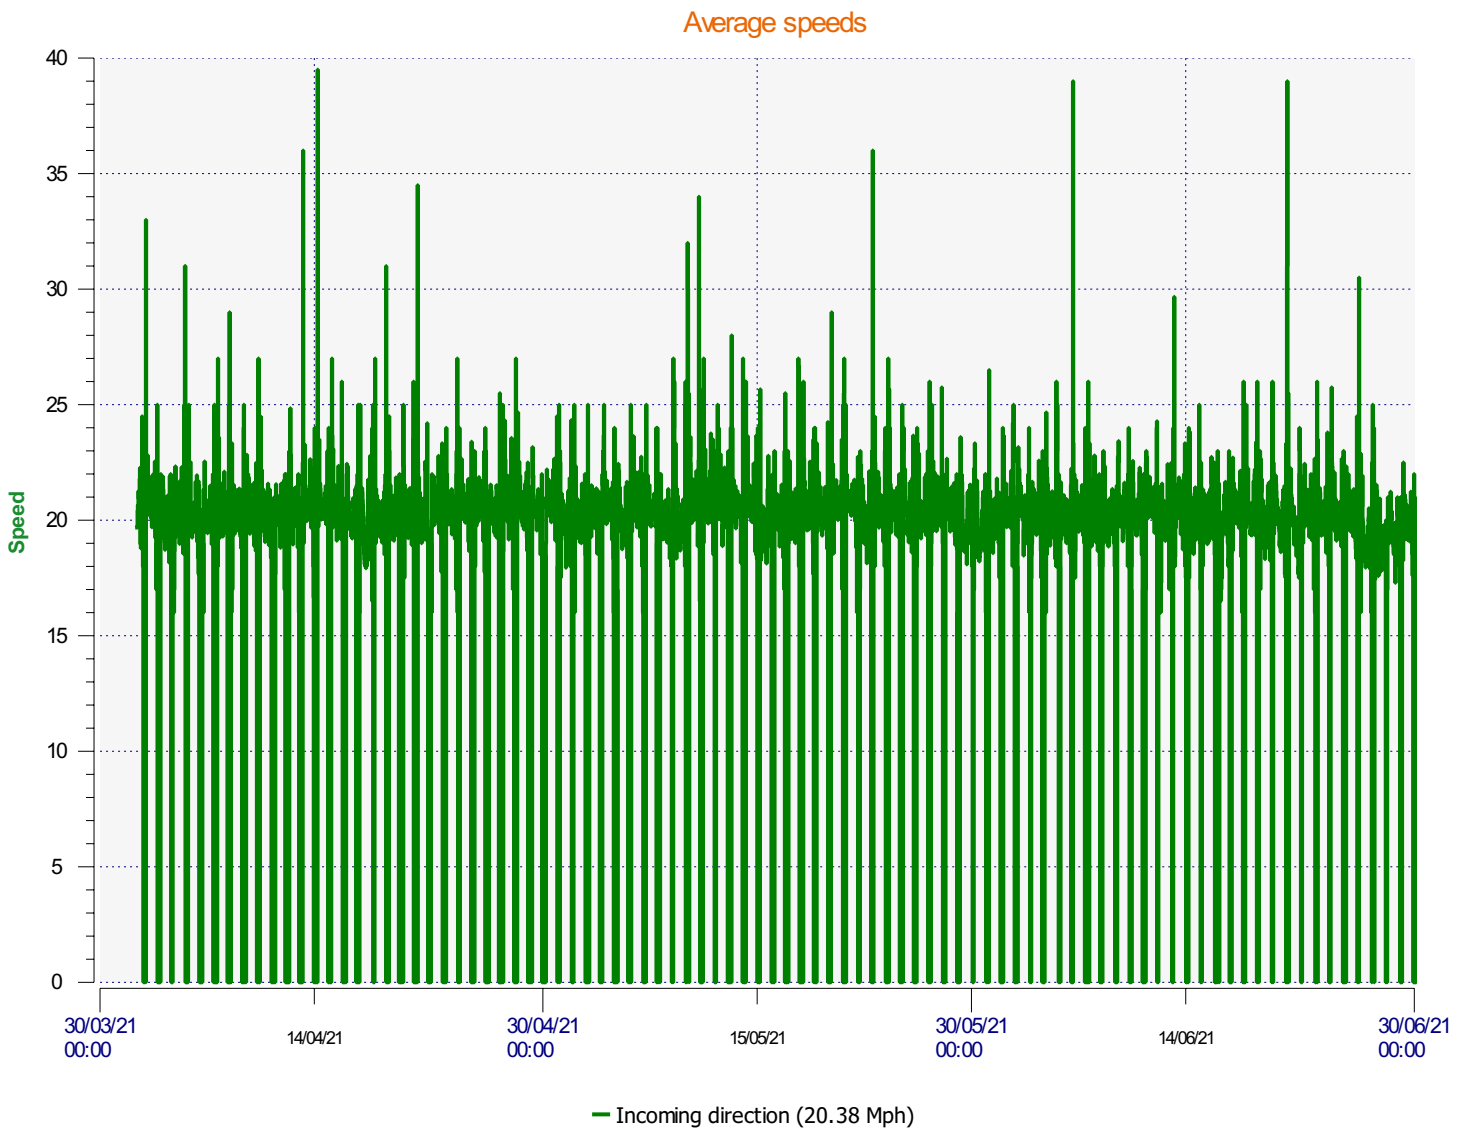

Start date: Thursday, April 1, 2021 2:30 PM
End date: Thursday, July 1, 2021 11:00 AM

Location:

Comments: