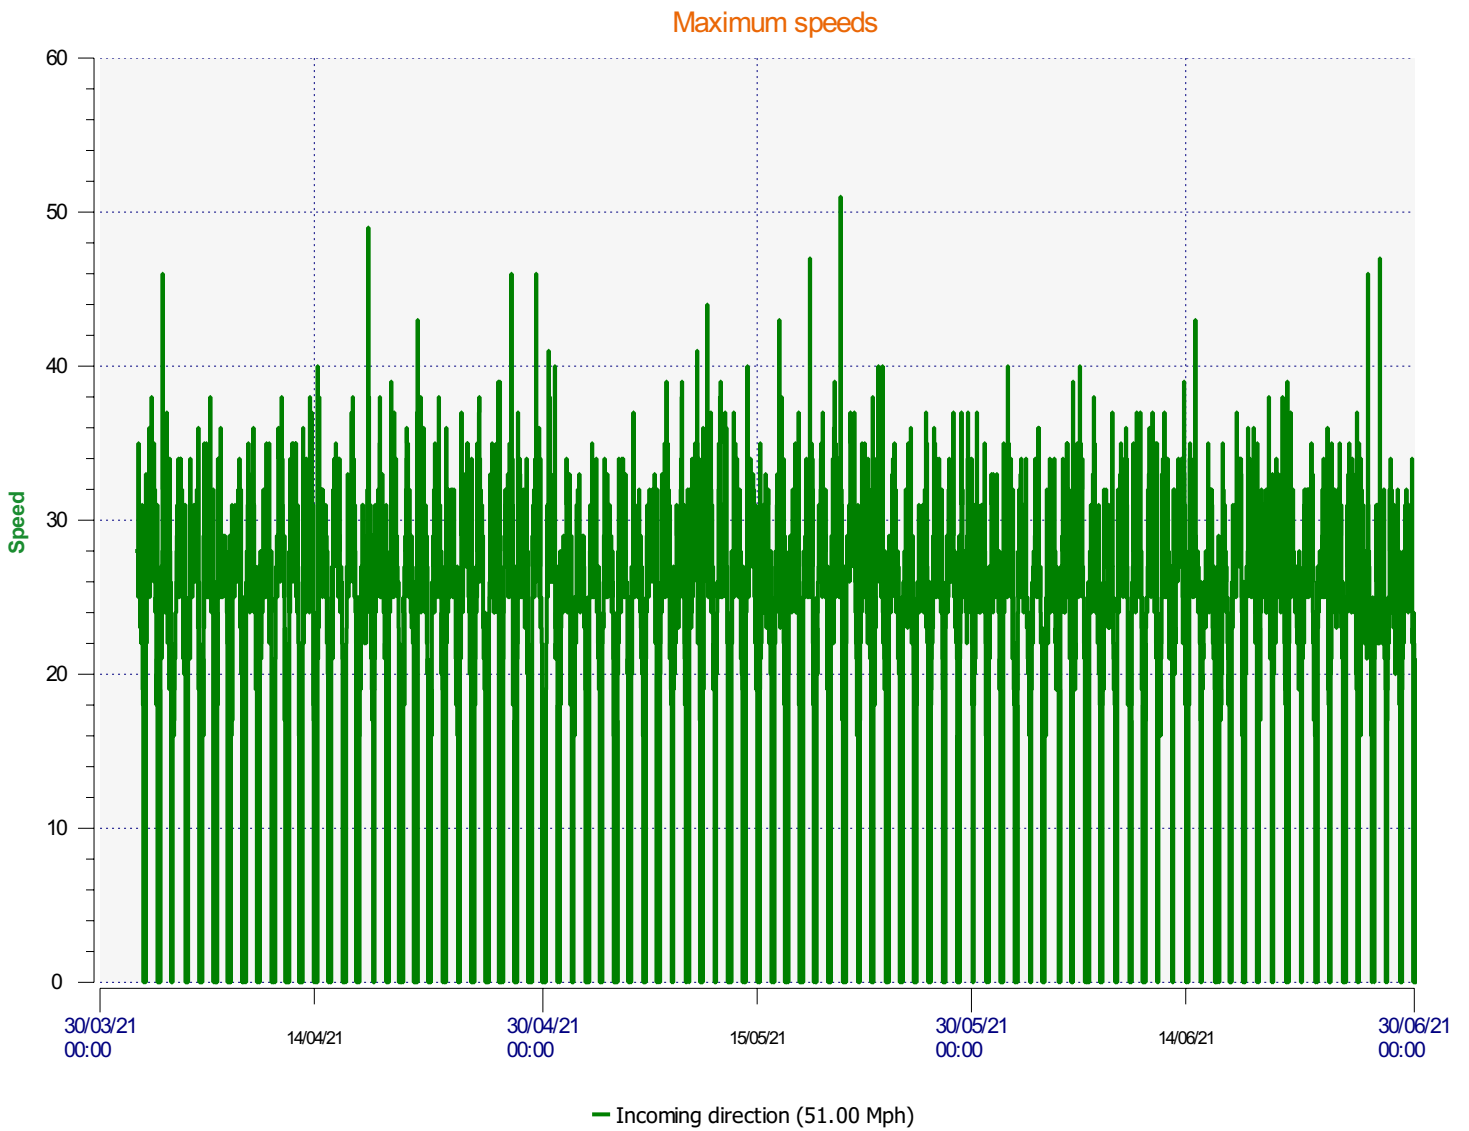

ÉlanCité

DÉTECTER • INFORMER • SÉCURISER

Start date: Thursday, April 1, 2021 2:30 PM
End date: Thursday, July 1, 2021 11:00 AM

Location:

Comments:

Start date: Thursday, April 1, 2021 2:30 PM
End date: Thursday, July 1, 2021 11:00 AM

Location:

Comments:

Start date: Thursday, April 1, 2021 2:30 PM
End date: Thursday, July 1, 2021 11:00 AM

Location:

Comments:

Start date: Thursday, April 1, 2021 2:30 PM
End date: Thursday, July 1, 2021 11:00 AM

Location:

Comments:

Speed percentiles (incoming)

V30: 17.00Mph **V50:** 19.00Mph **V85:** 23.00Mph

Start date: Thursday, April 1, 2021 2:30 PM
End date: Thursday, July 1, 2021 11:00 AM

Location:

Comments:

Speed percentile(outgoing)