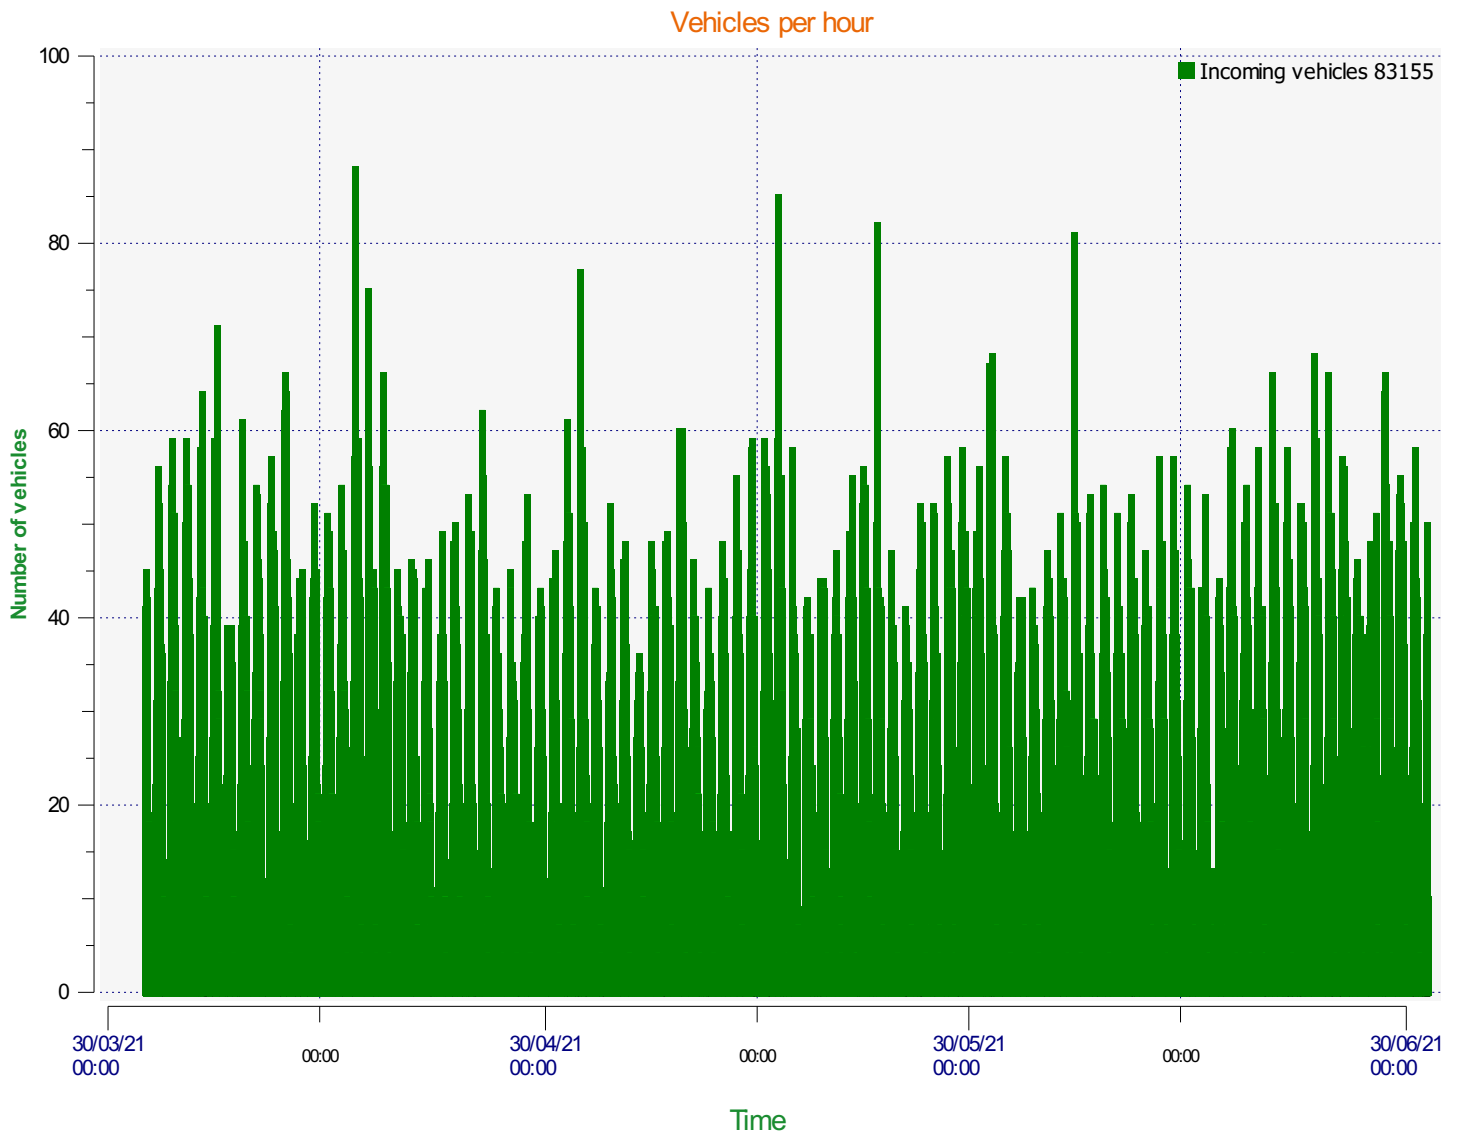

Location:

Comments:

Start date: Thursday, April 1, 2021 2:30 PM
End date: Thursday, July 1, 2021 11:00 AM

Location:

Comments:

Start date: Thursday, April 1, 2021 2:30 PM
End date: Thursday, July 1, 2021 11:00 AM

Location:

Comments:

Speed percentiles (incoming)

V30: 17.00Mph **V50:** 19.00Mph **V85:** 23.00Mph

Start date: Thursday, April 1, 2021 2:30 PM
End date: Thursday, July 1, 2021 11:00 AM

Location:

Comments:

Speed percentile(outgoing)

V30: 0.00Mph **V50:** 0.00Mph **V85:** 0.00Mph

Start date: Thursday, April 1, 2021 2:30 PM
End date: Thursday, July 1, 2021 11:00 AM

Location:

Comments: