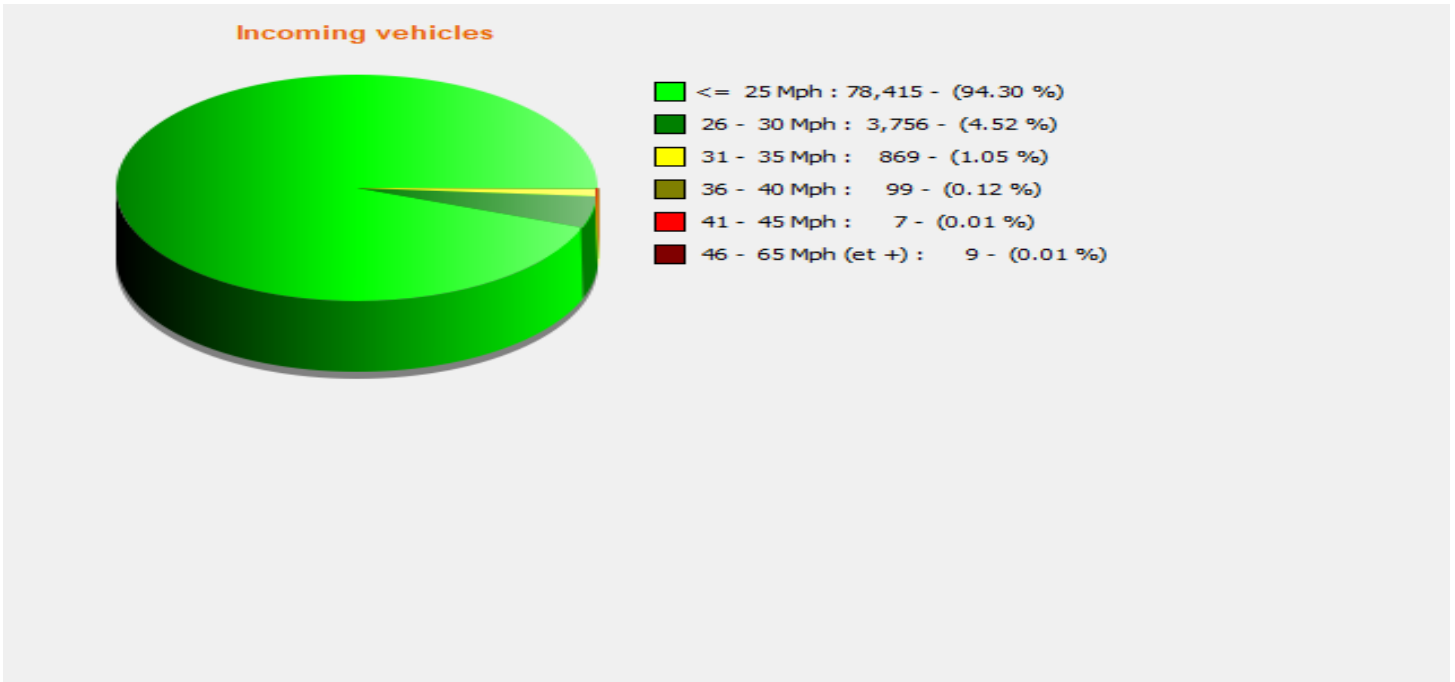

Start date: Thursday, April 1, 2021 2:30 PM
End date: Thursday, July 1, 2021 11:00 AM

Location:

Comments: