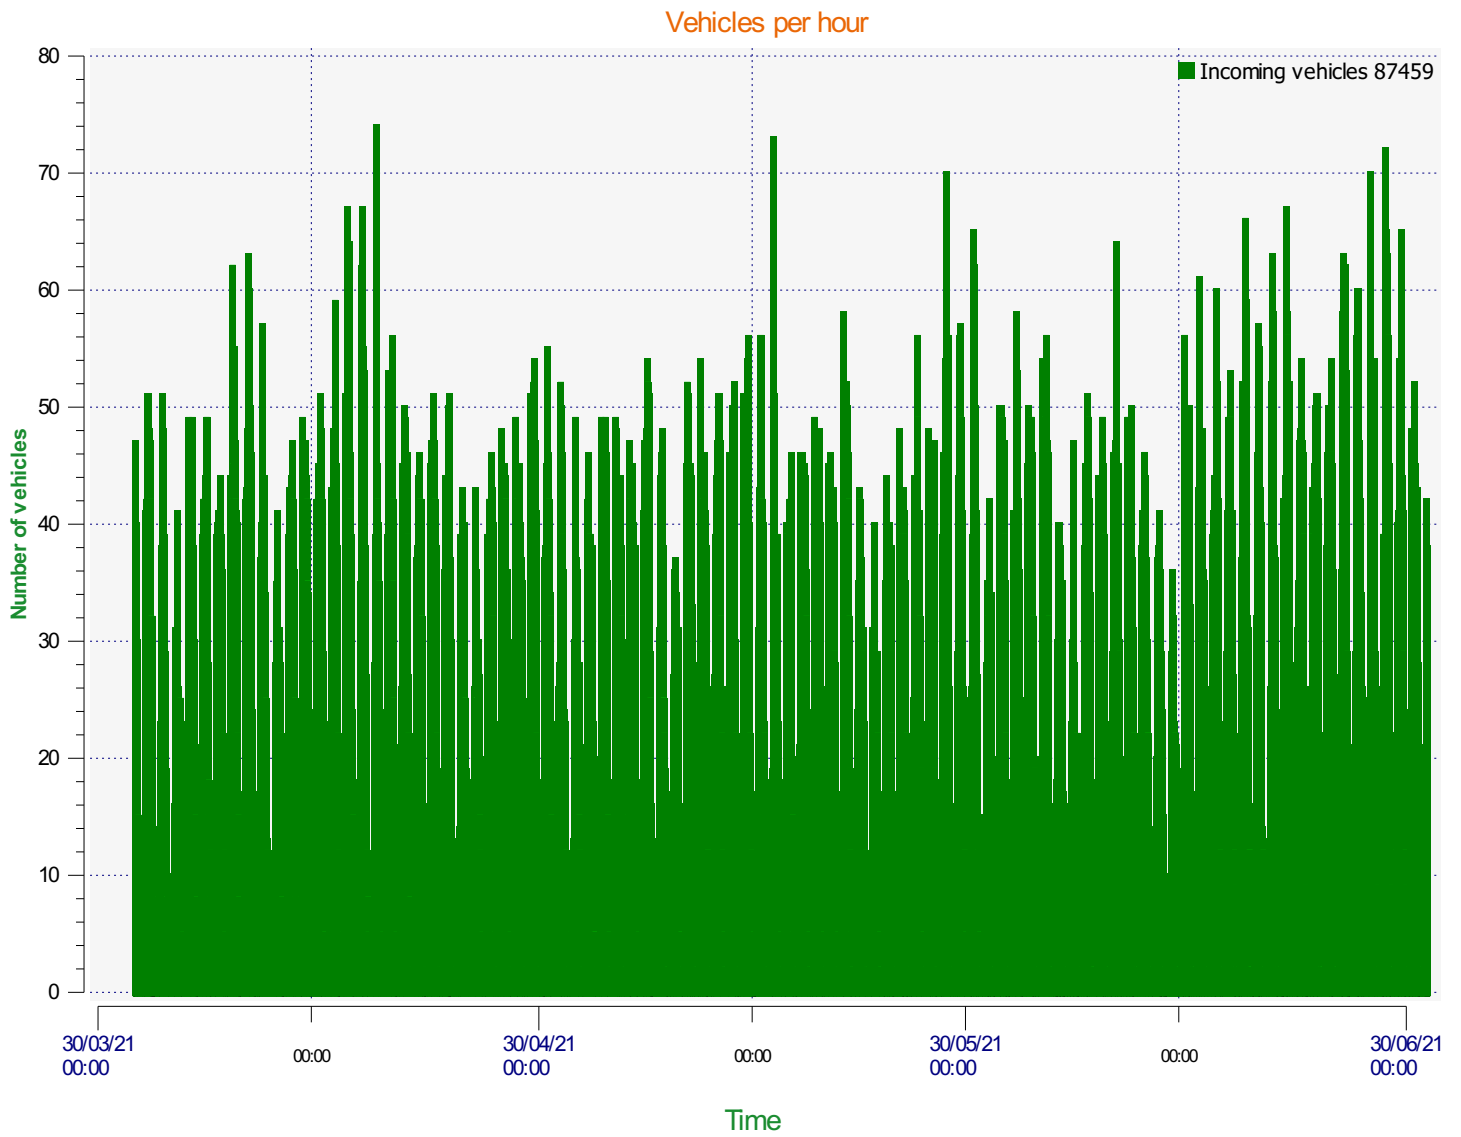

Location:

Comments:

Start date: Thursday, April 1, 2021 1:30 PM
End date: Thursday, July 1, 2021 10:30 AM

Location:

Comments:

Start date: Thursday, April 1, 2021 1:30 PM
End date: Thursday, July 1, 2021 10:30 AM

Location:

Comments:

Speed percentiles (incoming)

V30: 18.00Mph **V50:** 20.00Mph **V85:** 23.00Mph

Start date: Thursday, April 1, 2021 1:30 PM
End date: Thursday, July 1, 2021 10:30 AM

Location:

Comments:

Speed percentile(outgoing)

V30: 0.00Mph **V50:** 0.00Mph **V85:** 0.00Mph

Start date: Thursday, April 1, 2021 1:30 PM
End date: Thursday, July 1, 2021 10:30 AM

Location:

Comments: