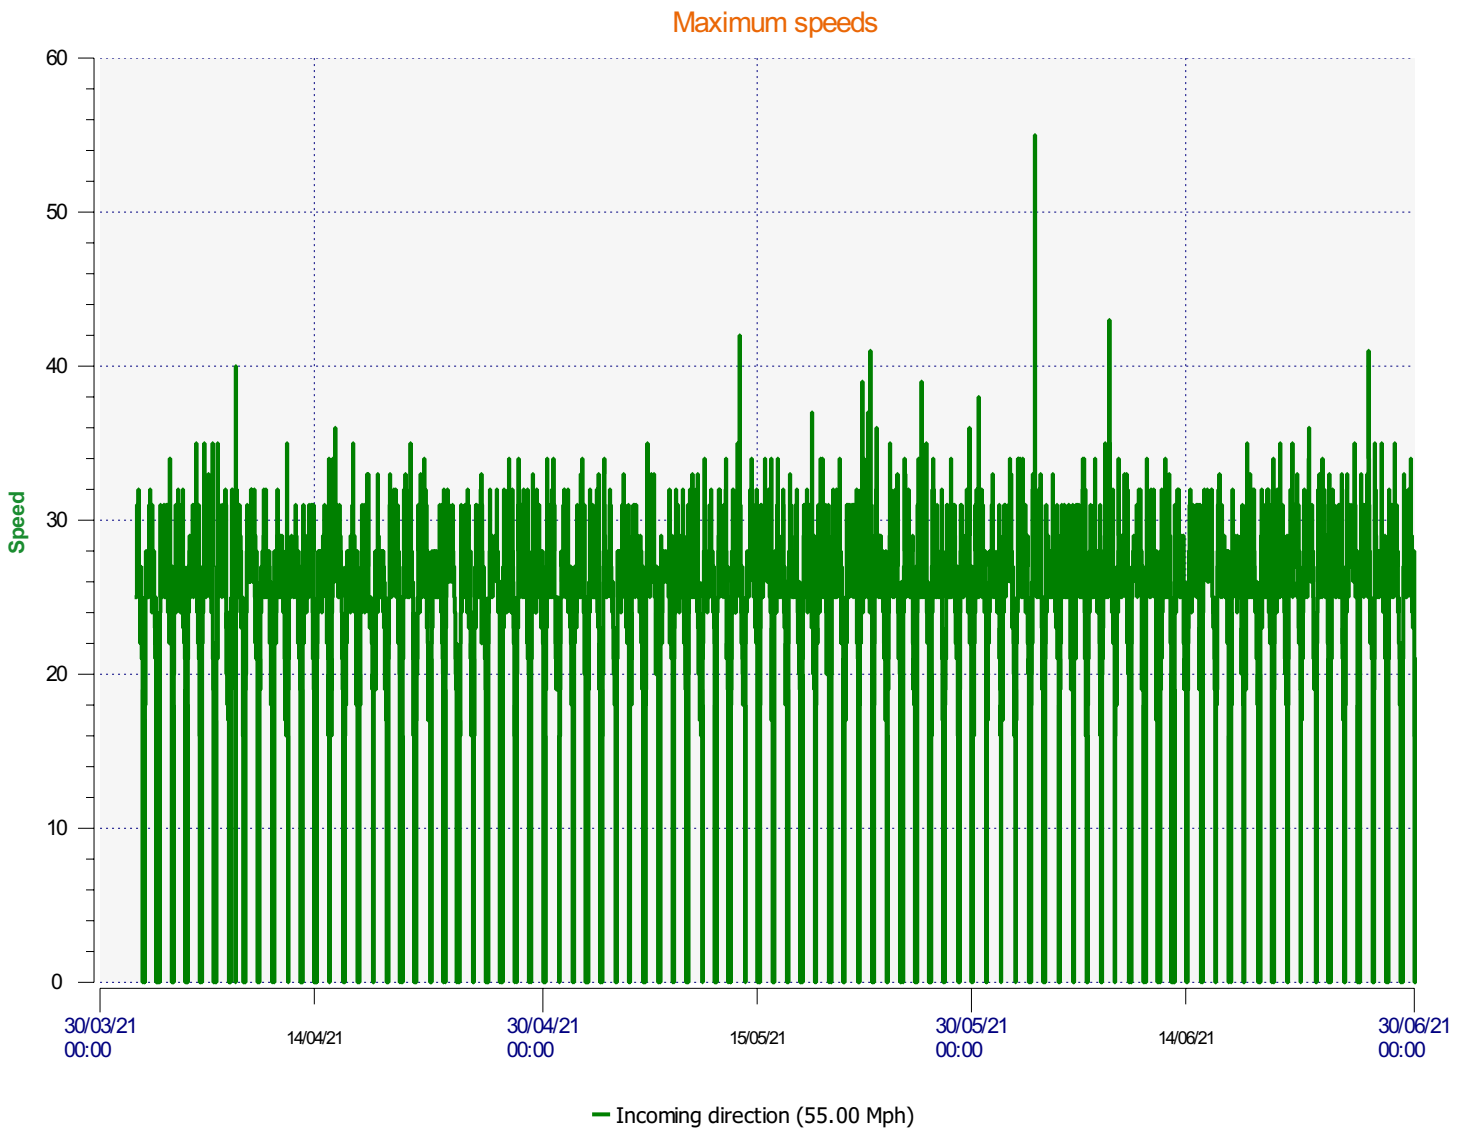

Location:

Comments:

Start date: Thursday, April 1, 2021 1:30 PM
End date: Thursday, July 1, 2021 10:30 AM

Location:

Comments:

Start date: Thursday, April 1, 2021 1:30 PM
End date: Thursday, July 1, 2021 10:30 AM

Location:

Comments:

Speed percentiles (incoming)

V30: 18.00Mph **V50:** 20.00Mph **V85:** 23.00Mph

Start date: Thursday, April 1, 2021 1:30 PM
End date: Thursday, July 1, 2021 10:30 AM

Location:

Comments:

Speed percentile(outgoing)

V30: 0.00Mph **V50:** 0.00Mph **V85:** 0.00Mph

Start date: Thursday, April 1, 2021 1:30 PM
End date: Thursday, July 1, 2021 10:30 AM

Location:

Comments: