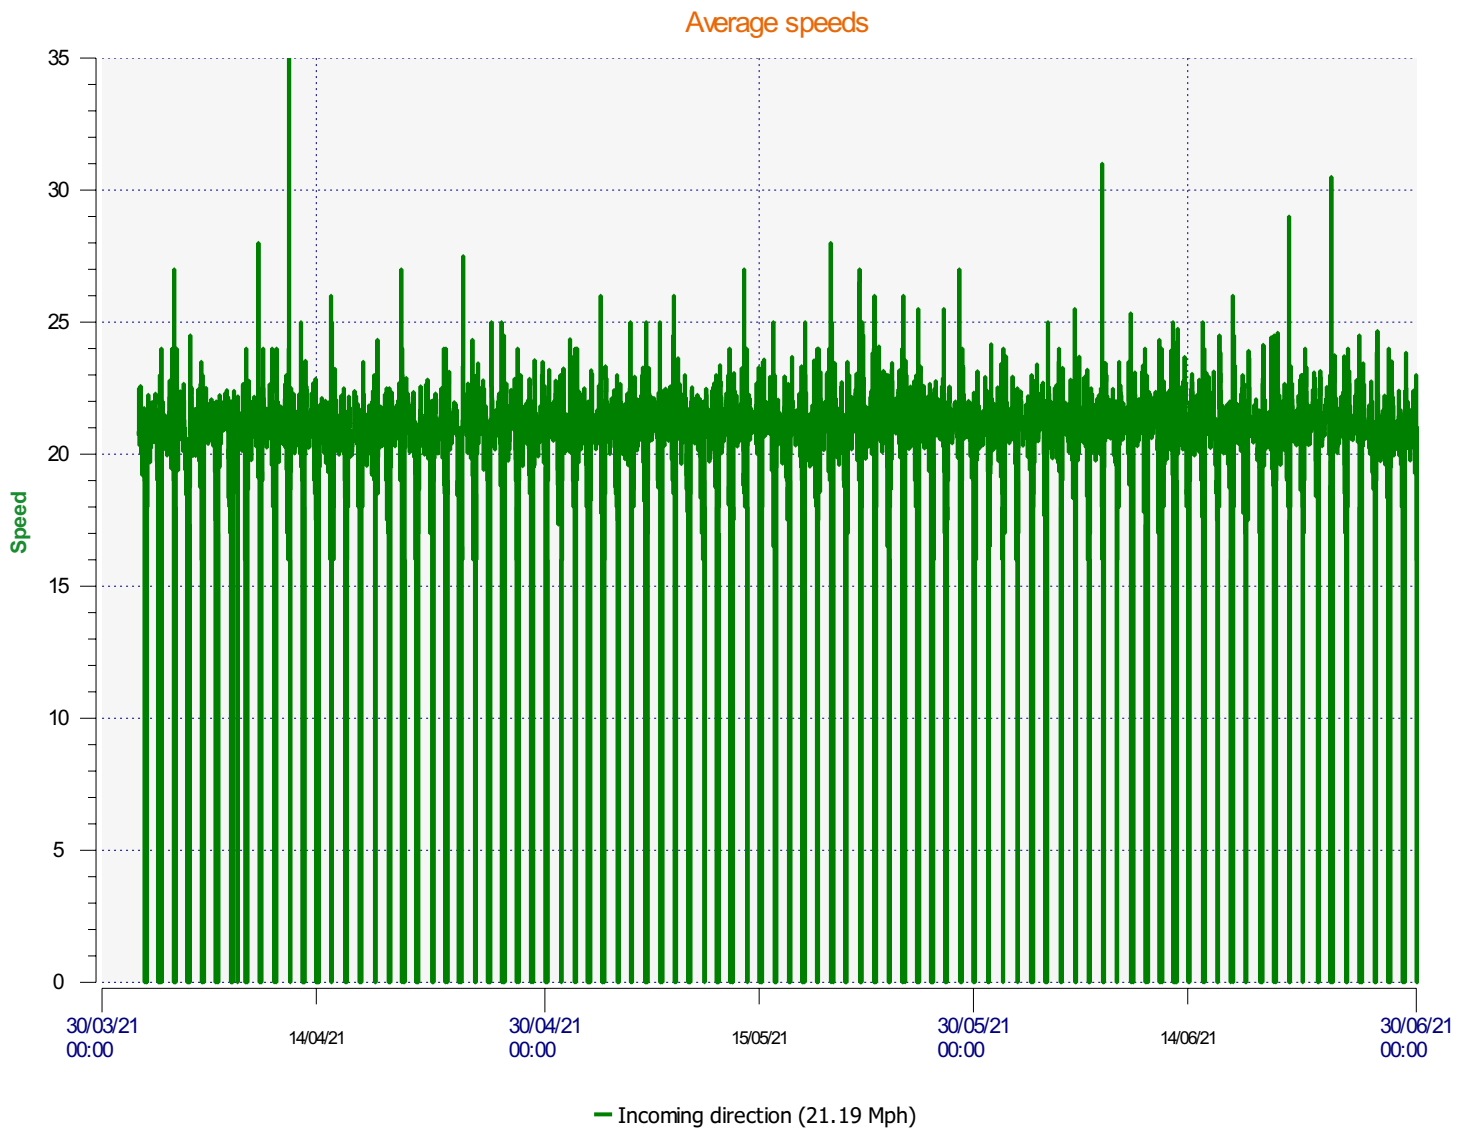

Start date: Thursday, April 1, 2021 1:30 PM
End date: Thursday, July 1, 2021 10:30 AM

Location:

Comments: