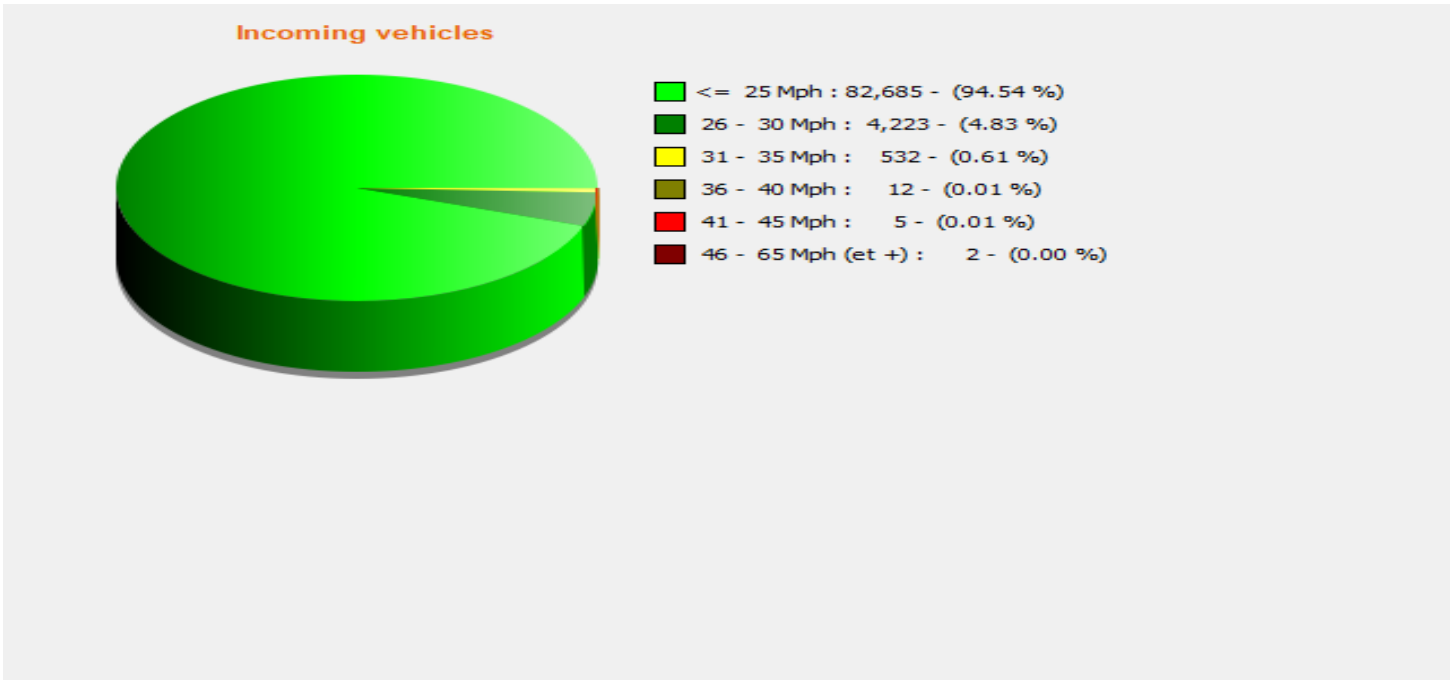

Start date: Thursday, April 1, 2021 1:30 PM
End date: Thursday, July 1, 2021 10:30 AM

Location:

Comments: