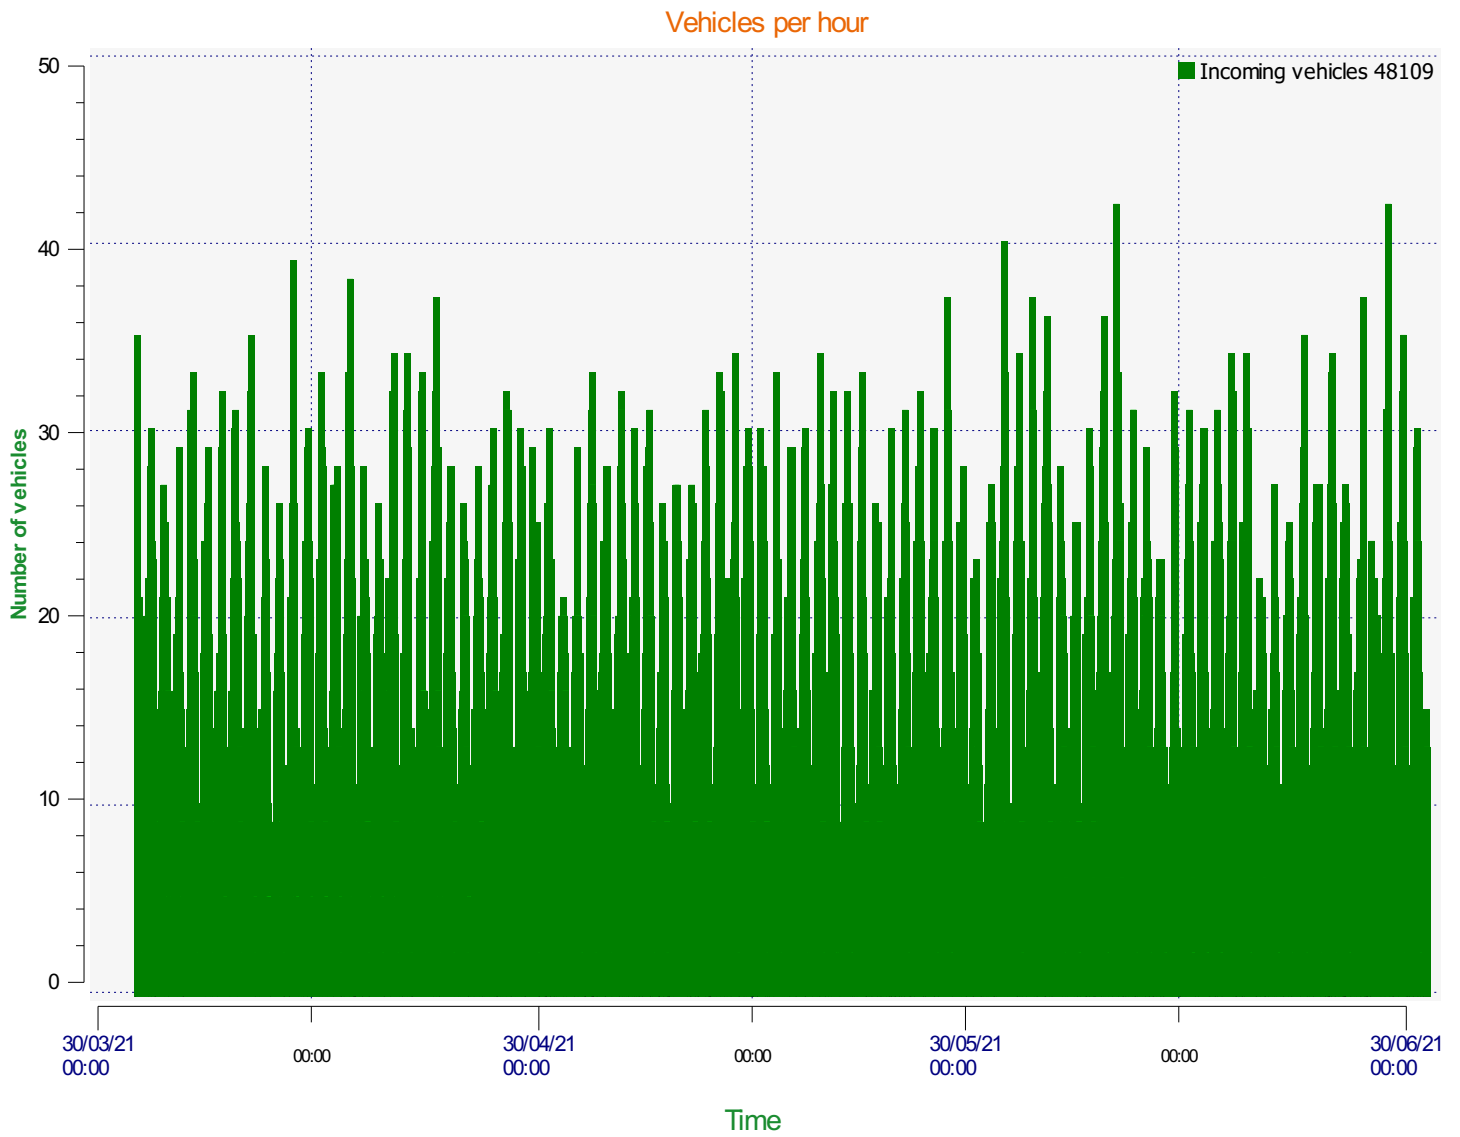

Location:

Comments:

Start date: Thursday, April 1, 2021 4:30 PM
End date: Thursday, July 1, 2021 10:00 AM

Location:

Comments:

Start date: Thursday, April 1, 2021 4:30 PM
End date: Thursday, July 1, 2021 10:00 AM

Location:

Comments:

Speed percentiles (incoming)

V30: 19.00Mph **V50:** 21.00Mph **V85:** 25.00Mph

Start date: Thursday, April 1, 2021 4:30 PM
End date: Thursday, July 1, 2021 10:00 AM

Location:

Comments:

Speed percentile(outgoing)