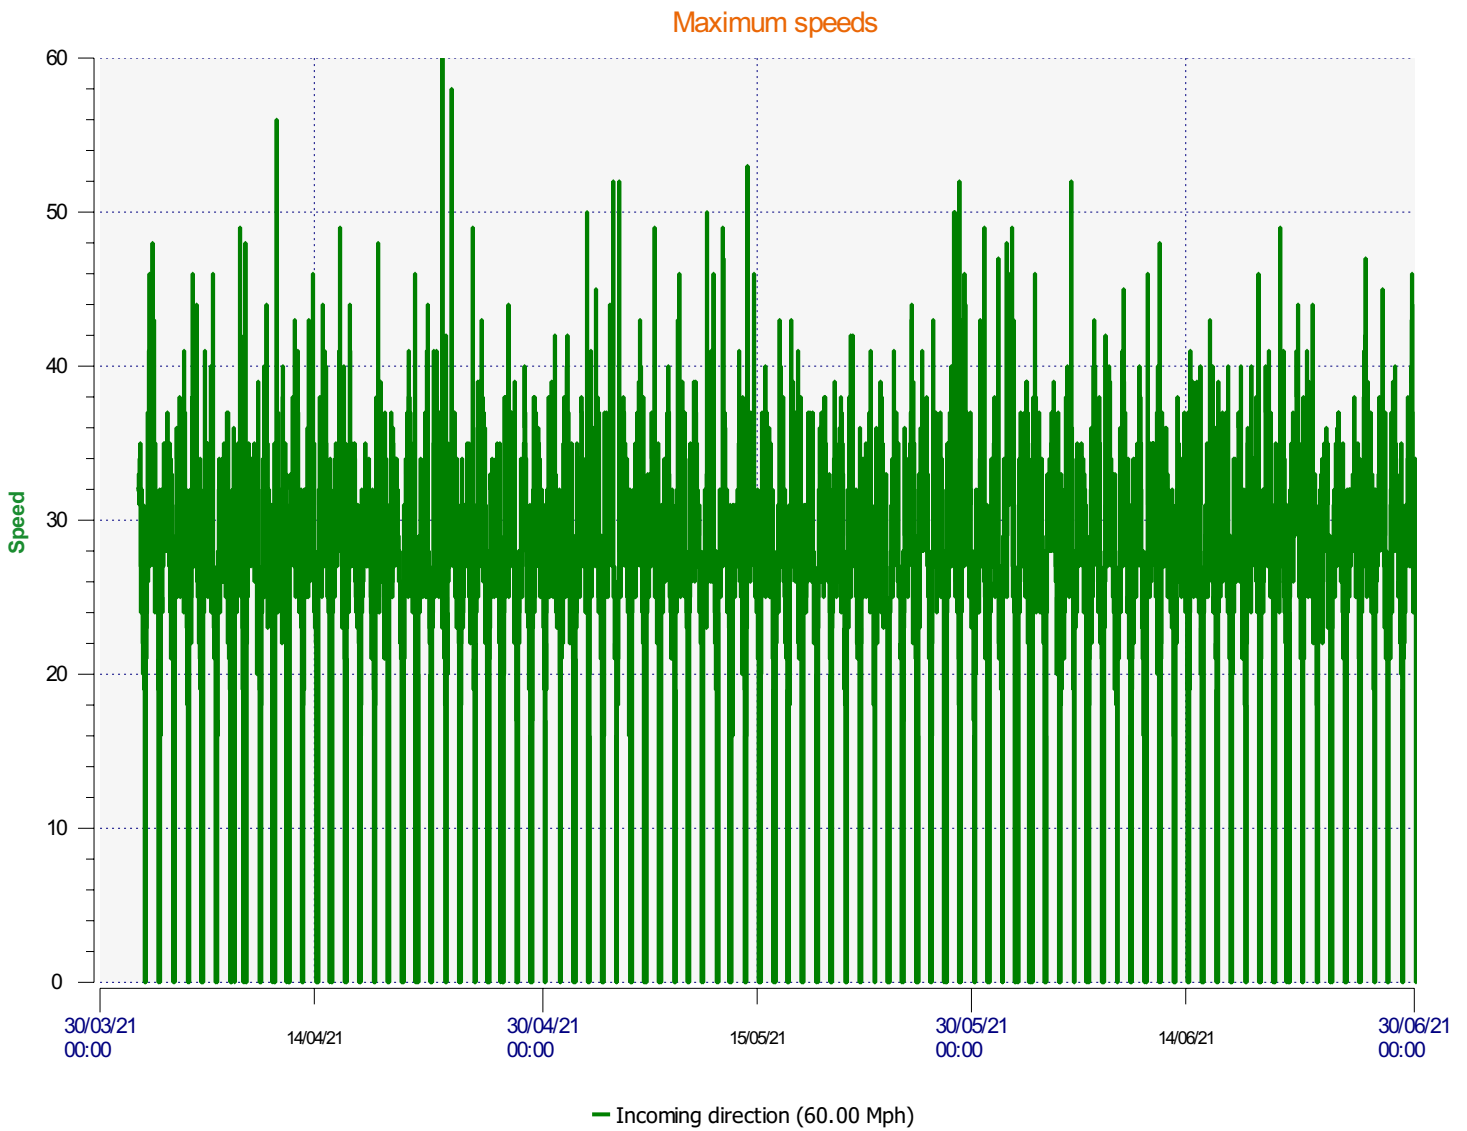

Location:

Comments:

Start date: Thursday, April 1, 2021 4:30 PM
End date: Thursday, July 1, 2021 10:00 AM

Location:

Comments:

Start date: Thursday, April 1, 2021 4:30 PM
End date: Thursday, July 1, 2021 10:00 AM

Location:

Comments:

Speed percentiles (incoming)

V30: 19.00Mph **V50:** 21.00Mph **V85:** 25.00Mph

Start date: Thursday, April 1, 2021 4:30 PM
End date: Thursday, July 1, 2021 10:00 AM

Location:

Comments:

Speed percentile(outgoing)

V30: 0.00Mph **V50:** 0.00Mph **V85:** 0.00Mph

Start date: Thursday, April 1, 2021 4:30 PM
End date: Thursday, July 1, 2021 10:00 AM

Location:

Comments: