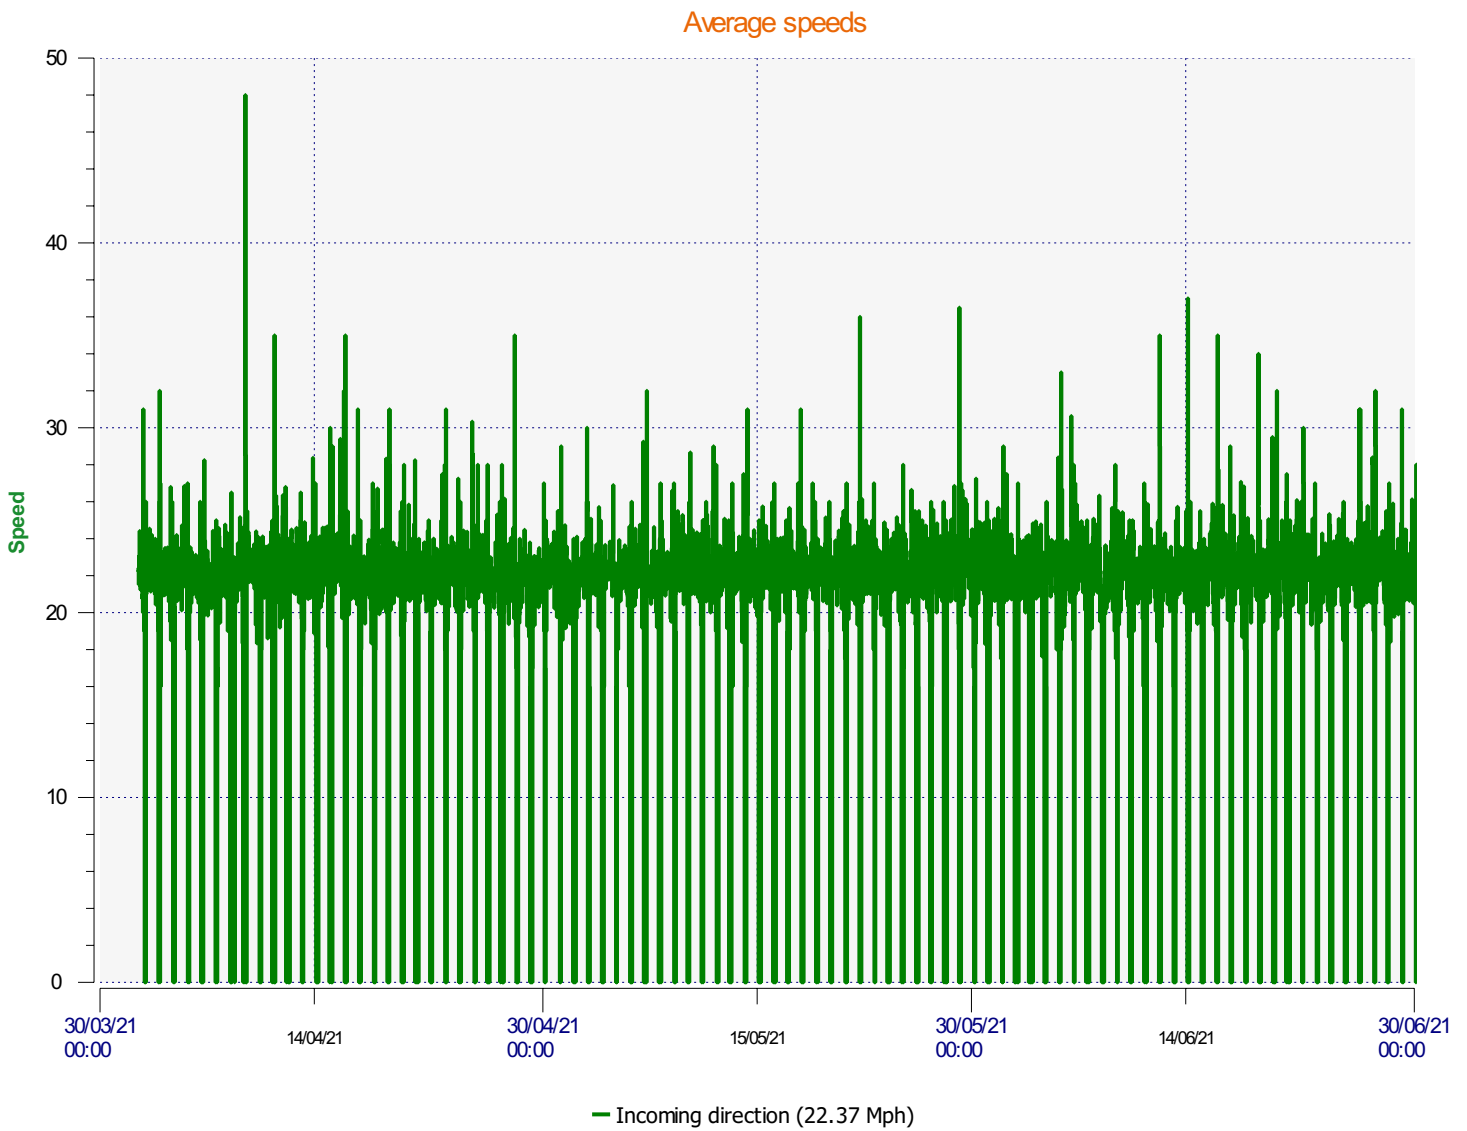

Start date: Thursday, April 1, 2021 4:30 PM
End date: Thursday, July 1, 2021 10:00 AM

Location:

Comments: