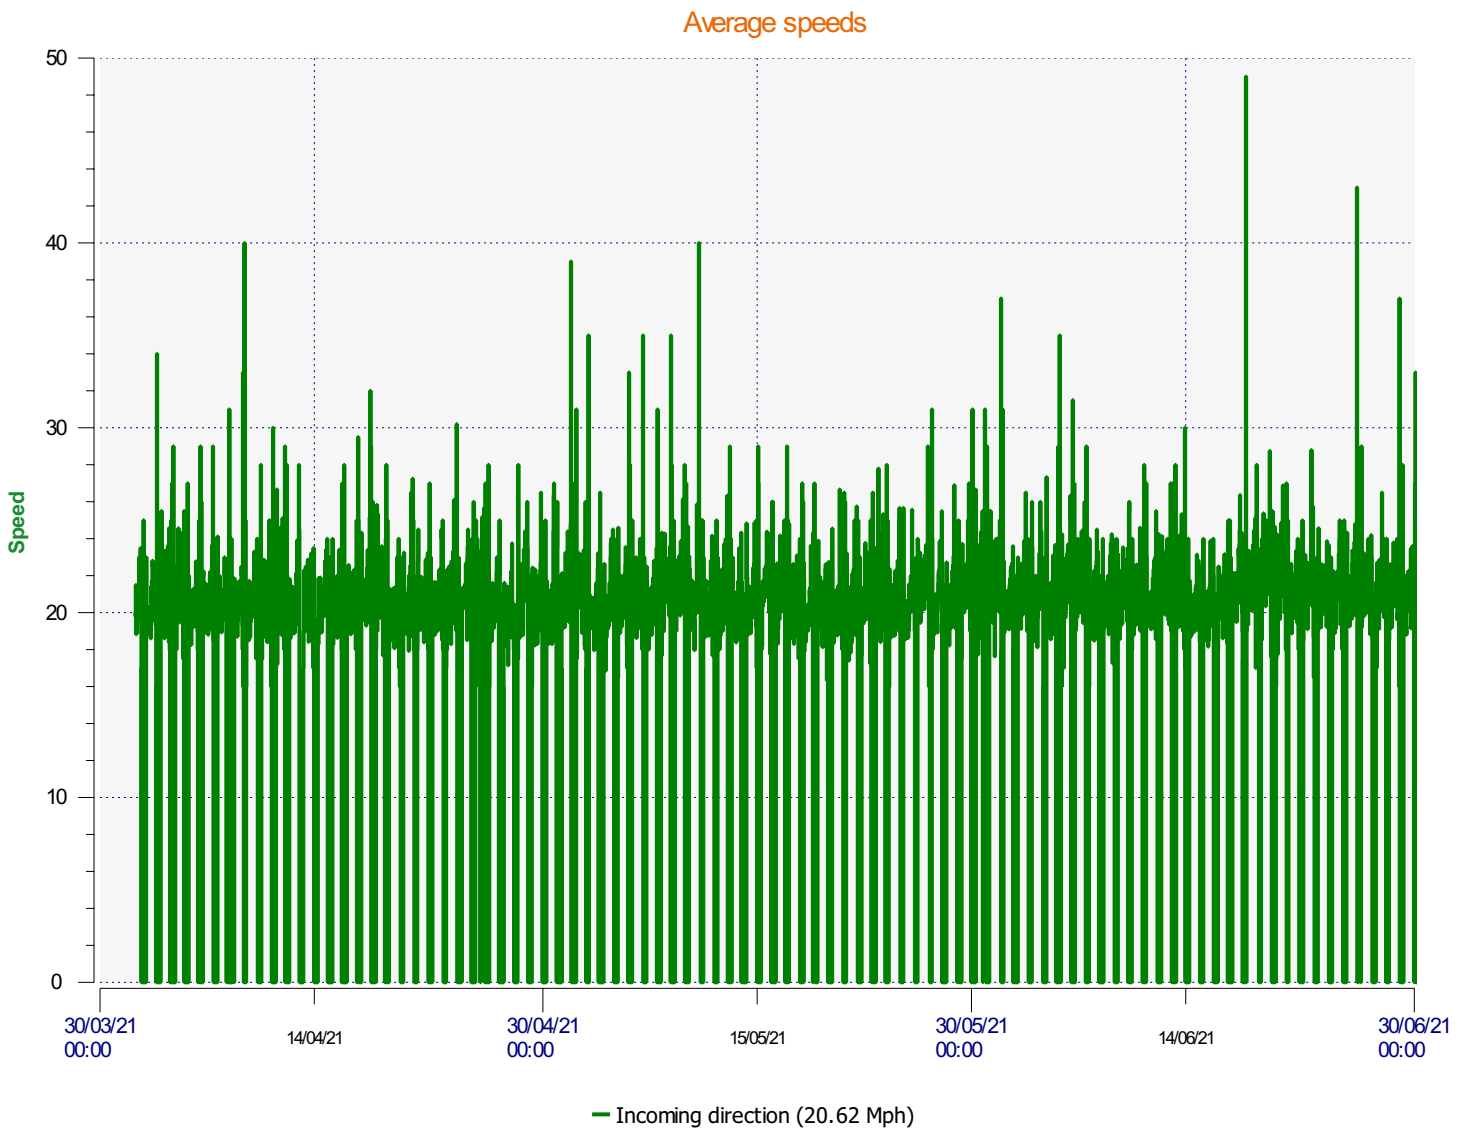

Start date: Thursday, April 1, 2021 11:30 AM
End date: Thursday, July 1, 2021 9:30 AM

Location:

Comments: