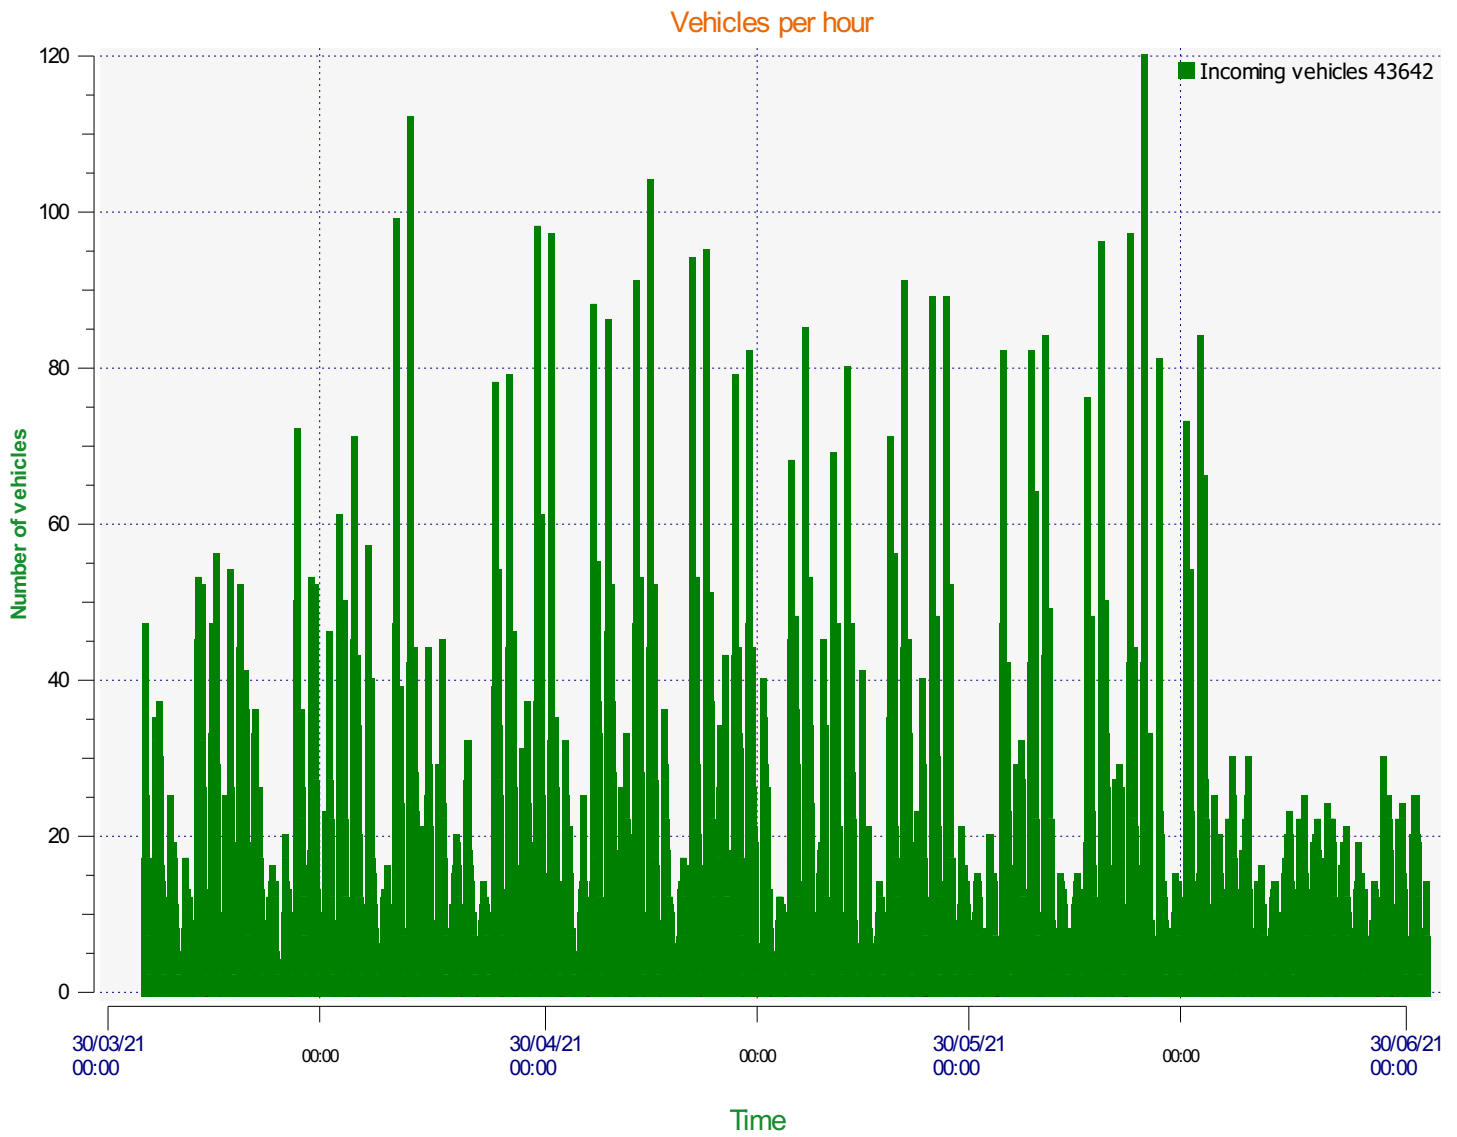

Location:

Comments:

Start date: Thursday, April 1, 2021 11:30 AM
End date: Thursday, July 1, 2021 9:30 AM

Location:

Comments:

Start date: Thursday, April 1, 2021 11:30 AM
End date: Thursday, July 1, 2021 9:30 AM

Location:

Comments:

Speed percentiles (incoming)

V30: 17.00Mph **V50:** 19.00Mph **V85:** 24.00Mph

Start date: Thursday, April 1, 2021 11:30 AM
End date: Thursday, July 1, 2021 9:30 AM

Location:

Comments:

Speed percentile(outgoing)

V30: 0.00Mph **V50:** 0.00Mph **V85:** 0.00Mph

Start date: Thursday, April 1, 2021 11:30 AM
End date: Thursday, July 1, 2021 9:30 AM

Location:

Comments: