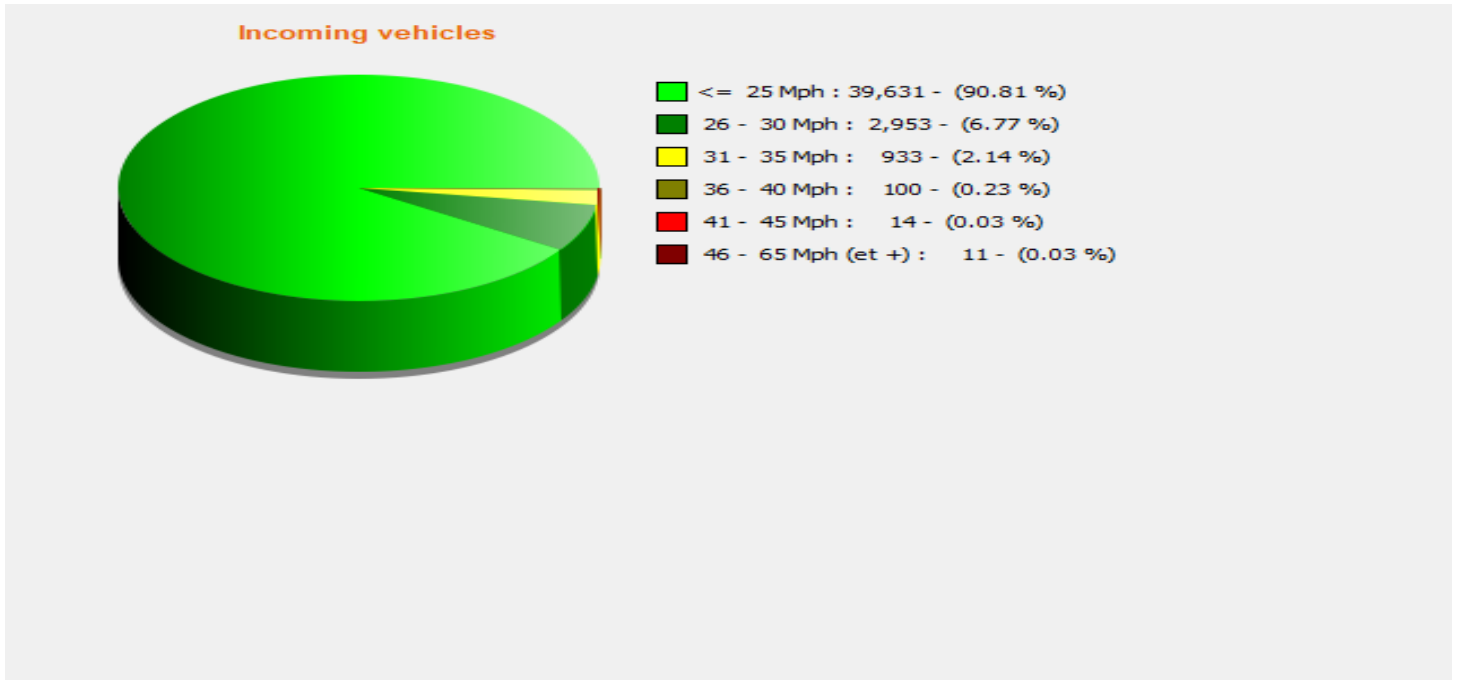

Start date: Thursday, April 1, 2021 11:30 AM
End date: Thursday, July 1, 2021 9:30 AM

Location:

Comments: