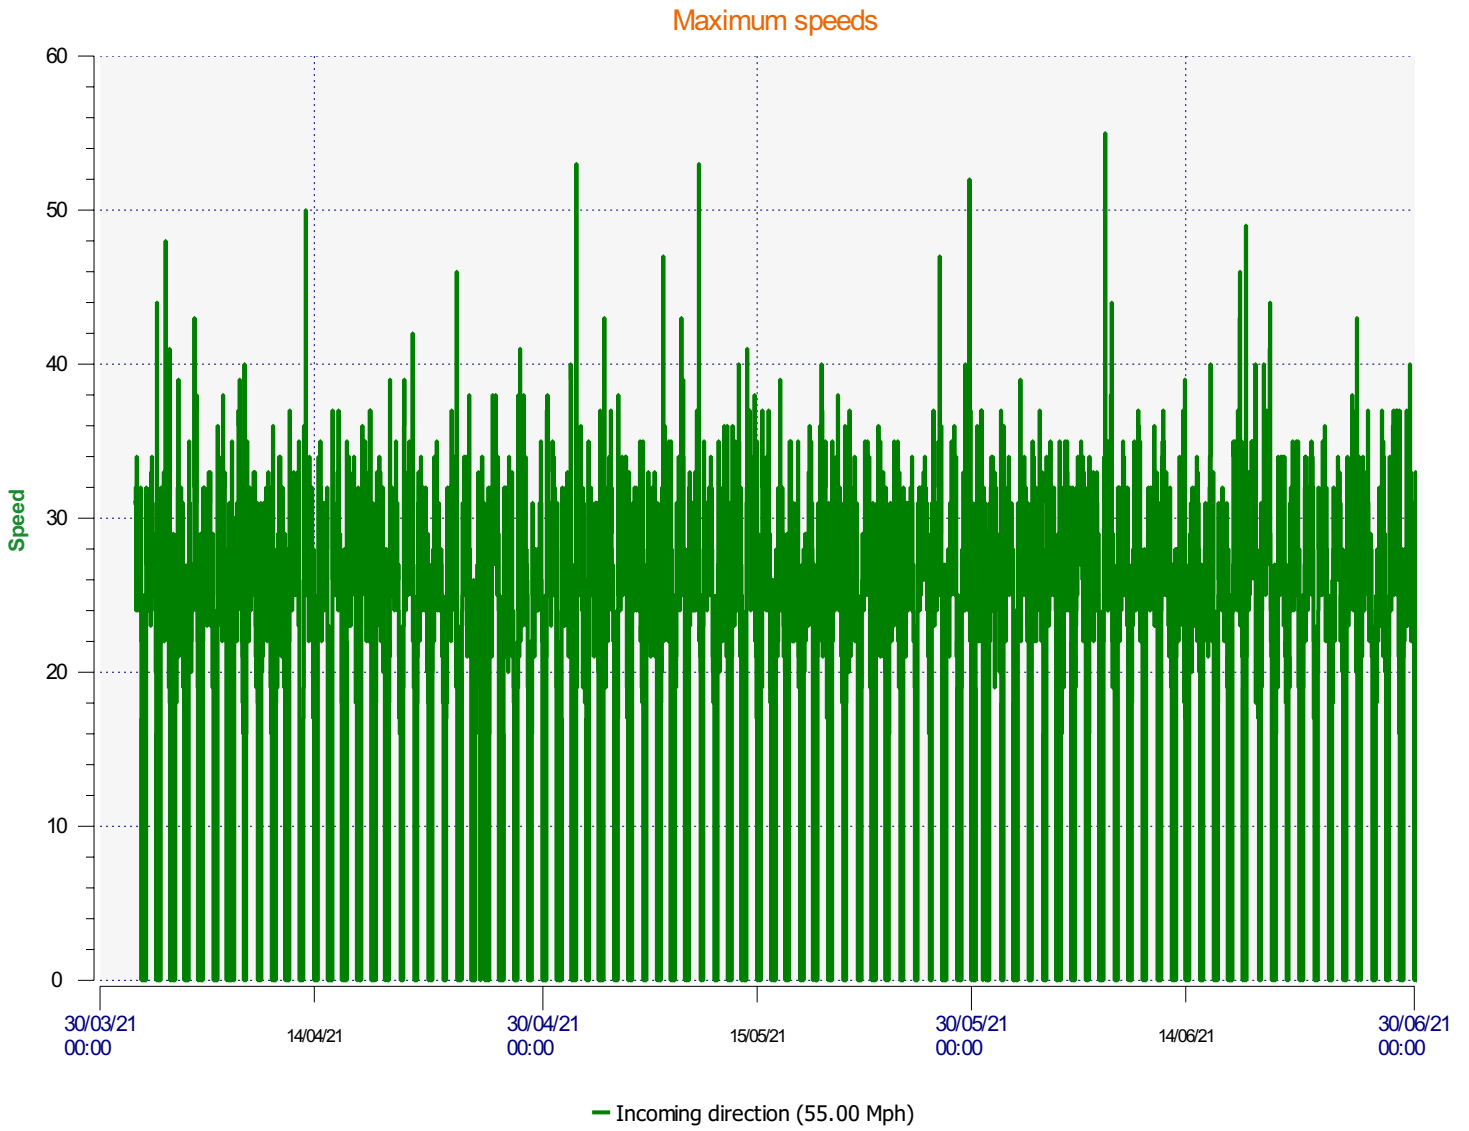

Location:

Comments:

Start date: Thursday, April 1, 2021 11:30 AM
End date: Thursday, July 1, 2021 9:30 AM

Location:

Comments:

Start date: Thursday, April 1, 2021 11:30 AM
End date: Thursday, July 1, 2021 9:30 AM

Location:

Comments:

Speed percentiles (incoming)

V30: 17.00Mph **V50:** 19.00Mph **V85:** 24.00Mph

Start date: Thursday, April 1, 2021 11:30 AM
End date: Thursday, July 1, 2021 9:30 AM

Location:

Comments:

Speed percentile(outgoing)

V30: 0.00Mph **V50:** 0.00Mph **V85:** 0.00Mph

Start date: Thursday, April 1, 2021 11:30 AM
End date: Thursday, July 1, 2021 9:30 AM

Location:

Comments: