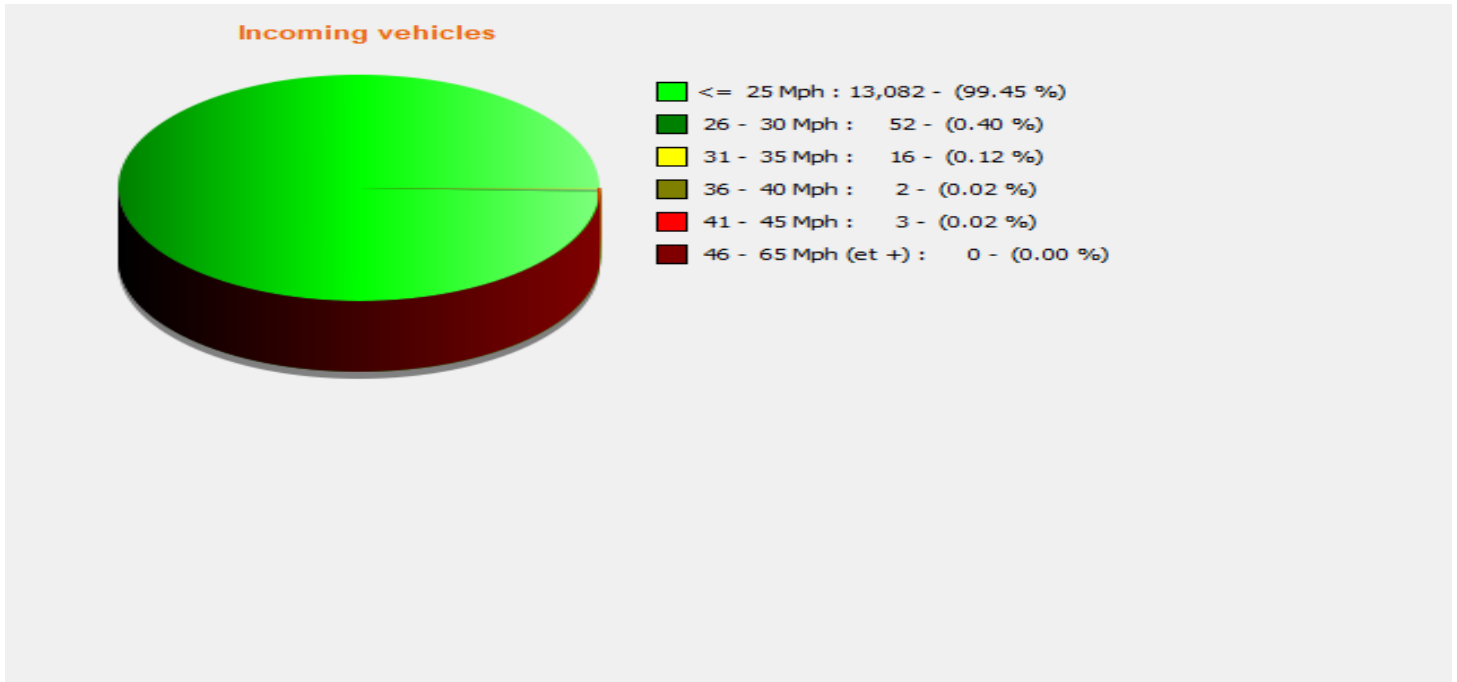

Start date: Thursday, April 1, 2021 2:30 PM
End date: Thursday, July 1, 2021 9:30 AM

Location:

Comments: