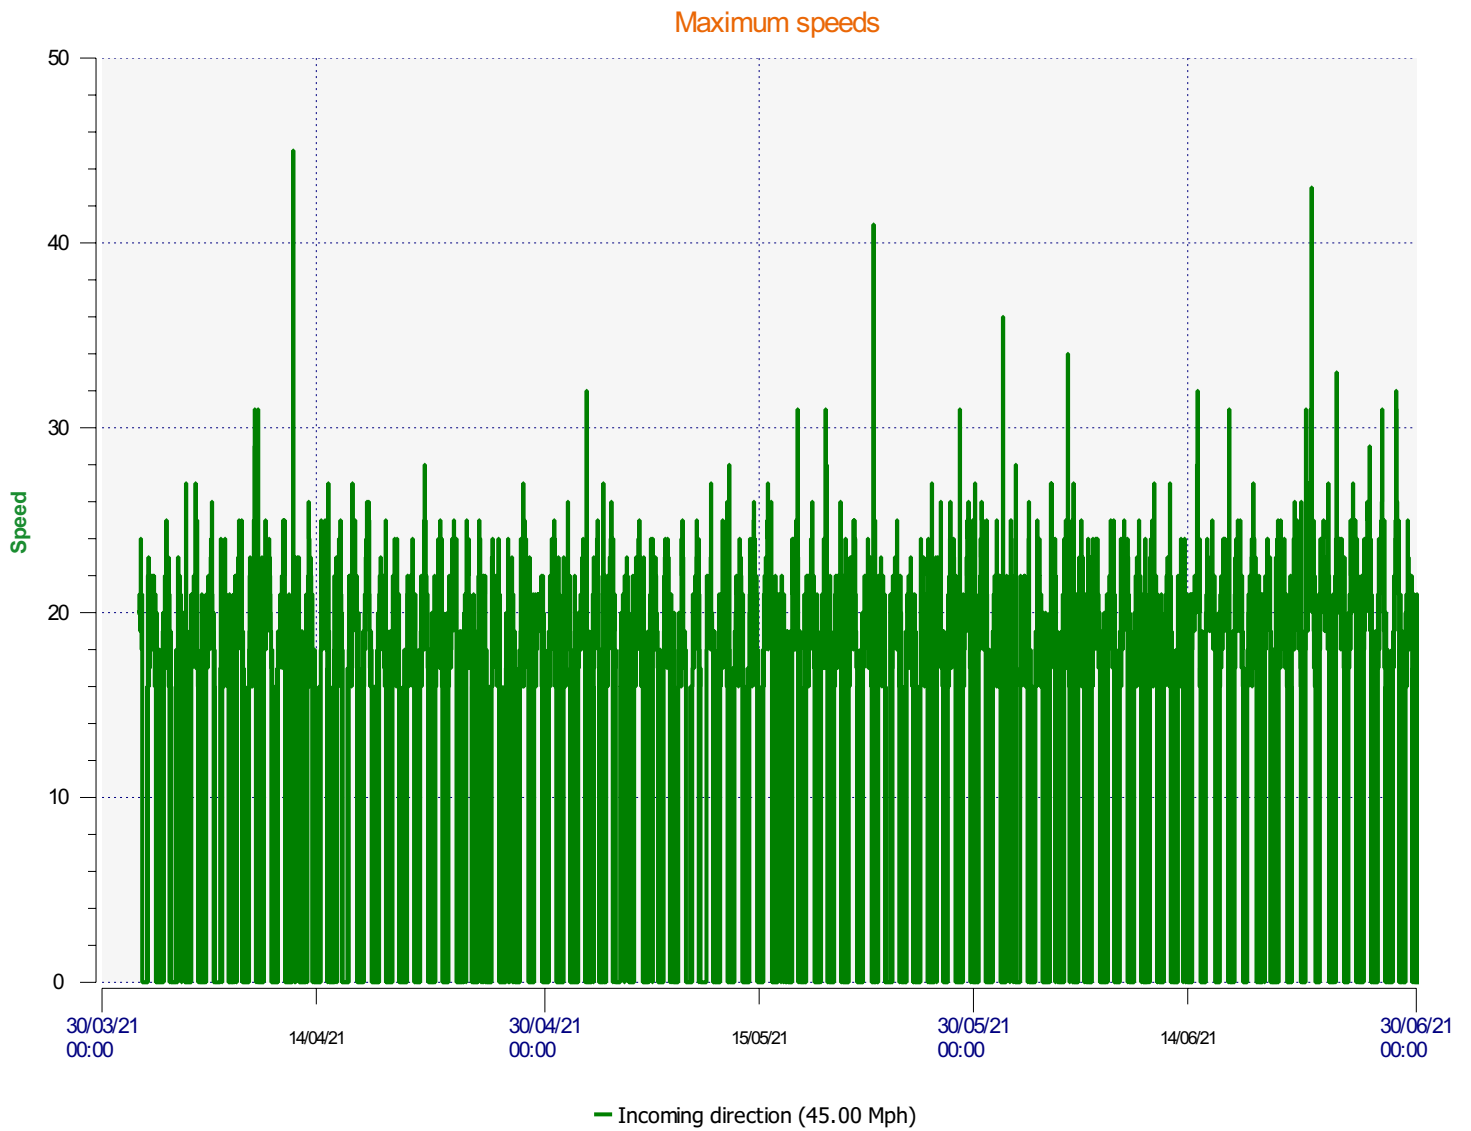

Location:

Comments:

Start date: Thursday, April 1, 2021 2:30 PM
End date: Thursday, July 1, 2021 9:30 AM

Location:

Comments:

Start date: Thursday, April 1, 2021 2:30 PM
End date: Thursday, July 1, 2021 9:30 AM

Location:

Comments:

Speed percentiles (incoming)

V30: 16.00Mph **V50:** 17.00Mph **V85:** 20.00Mph

Start date: Thursday, April 1, 2021 2:30 PM

End date: Thursday, July 1, 2021 9:30 AM

Location:

Comments:

Speed percentile(outgoing)

V30: 0.00Mph **V50:** 0.00Mph **V85:** 0.00Mph

Start date: Thursday, April 1, 2021 2:30 PM

End date: Thursday, July 1, 2021 9:30 AM

Location:

Comments: