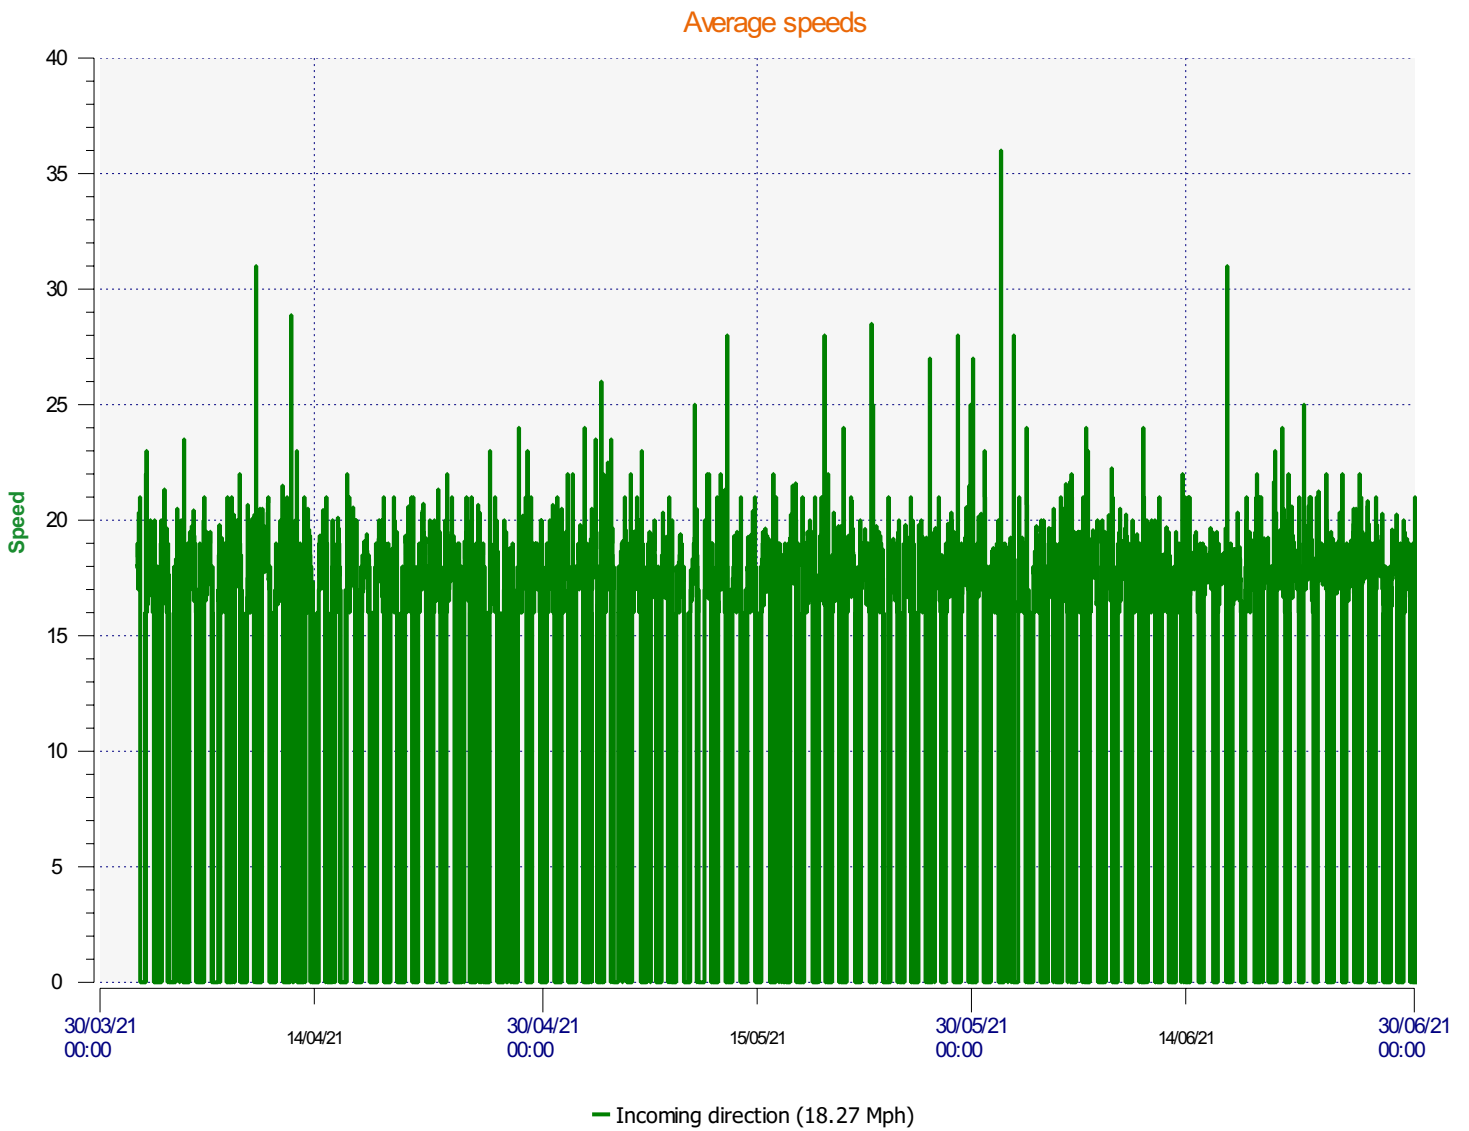

Start date: Thursday, April 1, 2021 2:30 PM
End date: Thursday, July 1, 2021 9:30 AM

Location:

Comments: