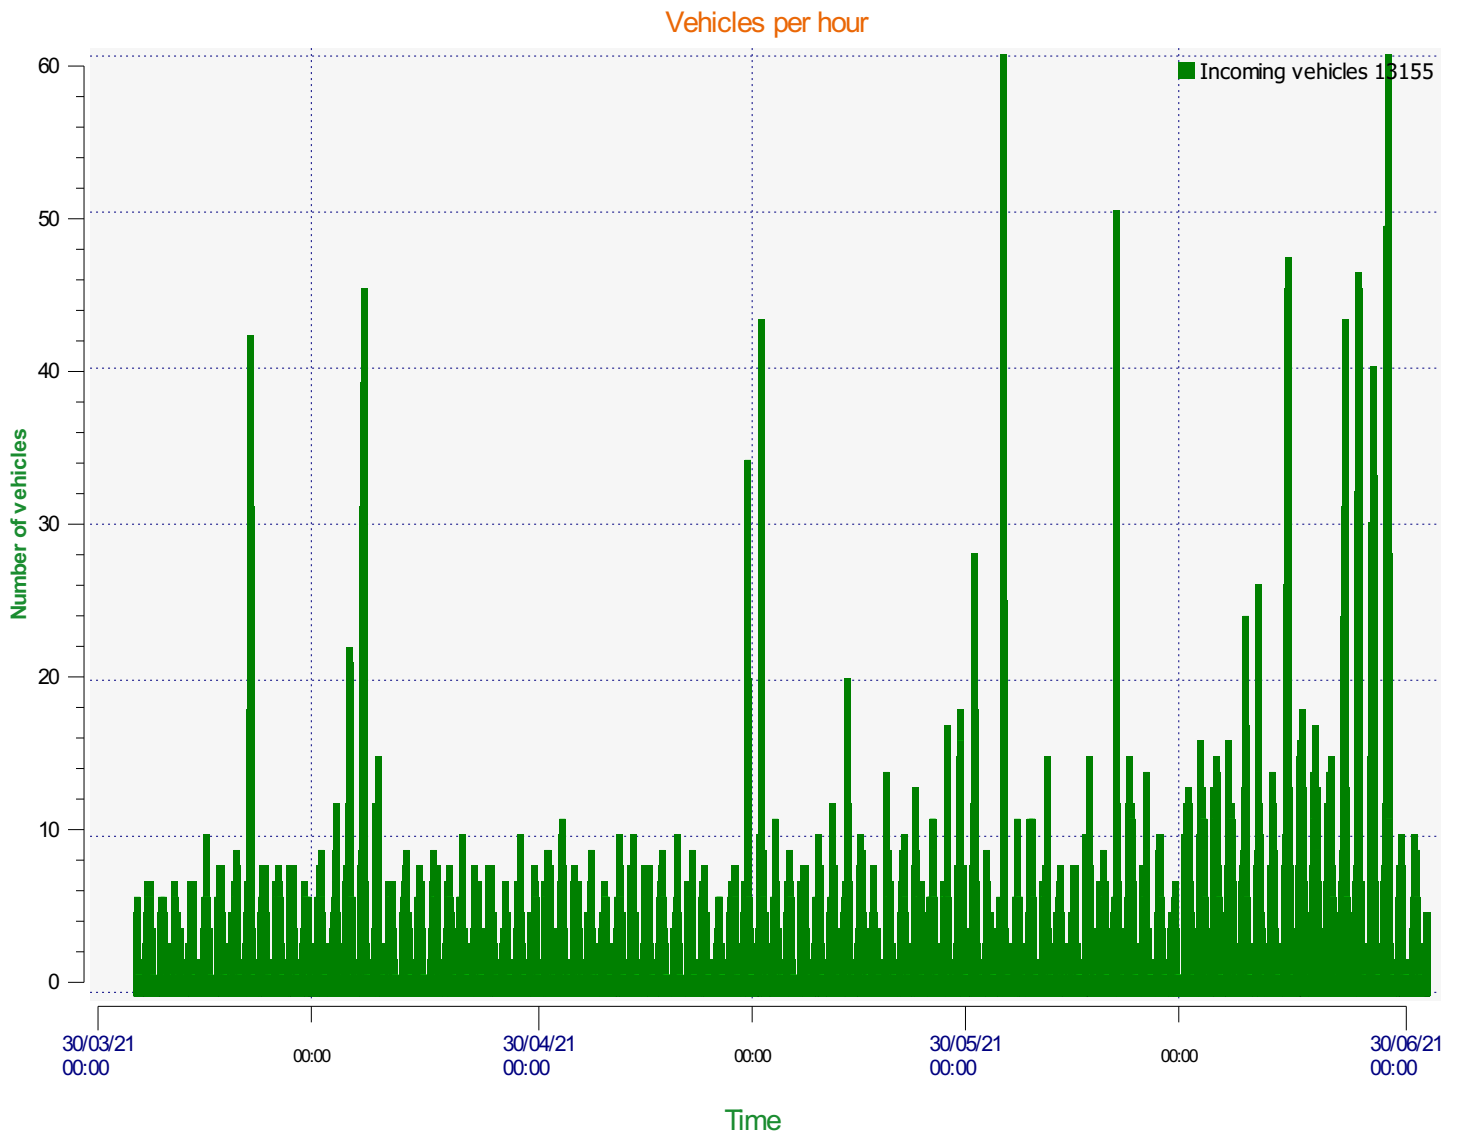

Location:

Comments:

Start date: Thursday, April 1, 2021 2:30 PM
End date: Thursday, July 1, 2021 9:30 AM

Location:

Comments:

Start date: Thursday, April 1, 2021 2:30 PM
End date: Thursday, July 1, 2021 9:30 AM

Location:

Comments:

Speed percentiles (incoming)

V30: 16.00Mph **V50:** 17.00Mph **V85:** 20.00Mph

Start date: Thursday, April 1, 2021 2:30 PM

End date: Thursday, July 1, 2021 9:30 AM

Location:

Comments: