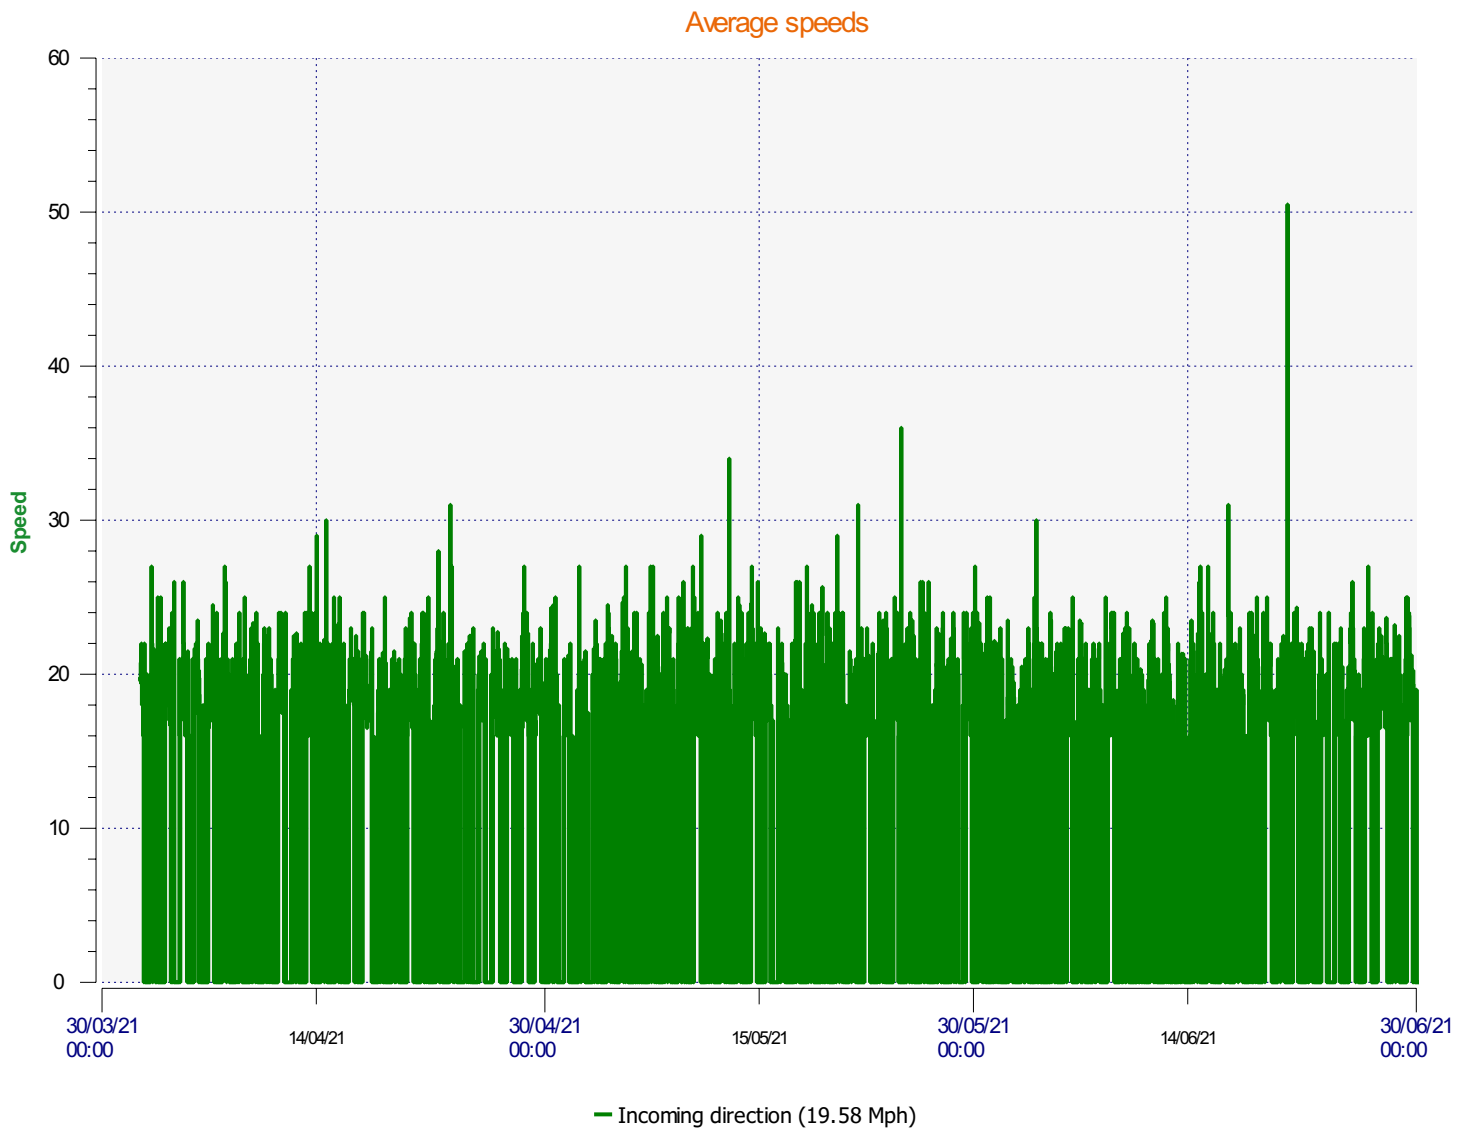

Élan Cité

DÉTECTER • INFORMER • SÉCURISER

Start date: Thursday, April 1, 2021 4:00 PM
End date: Thursday, July 1, 2021 9:30 AM

Location:

Comments:

Start date: Thursday, April 1, 2021 4:00 PM
End date: Thursday, July 1, 2021 9:30 AM

Location:

Comments:

Start date: Thursday, April 1, 2021 4:00 PM
End date: Thursday, July 1, 2021 9:30 AM

Location:

Comments:

Start date: Thursday, April 1, 2021 4:00 PM
End date: Thursday, July 1, 2021 9:30 AM

Location:

Comments:

Start date: Thursday, April 1, 2021 4:00 PM
End date: Thursday, July 1, 2021 9:30 AM

Location:

Comments:

Speed percentiles (incoming)

V30: 16.00Mph V50: 18.00Mph V85: 22.00Mph

Start date: Thursday, April 1, 2021 4:00 PM
End date: Thursday, July 1, 2021 9:30 AM

Location:

Comments:

Speed percentile(outgoing)

V30: 0.00Mph **V50:** 0.00Mph **V85:** 0.00Mph

Start date: Thursday, April 1, 2021 4:00 PM

End date: Thursday, July 1, 2021 9:30 AM

Location:

Comments: