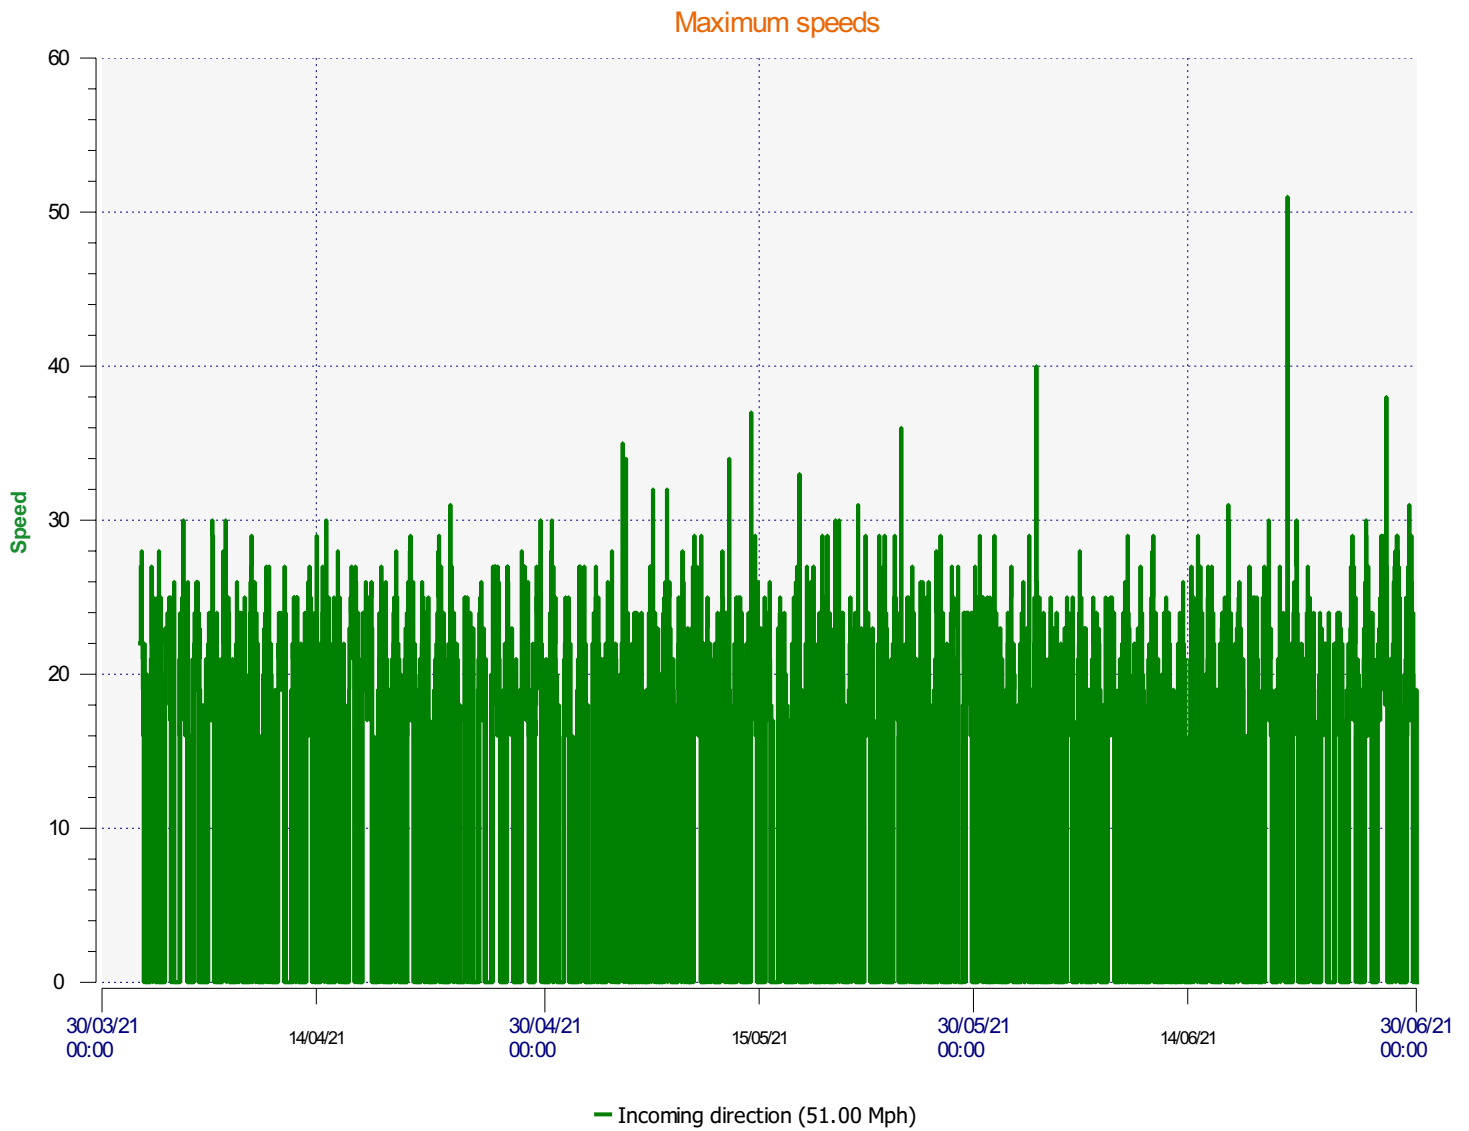

Élan Cité

DÉTECTER • INFORMER • SÉCURISER

Start date: Thursday, April 1, 2021 4:00 PM
End date: Thursday, July 1, 2021 9:30 AM

Location:

Comments:

Start date: Thursday, April 1, 2021 4:00 PM
End date: Thursday, July 1, 2021 9:30 AM

Location:

Comments:

Start date: Thursday, April 1, 2021 4:00 PM
End date: Thursday, July 1, 2021 9:30 AM

Location:

Comments:

Start date: Thursday, April 1, 2021 4:00 PM
End date: Thursday, July 1, 2021 9:30 AM

Location:

Comments:

Start date: Thursday, April 1, 2021 4:00 PM
End date: Thursday, July 1, 2021 9:30 AM

Location:

Comments:

Speed percentiles (incoming)

V30: 16.00Mph V50: 18.00Mph V85: 22.00Mph

Start date: Thursday, April 1, 2021 4:00 PM
End date: Thursday, July 1, 2021 9:30 AM

Location:

Comments:

Speed percentile(outgoing)

V30: 0.00Mph **V50:** 0.00Mph **V85:** 0.00Mph

Start date: Thursday, April 1, 2021 4:00 PM

End date: Thursday, July 1, 2021 9:30 AM

Location:

Comments: