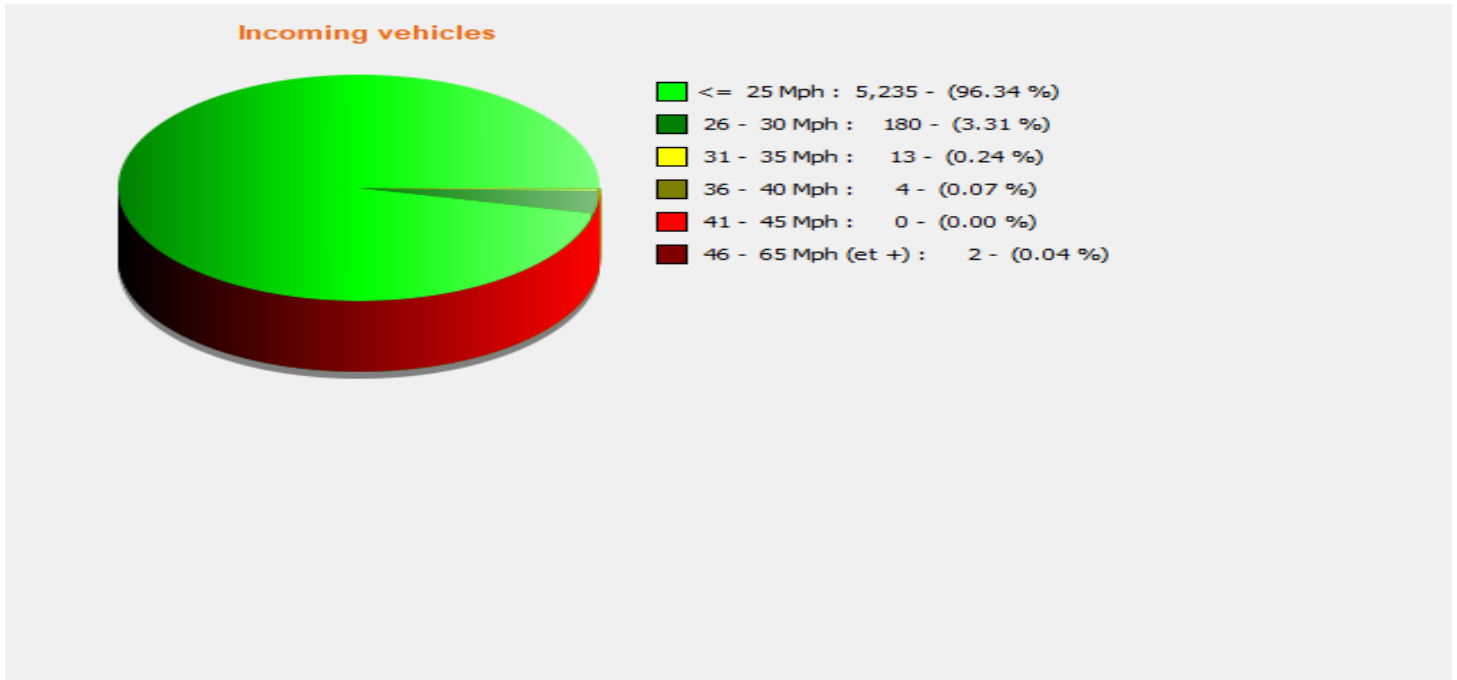

Location:

Comments:

Start date: Thursday, April 1, 2021 4:00 PM
End date: Thursday, July 1, 2021 9:30 AM

Location:

Comments:

Start date: Thursday, April 1, 2021 4:00 PM
End date: Thursday, July 1, 2021 9:30 AM