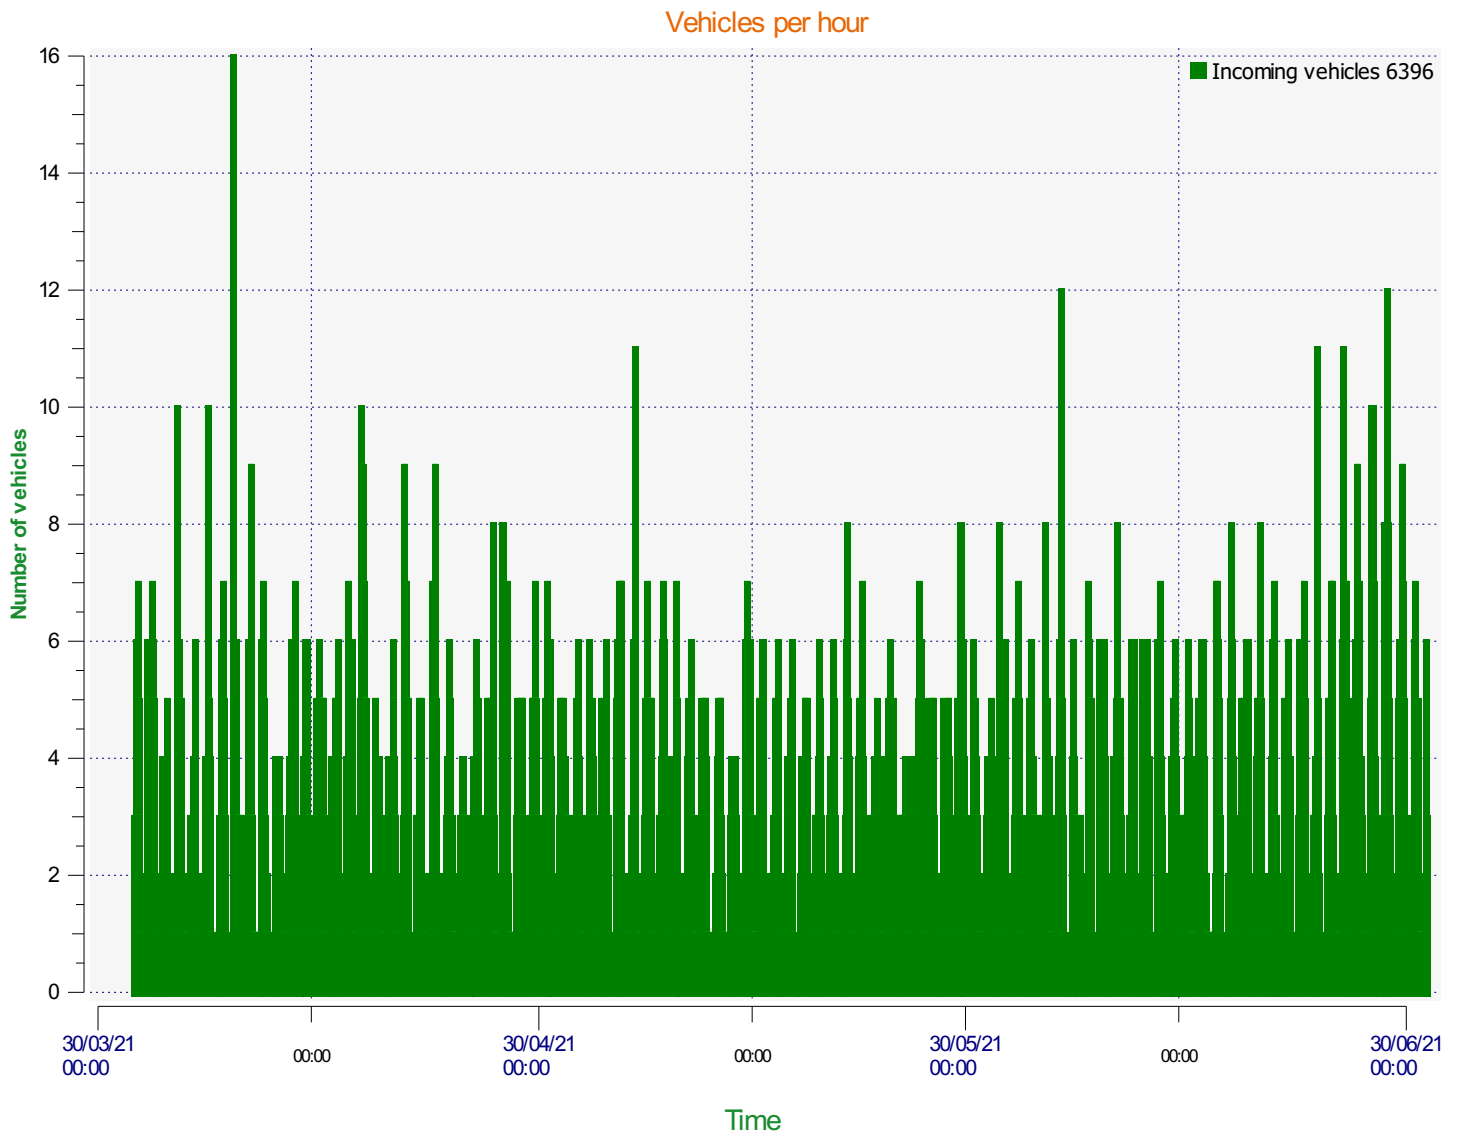

Location:

Comments:

Start date: Thursday, April 1, 2021 11:30 AM
End date: Thursday, July 1, 2021 9:30 AM

Location:

Comments:

Start date: Thursday, April 1, 2021 11:30 AM
End date: Thursday, July 1, 2021 9:30 AM

Location:

Comments:

Speed percentiles (incoming)

V30: 17.00Mph **V50:** 18.00Mph **V85:** 22.00Mph

Start date: Thursday, April 1, 2021 11:30 AM
End date: Thursday, July 1, 2021 9:30 AM

Location:

Comments:

Speed percentile(outgoing)