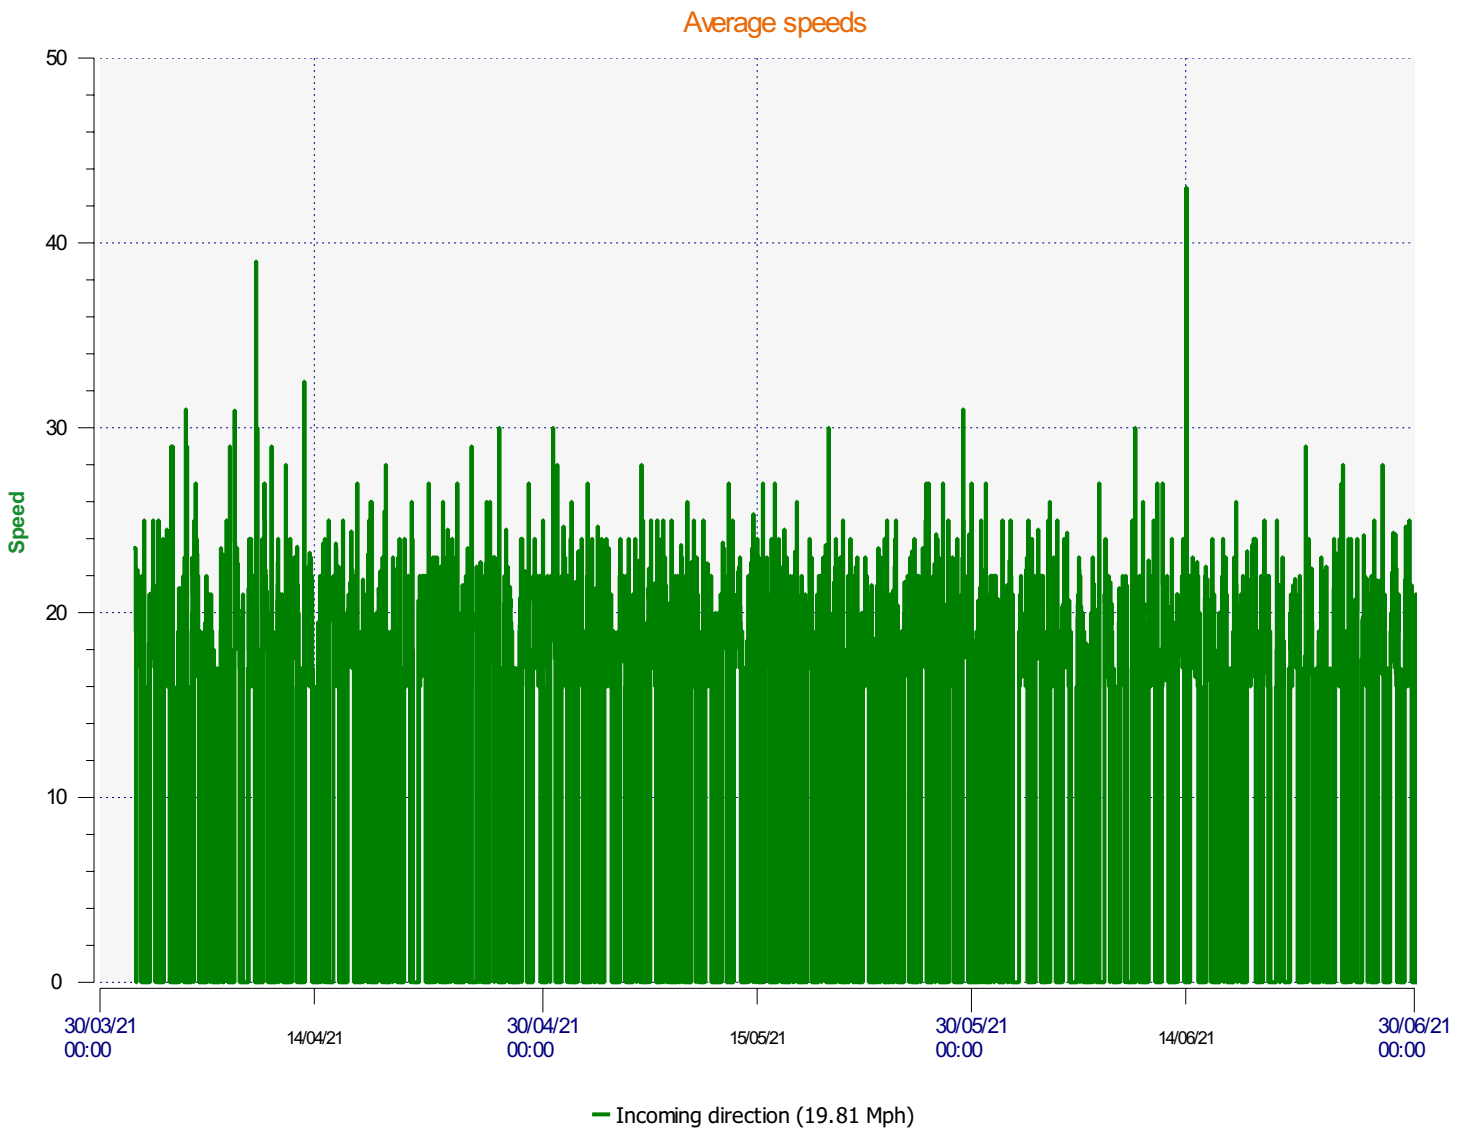

Start date: Thursday, April 1, 2021 11:30 AM
End date: Thursday, July 1, 2021 9:30 AM

Location:

Comments: