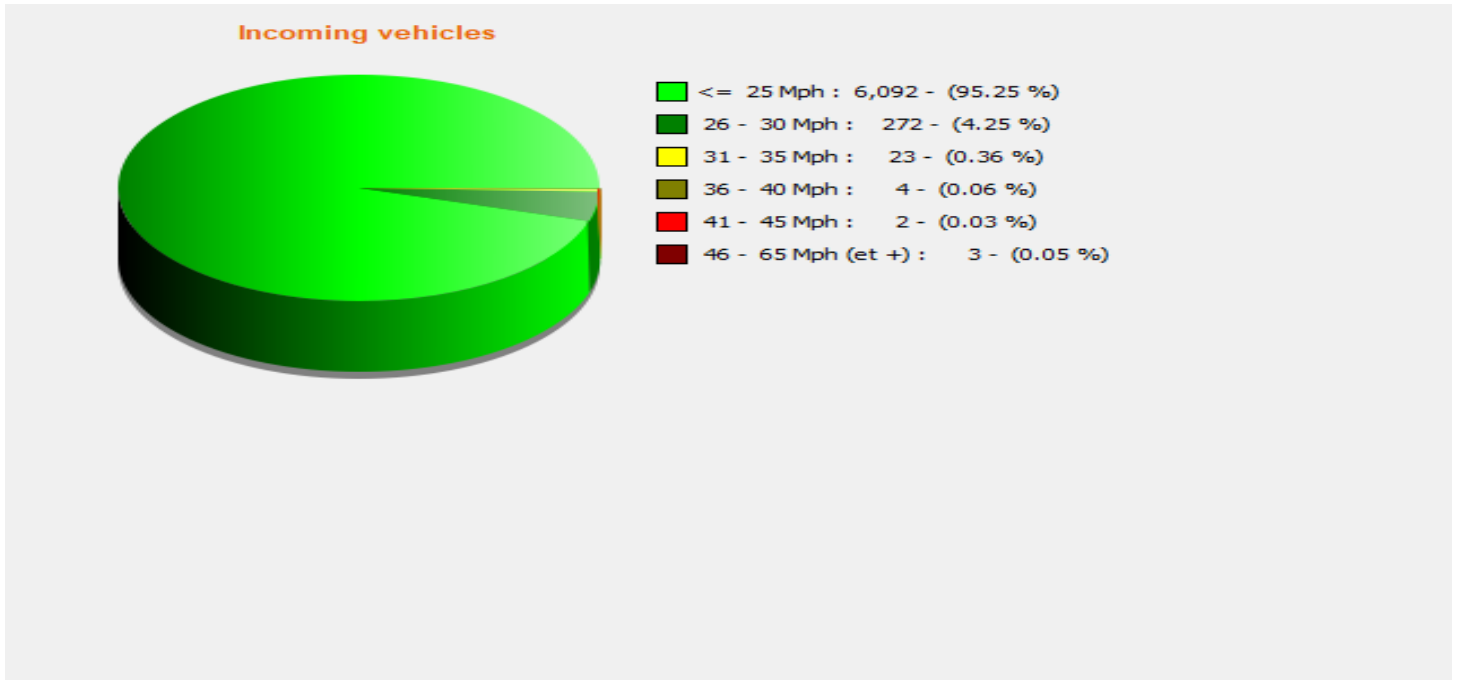

Start date: Thursday, April 1, 2021 11:30 AM
End date: Thursday, July 1, 2021 9:30 AM

Location:

Comments: