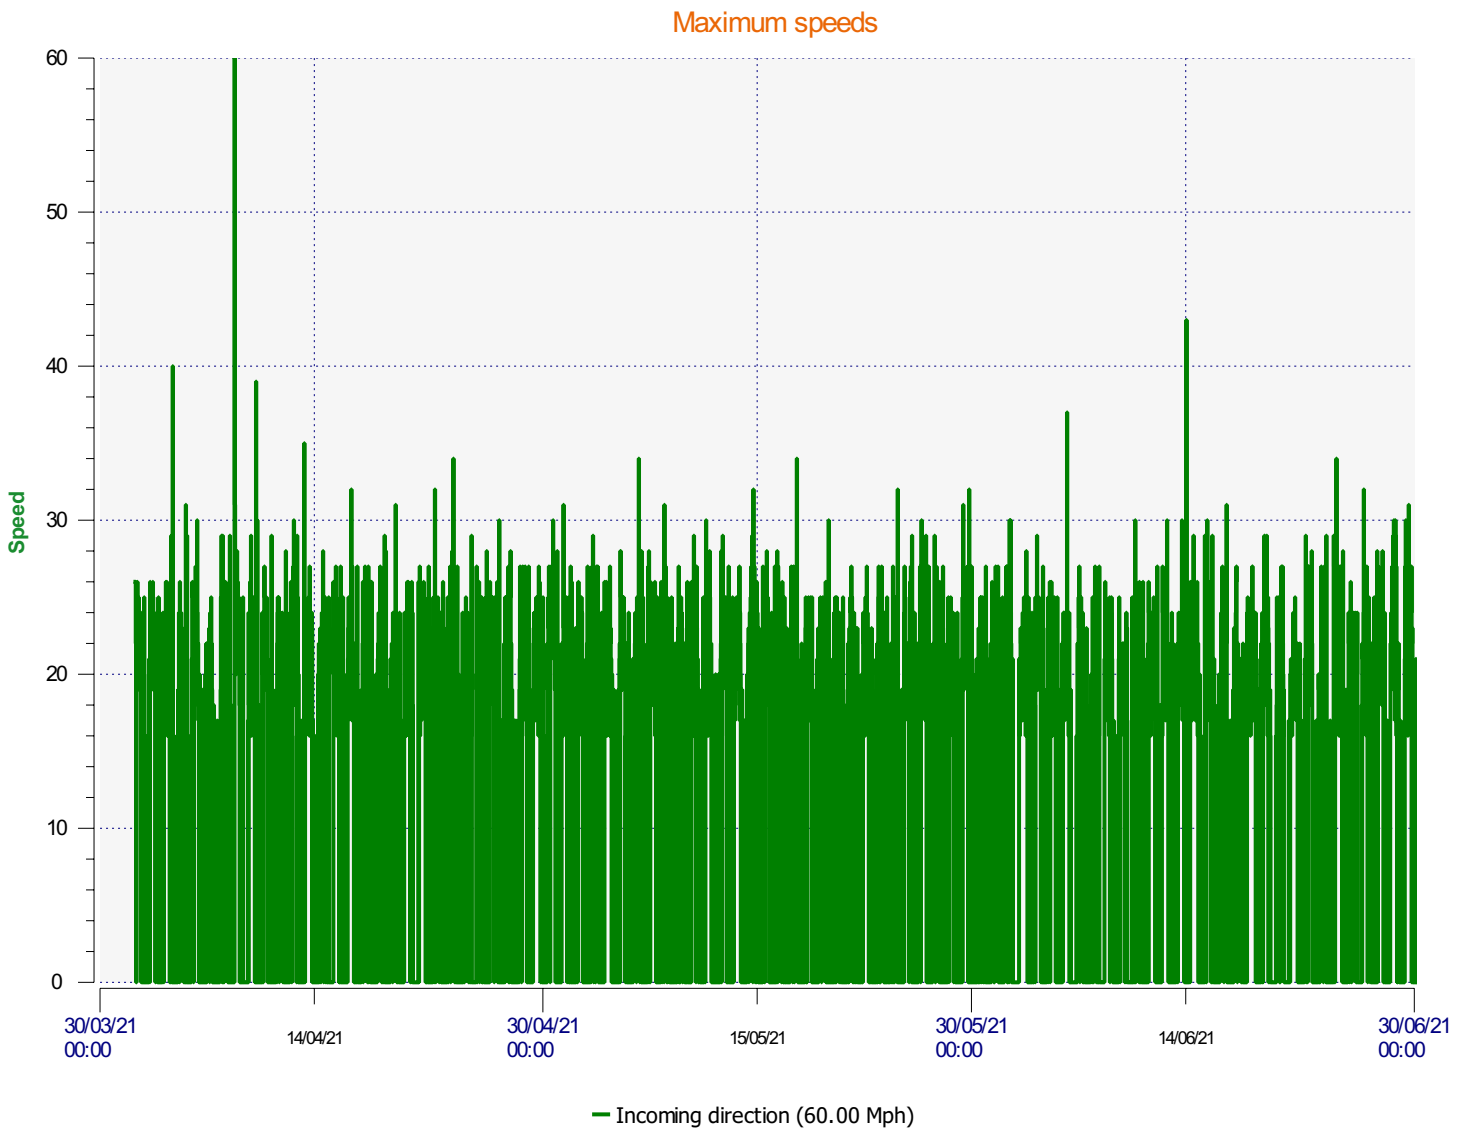

Location:

Comments:

Start date: Thursday, April 1, 2021 11:30 AM
End date: Thursday, July 1, 2021 9:30 AM

Location:

Comments:

Start date: Thursday, April 1, 2021 11:30 AM
End date: Thursday, July 1, 2021 9:30 AM

Location:

Comments:

Speed percentiles (incoming)

V30: 17.00Mph **V50:** 18.00Mph **V85:** 22.00Mph

Start date: Thursday, April 1, 2021 11:30 AM
End date: Thursday, July 1, 2021 9:30 AM

Location:

Comments:

Speed percentile(outgoing)